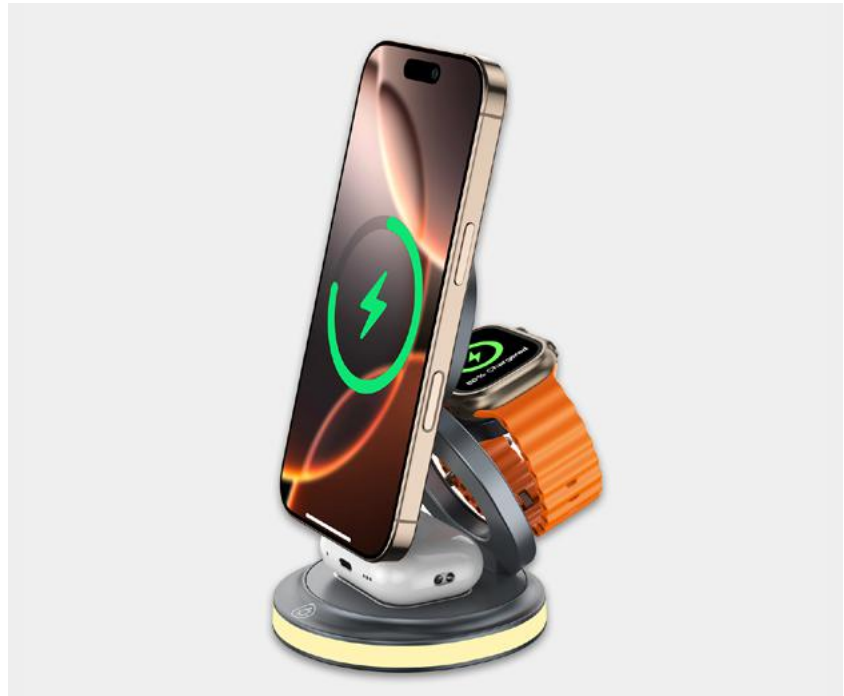

Features:

- 15W MAGSAFE PHONE CHARGER
- 2.5W APPLE WATCH CHARGER
- 3W EARBUD CHARGER
- AMBIENT MOOD LIGHTING
- INCLUDES USB-C CABLE