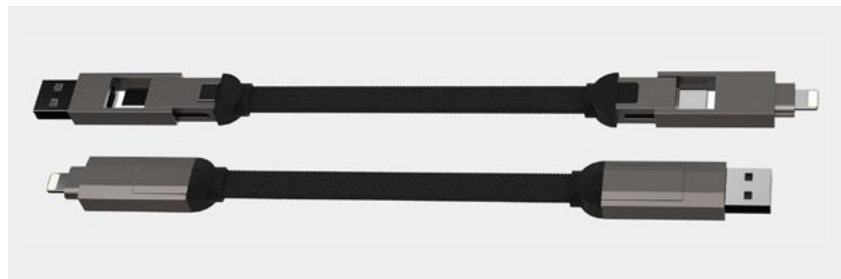

APOLLO

- 5,000 MAH POWERBANK
- MAGSAFE CHARGING (15W)
- BUILT-IN USB-C (22.5W)
- FULL ALUMINUM BODY
- DIGITAL CAPACITY DISPLAY

MACH 6 CABLE

- 60 WATT POWER DELIVERY
- 480 MBPS TRANSFER RATE
- ZINC-ALLOY CONSTRUCTION
- NYLON BRAIDED CABLE