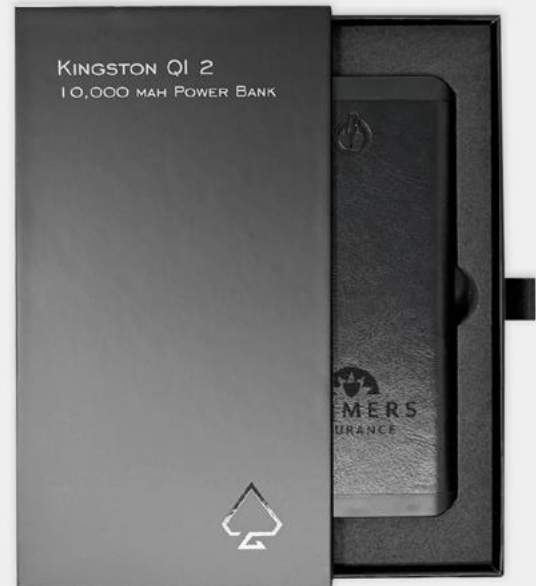

Features:

- 10,000 MAH UL BATTERY
- USB-C INPUT/OUTPUT (20W)
- USB-A OUTPUT (22.5W MAX)
- WIRELESS OUTPUT (15W MAX)