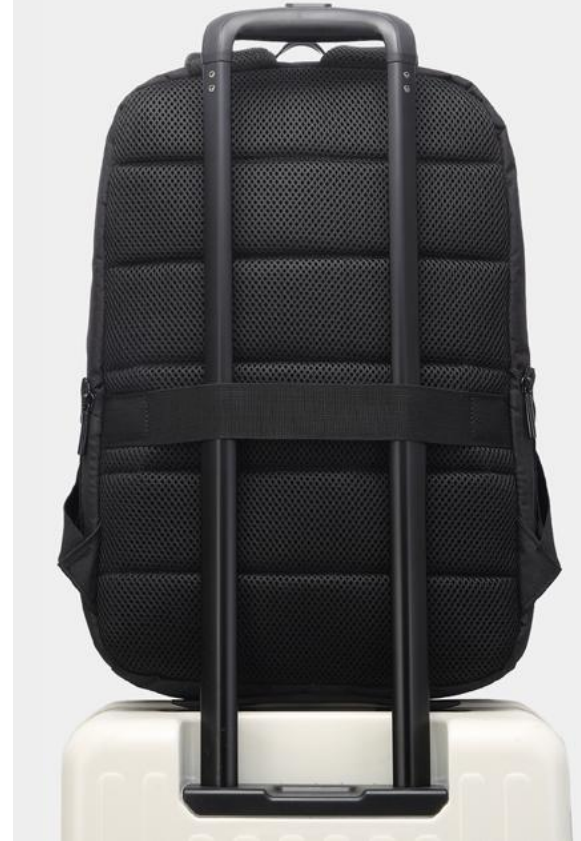

# AVILA

The Avila 15" laptop sleeve features a modern, slim profile design, water-resistant fabric, 3 additional zippered pockets for additional storage, and a sturdy, tuck away handle for on the go carrying convenience.

# BLADE 2

Meet the Blade 2.0 - the second generation of our best-selling backpack. Now redesigned with more carrying capacity and smart new features, including dual exterior pockets and a trolley strap, all while preserving its sleek, modern signature design. Showcase your logo via full color transfer. Whether for daily commutes or weekend getaways, the Blade 2.0 is built to move with you in style.