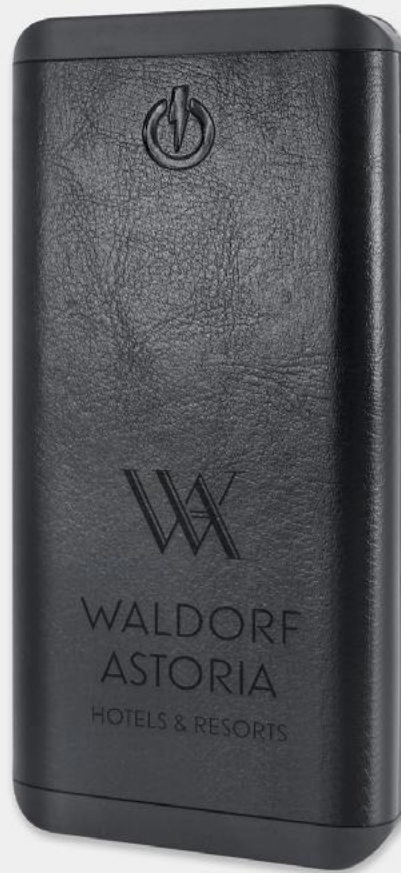

KINGSTON PRO

The all-new Kingston Pro power bank is the perfect blend of vintage design and modern technology. Showcase your logo via laser engraved finish for a one-of-a-kind presentation and power up on the go via ultra fast USB ports or Qi wireless charging. Each is individually packed in a retail presentation gift box.

2 DAY PRODUCTION

As low as $38 R
Free setup + 1s laser engrave