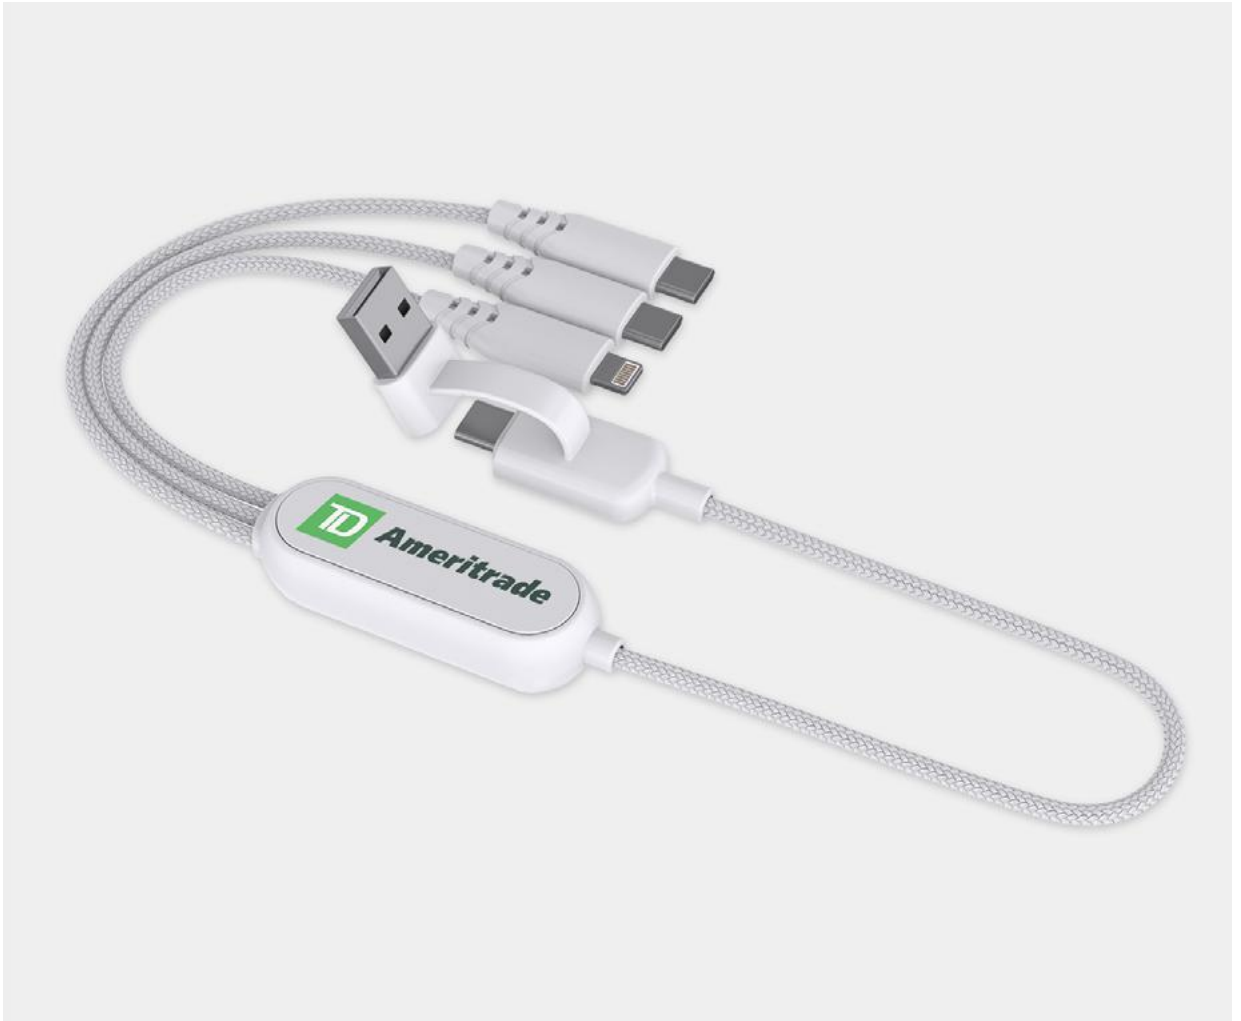

# LANDON 2

The Landon is a compact, all-in-one travel tech case that features multiple storage compartments for all kinds of tech gears. Its premium YKK(R) Zipper and durable water-resistant fabric make this the ideal travel companion to market your brand! Decorate via lasered patch or up to full color transfer.

# LEO CABLE

The Leo cable boasts the largest brand real estate of any multi-cable on the market! But not to be outdone by its decorative prowess, the Leo can also facilitate up to 100W of power transfer, perfect for charging compatible large electronics like laptops, tablets, and gaming consoles. Each Leo cable is packed in presentation gift box, completing this must-have tech gift that your client will use on a daily basis!