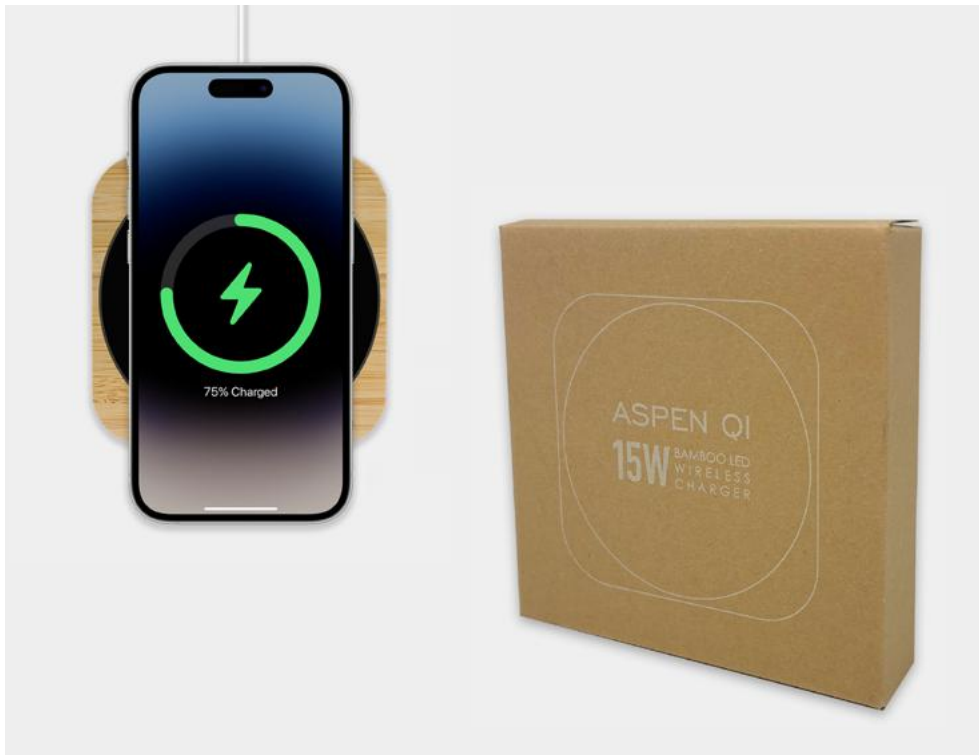

The Aspen wireless charger showcases your logo via LED light-up display. Each piece is sustainably made with natural bamboo, and packed in a kraft retail box. Promote your brand with this beautiful eco-friendly product today!

2 DAY
PRODUCTION

ECO
PRODUCT

As low as $17 R
Free setup + 1s laser engrave