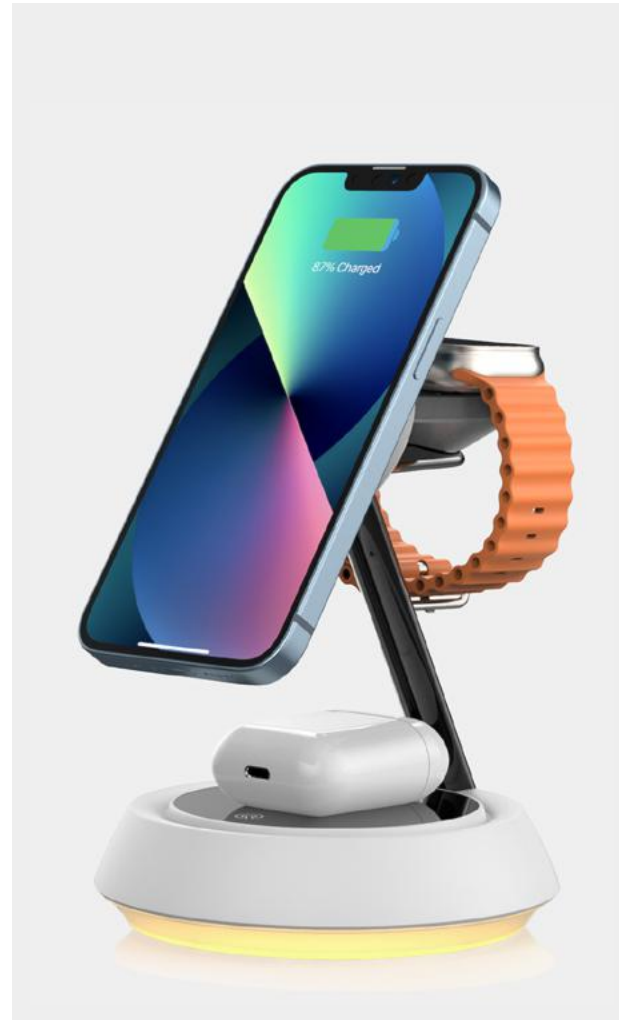

PHOENIX-QI

The Phoenix Qi boasts premium quality materials, modern styling, and powerful functionality to effortlessly charge your iPhone, Apple Watch, and AirPods at the same time. Your brand is prominently showcased via full-color display. This beautiful 3-in-1 charger includes a 20W charging block and is ready to use right out of the box. Each packed in retail gift box to complete the ultimate gifting experience.

2 DAY
PRODUCTION

As low as $68 R
Free setup + 1s/4c digital print