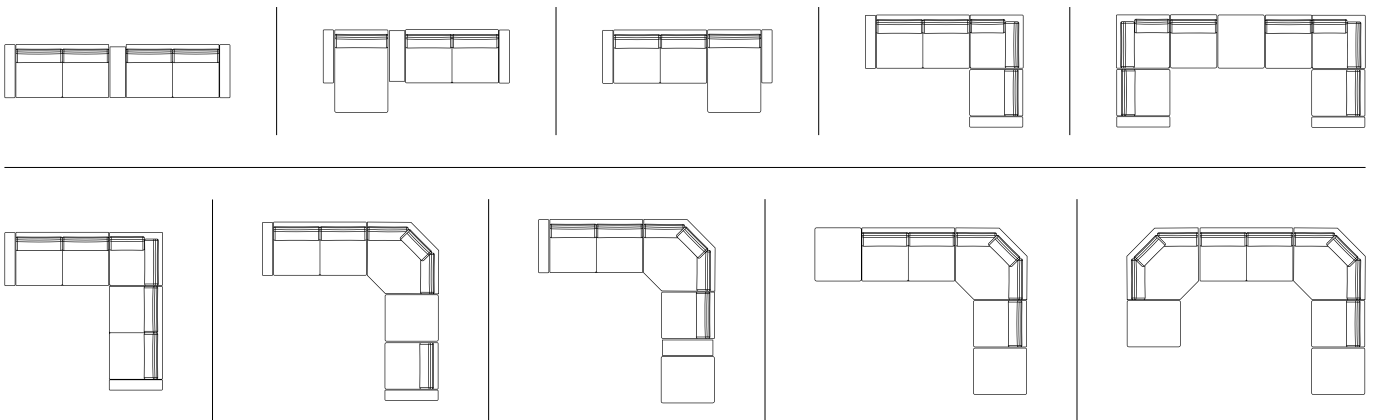

AH SIGNATURE OTTOMAN 200
Otomán AH Signature 200

AH16200

W 35^{1/2"} D 40^{1/2"} H 19"
90 cm 103 cm 48 cm

a:wood finish b:body fabric c:seat cushion fabric

COM REQUIREMENT: 5.0 yd
Body fabric 2.5 yd
Seat cushion fabric 2.5 yd

Yardage based on plain fabrics¹

AH SIGNATURE LEFT/RIGHT ARM 200
Brazo AH Signature izq./der 200

AH70200 L/R

W 7^{3/4"} D 40^{1/2"} H 22"
20 cm 103 cm 56 cm

a:wood finish b:body fabric c:piping fabric

COM REQUIREMENT: 2.0 yd
Body fabric 1.75 yd
Piping fabric 0.25 yd

Yardage based on plain fabrics¹

AH COMFORT SYSTEM²

Plush
COMFORT

Balanced
COMFORT

Support
COMFORT

Build your own! | ¡Constrúyalo usted mismo!

Here you can find a suggested layout, but feel free to create a new one yourself.
Aquí encontrará combinaciones sugeridas, sin embargo le invitamos a que cree una nueva usted mismo.

¹For COL and patterned fabrics, please contact your sales representative.
²The AH Comfort System offers three seating options: Plush (CP), Balanced (CB), and Support (CS), from soft comfort to firmer support. Each one is designed to match different seating preferences. Available in all wood finishes (A, E, J, K, L, N, P, Q, R, S, T, Y, Z, F21). Piping can be customized using leather or fabric. For detailed dimensions, please refer to the cad block.