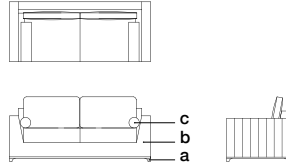

a.wood finish b.body fabric c.bolster pillow fabric

COM REQUIREMENT: 15.0 yd
Body fabric 13.5 yd
Bolster pillow fabric 1.5 yd

Yardage based on plain fabrics¹