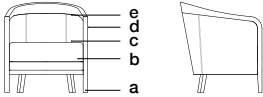

a.wood finish b.seat fabric c.back rest fabric b.back fabric
e.piping fabric

COM REQUIREMENT: 4.75 yd

Seat fabric 1.5 yd
Back rest fabric 1.25 yd
Back fabric 1.25 yd
Piping fabric 0.75 yd

Yardage based on plain fabrics¹