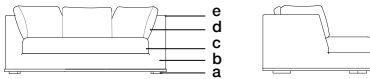

**AH SIGNATURE HEXAGONAL
ARMLESS SEAT 200**
Módulo hexagonal AH
Signature 200

AH13200

W 77^{1/4"} D 52^{1/4"} H 32^{1/4"} SH 19"
196 cm 133 cm 82 cm 48 cm

SW 59" SD 35^{1/2"}
150 cm 90 cm

a:wood finish b:body fabric c:seat cushion fabric
d:back cushion fabric e:piping fabric

COM REQUIREMENT: 12.25 yd
Body fabric 4.5 yd
Seat cushion fabric 3.75 yd
Back cushion fabric 3.75 yd
Piping fabric 0.25 yd

Yardage based on plain fabrics¹