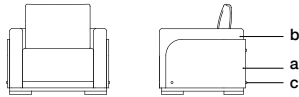

GALAPAGOS CHAIR 300
Poltrona Galápagos 300

GS10300

w 37" d 31^{1/2}" H 33" SH 17"
 94 cm 80 cm 84 cm 43 cm

sw 26" SD 20^{1/2}" AH 24"
 66 cm 52 cm 61 cm

a.wood finish b.body fabric c.metallic button

COM REQUIREMENT: 6.0 yd
 Body fabric 6.0 yd