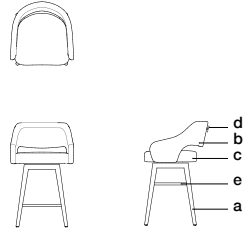

a.wood finish b.back and back rest fabric
c.seat fabric d.decorative hardware e.footrest

COM REQUIREMENT: 2.0 yd

Seat fabric 0.75 yd

Back and back rest fabric 1.25 yd

Yardage based on plain fabrics²

Footrest finish / Acabado reposa pies