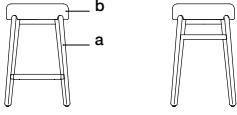

LUA COUNTER STOOL 100

Counter stool Lua 100

LU05100

w 17" d 17" H 26"
43 cm 43 cm 66 cm

a.wood finish b.seat fabric

COM REQUIREMENT: 0.75 yd
Seat fabric 0.75 yd

Yardage based on plain fabrics²

¹For COL and patterned fabrics, please contact your sales representative
Available in all wood finishes (A, E, J, K, L, N, P, Q, R, S, T, Y, Z, F21). Product includes two stainless steel plates, which have a predetermined finish.