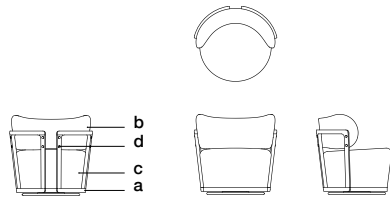

RUMBA CHAIR 101 (SWIVEL)
Poltrona Rumba 101 (giratoria)

RM10101

w 31^{1/2"}   d 28^{3/4"}   H 31^{1/2"}   SH 17^{3/4"}
80 cm   73 cm   80 cm   45 cm

sw 27^{1/2"}   sd 21^{3/4"}
70 cm   55 cm

Metallic button / Botón metálico

Gold (B1)   Chrome (B2)   Charcoal (B5)

a.wood finish b.back and back rest fabric c.seat fabric
d.metallic button

COM REQUIREMENT: 3.0 yd
Seat fabric 1.5 yd
Back and back rest fabric 1.5 yd

Yardage based on plain fabrics¹