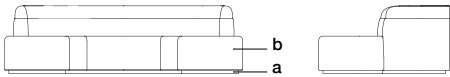

LUA SOFA 200
Sofá Lua 200

LU12200

w 110^{1/4"} d 61" H 31^{1/2"} SH 17^{3/4"}
280 cm 155 cm 80 cm 45 cm

sw 110^{1/4"} sd 23^{1/2"}
280 cm 60 cm

a.wood finish b.body fabric

COM REQUIREMENT: 16.0 yd
Body fabric 16.0 yd

Yardage based on plain fabrics¹