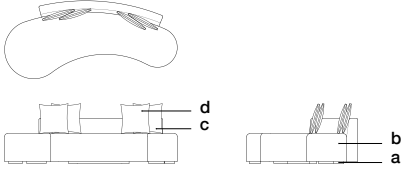

GALAPAGOS SOFA 100
Sofá Galapagos 100

GS12100

W 102^{1/4"} D 46^{1/2"} H 35^{1/2"} SH 17^{3/4"}
260 cm 118 cm 90 cm 45 cm

SW 102^{1/4"} SD 25^{1/2"}
260 cm 65 cm

BACK CUSHIONS (X4) / COJINES ESPALDAR (X4)

W 19^{3/4"} D 19^{3/4"}
50 cm 50 cm

a.wood finish b.body fabric
c.back cushion fabric 1 d.back cushion fabric 2

COM REQUIREMENT: 11.0 yd
Body fabric 8.0 yd
Back cushion fabric 1. 1.5 yd
Back cushion fabric 2. 1.5 yd

Yardage based on plain fabrics²