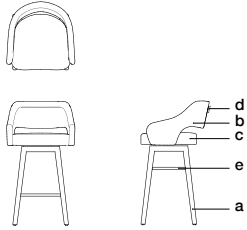

ADRIANA HOYOS

TEN BAR STOOL 110 (SWIVEL¹)

Bar stool Ten 110 (giratorio)

TN03110

W 22^{1/2}" D 22^{1/2}" H 40^{1/2}" SH 30"
57 cm 57 cm 103 cm 76 cm

SW 18" SD 18^{1/2}" AH 34^{3/4}"
46 cm 47 cm 88 cm

a.wood finish b.back and back rest fabric
c.seat fabric d.decorative hardware e.footrest

COM REQUIREMENT: 2.0 yd

Seat fabric 0.75 yd

Back and back rest fabric 1.25 yd

Yardage based on plain fabrics²

TEN COUNTER STOOL 110 (SWIVEL¹)

Counter stool Ten 110 (giratorio)

TN05110

W 22^{1/2}" D 22^{1/2}" H 37" SH 26"
57 cm 57 cm 94 cm 66 cm