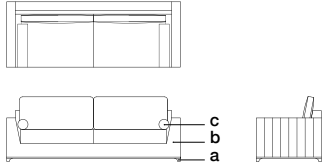

TEN SOFA 110
Sofá Ten 110

TN12110

W 94^{1/2"} D 35^{1/2"} H 35" SH 17^{3/4"}
240 cm 90 cm 89 cm 45 cm

SW 80^{1/4"} SD 23^{1/2"} AH 24^{3/4"}
204 cm 60 cm 63 cm

a.wood finish b.body fabric c.bolster pillow fabric

COM REQUIREMENT: 15.5 yd
Body fabric 14.0 yd
Bolster pillow fabric 1.5 yd

Yardage based on plain fabrics¹

TEN LOVESEAT 110
Loveseat Ten 110

TN11110

W 74^{3/4"} D 35^{1/2"} H 35" SH 17^{3/4"}
190 cm 90 cm 89 cm 45 cm

SW 60^{3/4"} SD 23^{1/2"} AH 24^{3/4"}
154 cm 60 cm 63 cm