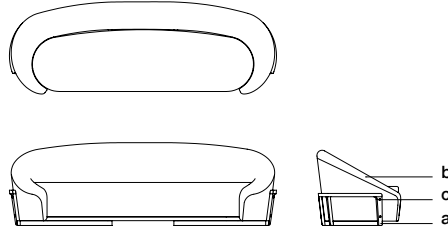

RUMBA SOFA 110
Sofá Rumba 110

RM12110

W 110¹/₄" D 38¹/₄" H 34¹/₄" SH 17³/₄"
280 cm 97 cm 87 cm 45 cm

SW 91¹/₄" SD 23¹/₂"
232 cm 60 cm

a.wood finish b.body fabric c.metallic button

COM REQUIREMENT: 14.0 yd
Body fabric 14.0 yd

Yardage based on plain fabrics¹

Metallic button / Botón metálico

Gold (B1) Chrome (B2) Charcoal (B5)