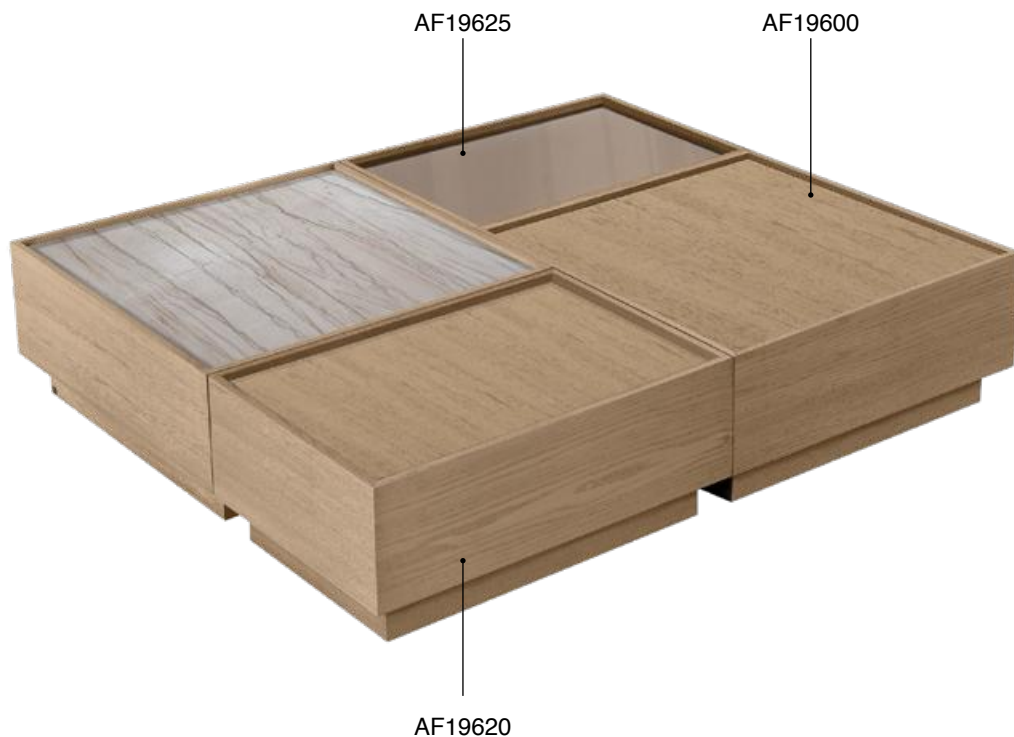

a.wood finish

Mirror top / Top espejo

Bronze

Fume

AFRICA COCKTAIL TABLE 625 (MIRROR TOP)
Mesa central África 625 (top espejo)

AF19625

w 35^{1/2}" d 23^{1/2}" H 17"
90 cm 60 cm 43 cm

a.wood finish b.mirror top

Tables sold separately.
Referential photo, refer to each code for product dimensions.
Available in all wood finishes (A, E, J, K, L, N, P, Q, R, S, T, Y, Z, F21).

AFRICA COCKTAIL TABLE 610
Mesa central África 610