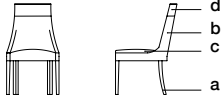

RUMBA SIDE CHAIR 410
Silla sin brazo Rumba 410

TEN CHAIR 100
Silla Ten 100

TEN SIDE CHAIR 110
Silla sin brazo Ten 110

TEN SIDE CHAIR 220
Silla sin brazo Ten 220

Slight color variations may occur due to differences in screen settings and display calibration. Product specifications are subject to change as part of ongoing product development. Dimensions are approximated to the nearest quarter inch to align with metric conversions.

BOLERO SIDE CHAIR 210

Silla sin brazo Bolero 210

BR01210

w 23^{1/4"} d 26^{1/2"} H 39^{1/4"} SH 19^{3/4"}
 59 cm 67 cm 100 cm 50 cm

sw 19^{1/4"} SD 20"
 49 cm 51 cm

a.wood finish b.back and back rest fabric
 c.seat fabric d.leather detail