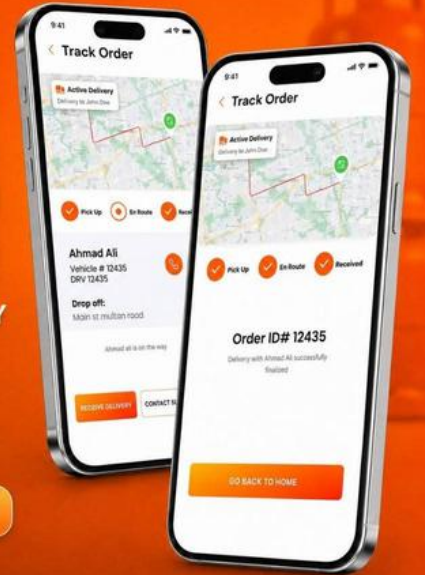

Pretoria | JHB | Potchefstroom | Klerksdorp | Bloemfontein