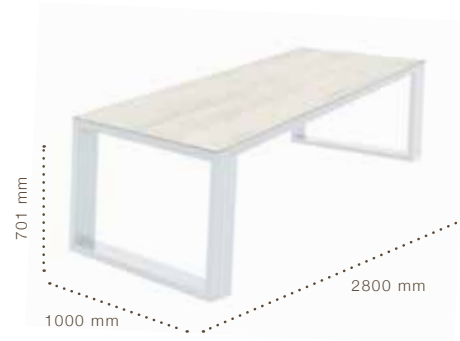

Dining Table Legs
GYM-LAI-311B-LEG-XX

Lanai
Dining Table Top
L2220 x W1020 x H6 mm
BDO-TOP-DT-2210-C-XX

Lanai
Dining Table Top Frame
GYM-LAI-311B-2810-XX

Dining Table Legs
GYM-LAI-311B-LEG-XX

Lanai
Dining Table Top
L2820 x W1020 x H6 mm
BDO-TOP-DT-2810-C-XX