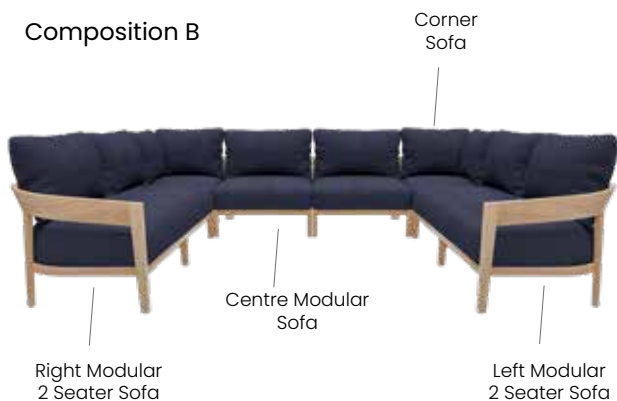

BEACH HOUSE

Modular seating inspirations

Composition A

Composition B

Composition C

Composition D

Decorative Cushions

L400 x H200 mm
GYM-CUS-4020-XXX