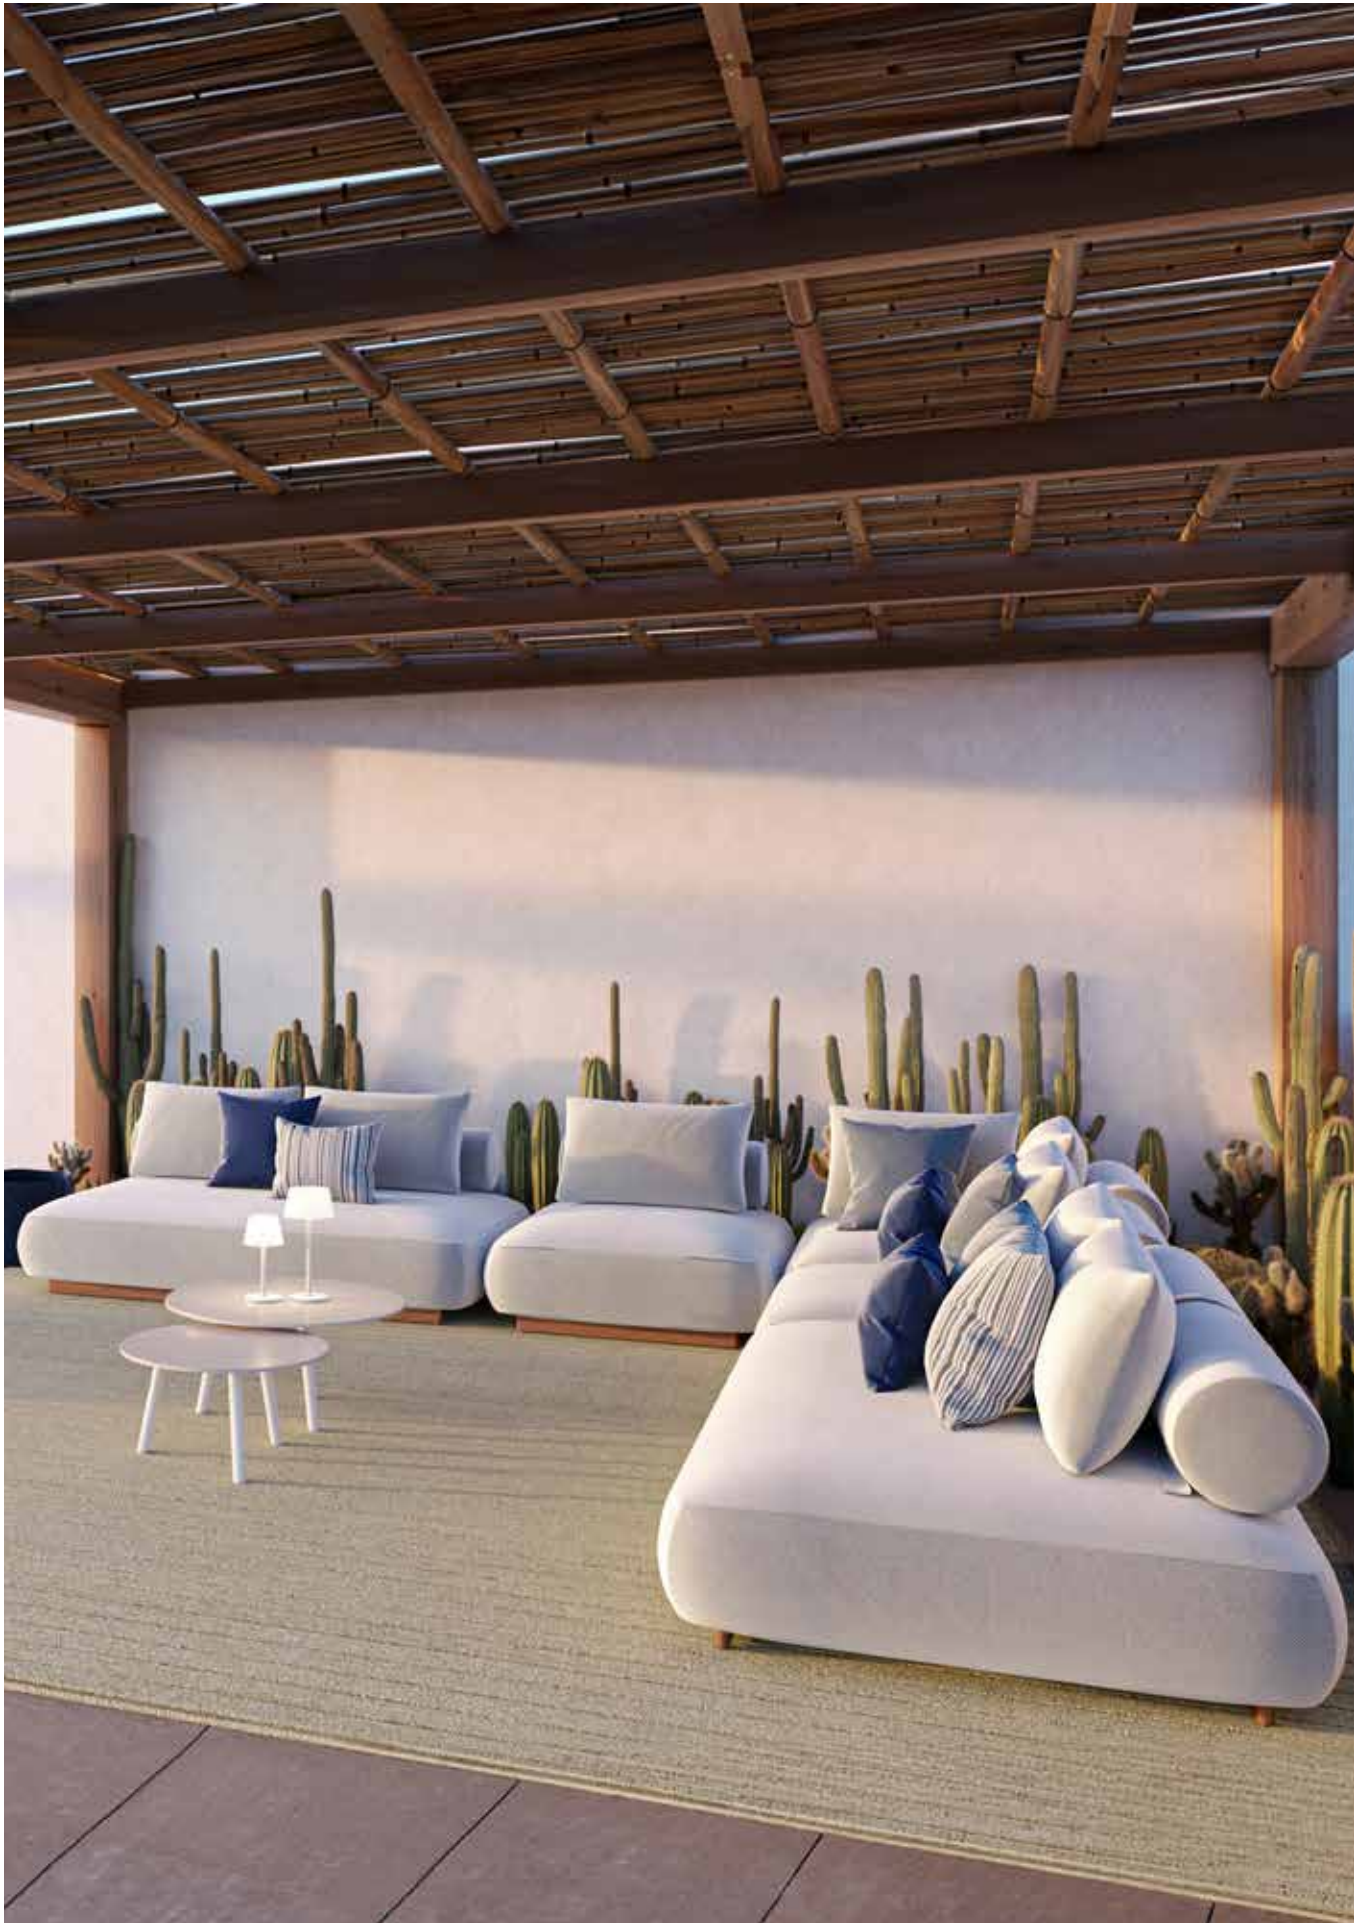

COLOURS:

TGB
Natural Teak/
Gracebay Cloud

 Quick Dry Foam Padding | Water Repellent | Teak Frame | 435 mm Seat Height

The Milos collection brings laid-back luxury to your outdoor space. Soft, fully upholstered forms and grey-white fabric are inspired by the island's iconic architecture and volcanic landscapes. Resting effortlessly on natural teak bases, the modular sofa arrangements create a serene, seamless look that strikes the perfect balance between chill and chic.