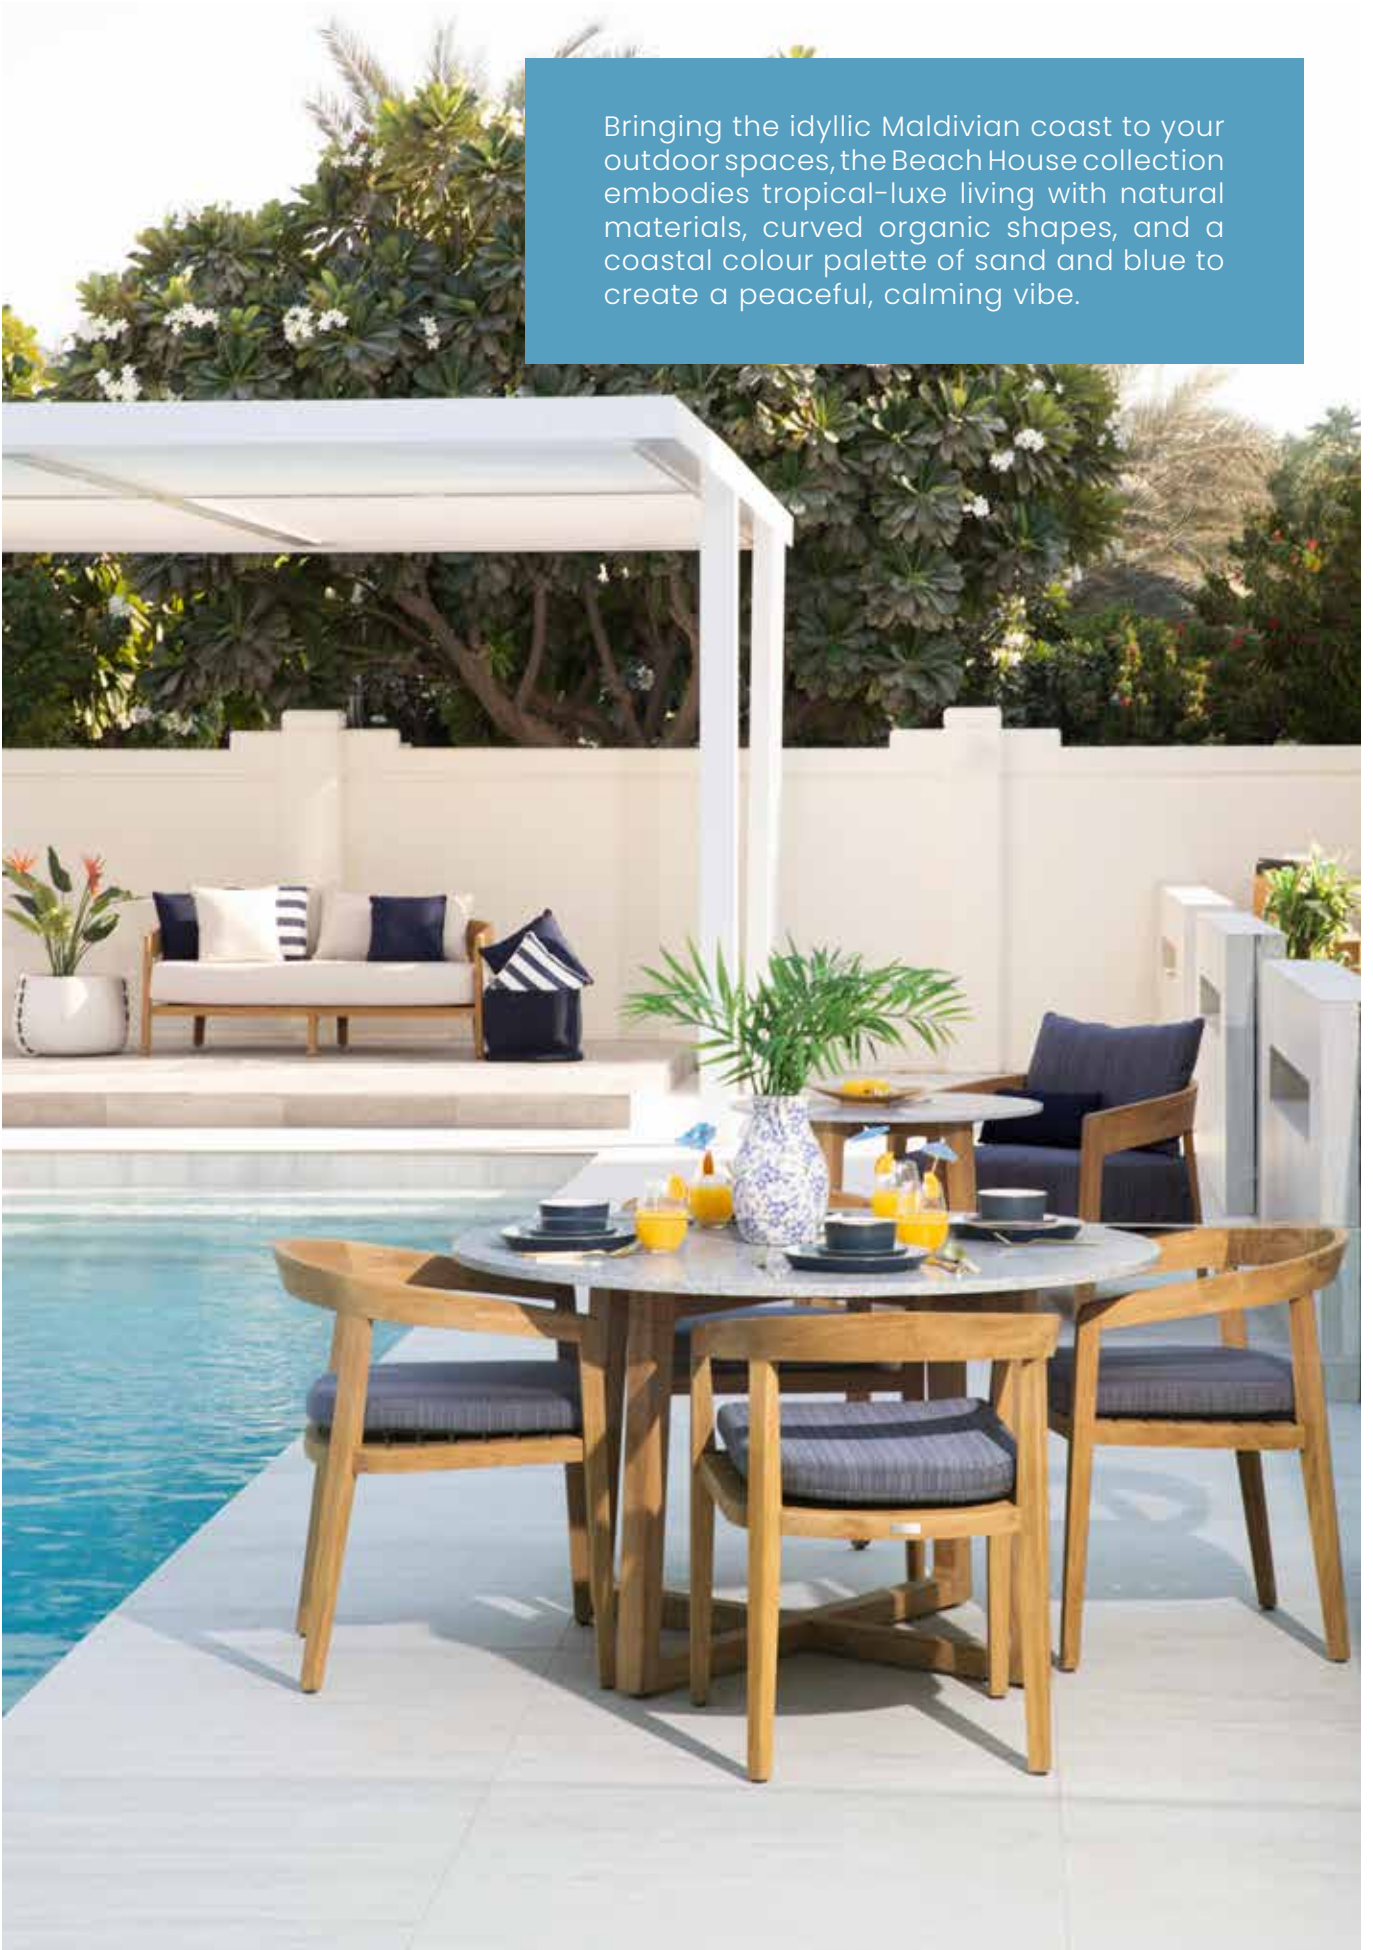

Laid Back Golden Hour

Beach House

YOUR OWN ISLAND ESCAPE

Bringing the idyllic Maldivian coast to your outdoor spaces, the Beach House collection embodies tropical-luxe living with natural materials, curved organic shapes, and a coastal colour palette of sand and blue to create a peaceful, calming vibe.