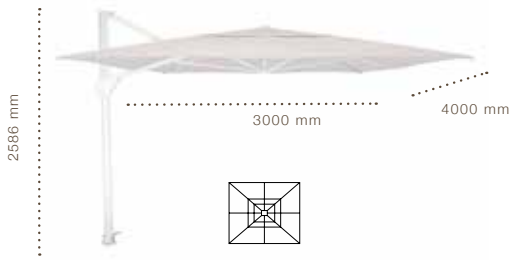

UMBRELLA SHAPE & SIZING

- Square
- Round
- Rectangle

SHAPE	SIZE	DINING	SEATING
	2 m	 Up to 4 Seater Dining	 L-Shaped Configuration
	3 m	 Up to 6 Seater Dining	 Up to 6 Sofa
	2 - 3 m	 Up to 6 Seater Dining	 Up to 2 Sunbeds
	4 - 3.5 m	 Up to 8 Seater Dining	 Up to 2 Sunbeds
	3 x 4 m	 Up to 8 Seater Dining	 Up to 6 Sofa

CALELLA

CAPRI

UMBRELLAS

 Cantilever Umbrella | with 360° Rotation | UV50+ Canopy | Aluminium Frame | Crank Opening System | Protective Cover

Messina
 L3000 x W4000 mm
 2586 mm Height
GYM-UMB-MSN-723-XXXX

Umbrella Base
 with Wheels
 Granite
 180 kg
 L800 x W800 x H207 mm
GYM-BAS-180-GRNT