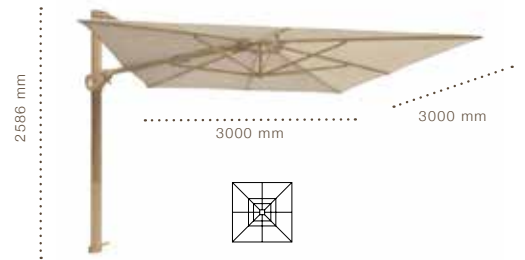

UMBRELLA SHAPE & SIZING

- Square
- Round
- Rectangle

SHAPE	SIZE	DINING	SEATING
	2 m	 Up to 4 Seater Dining	 L-Shaped Configuration
	3 m	 Up to 6 Seater Dining	 Up to 6 Sofa
	2 - 3 m	 Up to 6 Seater Dining	 Up to 2 Sunbeds
	4 - 3.5 m	 Up to 8 Seater Dining	 Up to 2 Sunbeds
	3 x 4 m	 Up to 8 Seater Dining	 Up to 6 Sofa

CALELLA

CAPRI

UMBRELLAS

 Cantilever Umbrella | with 360° Rotation | UV50+ Canopy | Aluminium Frame | Crank Opening System | Protective Cover

Messina
 L3000 x W4000 mm
 2586 mm Height
GYM-UMB-MSN-723-XXXX

Umbrella Base
 with Wheels
 Granite
 180 kg
 L800 x W800 x H207 mm
GYM-BAS-180-GRNT