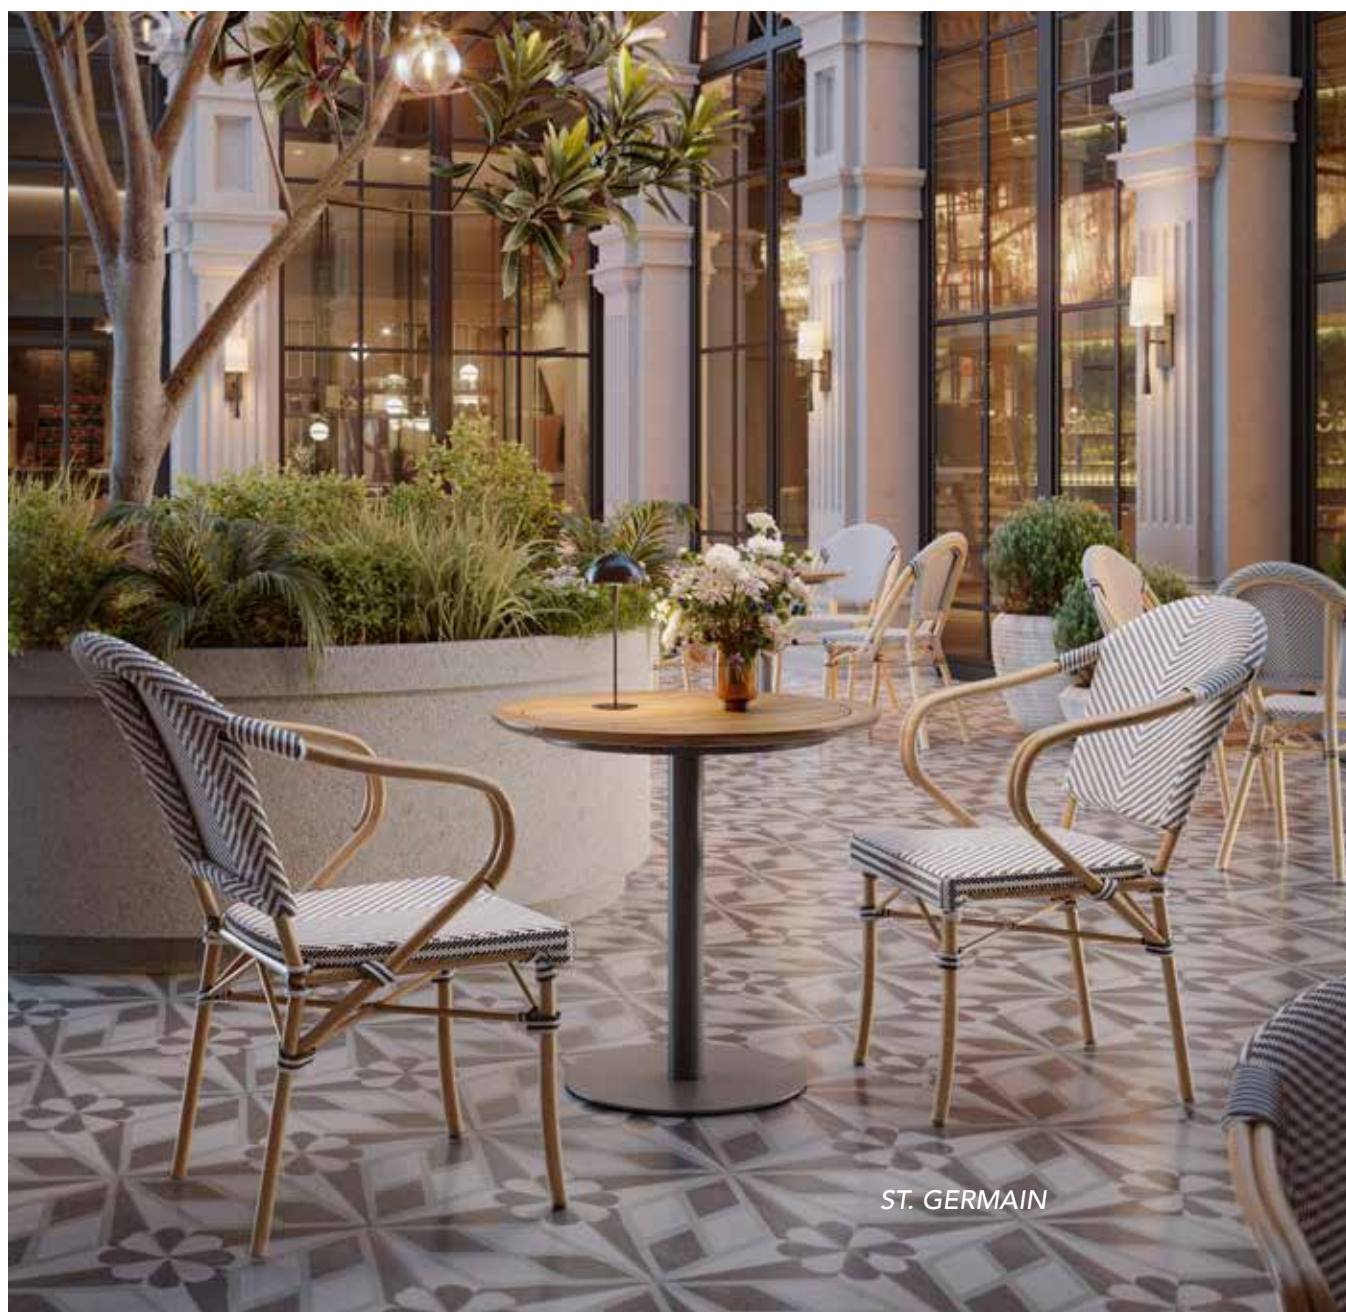

St. Germain
Dining Chair
with Armrest
L570 x W570 x H890 mm
GYM-STG-201-A-BG-BWH