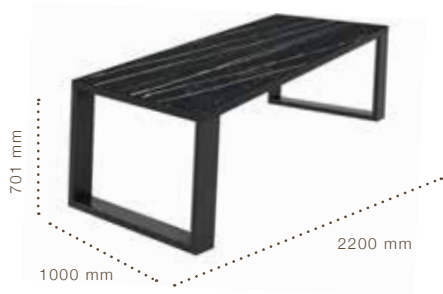

DINING TABLES

Aluminium Frame | Porcelain Table Top | 6 mm Thickness

Lanai
Dining Table Top Frame
GYM-LAI-311B-2210-XX

Dining Table Legs
GYM-LAI-311B-LEG-XX

Lanai
Dining Table Top
L2220 x W1020 x H6 mm
BDO-TOP-DT-2210-C-XX