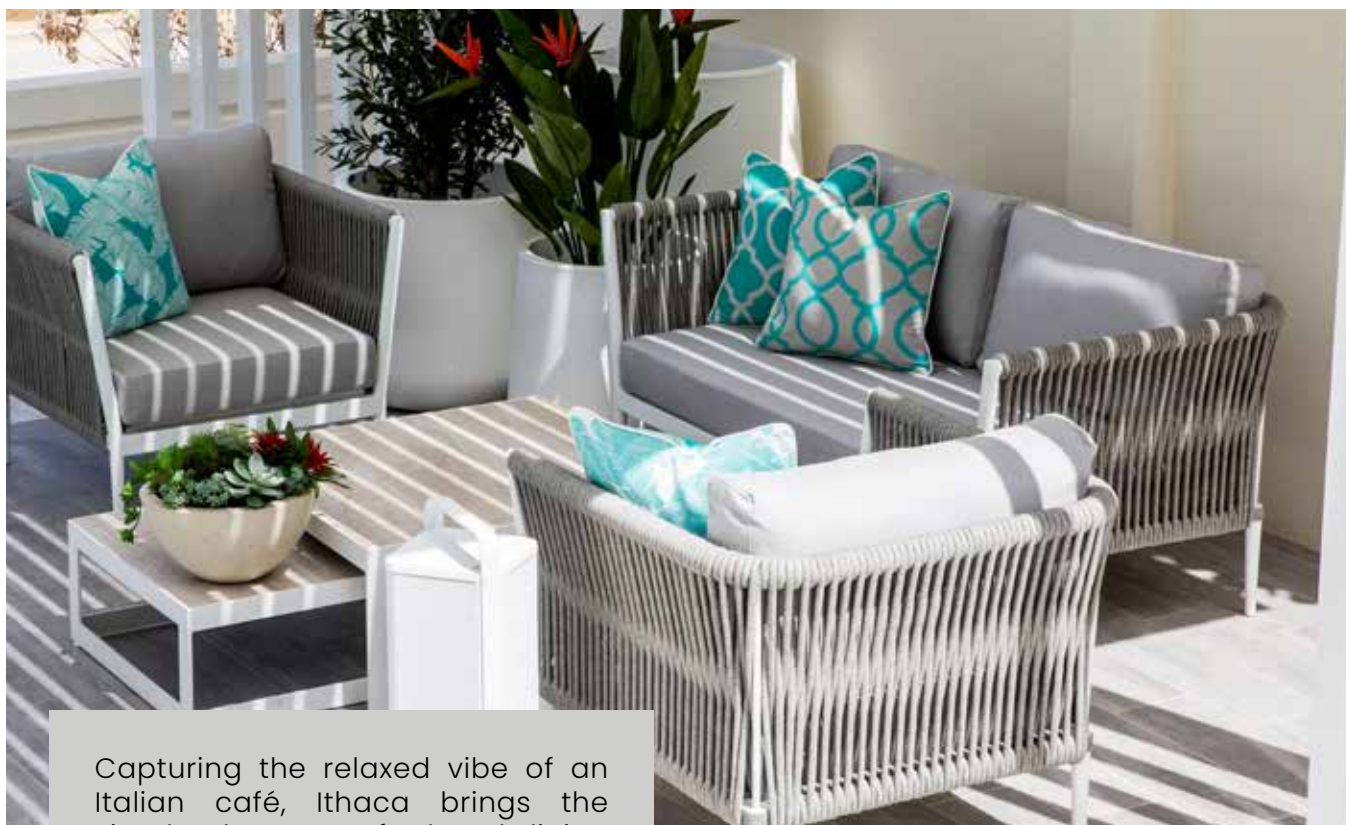

WSB
White/Silver/
Beige

CSC
Charcoal/Silver/
Charcoal

 Quick Dry Foam Padding | Removable Lining | Water Repellent | Aluminium Frame | 390 mm Seat Height

Capturing the relaxed vibe of an Italian café, Ithaca brings the simple pleasures of relaxed dining to life. Striking a balance between elegance and simplicity, the range offers a solution that is both comfortable and stylish.