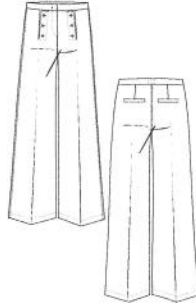

SEDUCTIVE

Artikelkarten I Fabric Cards

Frühjahr / Sommer 2025 - Add On I
Spring / Summer 2025 - Add On

Brady

Style no.: 915231
Art. no.: 6537

Bridget

Style no.: 926671
Art. no.: 6627

Camile

Style no.: 95082
Art. no.: 9376

Capri

Style no.: 92255
Art. no.: 8894

Cindy Stripe

Style no.: 928003
Art. no.: 6537

Kimberly

Style no.: 929628
Art. no.: 8894

Meron Cropped

Style no.: 920381
Art. no.: 6627, 9376

Shiloh

Style no.: 95090
Art. no.: 6627

6537
Techno Cotton
Superstretch

47% Polyamide
46% Cotton
7% Elastane

Brady
Style: 915231
Price: 069199073.71
075239
FW/SL: 64/20