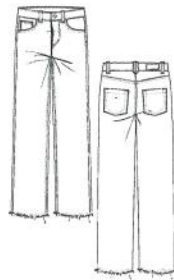

SEDUCTIVE

Artikelkarten I Fabric Cards

Frühjahr / Sommer 2025 - Add On I
Spring / Summer 2025 - Add On

Brady

Style no.: 915231
Art. no.: 6537

Bridget

Style no.: 926671
Art. no.: 6627

Camile

Style no.: 95082
Art. no.: 9376

Capri

Style no.: 92255
Art. no.: 8894

Cindy Stripe

Style no.: 928003
Art. no.: 6537

Kimberly

Style no.: 929628
Art. no.: 8894

Meron Cropped

Style no.: 920381
Art. no.: 6627, 9376

Shiloh

Style no.: 95090
Art. no.: 6627

6537
Techno Cotton
Superstretch

47% Polyamide
46% Cotton
7% Elastane

Brady
Style: 915231
Price: 069199073.71
075239
FW/SL: 64/20