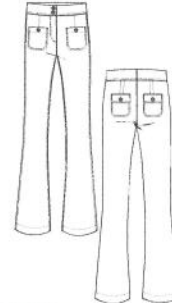

SEDUCTIVE

Artikelkarten I Fabric Cards

Frühjahr / Sommer 2025 - Add On I
Spring / Summer 2025 - Add On

Brady

Style no.: 915231
Art. no.: 6537

Bridget

Style no.: 926671
Art. no.: 6627

Camile

Style no.: 95082
Art. no.: 9376

Capri

Style no.: 92255
Art. no.: 8894

Cindy Stripe

Style no.: 928003
Art. no.: 6537

Kimberly

Style no.: 929628
Art. no.: 8894

Meron Cropped

Style no.: 920381
Art. no.: 6627, 9376

Shiloh

Style no.: 95090
Art. no.: 6627

6537
Techno Cotton
Superstretch

47% Polyamide
46% Cotton
7% Elastane

Brady
Style: 915231
Price: 069199073.71
075239
FW/SL: 64/20