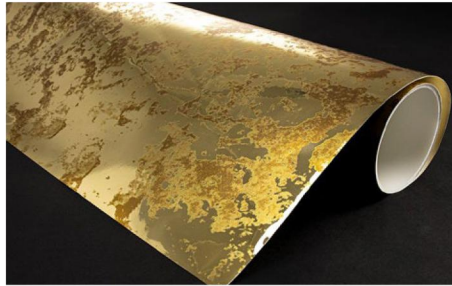

C SX-7002
Vintage Gold on Silver

SX-1258 Glass Block

SX-1259 Antique Wavy Glass

SX-6010 Antique Copper Mirror

SX-6020 Antique Clear

SX-6040 Antique Silver Mirror

SX-6050 Antique Gold Mirror

SX-7000 Vintage Gold on Clear