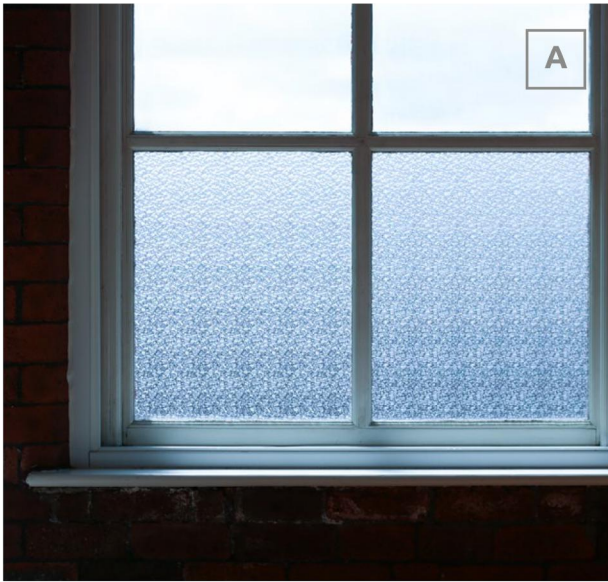

SXEG-4863 Morocco

SXEG-4882 Coloured Squares

SIMULATED GLASS

Stunning simulated glass designs
which mimic the look of popular cut
glass finishes.

HIGH LIGHT
TRANSMISSION

99% UV
REJECTION

A SX-1256
Corsica Glass