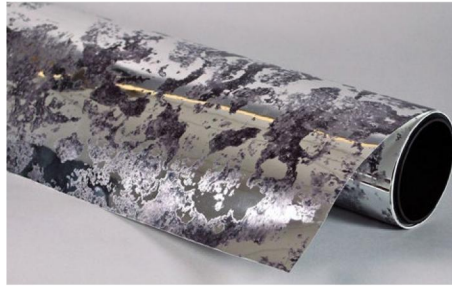

SX-6040 Antique Silver Mirror