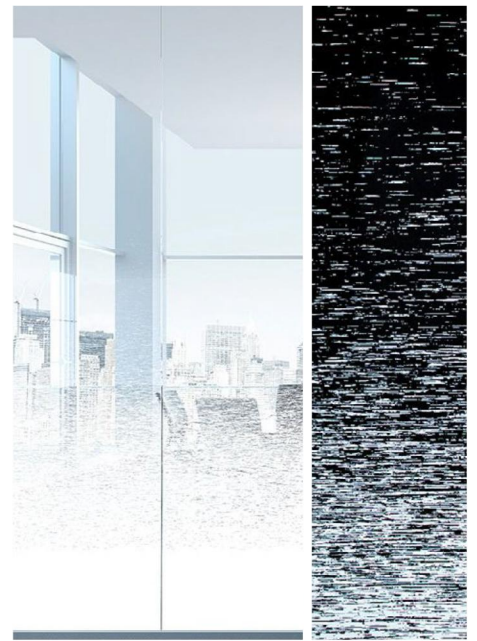

AVAILABLE
UP TO
71" HIGH

EXCELLENT
PRIVACY

A SXJ-0594
Triangle Gradient

B SXJ-0547
Feather Gradient

C SXJ-0585
Dual Motion Gradient

SXJ-0500 White Matte Dot

SXJ-0530 Stripes

SXJ-0540 Static Lines