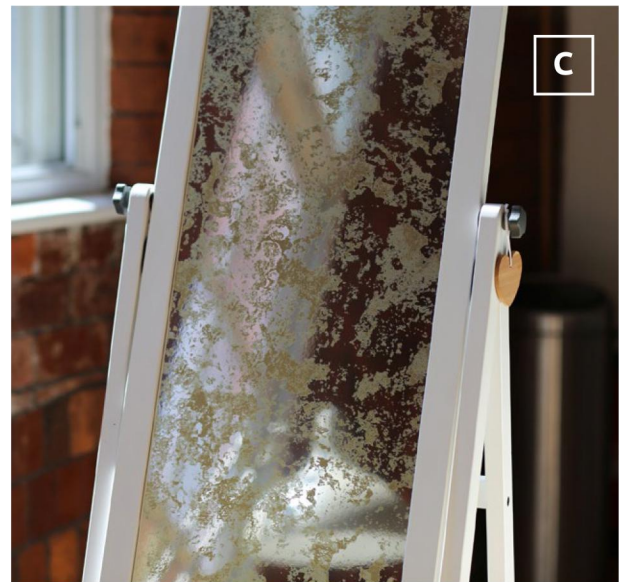

SXJ-0599 Lineage Dual

ANTIQUÉ & VINTAGE

Achieve that antique or vintage look
with our gold and silver designs
perfect for bars and living areas.

A SX-6040
Antique Silver Mirror

B SX-7001
Vintage Gold on Gold