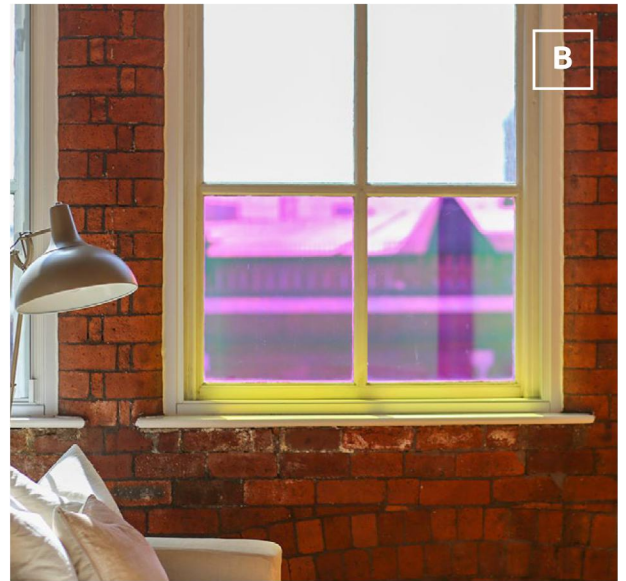

Broadfield
SIGNS

Product Catalogue

COLOURED

Available in a rainbow of colours, our coloured glass films really pop in any glass environment.

PICK FROM
30 COLOURS

HIGH LIGHT
TRANSMISSION

A SXB-34
Orange Sand Blast