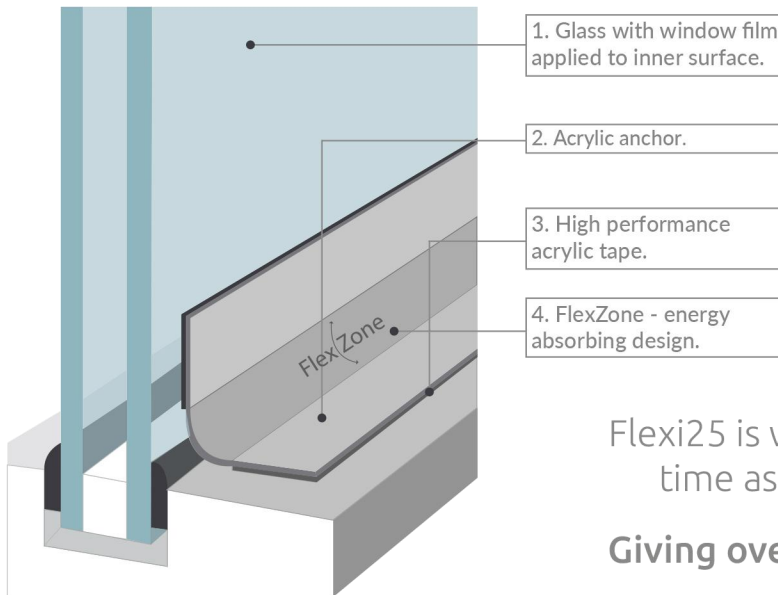

FLEXI★25®

GLASS ANCHORING SYSTEM

Flexi25 Glass Anchoring System is tested to the highest standard with certified performance at just 25 metres from the test blast.

Outperforms Silicon and Other Fixed Anchoring Systems

Flexi25 Tested to ISO16933 EXV33 AND EXV25 in November, 2019.
The **only system fully tested and certified within the last 5 years.**

Flexi25 is warranted for the same period of time as the film with which it is fitted.

Giving over 10 years assured performance with all leading brands.