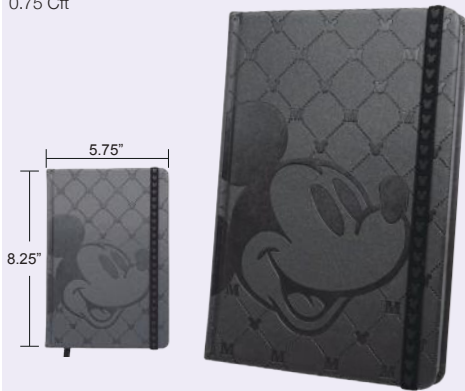

DELUXE JOURNAL

84278
Mickey - Black
(200 pages)
0 pcs
24 pcs
0.75 Cft