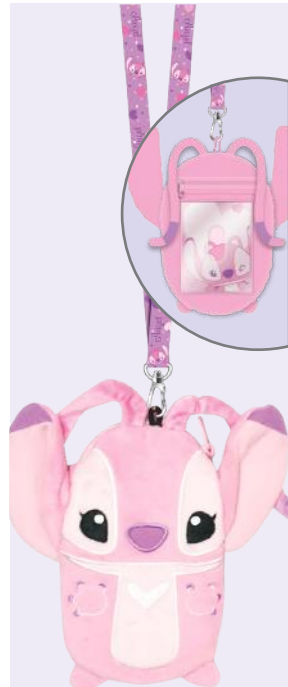

Color and product specification may vary from photos.

LANYARD WITH PLUSH POUCH

83083
Stitch
24 pcs/144 pcs/2.75 Cft

83078
Stitch
24 pcs/144 pcs/2.75 Cft

83084
Angel
24 pcs/144 pcs/2.75 Cft

84053
Stitch
24 pcs/144 pcs/2.75 Cft