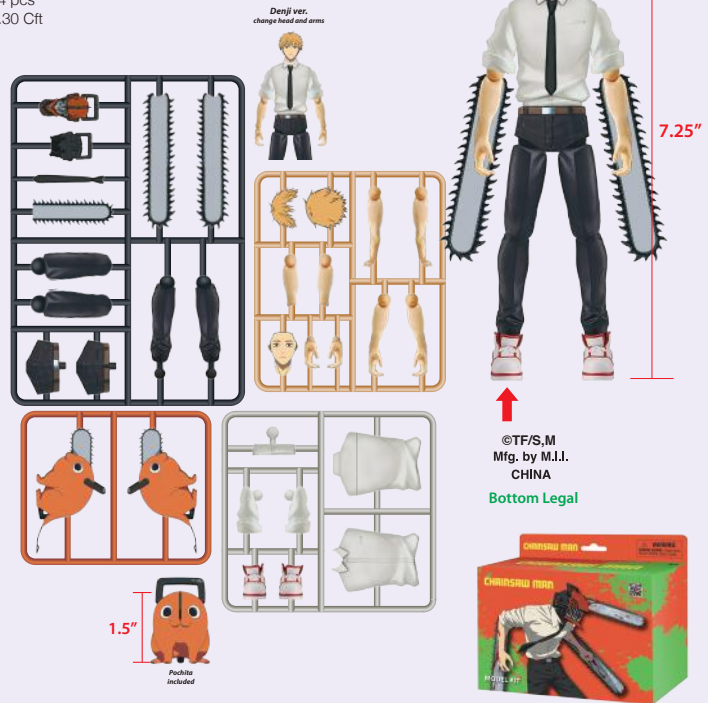

Denji ver.
change head and arms