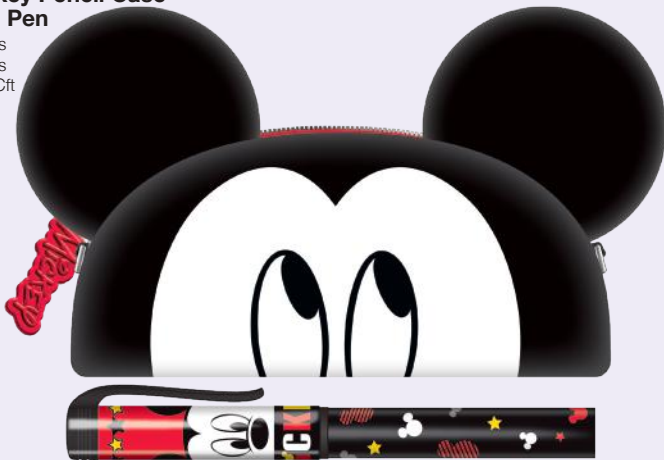

Holding Bag

Keyring Display

Zipper

PENCIL CASE WITH PEN • STATIONERY SET

84364
Mickey Pencil Case
with Pen

12 pcs
72 pcs
1.60 Cft

84426
Minnie Pencil Case
with Pen

12 pcs
72 pcs
1.60 Cft