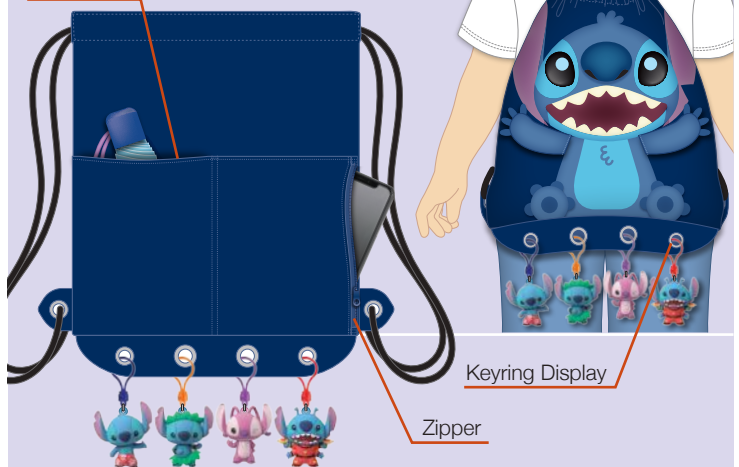

Holding Bag

Keyring Display

Zipper

PENCIL CASE WITH PEN • STATIONERY SET

84364
Mickey Pencil Case
with Pen

12 pcs
72 pcs
1.60 Cft

84426
Minnie Pencil Case
with Pen

12 pcs
72 pcs
1.60 Cft