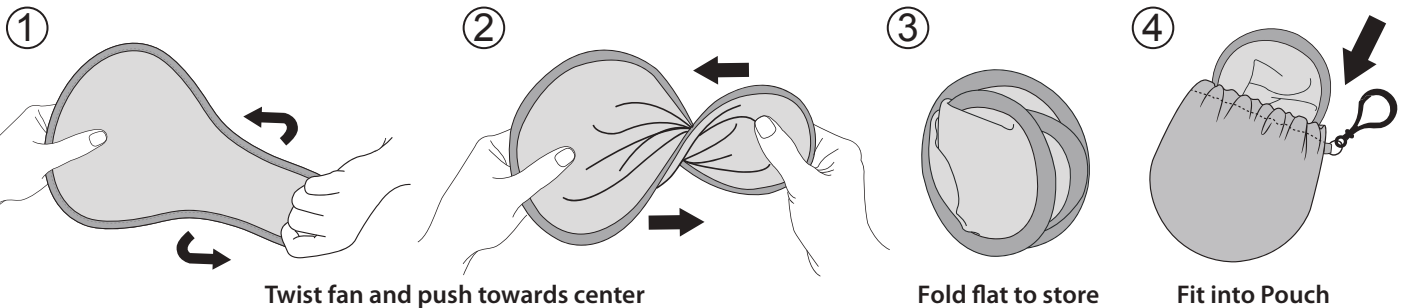

0 pcs
8 pcs
1.30 Cft

45224
DC 4" Figure 3 Pack Set #4

0 pcs
8 pcs
1.30 Cft

FAN BUDDY BAG CLIP

STORAGE INSTRUCTION

Remove all packaging and plastic hanger before use.

www.MonogramDirect.com

Toll Free No.: 1-888-839-8588
 Tel.: (909) 718-8388 Fax: (909) 718-8368