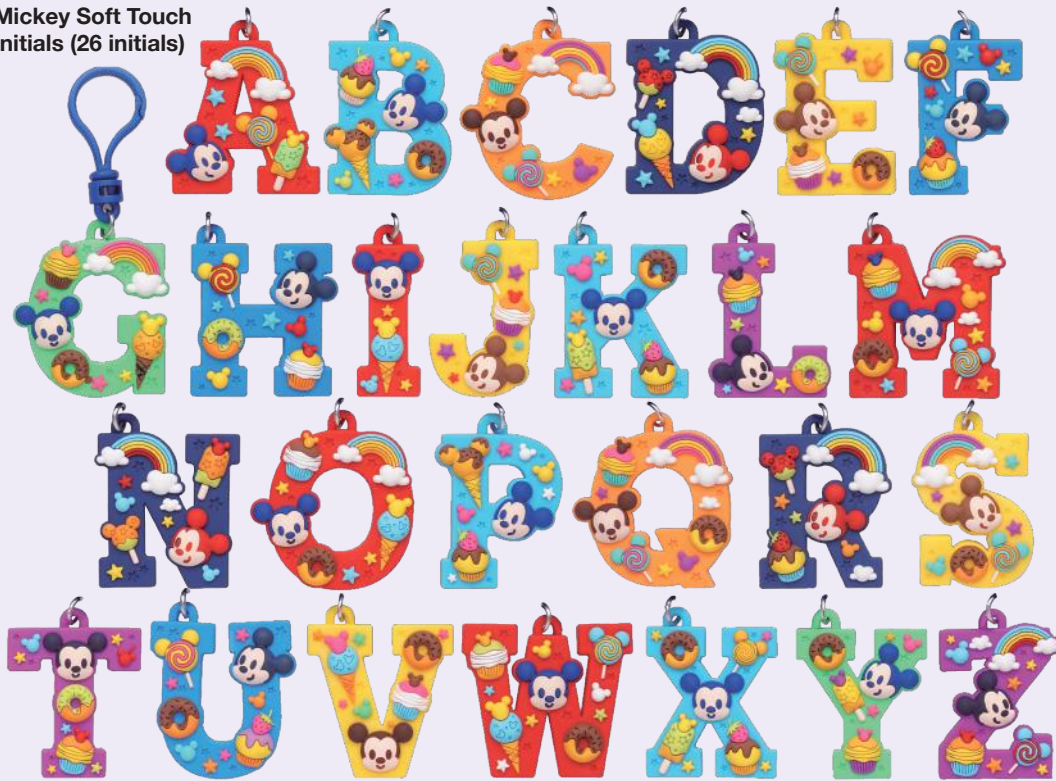

NOVELTY BAG CLIP

48pcs
288pcs 0.85Cft

85685
Mickey Soft Touch
Initials (26 initials)