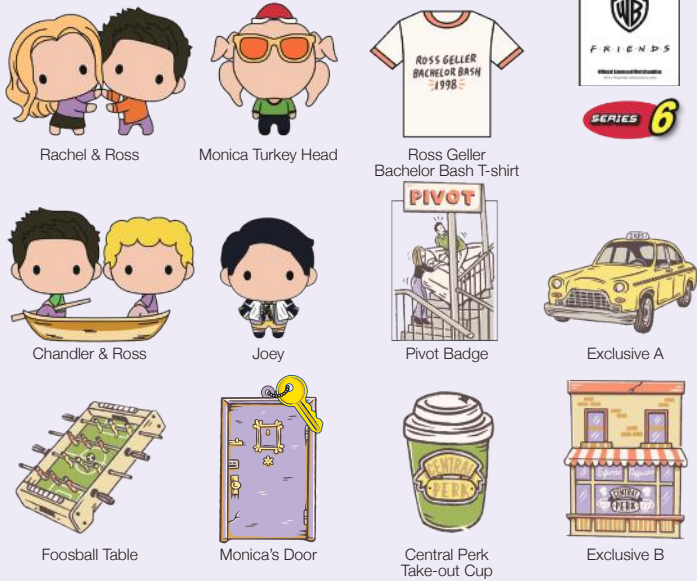

3D FOAM COLLECTIBLE BAG CLIP

24pcs
144pcs 2.67Cft

47405
Friends
Series 6
24pc PDQ Pack