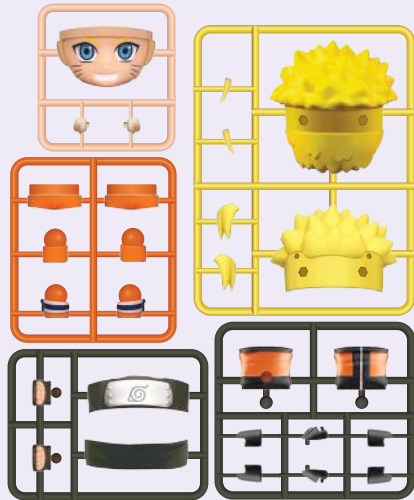

MODEL KIT

73019
Naruto
(6.5"H)
6 pcs
24 pcs
1.30 Cft

6.5"

©2002MK - 2007SP
Mfg. by M.I.I.
CHINA