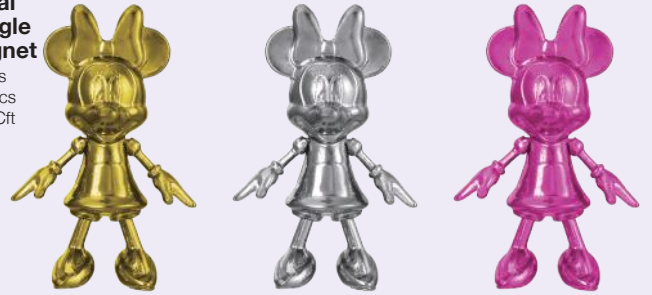

25019
Minnie
Metal
Dangle
Magnet

60 pcs
180 pcs
0.52 Cft

Gold

Silver

Pink