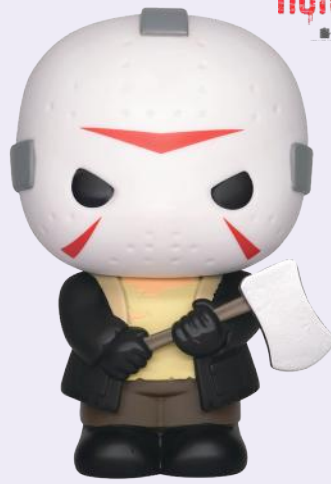

0 pcs
6 pcs
1.62 Cft

HORROR

47259
Freddy

0 pcs
6 pcs
1.30 Cft

HORROR

47261
Jason

0 pcs
6 pcs
1.26 Cft

HORROR