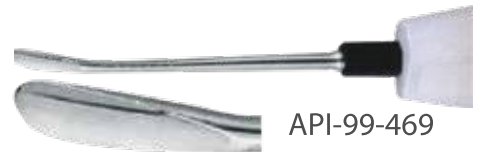

Luxatome (Set Of 9)

API-99-472

- ✓ Ergonomic design to provide better control and optimum feel
- ✓ Luxatome Tips have sharp blades to cut ligaments
- ✓ The Handle Perfect balance of the reduced risk of slipping
- ✓ Maximum Resistance to Wear Corrosion
- ✓ Easy in Grasp, Gripp and Clean

- ✓ 100% Rust Free
- ✓ Fully Autoclavable