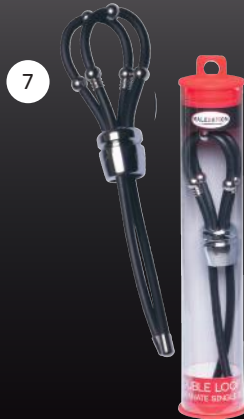

4 | MALESATION Double Loop Granate Double chrom | 700000257854

5 | MALESATION Double Loop Granate Double schwarz | 700000257853

6 | MALESATION Double Loop Hook double chrom | 700000257850

7 | MALESATION Double Loop Granate Single chrom | 700000257856