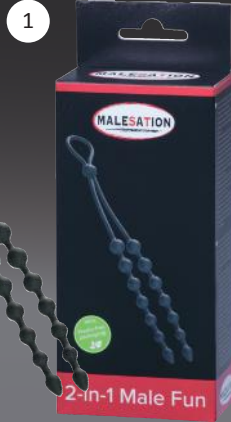

# PENISPUMPEN

- 1 | MALESATION Penis Pump Starter One | 690000040757
- 2 | MALESATION Penis Pump Ultimate Power | 690000040755
- 3 | MALESATION Penis Pump de Luxe | 690000040752
- 4 | MALESATION Penis Pump Special | 690000040751
- 5 | MALESATION Penis Pump Enlarger | 690000040750
- 6 | MALESATION Power Pump | 690000040753

**PENISRINGE**

1 | MALESATION 2-in-1 Male Fun | 670000031603

2 | MALESATION 8 Ring | 670000031515

3 | MALESATION Bead Ring Set | 670000031514

4 | MALESATION Adjustable Cock & Testicle Ring | 670000031570

5 | MALESATION Adjustable Cock Ring | 670000031573