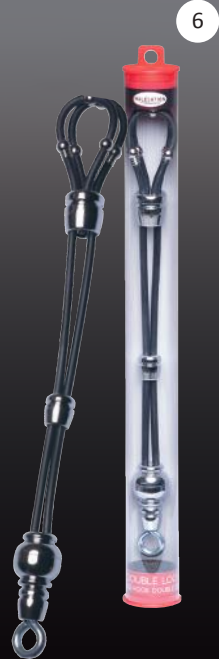

- 1 | MALESATION Cock-Grip single black | 700000257810
- 2 | MALESATION Cock-Grip single red | 700000257811
- 3 | MALESATION Cock-Grip double red | 700000257813
- 4 | MALESATION Cock-Grip double black | 700000257812
- 5 | MALESATION Cock-Ring Stand-Up | 670000031580

6 | MALESATION Cock Up | 670000031531

7 | MALESATION Metal Ring Professional 38 | 670000031525

8 | MALESATION Metal Ring Professional 44 | 670000031526

9 | MALESATION Metal Ring Professional 48 | 670000031527

1 | MALESATION Crazy Ring | 670000031532

2 | MALESATION Diamond Cock Ring Set | 670000031537

3 | MALESATION Display Set Beginner, Bunny & Adjust.CR | 670000031574

4 | MALESATION Double Loop Granate Double chrom | 700000257854