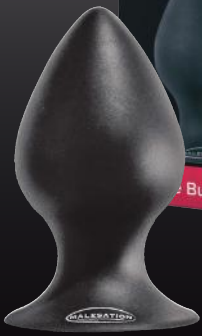

**MALESATION**

**ANALPLUGS**

1

2

1 | MALESATION Black Thumb | 650000011310

2 | MALESATION Ball Plug | 650000011309

**MALESATION**

1 | MALESATION Inflatable Butt Plug large | 650000011304

2 | MALESATION Inflatable Butt Plug mit Vibration | 650000011303

3 | MALESATION Dual Layer Silicone Plug Vibe S | 650000011318

4 | MALESATION Dual Layer Silicone Plug Vibe L | 650000011319

- 5 | MALESATION Paunch Plug | 650000011307
- 6 | MALESATION Paunch Plug Vibe | 650000011307
- 7 | MALESATION Silicone Butt Plug S | 650000011322
- 8 | MALESATION Silicone Butt Plug M | 650000011323
- 9 | MALESATION Silicone Butt Plug L | 650000011324
- 10 | MALESATION Silicone Butt Plug XL | 650000011325