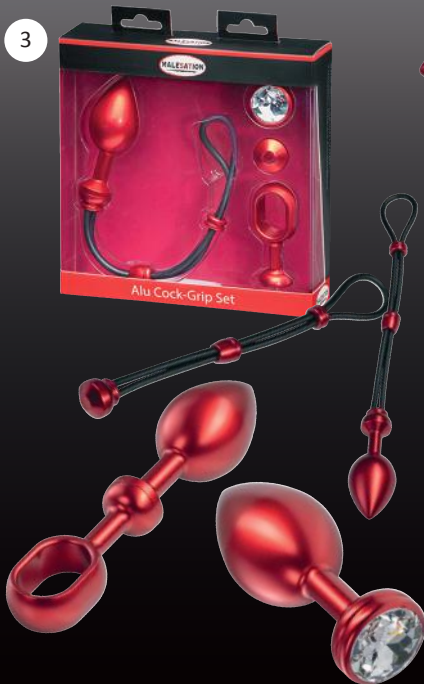

MALESATION

1

2

3

4

1 | MALESATION Alu-Cock-Grip Set klein, rot | 700000257828

2 | MALESATION Alu-Cock-Grip Set mittel, rot | 700000257829

3 | MALESATION Alu-Cock-Grip Set groß, rot | 700000257830

4 | MALESATION Anal Starter Set | 640000010850