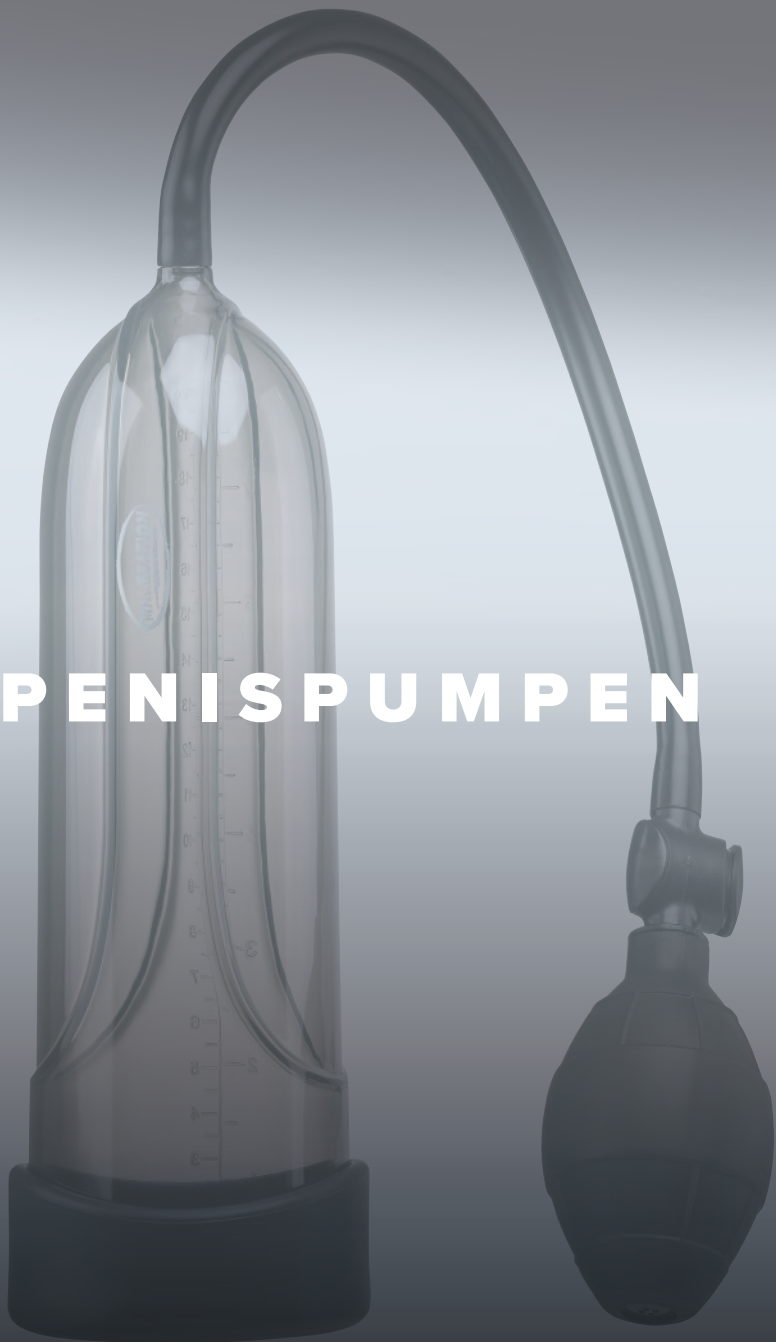

# PENISPUMPEN

- 1 | MALESATION Penis Pump Starter One | 690000040757
- 2 | MALESATION Penis Pump Ultimate Power | 690000040755
- 3 | MALESATION Penis Pump de Luxe | 690000040752
- 4 | MALESATION Penis Pump Special | 690000040751
- 5 | MALESATION Penis Pump Enlarger | 690000040750
- 6 | MALESATION Power Pump | 690000040753