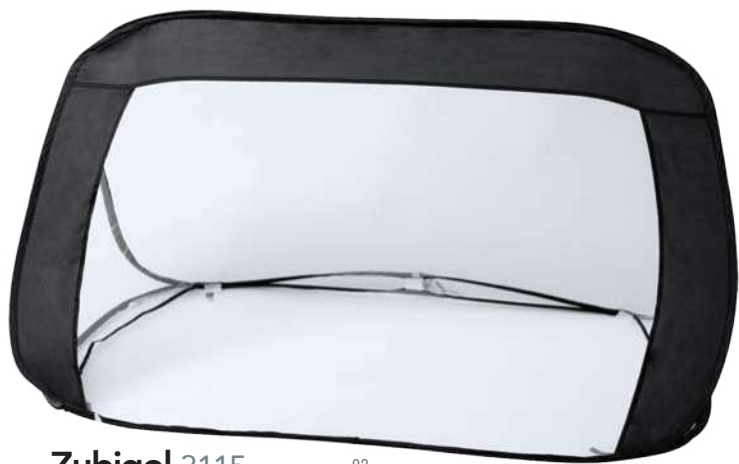

Zubigol 3115

Cage de Buts. Nylon. Pliable. Étui Polyester.
Goal Post. Nylon. Foldable. Polyester Pouch.

141 x 80 x 80 cm 20 Print Code: I(6)