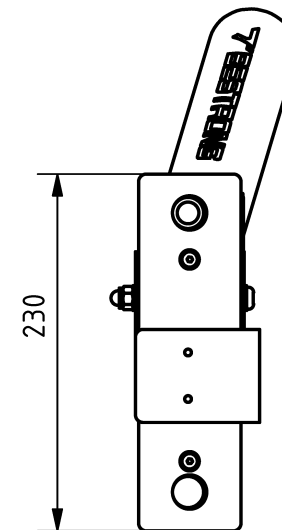

BESTRONG

[bestrongworld](#) [bestrongworld](#) [global.bestrong.com](#) info@bestrong.com