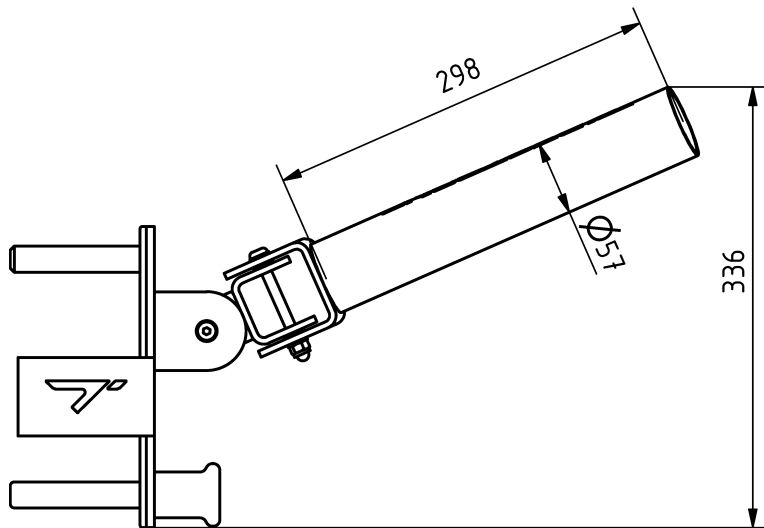

BESTRONG

[bestrongworld](#) [bestrongworld](#) [global.bestrong.com](#) info@bestrong.com