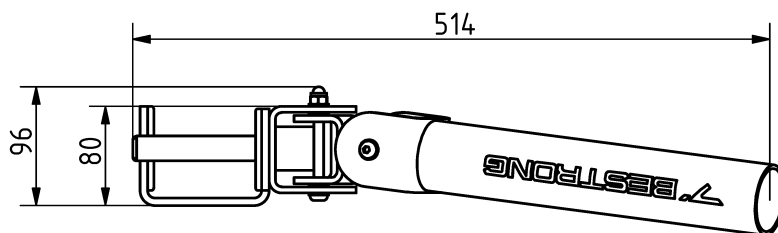

BESTRONG

[bestrongworld](#) [bestrongworld](#) [global.bestrong.com](#) info@bestrong.com