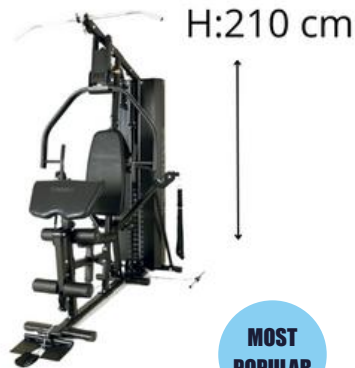

Concept2 E + PM5

IMPA code: 110134
FIT code: 100109

Concept2 SkiErg + PM5
incl Floorstand

IMPA code: 110134
FIT code: 100137

Check our online shop on www.fitatsea.com

FITNESS MULTIGYMS

Toorx MSX-60

IMPA code: 110111
FIT code: 103962