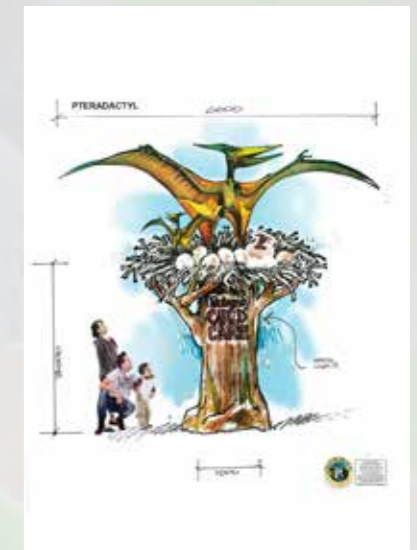

PREFABRICATED Rock Climbing Wall Panels -

Any Size and scale available

Climb & Play Themed Rock Climbing Wall

Realistic Climbing Wall Panels

CLIMBING FIG TREE

Alice in Wonderland

Natureworks is currently developing the full range of characters for Alice in Wonderland settings, along with mural art backdrops, the Rabbit house and the Mad Hatters tea Party setting.

Ally stands in the driveway and can be seen from afar. Friendly "Ally" the Alpaca now greets the children at the entry of Ally's Kindy everyday.

Logos & Entry Statements

On The Drawing Board

Prehistoric Playground Entry Arch