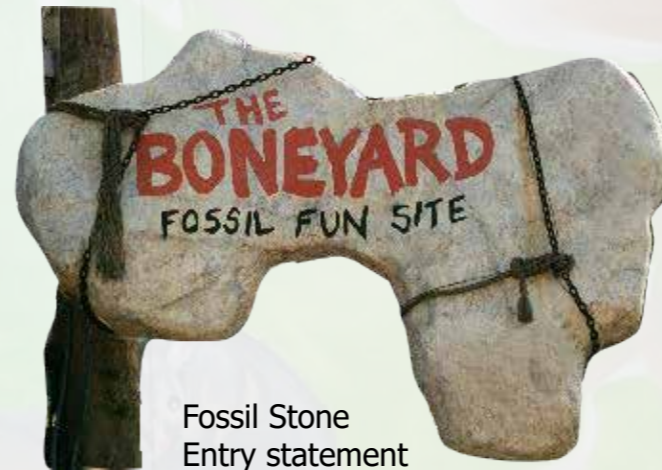

Requirement for softfall will vary according to the specifications / heights of each piece.

Climb & Play - Prehistoric

Climb on Dinosaur Bones - Giant Triceratops Head and Rib fossils

Climb on Dinosaur Bones
Giant Triceratops Head

Custom Dinosaur Ribs Bones - Inspirational Ideas for Prehistoric Theming - Mini putt Putt, Entry Statements

Lizard Rock Climber

Fossil Stone
Entry statement
or sign for
playground

Giant Fossil Bones - ideal for seating or sandpit edging or indoor or outdoor climbing rocks for young children.