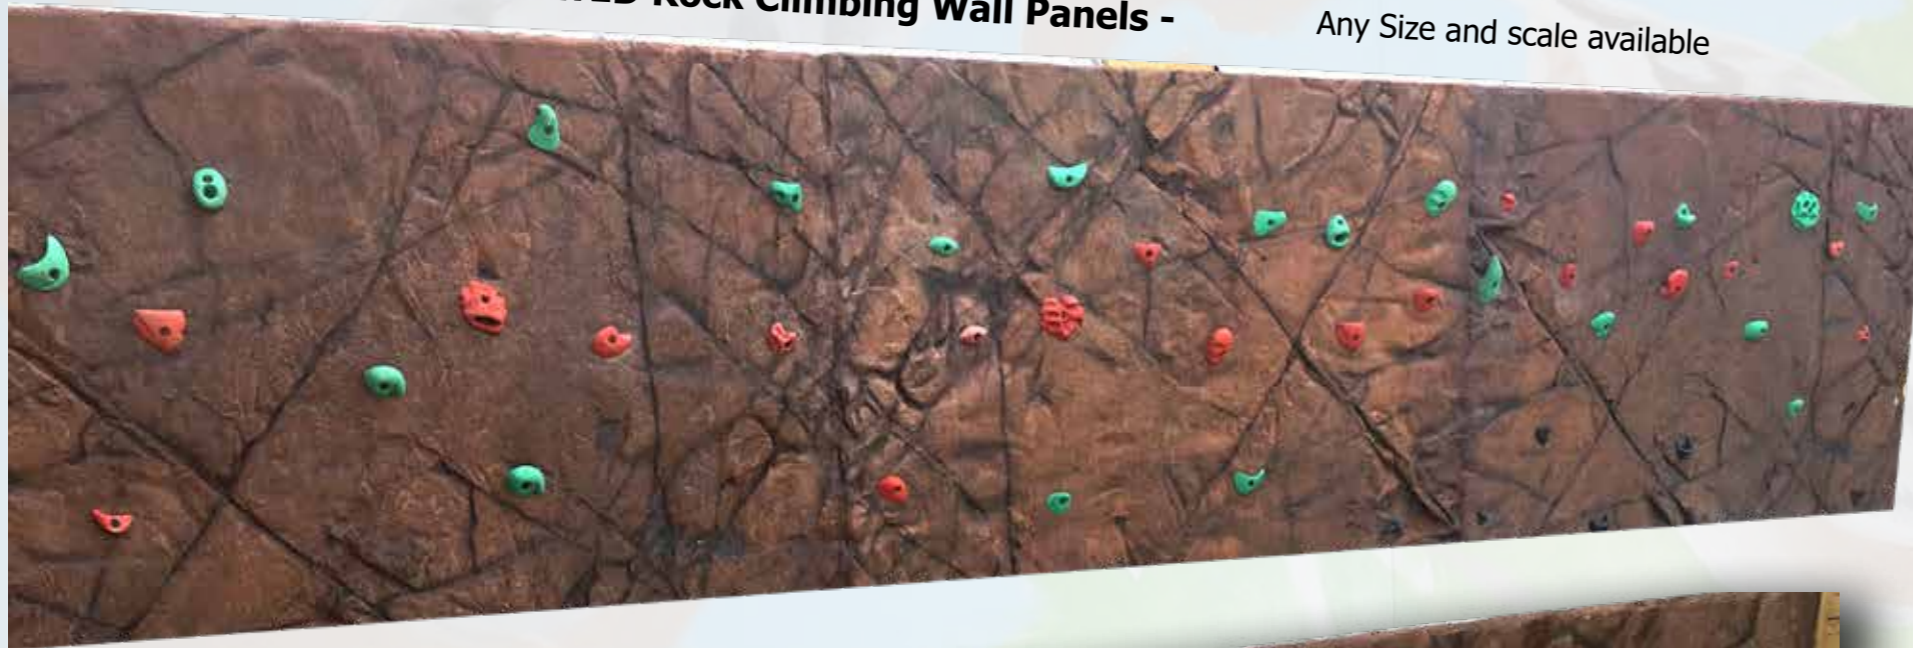

They are constructed from a variety of mediums - choose from lightweight durable fibreglass, or a concrete blend that easily mounts to any play area. Mounting hardware can be provided.

Fossil Find

Climb & Play

PREFABRICATED Rock Climbing Wall Panels -

Any Size and scale available

Climb & Play Themed Rock Climbing Wall

Realistic Climbing Wall Panels

CLIMBING FIG TREE

Alice in Wonderland

Natureworks is currently developing the full range of characters for Alice in Wonderland settings, along with mural art backdrops, the Rabbit house and the Mad Hatters tea Party setting.