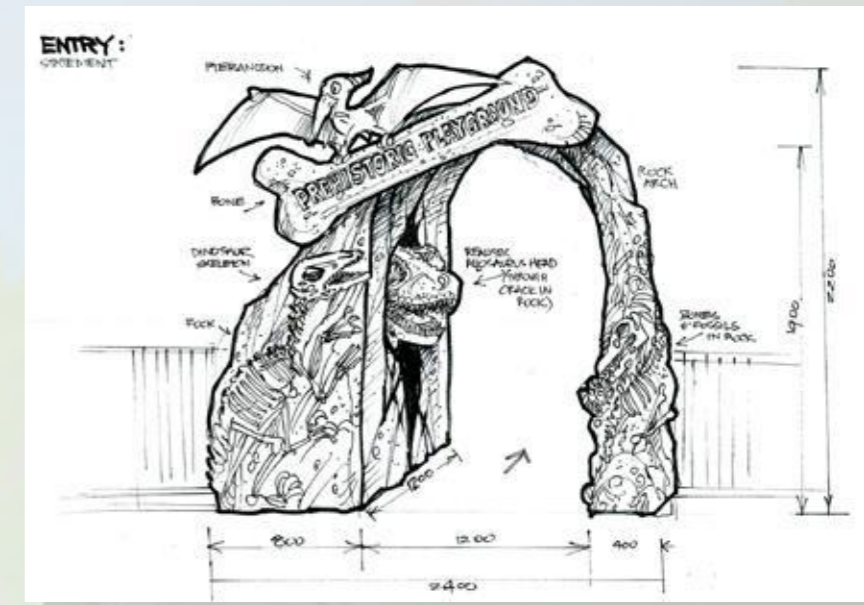

On The Drawing Board

Prehistoric Playground Entry Arch