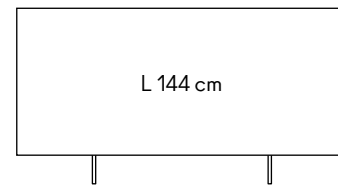

33,8
13,3"
76,4
30"
33,8
13,3"