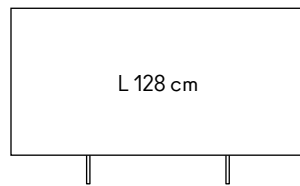

25,8
10,1"
76,4
30,1"
25,8
10,1"