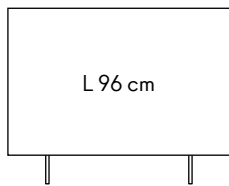

17,8
7"
60,4
23,8"
17,8
7"