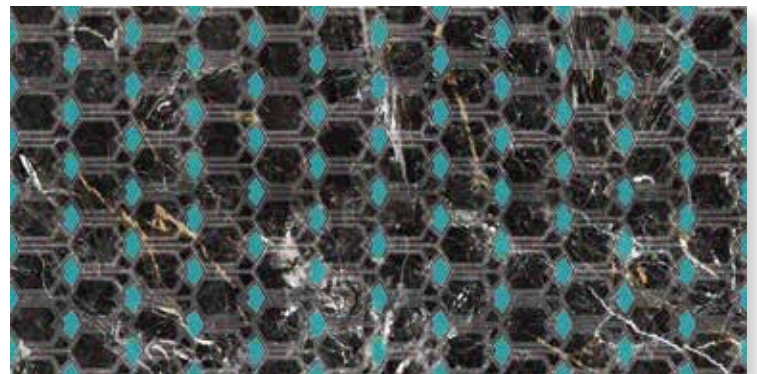

118724 | FASCIA TWIST DARK WAVE polished

60x120 cm - 24"x47"

● 305