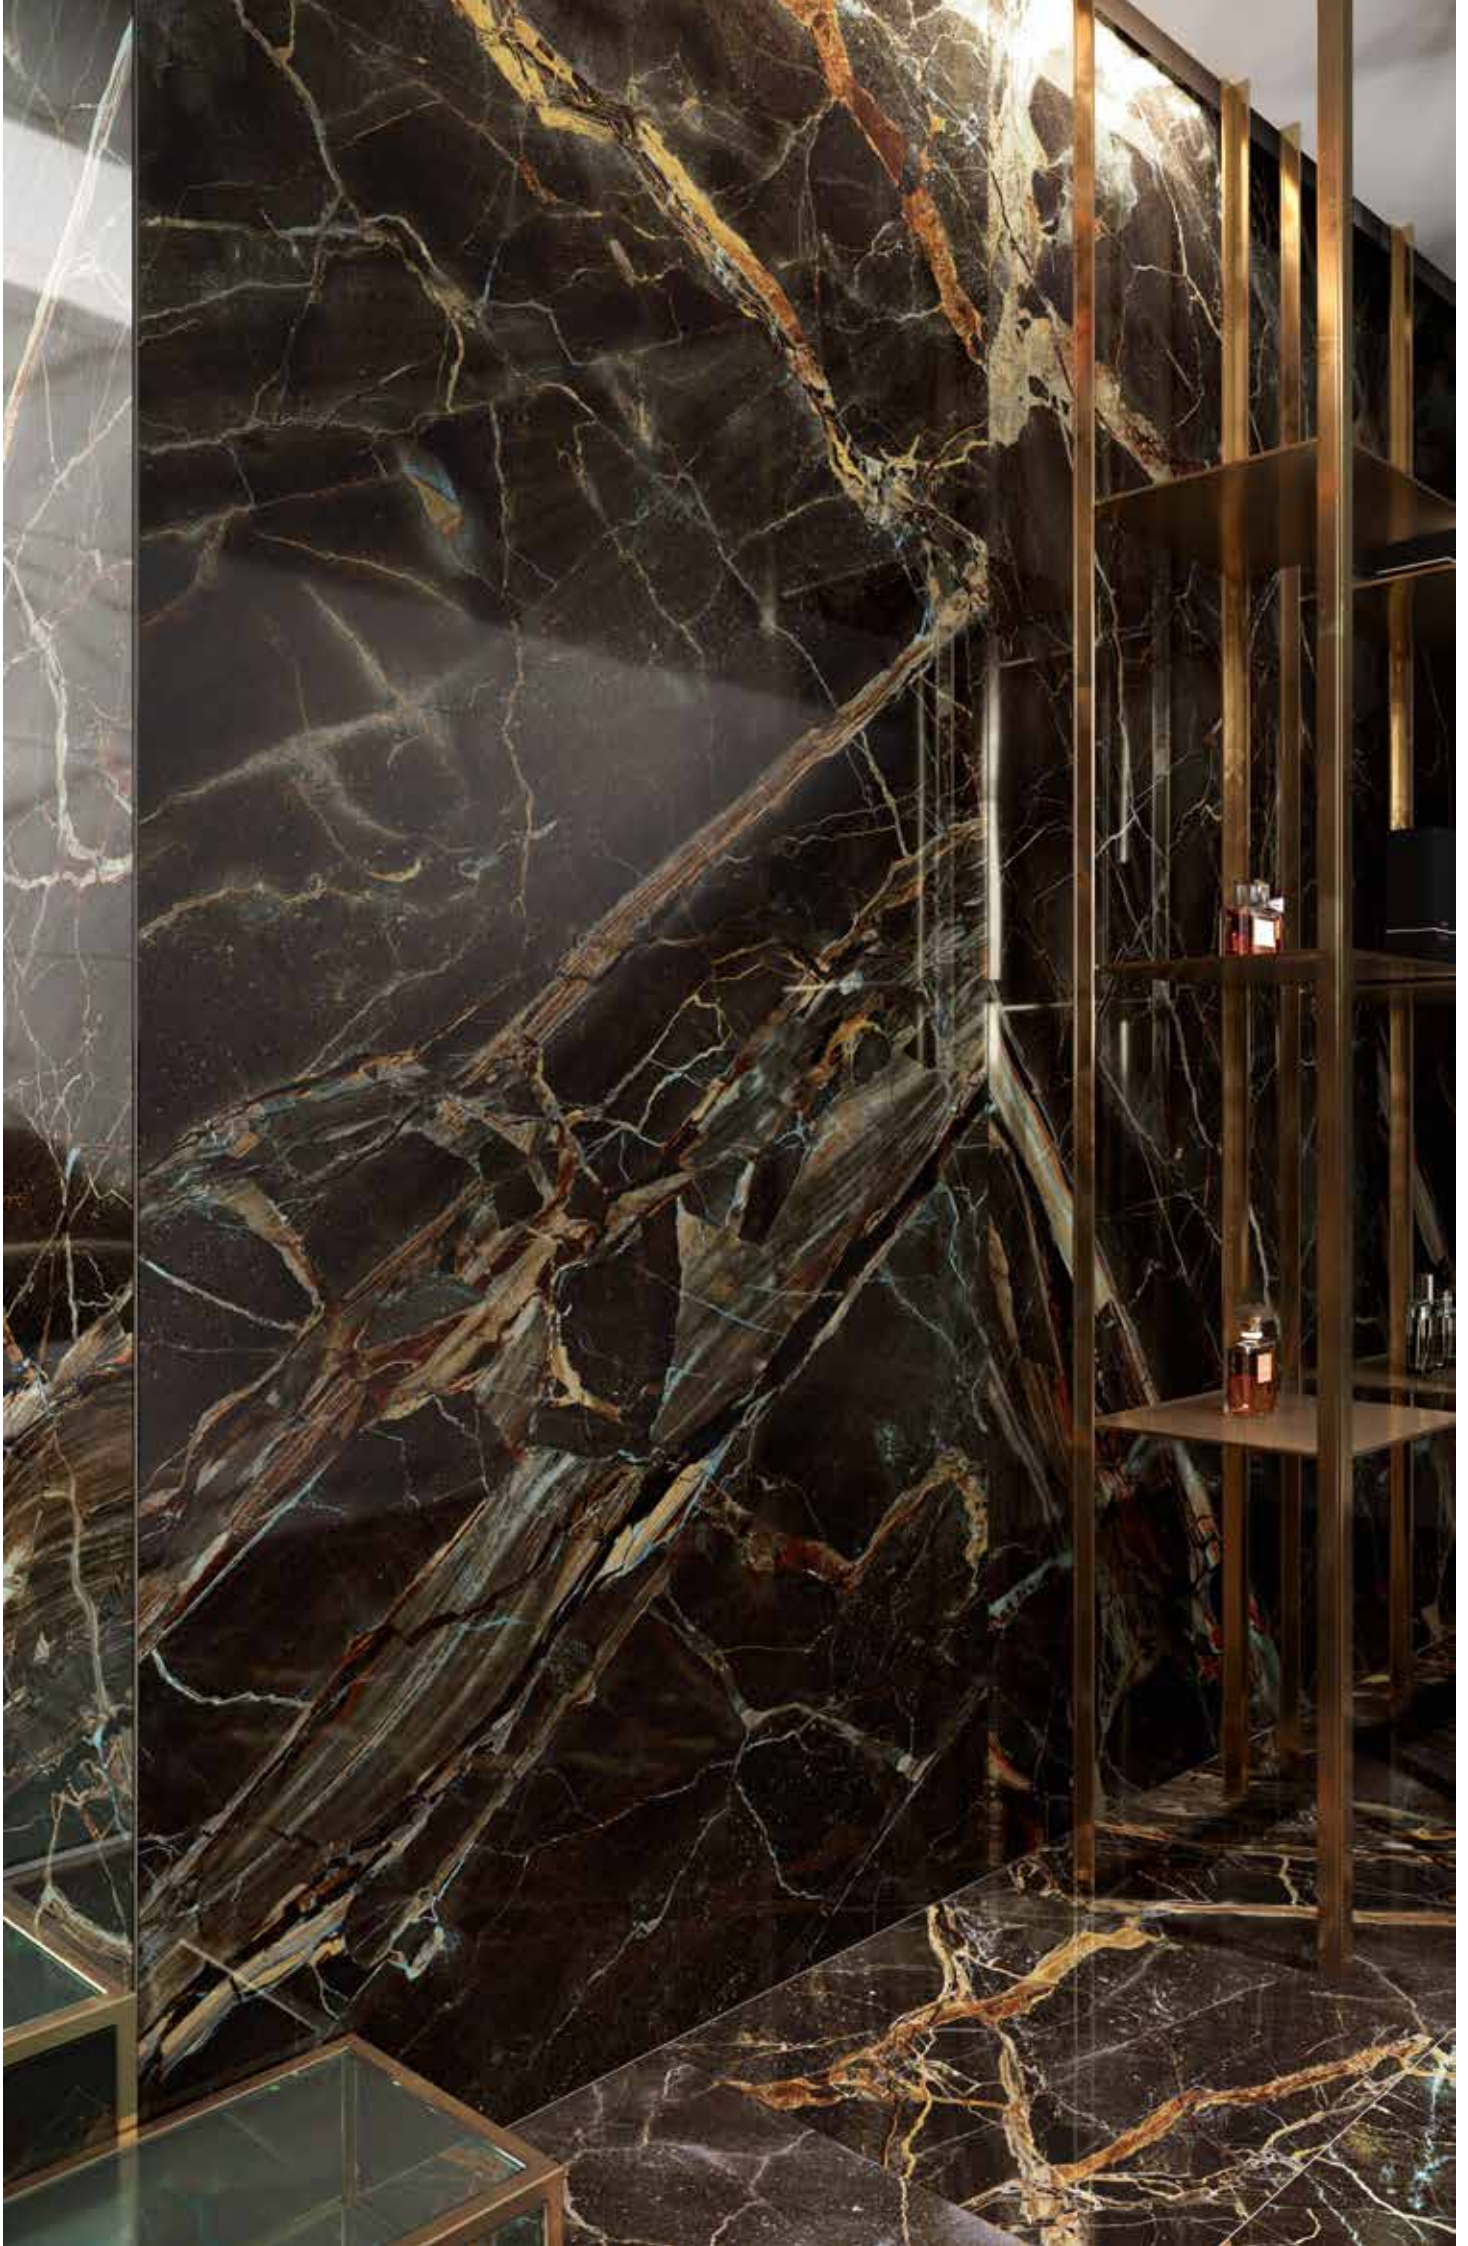

DETAILS THAT ENHANCE THE MATERIAL

DETTAGLI
CHE ESALTANO
LA MATERIA

RHAPSODY

LUXURY **MARBLE** LOOK

7 mm
Porcelain stoneware

EMOTION

CARAVAGGIO GOLD

SETTING REALIZED WITH - AMBIENTE REALIZZATO CON:
CARAVAGGIO GOLD 120x260 cm polished - 47"x102" | 60x120 cm polished - 24"x47" | 60x60 cm polished - 24"x24"
EMOTION 60x120 cm polished - 24"x47"