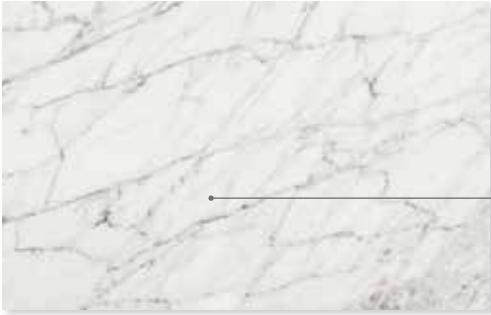

**WHITE
FUN**

UNIVERSE

**DARK
WAVE**

**WHITE
BEAUTY**

**COLOURS
COLORI**

**CARAVAGGIO
GOLD**

**BROWN
WAVE**

EMOTION

FANTASY

ALLURE