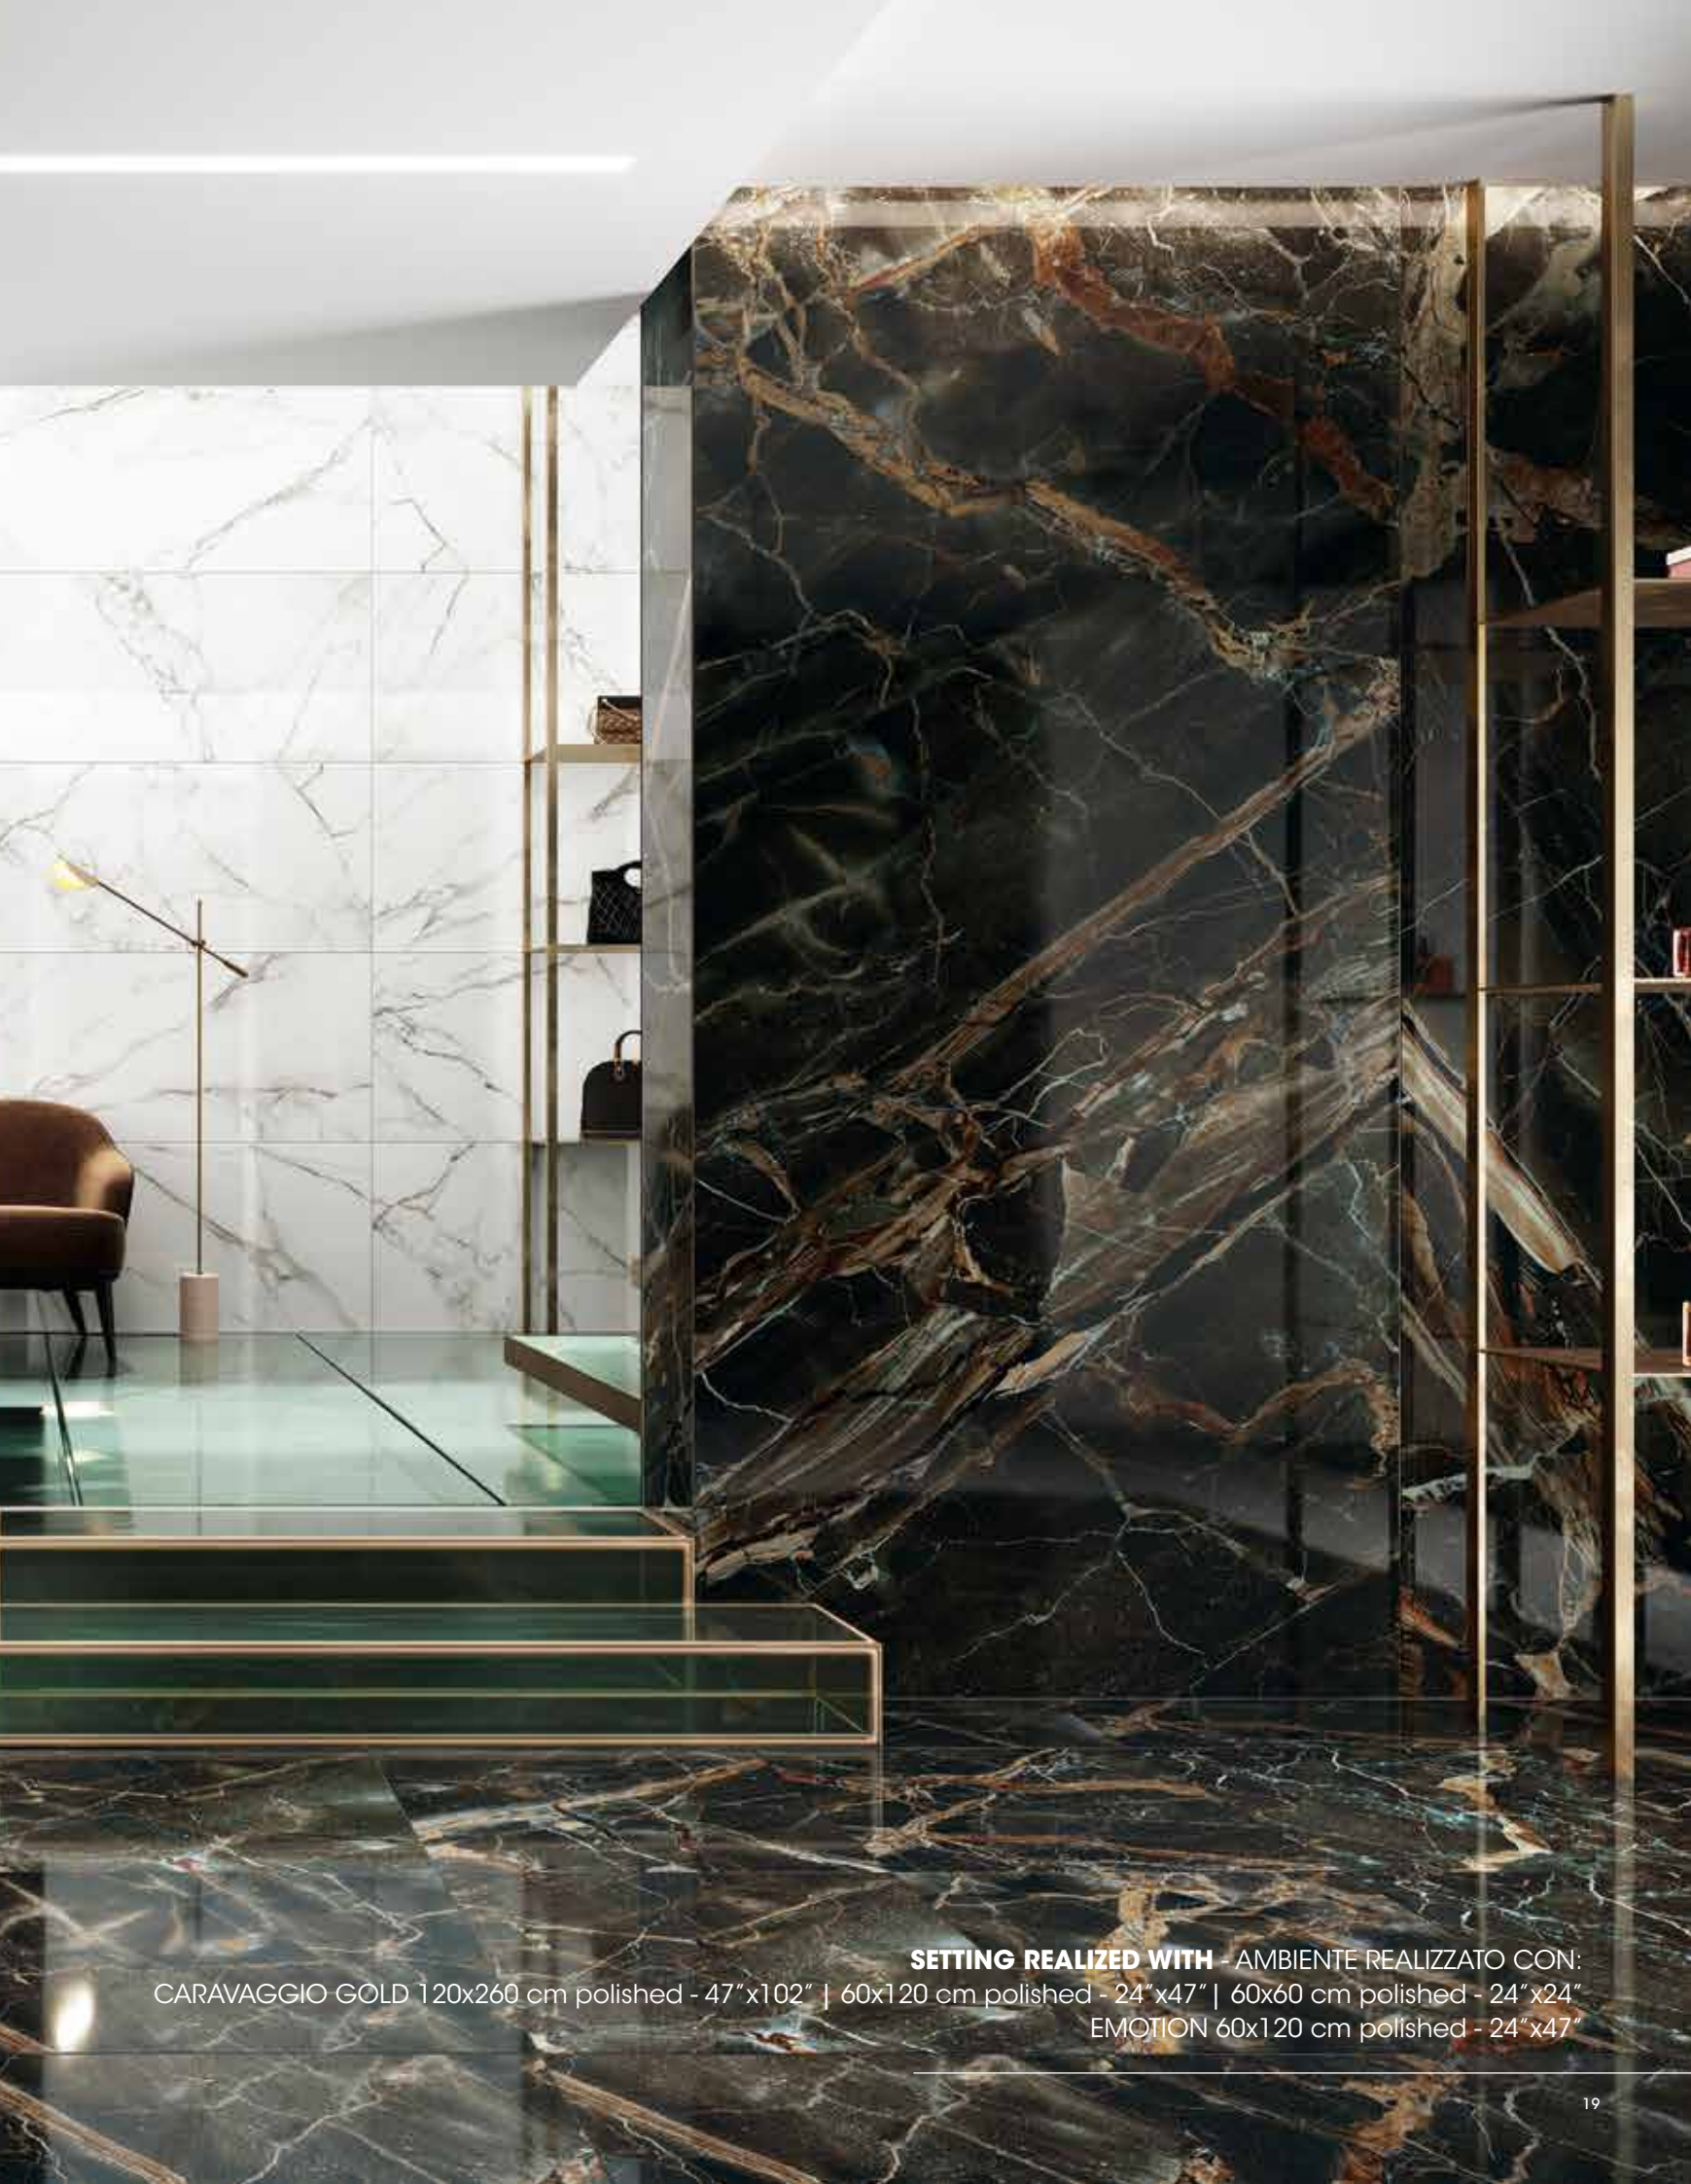

DETAILS THAT ENHANCE THE MATERIAL

DETTAGLI
CHE ESALTANO
LA MATERIA

RHAPSODY

LUXURY **MARBLE** LOOK

7 mm
Porcelain stoneware

EMOTION

CARAVAGGIO GOLD

SETTING REALIZED WITH - AMBIENTE REALIZZATO CON:
CARAVAGGIO GOLD 120x260 cm polished - 47"x102" | 60x120 cm polished - 24"x47" | 60x60 cm polished - 24"x24"
EMOTION 60x120 cm polished - 24"x47"