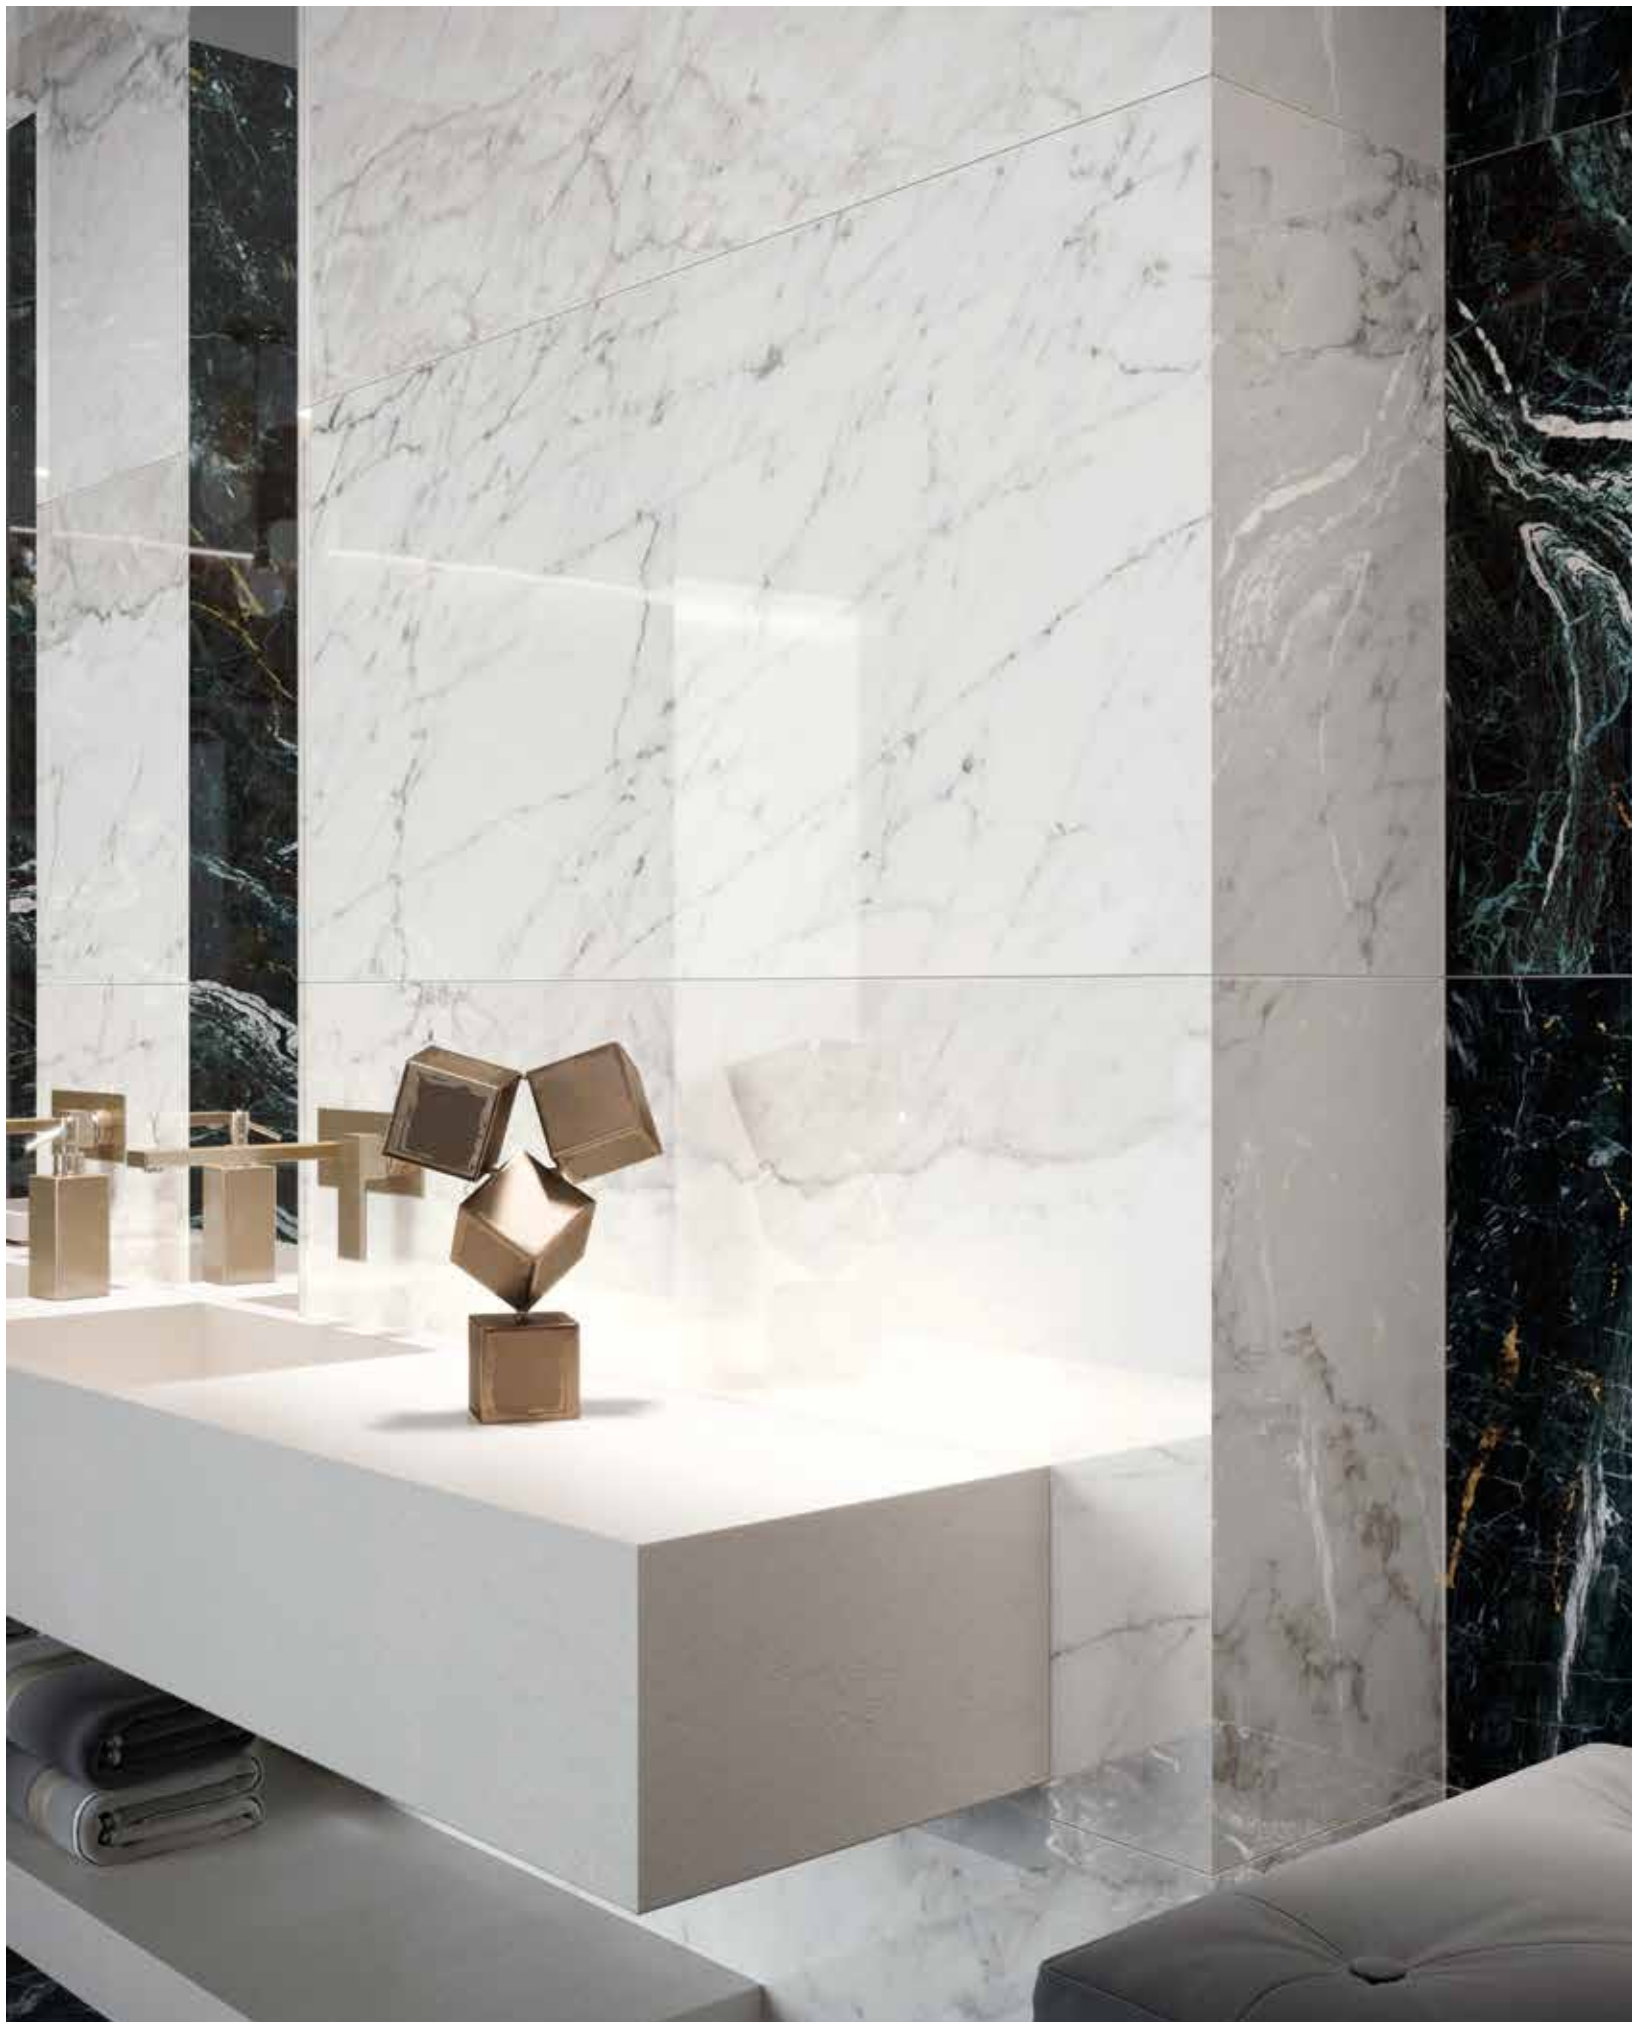

STYLISH DECOR TO COMPLEMENT THE ENVIRONMENT

DECORI PREZIOSI IN
ARMONIA CON L'AMBIENTE

RHAPSODY

LUXURY **MARBLE** LOOK

7 mm
Porcelain stoneware

WHITE
FUN

DARK WAVE

SETTING REALIZED WITH - AMBIENTE REALIZZATO CON:
DARK WAVE 120x260 cm polished - 47" x 102" | 60x120 cm polished - 24" x 47" | 60x60 cm polished - 24" x 24"
WHITE FUN 60x120 cm polished - 24" x 47"
OUTLINE DARK 60x120 cm polished - 24" x 47"