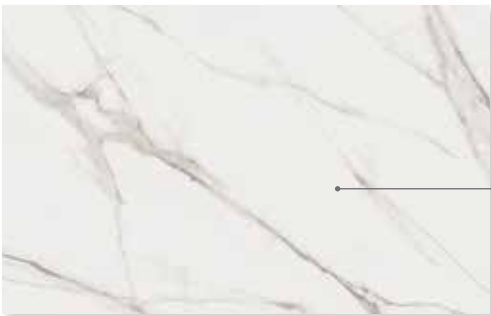

**WHITE
FUN**

UNIVERSE

**DARK
WAVE**

**WHITE
BEAUTY**

**COLOURS
COLORI**

**CARAVAGGIO
GOLD**

**BROWN
WAVE**

EMOTION

FANTASY

ALLURE