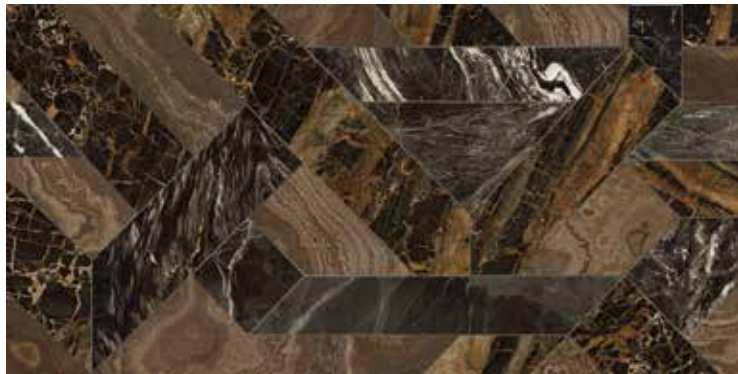

DECORS DECORI

118716 | OUTLINE BLUE polished

60x120 cm - 24"x47"

■ 203

118715 | OUTLINE COLD polished

60x120 cm - 24"x47"

■ 203

118714 | OUTLINE DARK polished