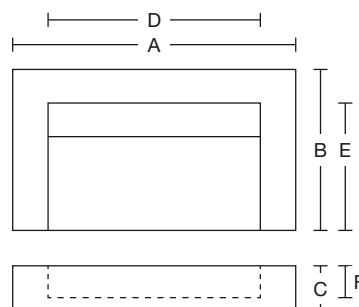

Disponible en series: / Available in series:

- Avalon
- Serena Crosscut
- Serena Veincut
- Marble Dolomita Pulido
- Marble Dolomita Mate

Dimensiones generales: / Overall dimensions:

A 800 mm   B 455 mm   C 120 mm

Dimensiones del seno: / Sink dimensions:

D 600 mm   E 360 mm   F 95 mm