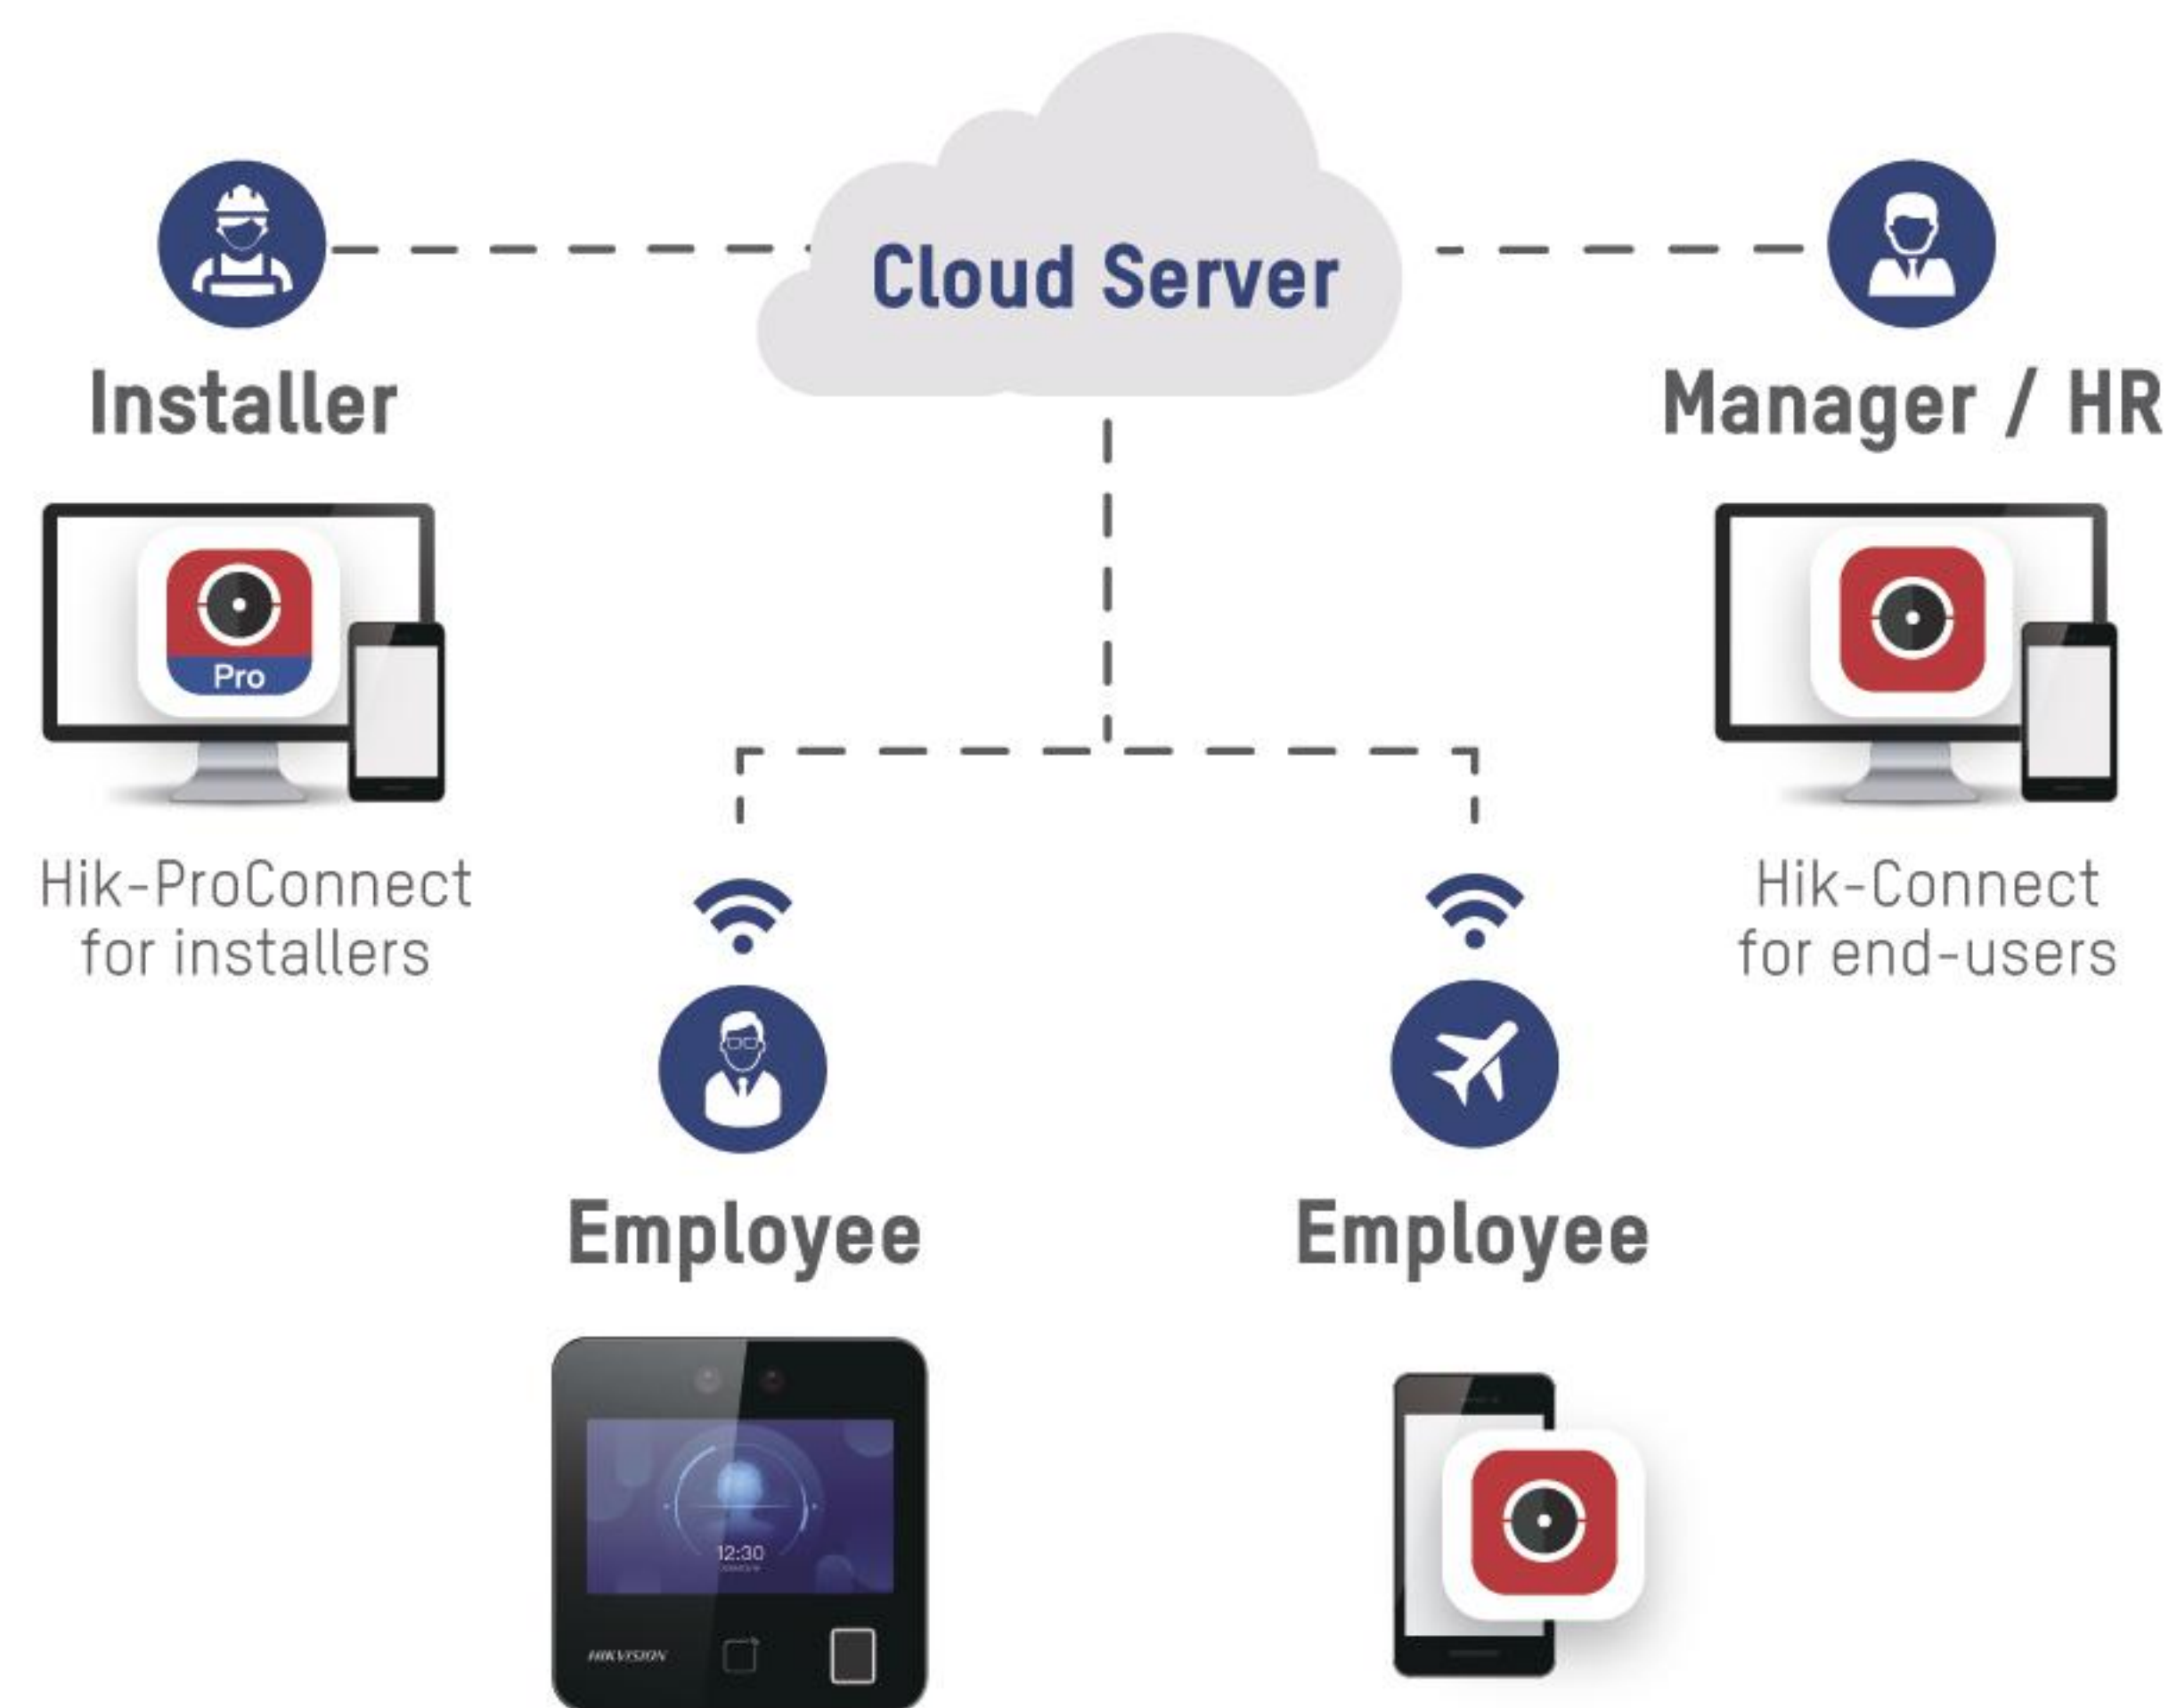

Top level security

- Anti-spoofing detection
- Privacy protection

Flexible On-premise & Cloud-based Solutions

1 Cloud-based solution

- Cloud deployment with no server needs
- Employee flexible GPS clocking in

Hik-Connect download Learn more about cloud-based solution

2 On-premise solution

- Lightweight local deployment
- Professional access control & time attendance management

HikCentral Access Control download Learn more about on-premise solution

Product Showcase

DS-K1T341A

- ✓ Face
- ✓ Fingerprint
- ✓ Card

- 3,000 face capacity
- Card Type: **M1**
- 4.3-inch touch screen
- Support video intercom
- **IP65**
- Support lock relay

DS-K1T342

- ✓ Face
- ✓ Fingerprint
- ✓ Card