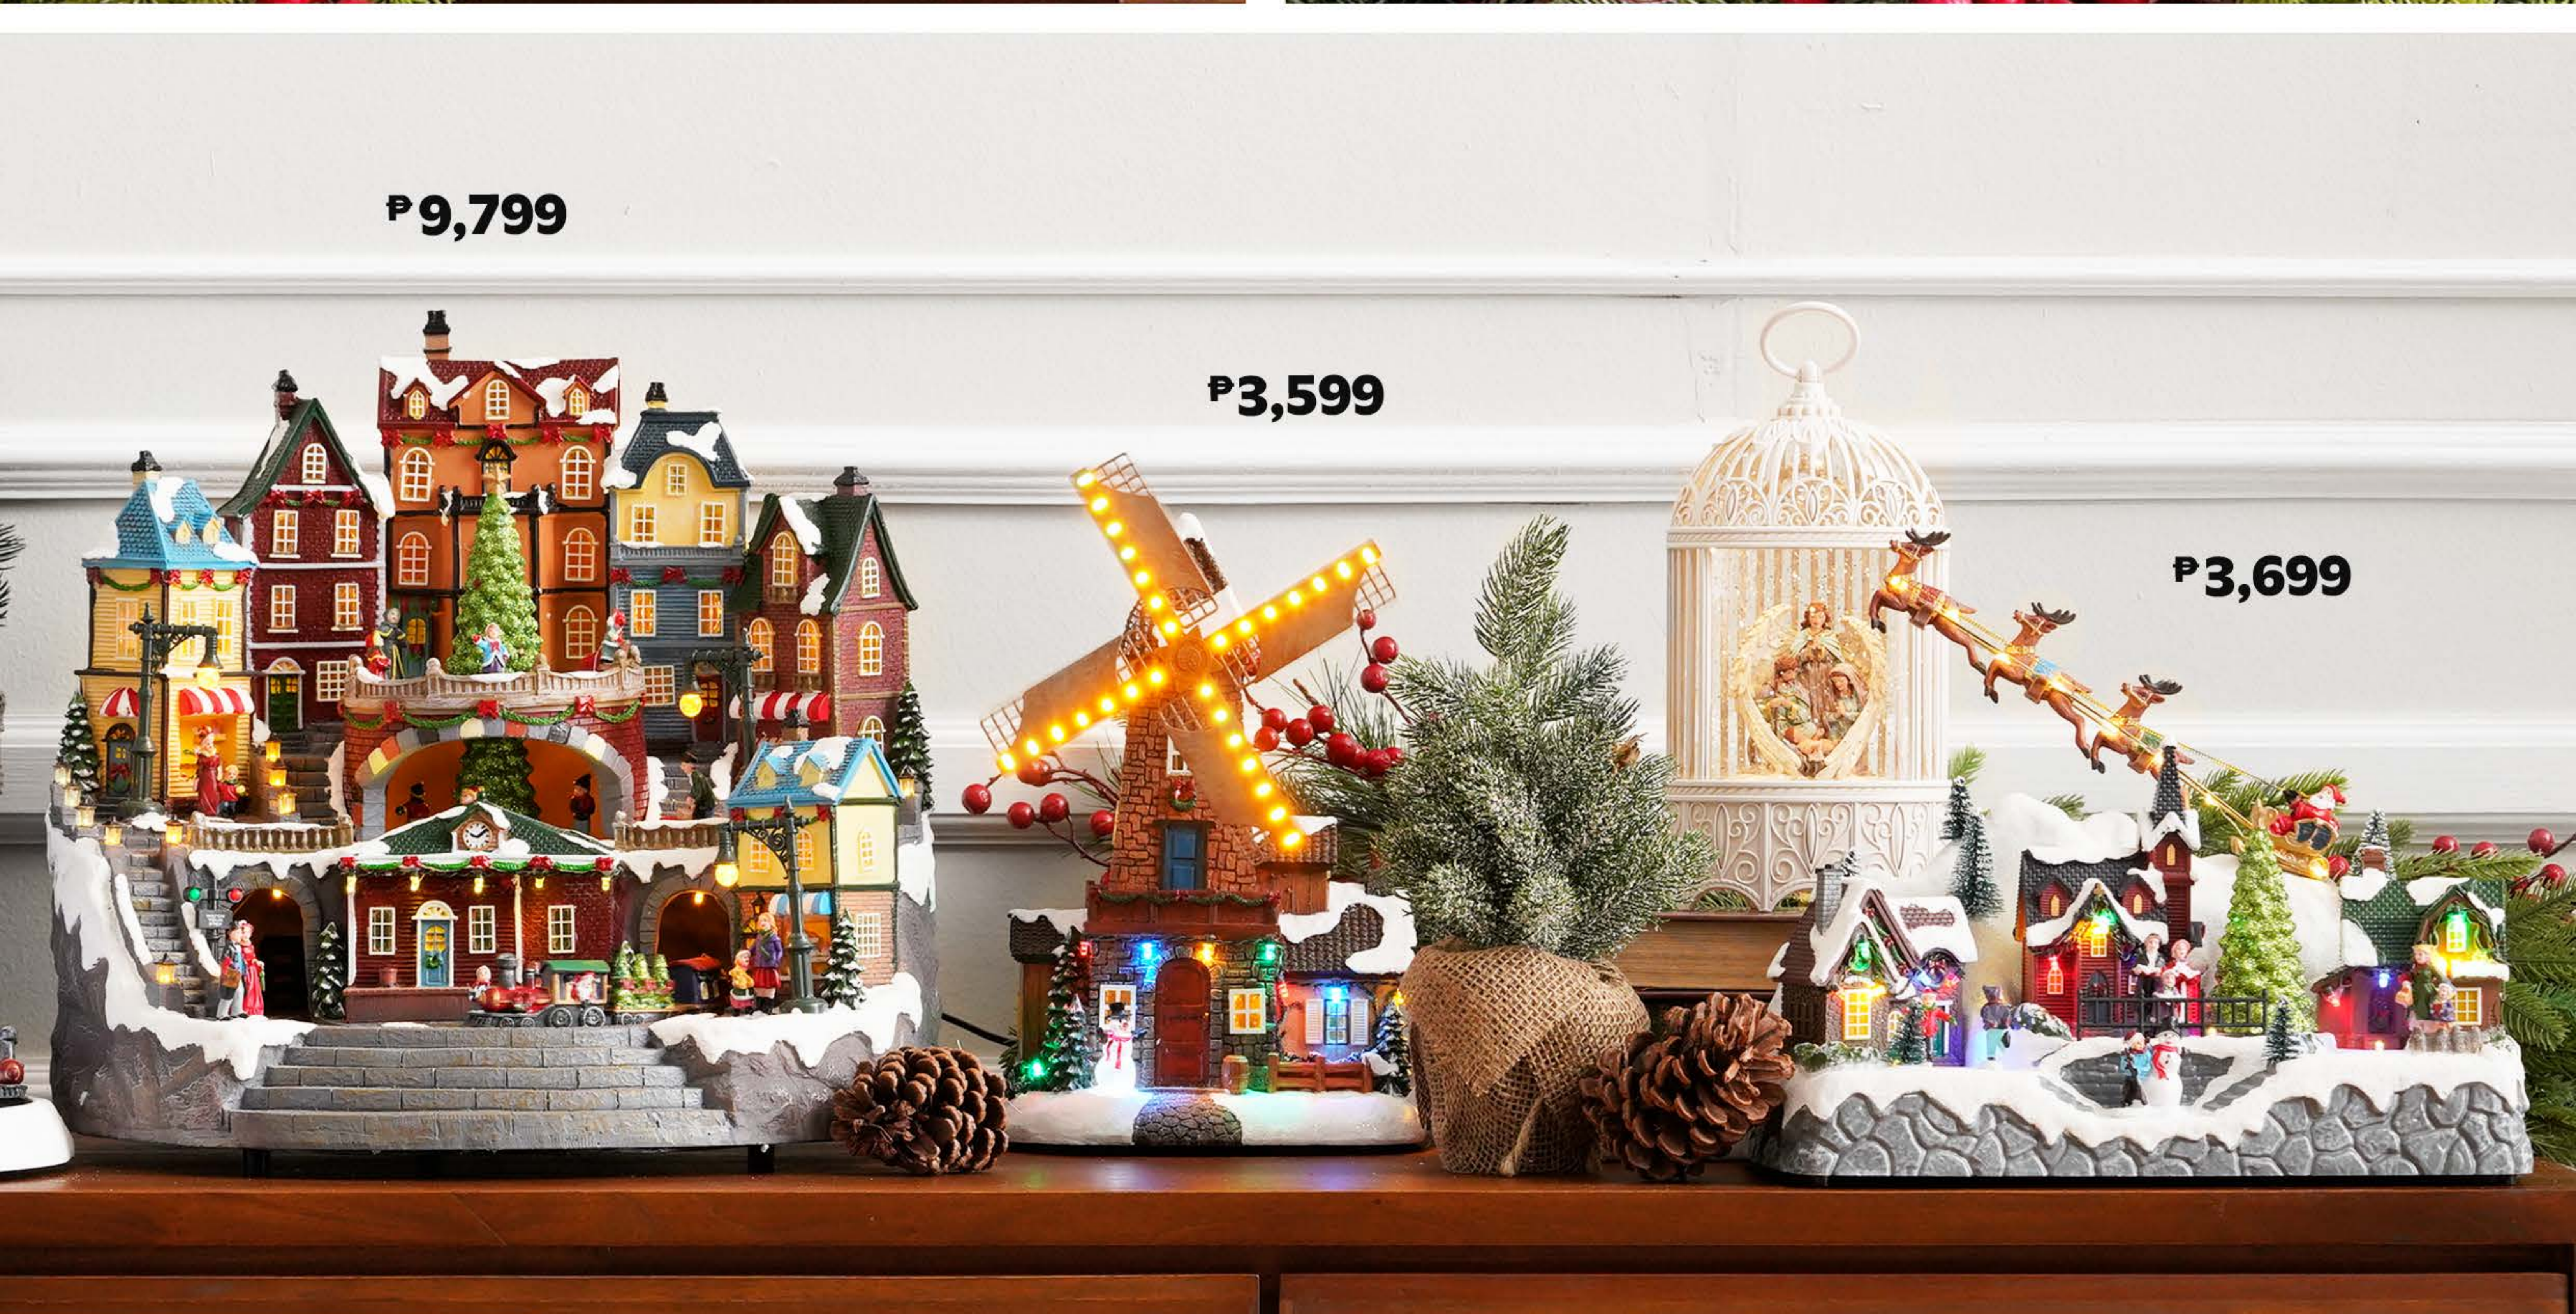

₱9,799

₱3,599

₱3,699