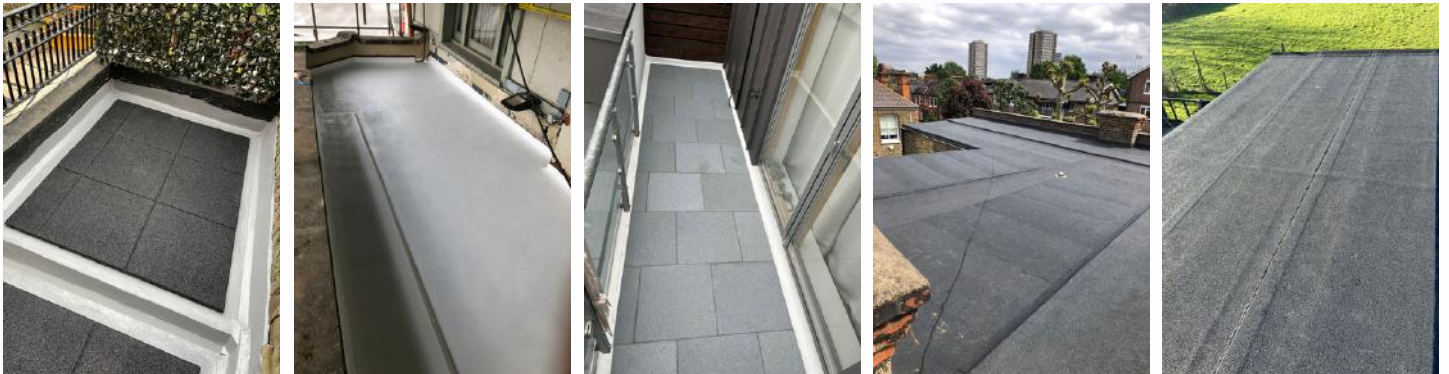

SMITH'S ASPHALT & FLAT ROOFING LTD

SMITH'S

ASPHALT & FLAT ROOFING

Small family run business offering anything from complete renewals and new projects to repairs on all asphalt and flat roofs, balconies, terraces, walkways and stairs.