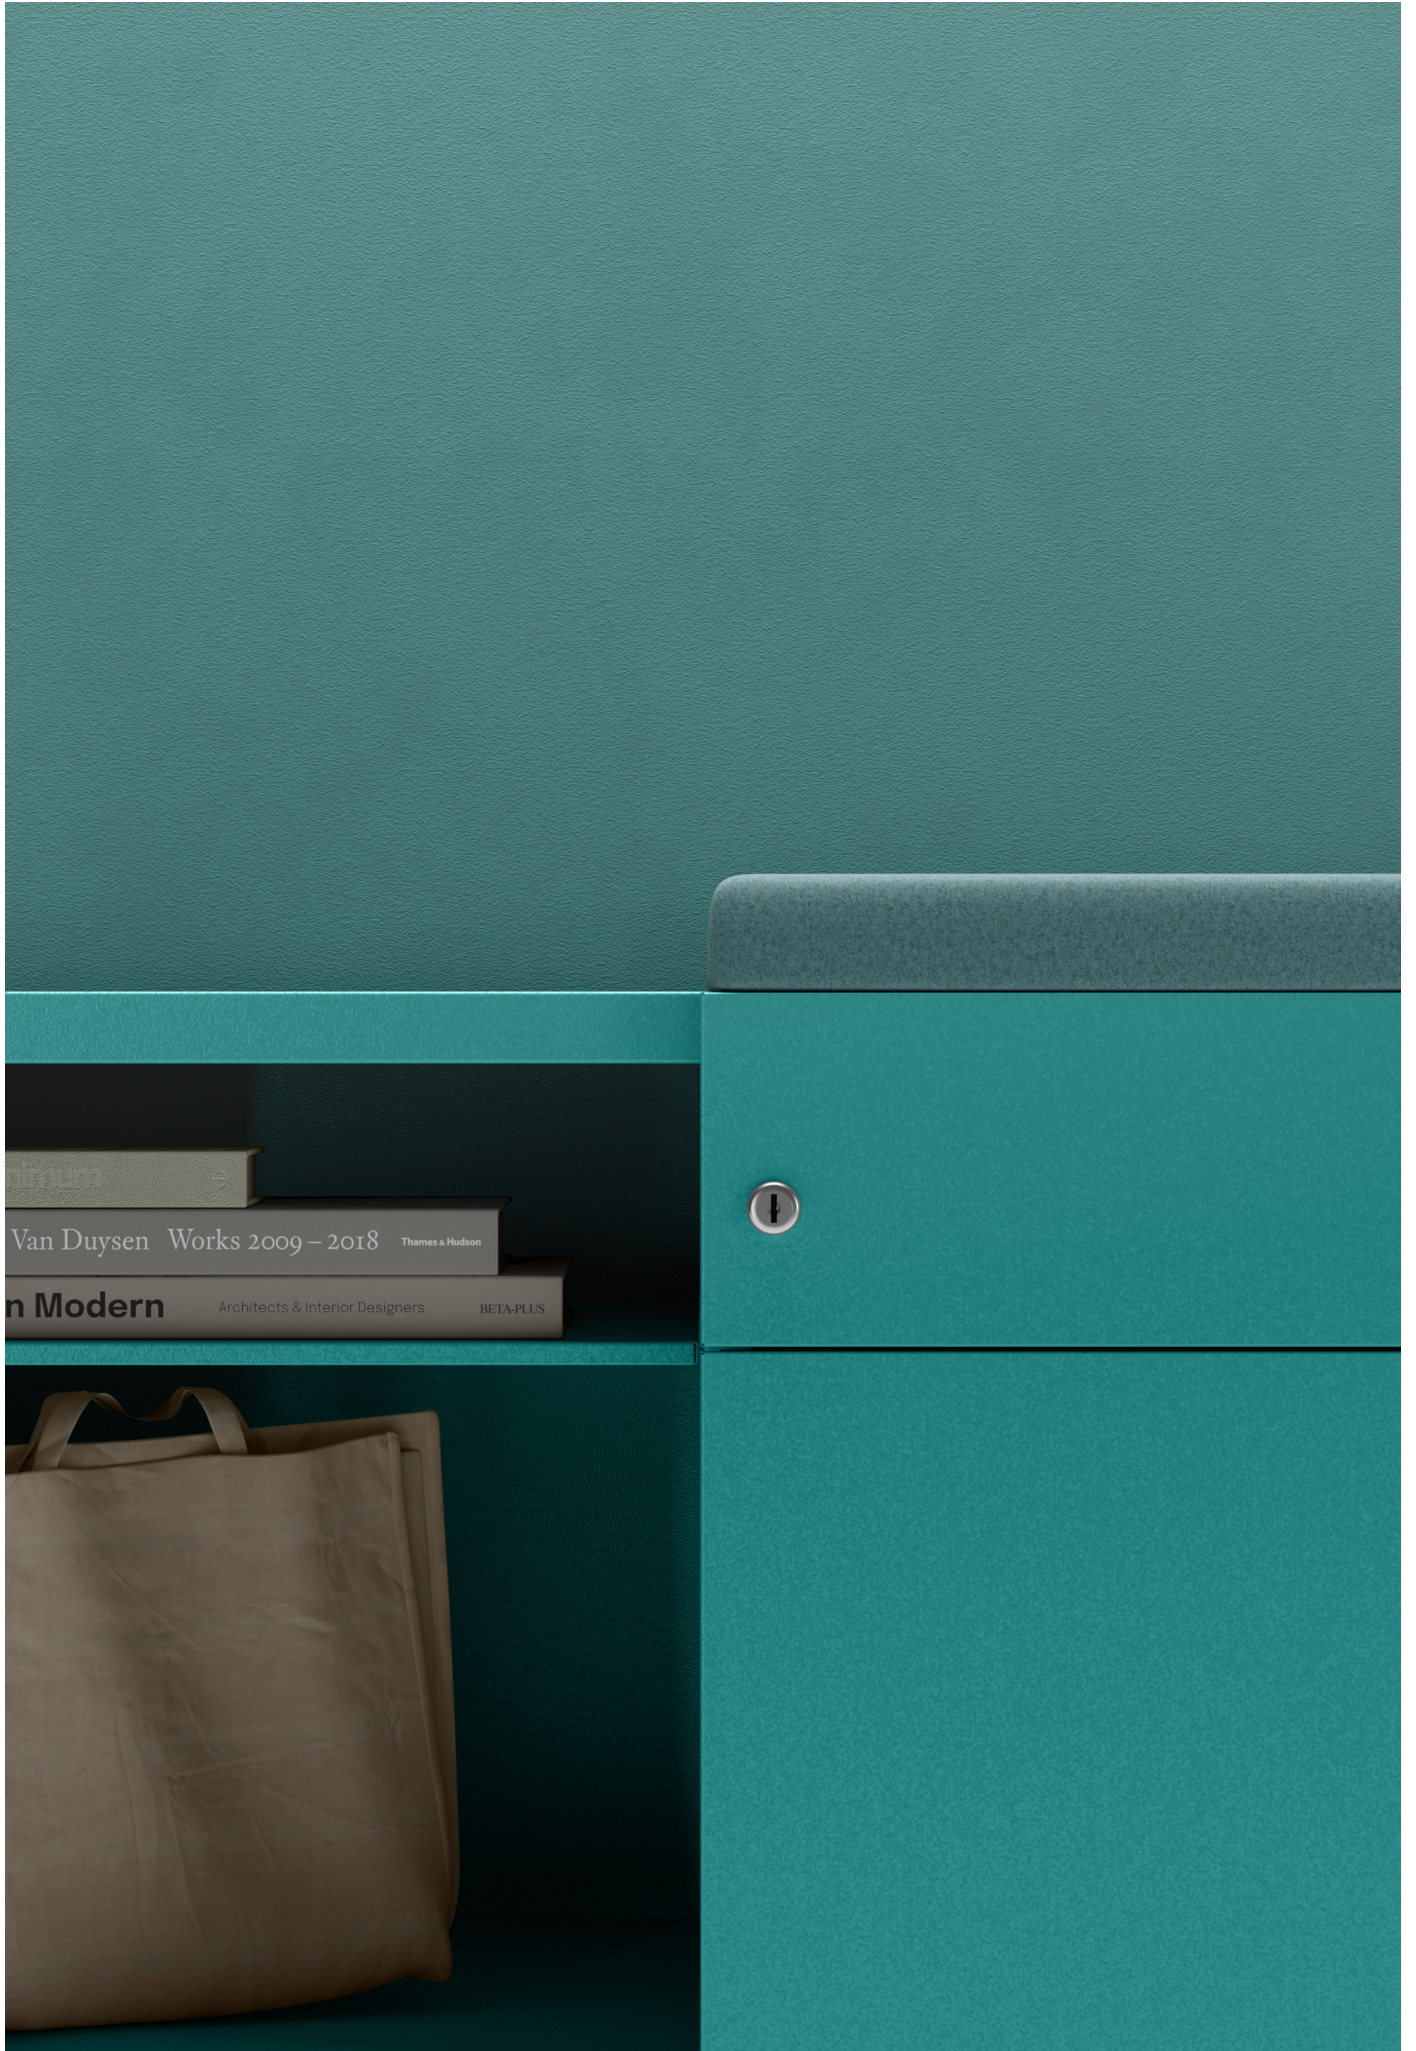

Caddy

Specification

BISLEY

Influents

Van Duysen Works 2009 - 2018 Thames & Hudson

Modern Architects & Interior Designers BETA-PLUS

Personal storage at its very best – the Caddy.

Mobile, secure and multi-functional, your Caddy will perform throughout the workplace; under your desk, against a wall, or can be used to subtly divide open offices.

Mounted on castors, Bisley's Caddy doesn't have to live in one space, it can be taken to wherever it is needed most, using its 360 drag handle.

Both functional and versatile, the Caddy provides not only secure, individual stowage, but with the addition of a seat pad, it's an ideal perch place for impromptu collaboration.