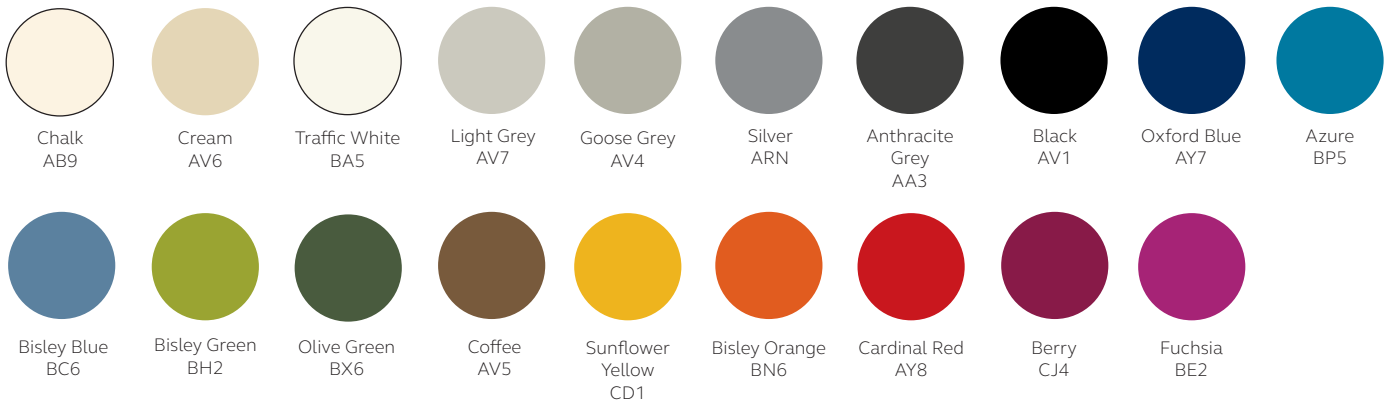

Specification Notes

Locking options:

All Caddy units are listed with AB locking.

AB

Finish options:

Palette one

Palette two 5% surcharge applies.

Additional materials

Seat pads

Seat pads are available in Camira Xtreme.

Decorative tops

Decorative laminate tops are available from the Vision wood palette.

BISLEY