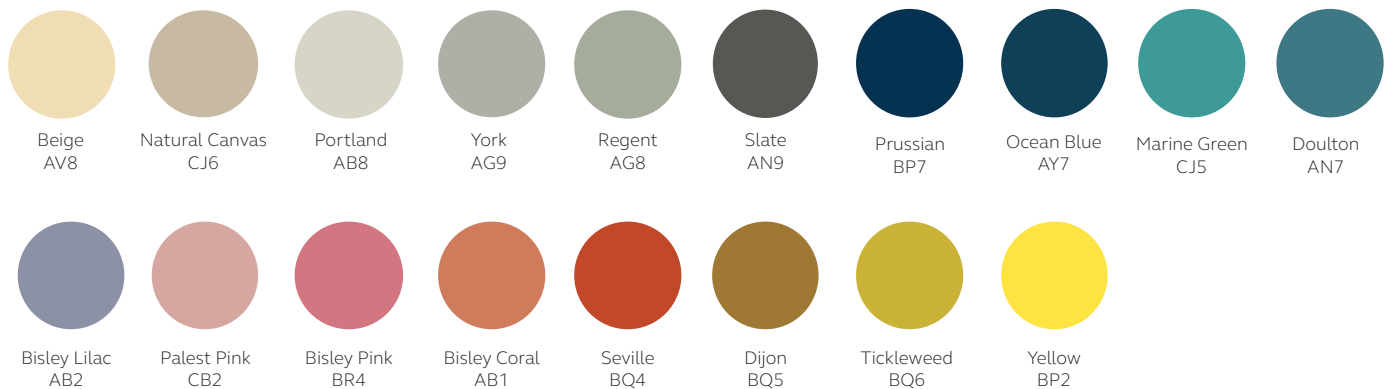

Additional materials

Seat pads

Seat pads are available in Camira Xtreme.

Decorative tops

Decorative laminate tops are available from the Vision wood palette.