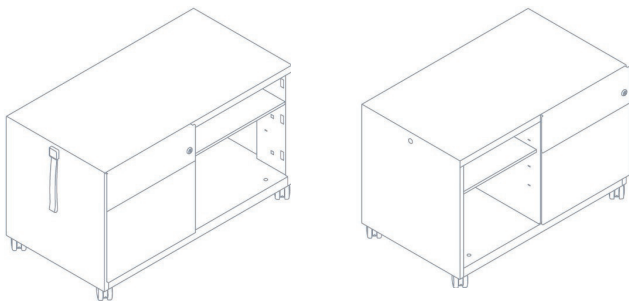

Caddy

Specification

BISLEY

Influents

Van Duysen Works 2009 - 2018 Thames & Hudson

Modern Architects & Interior Designers BETA-PLUS

Personal storage at its very best – the Caddy.

Mobile, secure and multi-functional, your Caddy will perform throughout the workplace; under your desk, against a wall, or can be used to subtly divide open offices.

Mounted on castors, Bisley's Caddy doesn't have to live in one space, it can be taken to wherever it is needed most, using its 360 drag handle.

Both functional and versatile, the Caddy provides not only secure, individual stowage, but with the addition of a seat pad, it's an ideal perch place for impromptu collaboration.

Colourful – With a broad range of colours, fabrics and laminate available, the Caddy provides an attractive and colourful addition to the workplace.

Range Overview

Caddy is 490mm (19") deep.

Left hand

Right hand

CADM10RH

Accessories

Seat pad H: 38mm (1.5") W: 422mm (16.6") D: 490mm (19.3")

Product Code	Description
SPAD4249:*XXXXX	Seat Pad

Decorative top H: 325mm (1") D: 490mm (19.3")

Product Code	Description	Width
DT080049025	Decorative Top	800mm (31.5")
DT090049025	-	900mm (35.4")
DT100049025	-	1000mm (39.5")