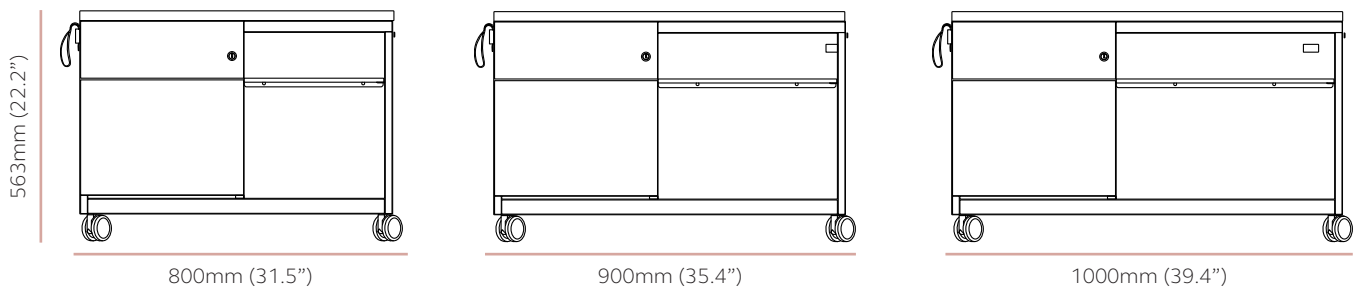

Colourful – With a broad range of colours, fabrics and laminate available, the Caddy provides an attractive and colourful addition to the workplace.

Range Overview

Caddy is 490mm (19") deep.

Left hand

Right hand

CADM10RH

Accessories

Seat pad H: 38mm (1.5") W: 422mm (16.6") D: 490mm (19.3")

Product Code	Description
SPAD4249:*XXXXX	Seat Pad

Decorative top H: 325mm (1") D: 490mm (19.3")

Product Code	Description	Width
DT080049025	Decorative Top	800mm (31.5")
DT090049025	-	900mm (35.4")
DT100049025	-	1000mm (39.5")