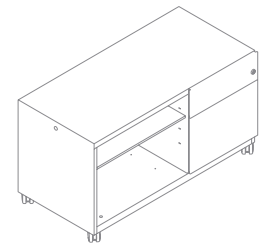

Mounted on castors, Bisley's Caddy doesn't have to live in one space, it can be taken to wherever it is needed most, using its 360 drag handle.

Both functional and versatile, the Caddy provides not only secure, individual stowage, but with the addition of a seat pad, it's an ideal perch place for impromptu collaboration.

Customisable – Available in either a left-hand or right-hand configuration with an easily adjustable shelf as standard.

Perch point – Add a seat pad to your Caddy to create a perch point for impromptu catch-ups or collaboration.

Colourful – With a broad range of colours, fabrics and laminate available, the Caddy provides an attractive and colourful addition to the workplace.

Range Overview

Caddy is 490mm (19") deep.

Left hand

Right hand

CADM10RH

Accessories

Seat pad H: 38mm (1.5") W: 422mm (16.6") D: 490mm (19.3")

Product Code	Description
SPAD4249:*XXXXX	Seat Pad

Decorative top H: 325mm (1") D: 490mm (19.3")

Product Code	Description	Width
DT080049025	Decorative Top	800mm (31.5")
DT090049025	-	900mm (35.4")
DT100049025	-	1000mm (39.5")