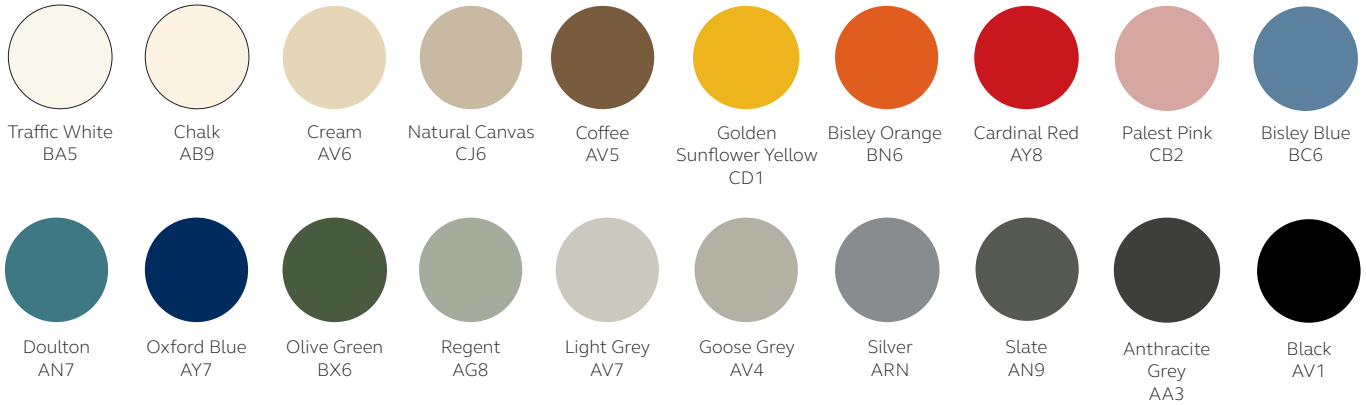

Specification Notes

Locking options:

All Caddy units are listed with AB locking.

AB

Finish options:

Palette one

Palette two 5% surcharge applies.

BISLEY