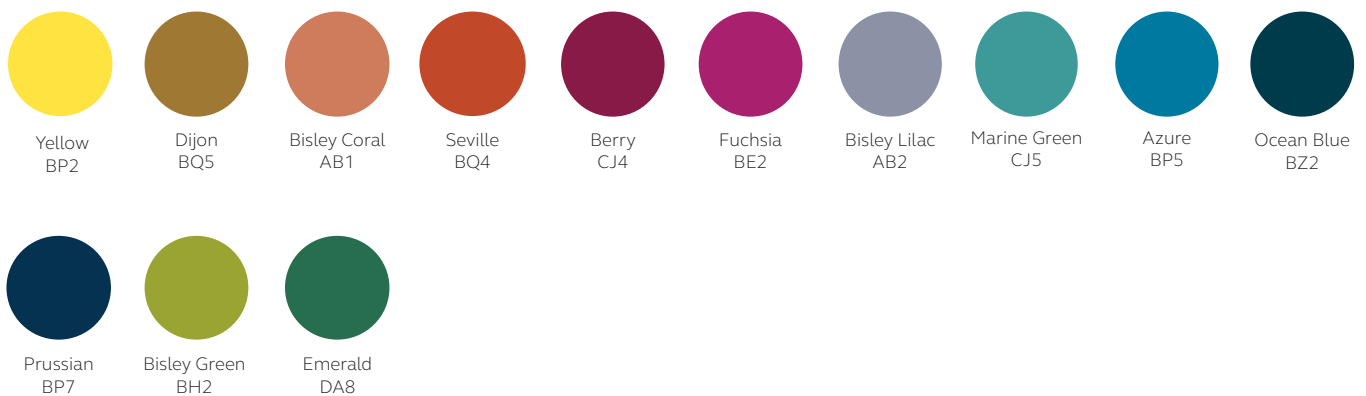

Specification Notes

Locking options:

All Caddy units are listed with AB locking.

AB

Finish options:

Palette one

Palette two 5% surcharge applies.

BISLEY