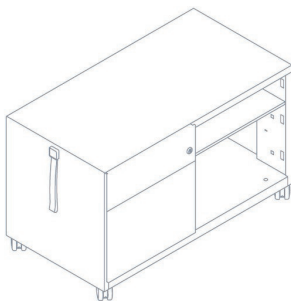

Additional materials

Left hand