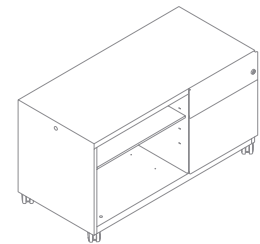

Mounted on castors, Bisley's Caddy doesn't have to live in one space, it can be taken to wherever it is needed most, using its 360 drag handle.

Both functional and versatile, the Caddy provides not only secure, individual stowage, but with the addition of a seat pad, it's an ideal perch place for impromptu collaboration.

Left hand

Right hand

Caddy

H: 563mm (22.2") D: 490mm (19.3")

Product Code	Description	Width
CADM08LH	Left hand configuration, one stationery drawer, one filing drawer	800mm (31.5")
CADM08RH	Right hand configuration, one stationery drawer, one filing drawer	800mm (31.5")
CADM09LH	Left hand configuration, one stationery drawer, one filing drawer	900mm (35.4")
CADM09RH	Right hand configuration, one stationery drawer, one filing drawer	900mm (35.4")
CADM10LH	Left hand configuration, one stationery drawer, one filing drawer	1000mm (39.4")
CADM10RH	Right hand configuration, one stationery drawer, one filing drawer	1000mm (39.4")

CADM10RH

Accessories

Seat pad H: 38mm (1.5") W: 422mm (16.6") D: 490mm (19.3")

Product Code	Description
SPAD4249:*XXXXX	Seat Pad

Decorative top H: 25mm (1") D: 490mm (19.3")

Product Code	Description	Width
DT080049025	Decorative Top	800mm (31.5")
DT090049025	-	900mm (35.4")
DT100049025	-	1000mm (39.5")