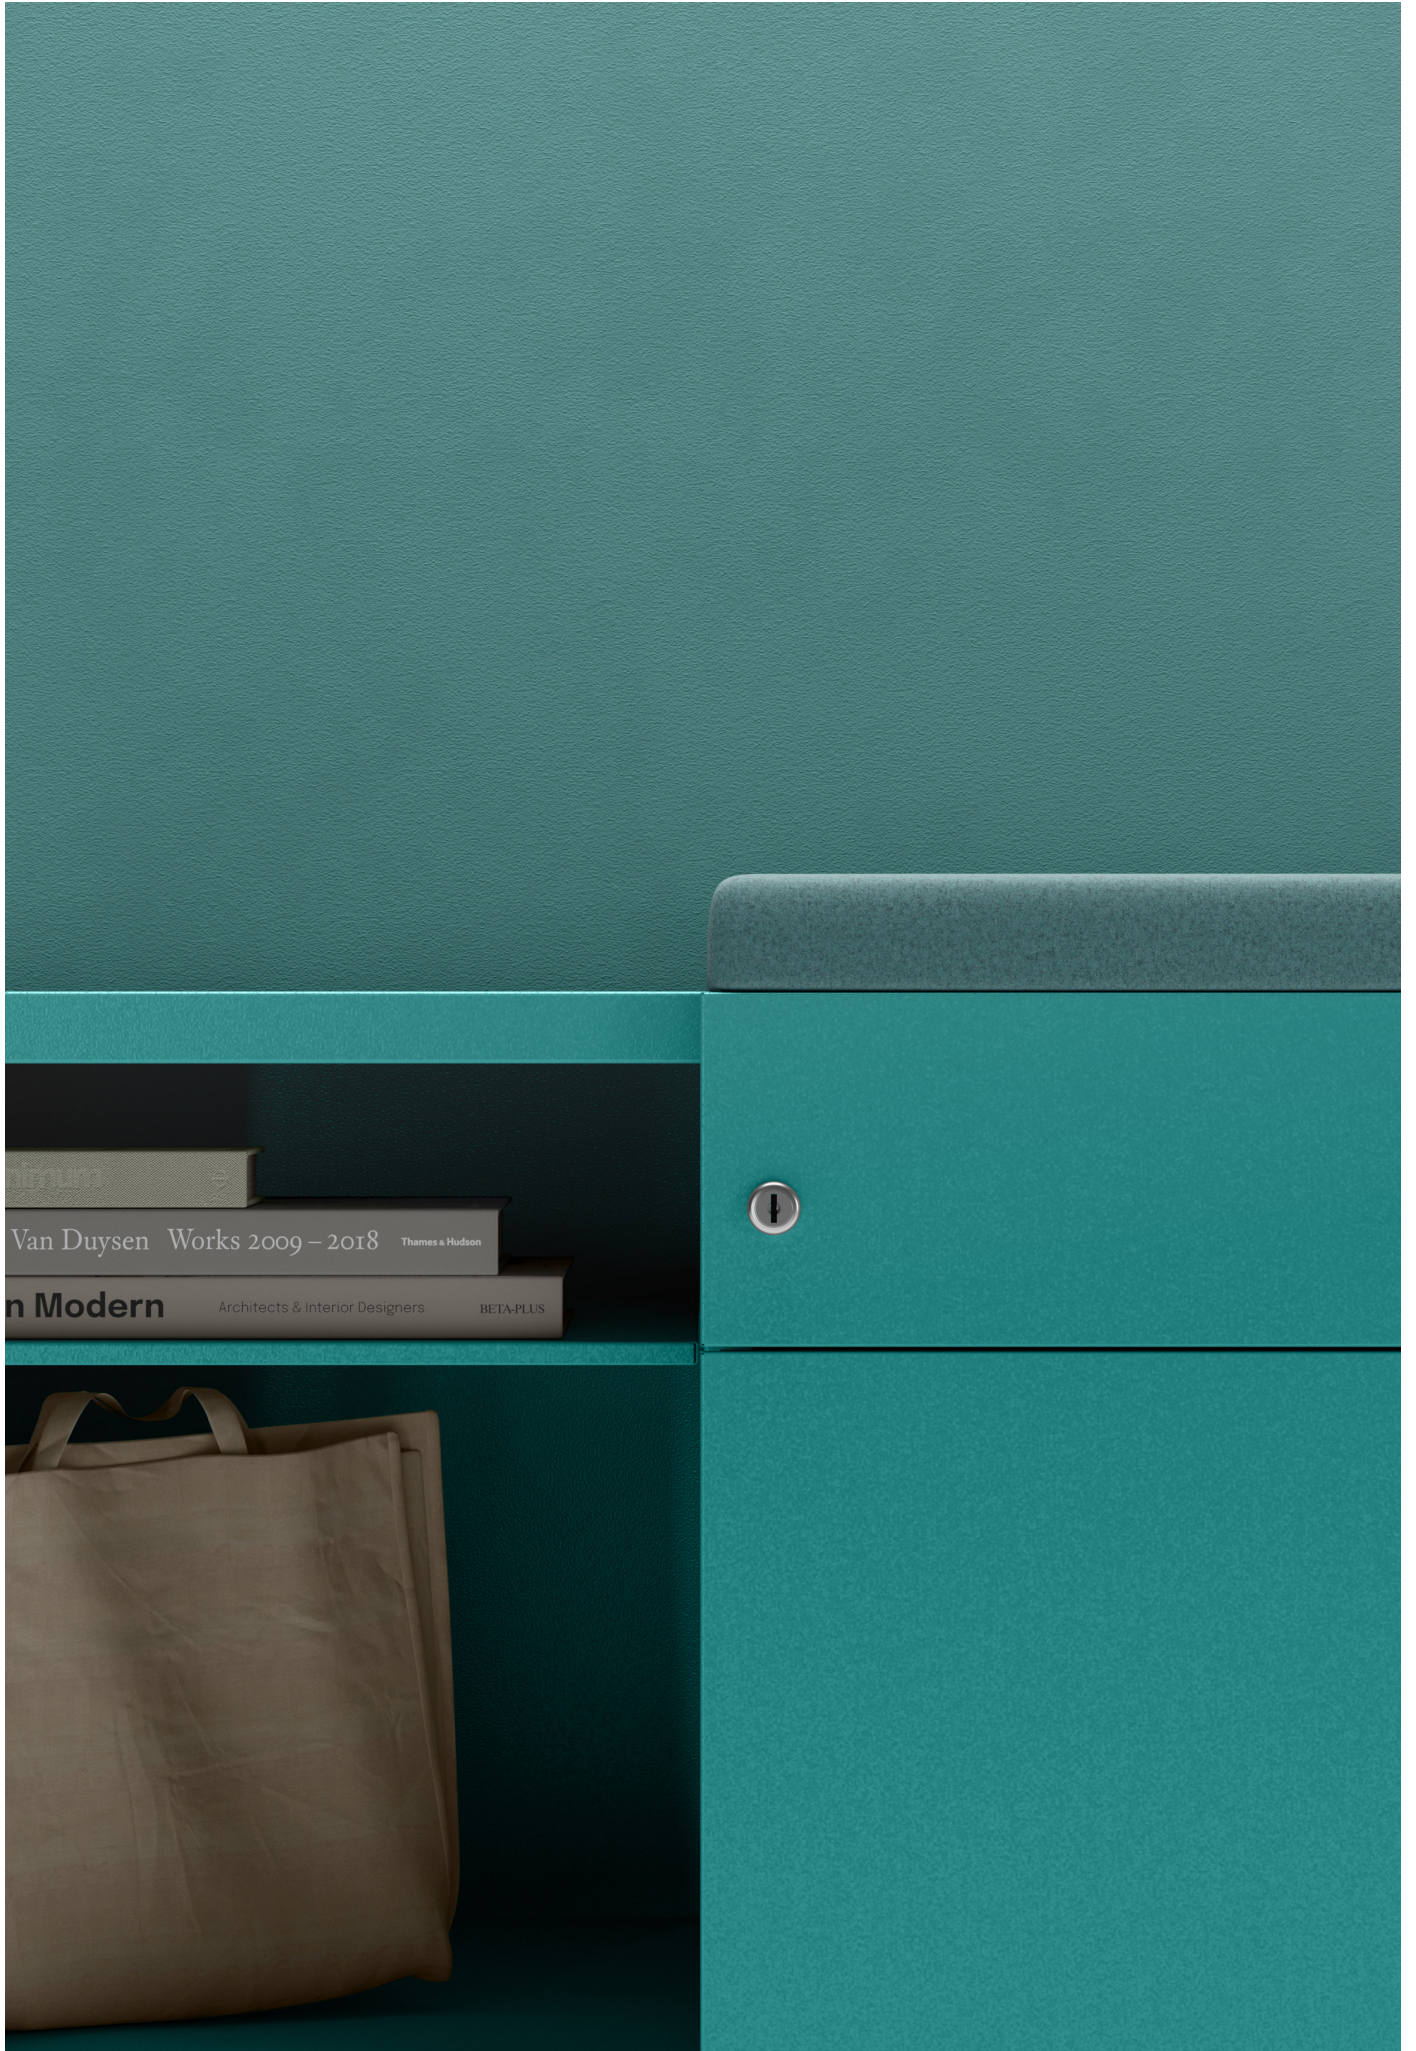

Caddy

Specification

BISLEY

Influences

Van Duysen Works 2009 - 2018 Thames & Hudson

Modern Architects & Interior Designers BETA-PLUS

Personal storage at its very best – the Caddy.

Mobile, secure and multi-functional, your Caddy will perform throughout the workplace; under your desk, against a wall, or can be used to subtly divide open offices.

Mounted on castors, Bisley's Caddy doesn't have to live in one space, it can be taken to wherever it is needed most, using its 360 drag handle.

Both functional and versatile, the Caddy provides not only secure, individual stowage, but with the addition of a seat pad, it's an ideal perch place for impromptu collaboration.