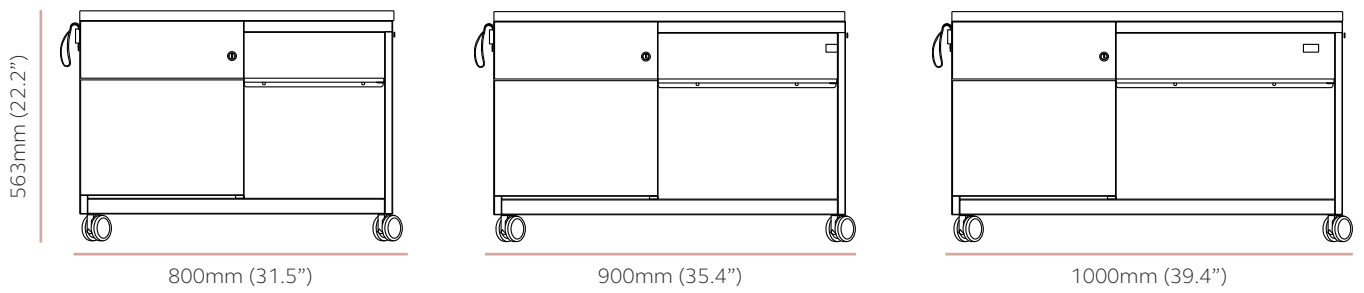

Colourful – With a broad range of colours, fabrics and laminate available, the Caddy provides an attractive and colourful addition to the workplace.

Range Overview

Caddy is 490mm (19") deep.

Additional materials