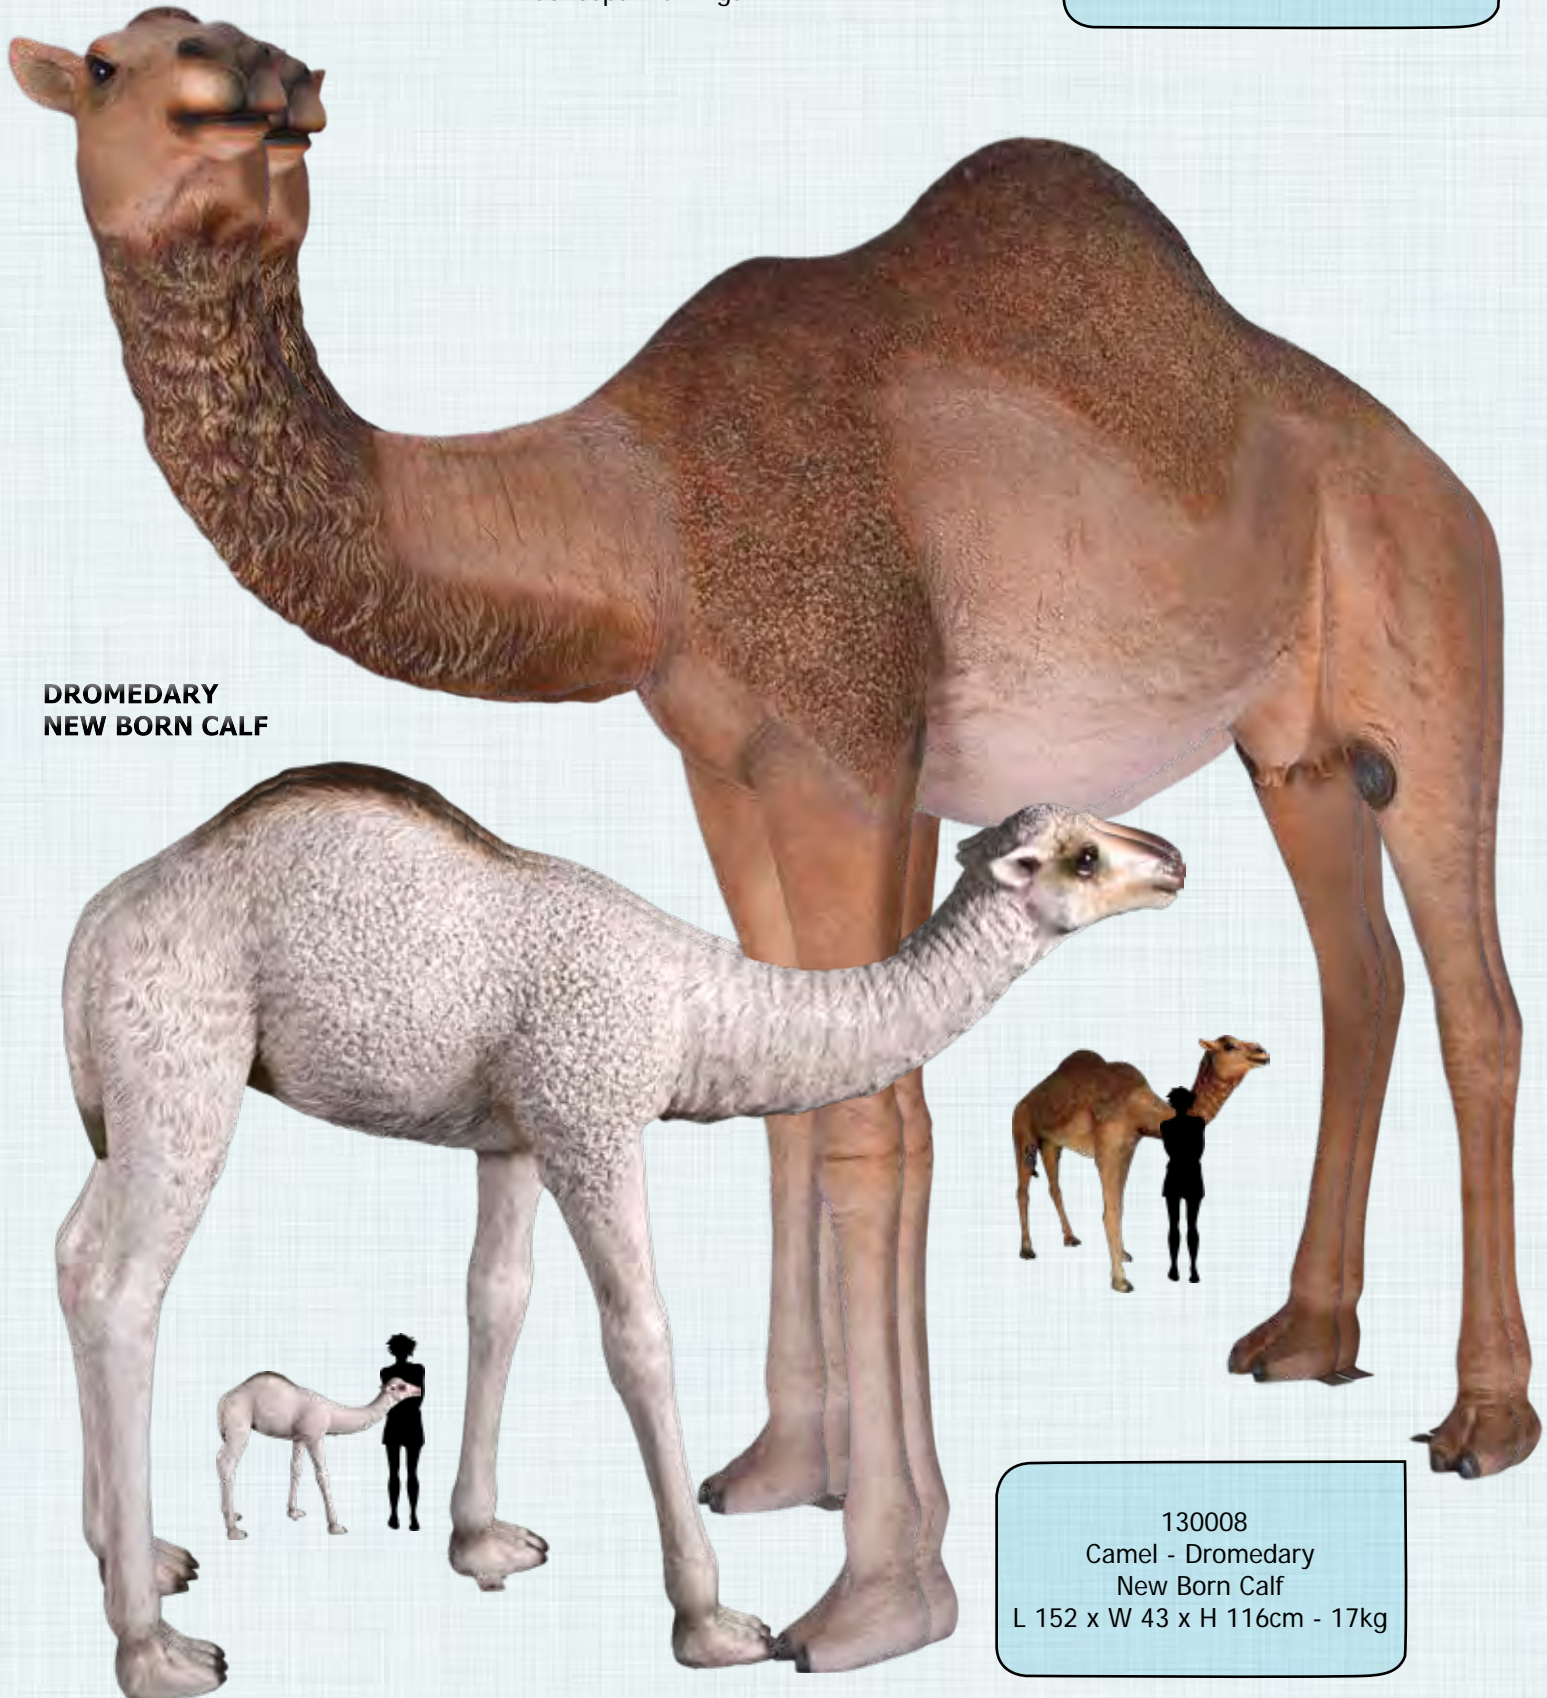

**DROMEDARY
NEW BORN CALF**

130008
Camel - Dromedary
New Born Calf
L 152 x W 43 x H 116cm - 17kg