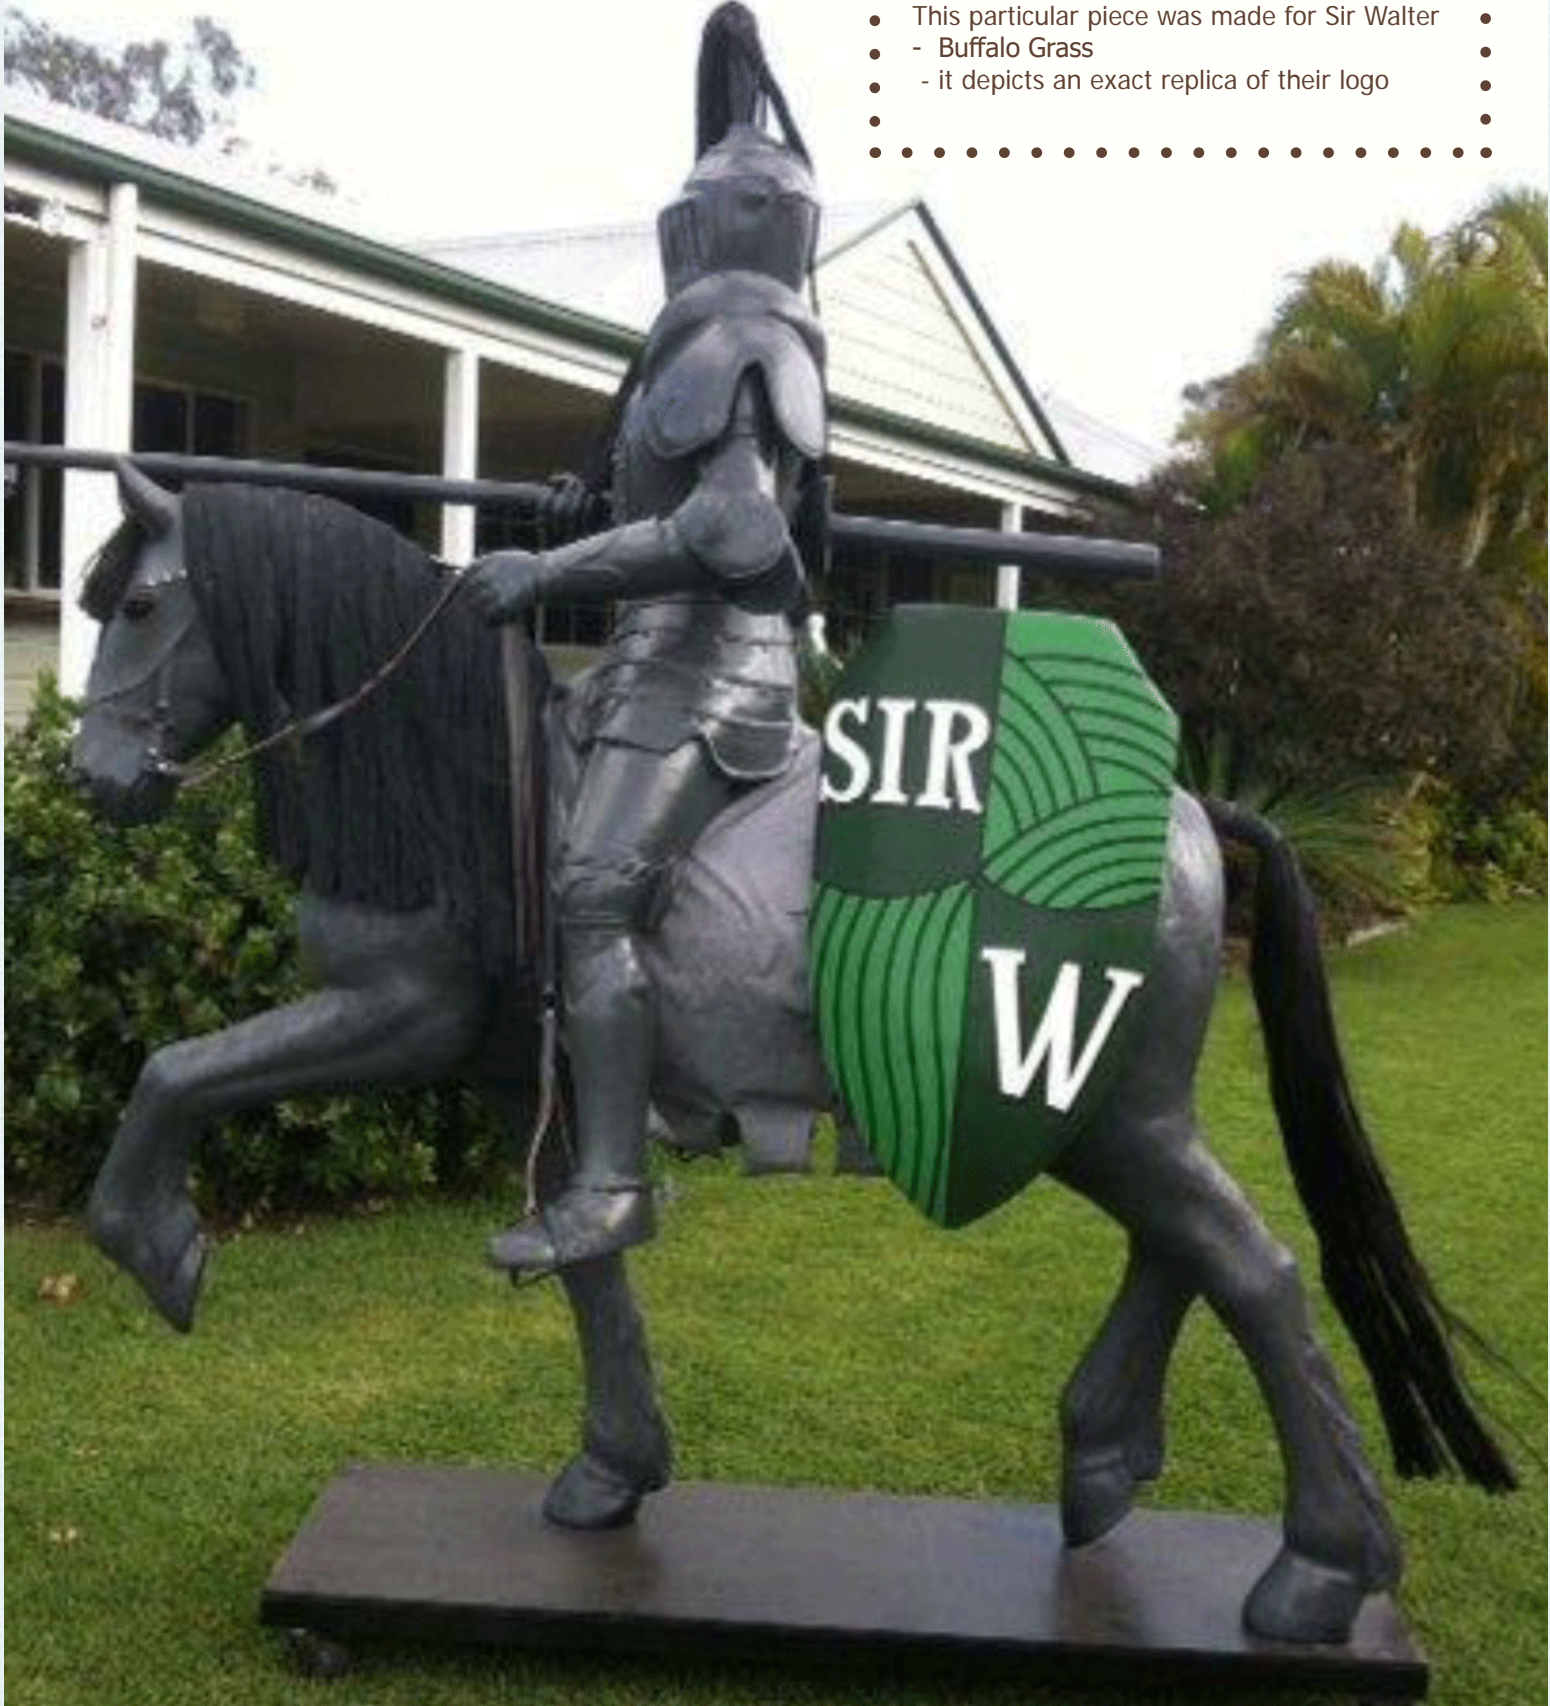

HORSES

- This Horse is an example of one
- of natureworks custom designed &
- manufactured horses.
- This particular piece was made for Sir Walter
- - Buffalo Grass
- - it depicts an exact replica of their logo