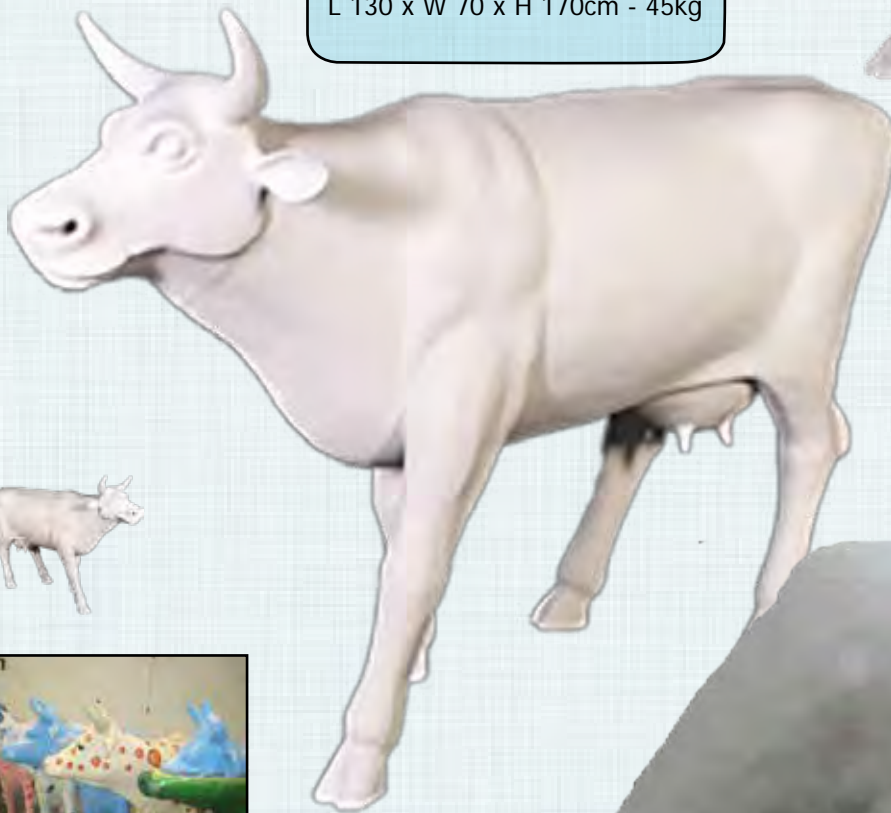

BULLS & COWS

COWS - UNPAINTED - PRIMED READY FOR PAINTING

Explore your artistic abilities and
Paint your own cow

110097
Cow - Unpainted
Head up - Smooth finish
L 130 x W 70 x H 170cm - 45kg

SB7242
Cow - Unpainted
With Horns - Textured Finish
L 140 x W 70 x H 175cm - 46kg

SB7244
Cow - Unpainted Grazing
Smooth Finish
L 120 x W 70 x H 130cm - 45kg