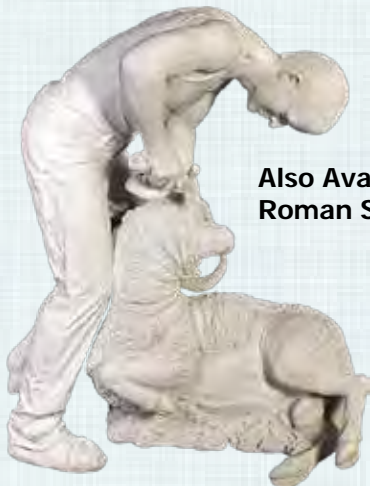

GOATS & SHEEP

SHEEP SHEARER - BRONZE FINISH

**SHEEP SHEARER
ALSO AVAILABLE
PAINTED VERSION**

10072BZ
Sheep Shearer - Bronze
L 115 x W 82 x H 130cm - 25kg

SHEEP SHEARER - PAINTED

**Also Available in
Roman Stone**

SB-110072P
Sheep Shearer - Painted
L 115 x W 82 x H 130cm - 25kg