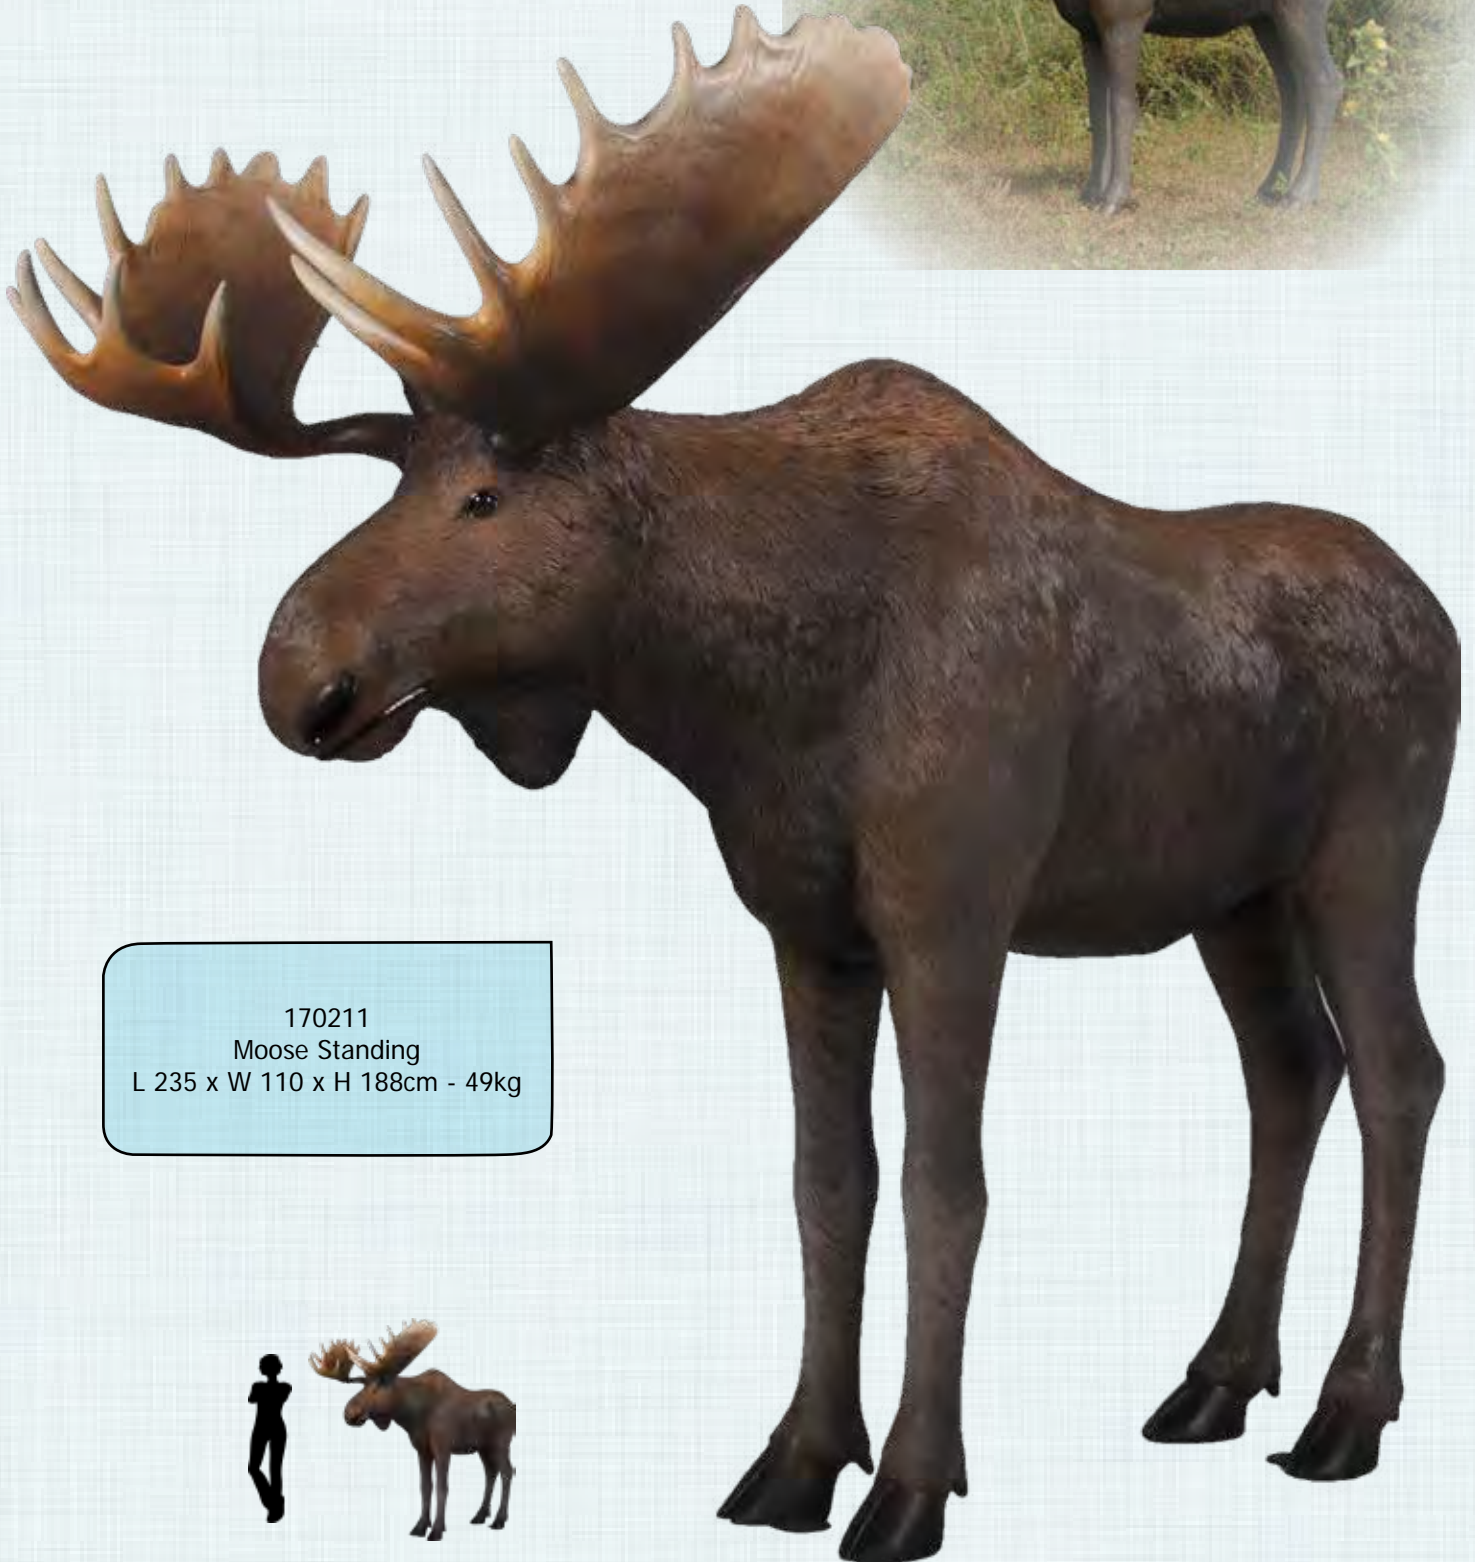

140002
Reindeer Rearing with Stand
(ideal for sleigh display)
L 124 x W 67 x H 175cm - 21kg

DEERS & MOOSE

MOOSE

MOOSE STANDING - LIFESIZE

170211
Moose Standing
L 235 x W 110 x H 188cm - 49kg

BULLS & COWS

MOOSE HEAD

MOOSE HEAD - LIFESIZE
WALL DECOR

Front View

180023
Moose Head - Wall Decor
L 104 x W 99 x H 102cm - 11kg

NATUREWORK'S DOGS

DOGS

BOXER DOG - STANDING

110120
Dog - Boxer -
Standing
L 100 x W 34 x H 92cm - 8.3kg