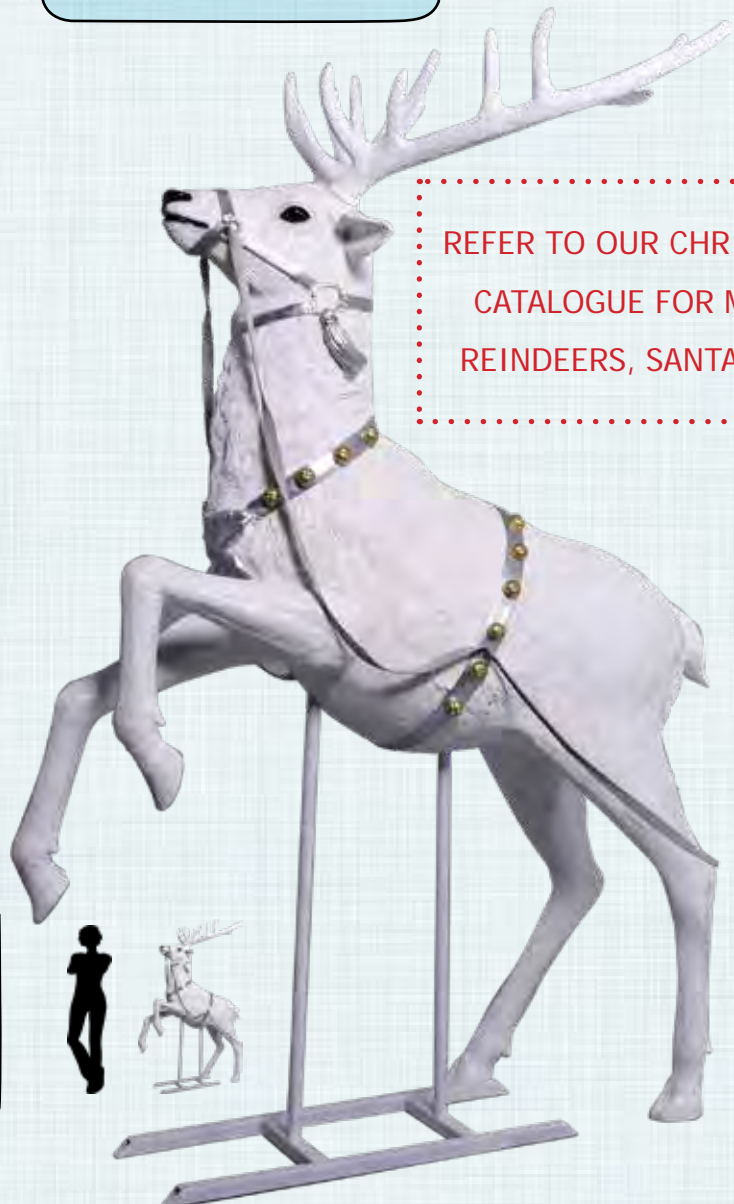

120024
Reindeer Standing
for Sleigh - Jumbo
White & Silver
L 124 x W 67 x H 172cm - 21kg

140002
Reindeer Rearing with Stand
(ideal for sleigh display)
L 124 x W 67 x H 175cm - 21kg