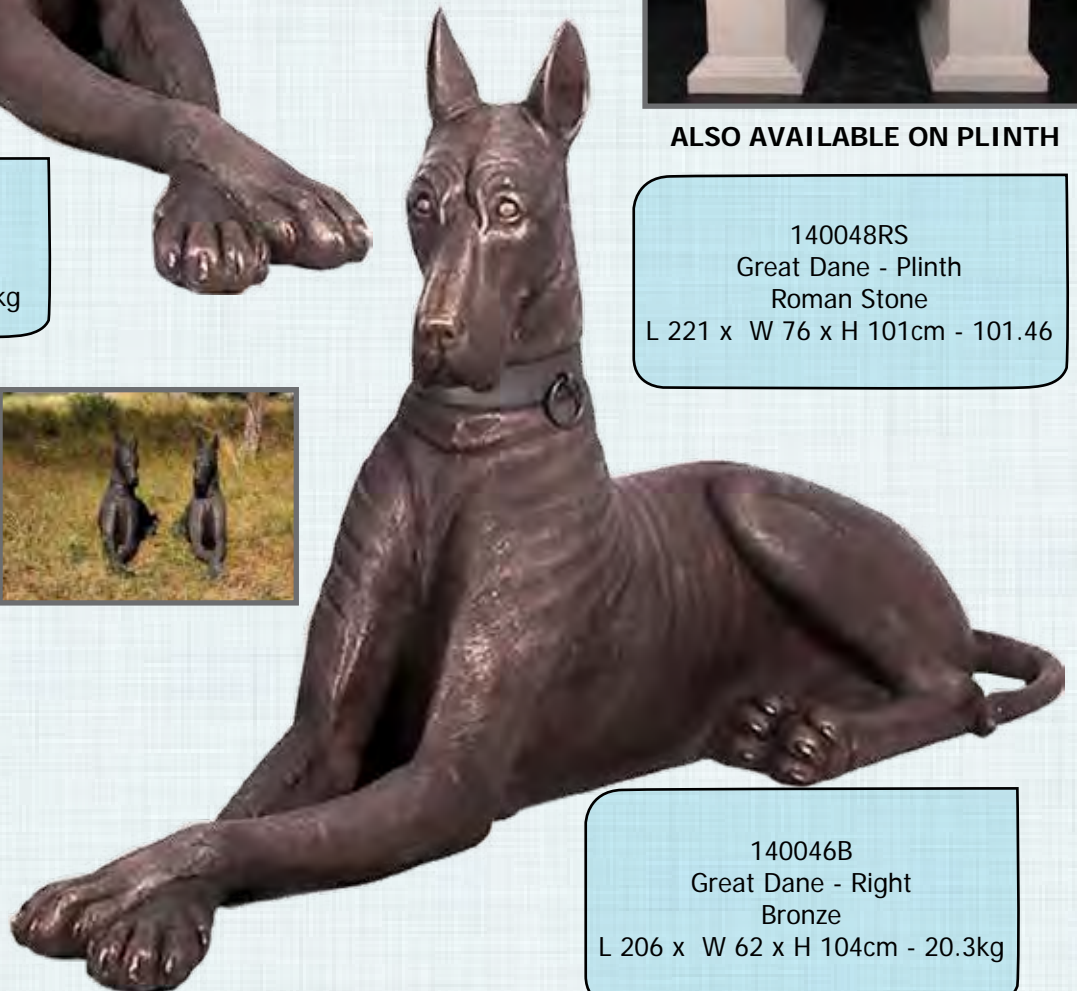

140046B
Great Dane - Right
Bronze
L 206 x W 62 x H 104cm - 20.3kg