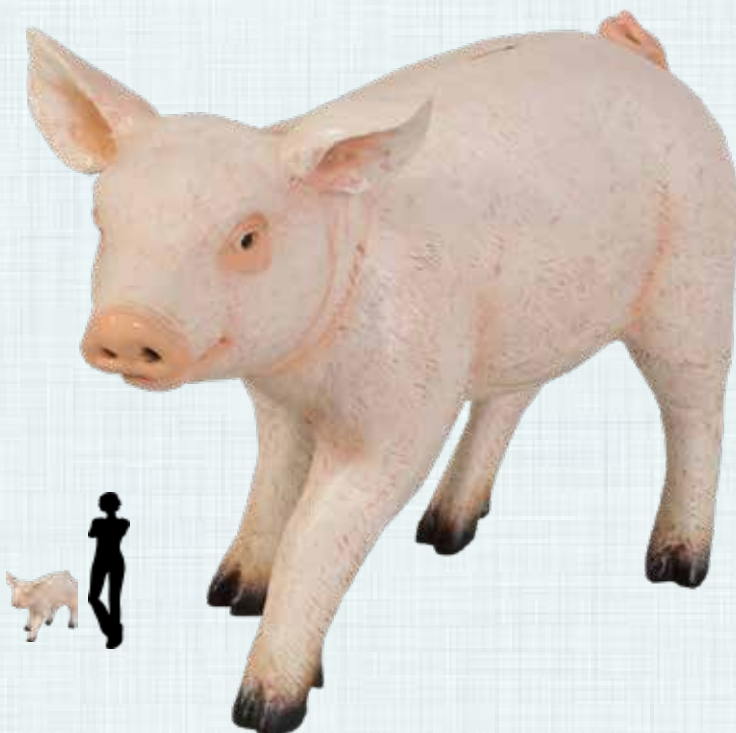

110085
Pig - Piglet Chubby money Box with
digital sound activation
L 59 x W 25 x H 42cm - 3.4kg

NW018
Pig - Piglet Chubby
Money Box
L 59 x W 25 x H 42cm - 3.4kg