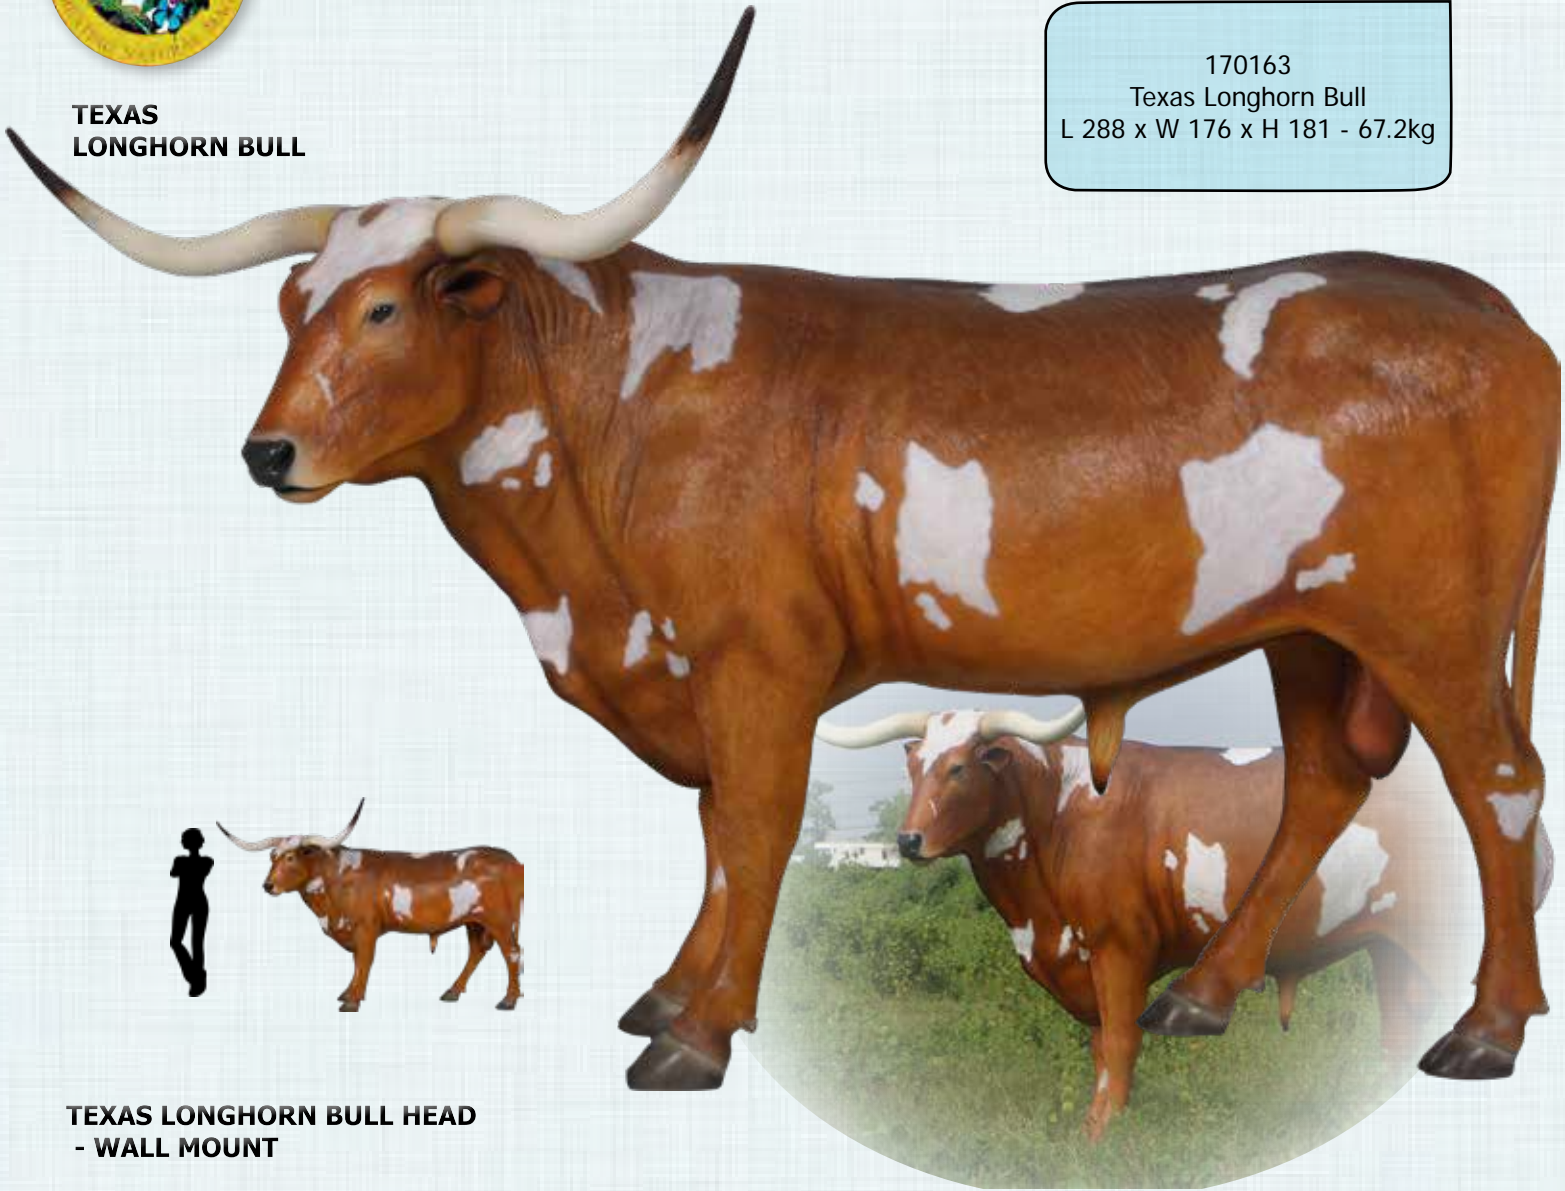

The African buffalo or Cape buffalo, is a large African bovine. It is not closely related to the slightly larger wild Asian water buffalo, and its ancestry remains unclear.

DID YOU KNOW?

110117
Buffalo - African
L 246 x W 117 x H 148cm - 80.5kg

BULLS & COWS

AMERICAN BISON

AMERICAN BISON -STANDING

170229
American Bison
Standing
L 222 x W 83 x H 159cm - 63kg

AMERICAN BISON -STANDING

180039
American Bison Head - Wall Decor
L 72.4 x W 55 x H 81cm - ?kg

BULLS & COWS

**TEXAS
LONGHORN BULL**

170163
Texas Longhorn Bull
L 288 x W 176 x H 181 - 67.2kg

**TEXAS LONGHORN BULL HEAD
- WALL MOUNT**

160122
Texas Longhorn Bull Head
L 180 x W 76 x H 102 - 17.6kg

Angle
View