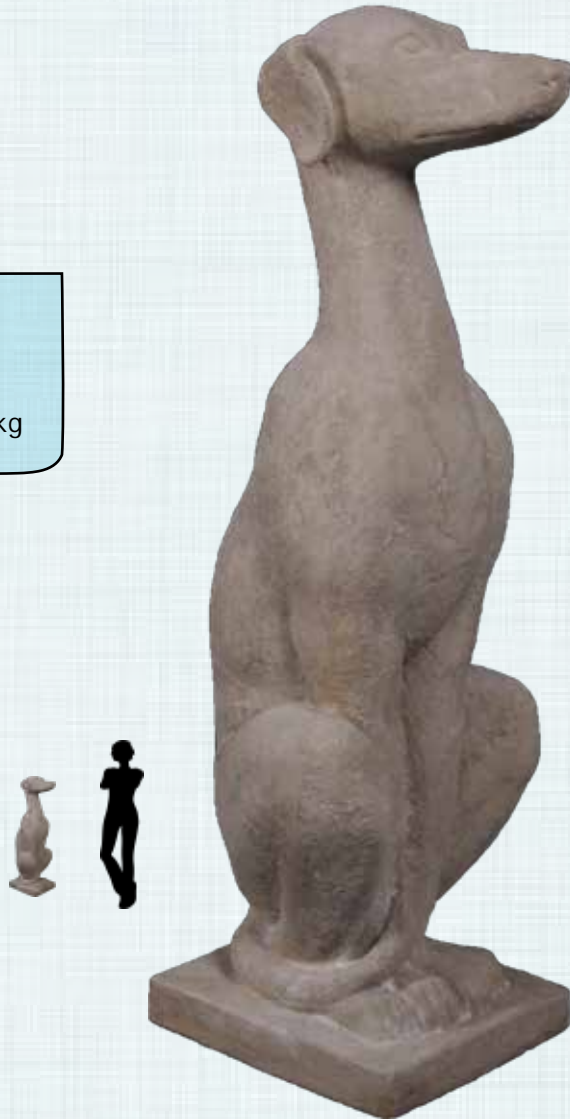

ComboB
Great Dane - Left & Right
Bronze + 2 x Plinths

140046B
Great Dane - Right
Bronze
L 206 x W 62 x H 104cm - 20.3kg

DOGS

GREYHOUND - SITTING ROMAN STONE FINISH

170104RS
Dog - Greyhound Sitting
Roman Stone finish
L 35 x W 28 x H 90cm - ? kg