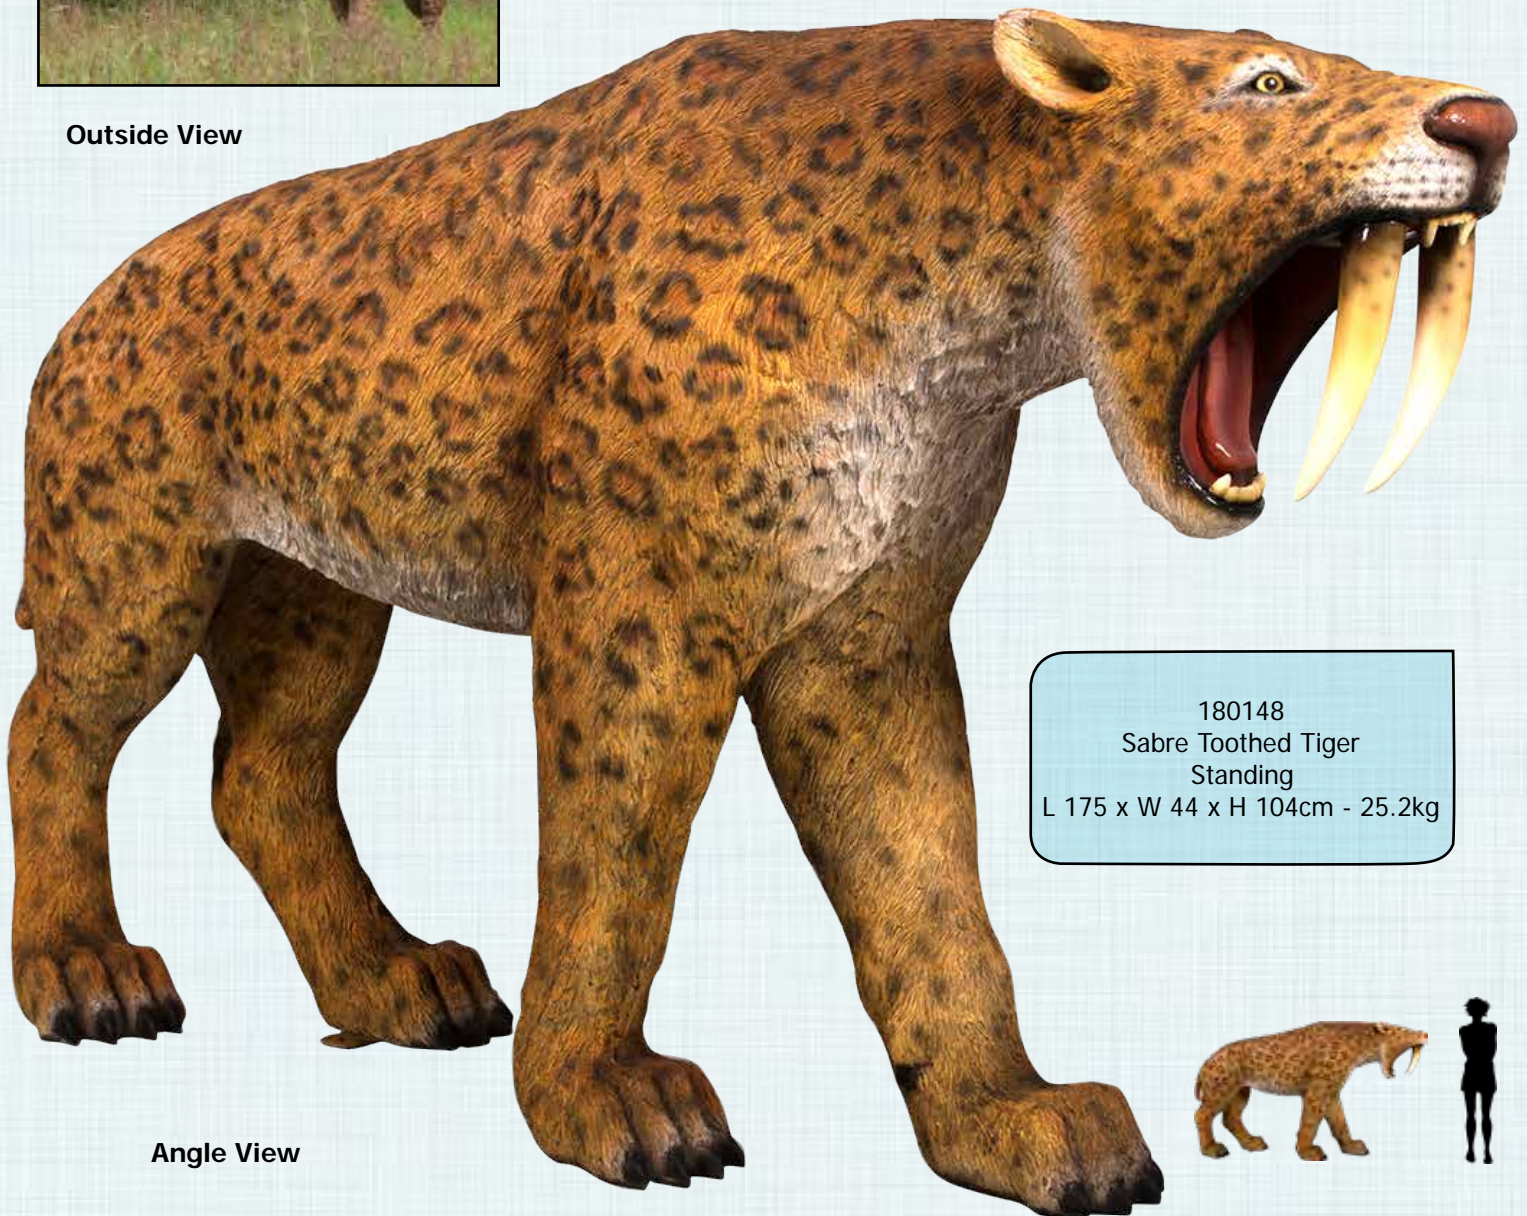

Tasmanian Tiger - Free Standing
Coming Soon

100101
Tasmanian Tiger
On Rock
L 103 x W 46 x H 70cm - 11.3kg

BIG CATS

Prehistoric - Tigers

Sabre Toothed tiger Skull on Base - roman Stone

100501
Sabre Toothed Tiger Skull
On Base
L 38 x W 21 x H 51cm - 6kg

Outside View

180148
Sabre Toothed Tiger
Standing
L 175 x W 44 x H 104cm - 25.2kg

Angle View

BIG CATS

AUSTRALIAN MARSUPIALS

**TASMANIAN TIGER - LARGER THAN LIFE
SIZE - CUSTOM SCULPT
FOR OUTDOOR PLAYGROUND**