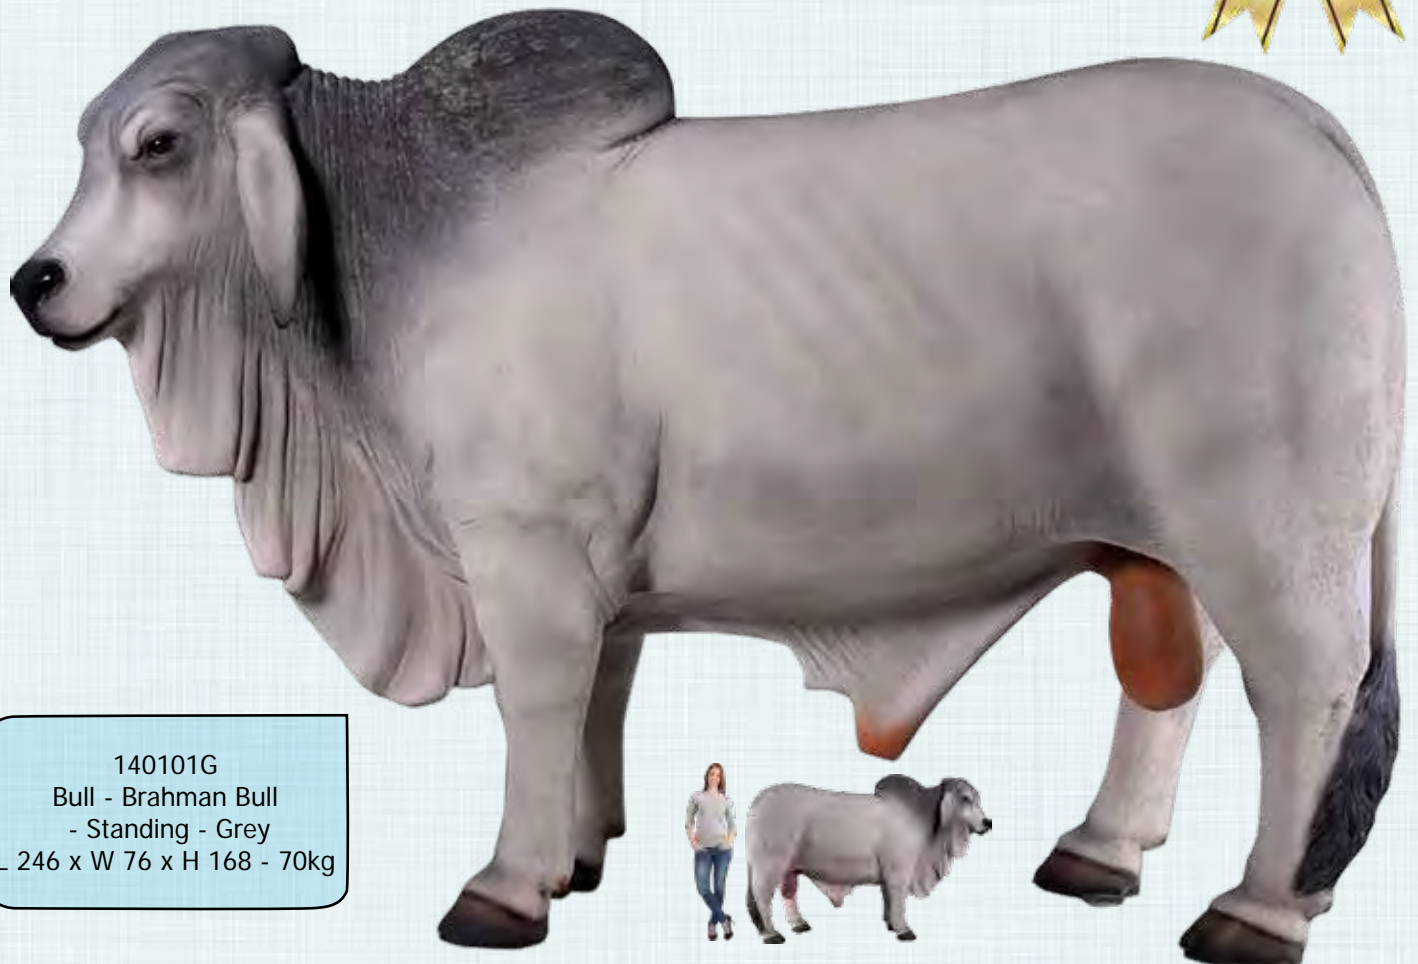

Definitive
Brahman - Grey -
Looking Right

Definitive
Brahman - Grey -
Looking Left

BULLS & COWS

**BRAHMAN BULL
LIFESIZE GREY**

140101G
Bull - Brahman Bull
- Standing - Grey
L 246 x W 76 x H 168 - 70kg

BULLS & COWS