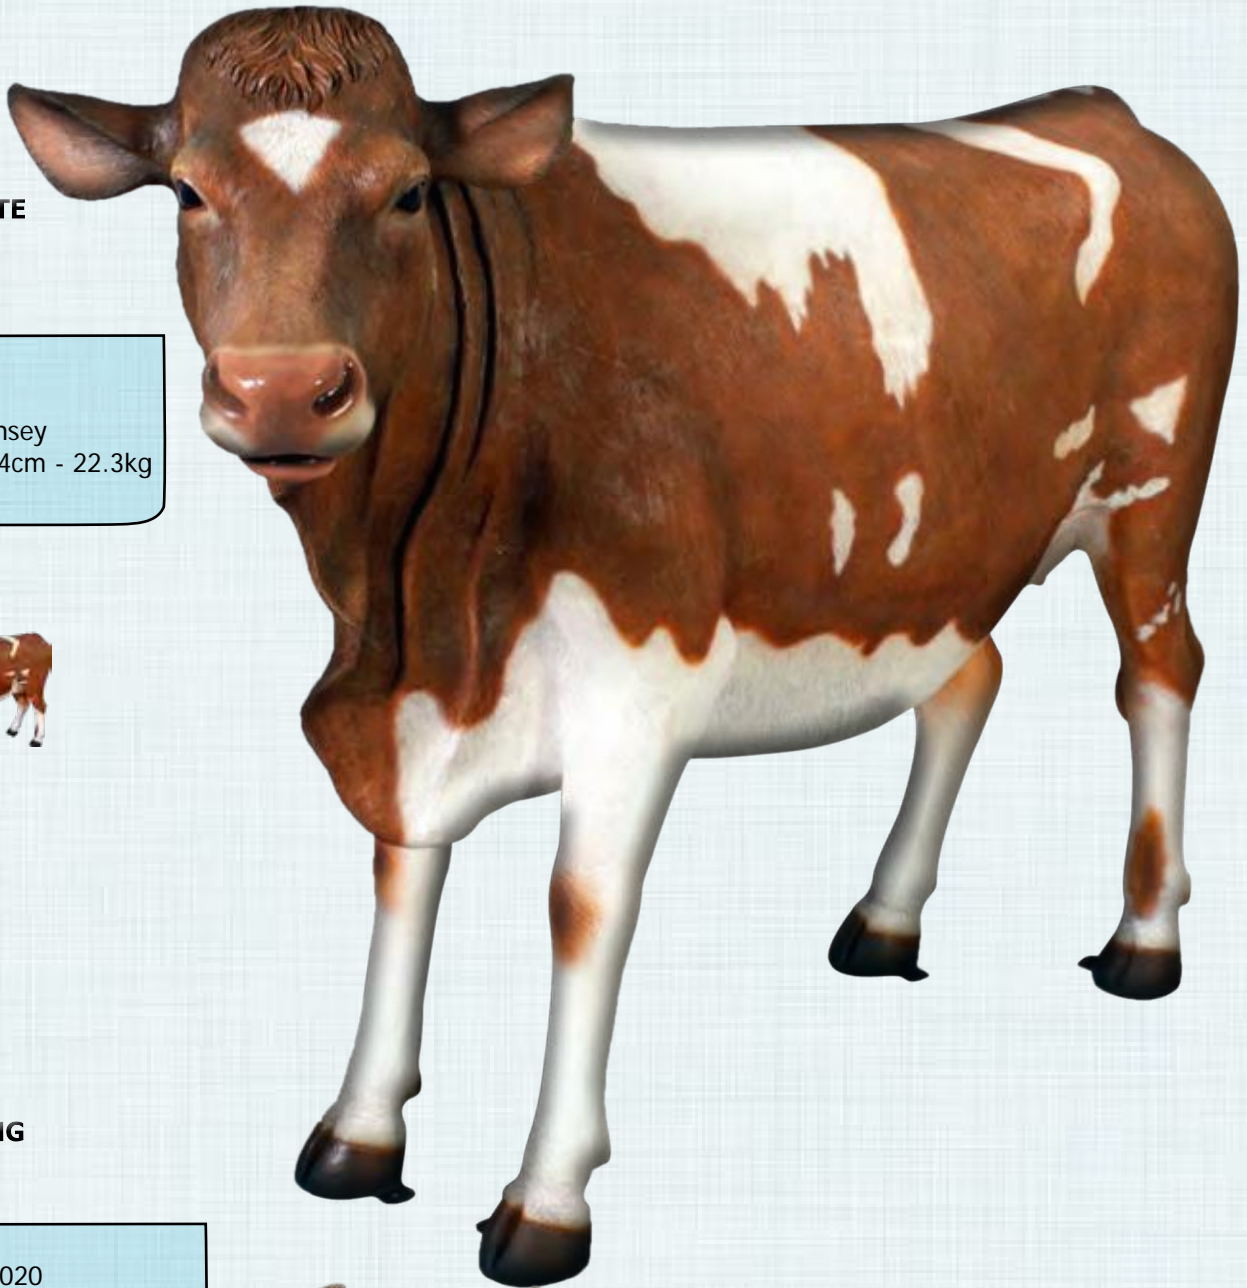

080039B
Cow - Brown & White with horns
Standing - Life Size
L 201 x W 86 x H 155cm - 35.8kg

**AVAILABLE IN
ANY COLOUR OR
DESIGN**

BULLS & COWS

**GUERNSEY COW
BROWN AND WHITE**

120003
Cow - Guernsey
L 142 x W 51 x H 114cm - 22.3kg