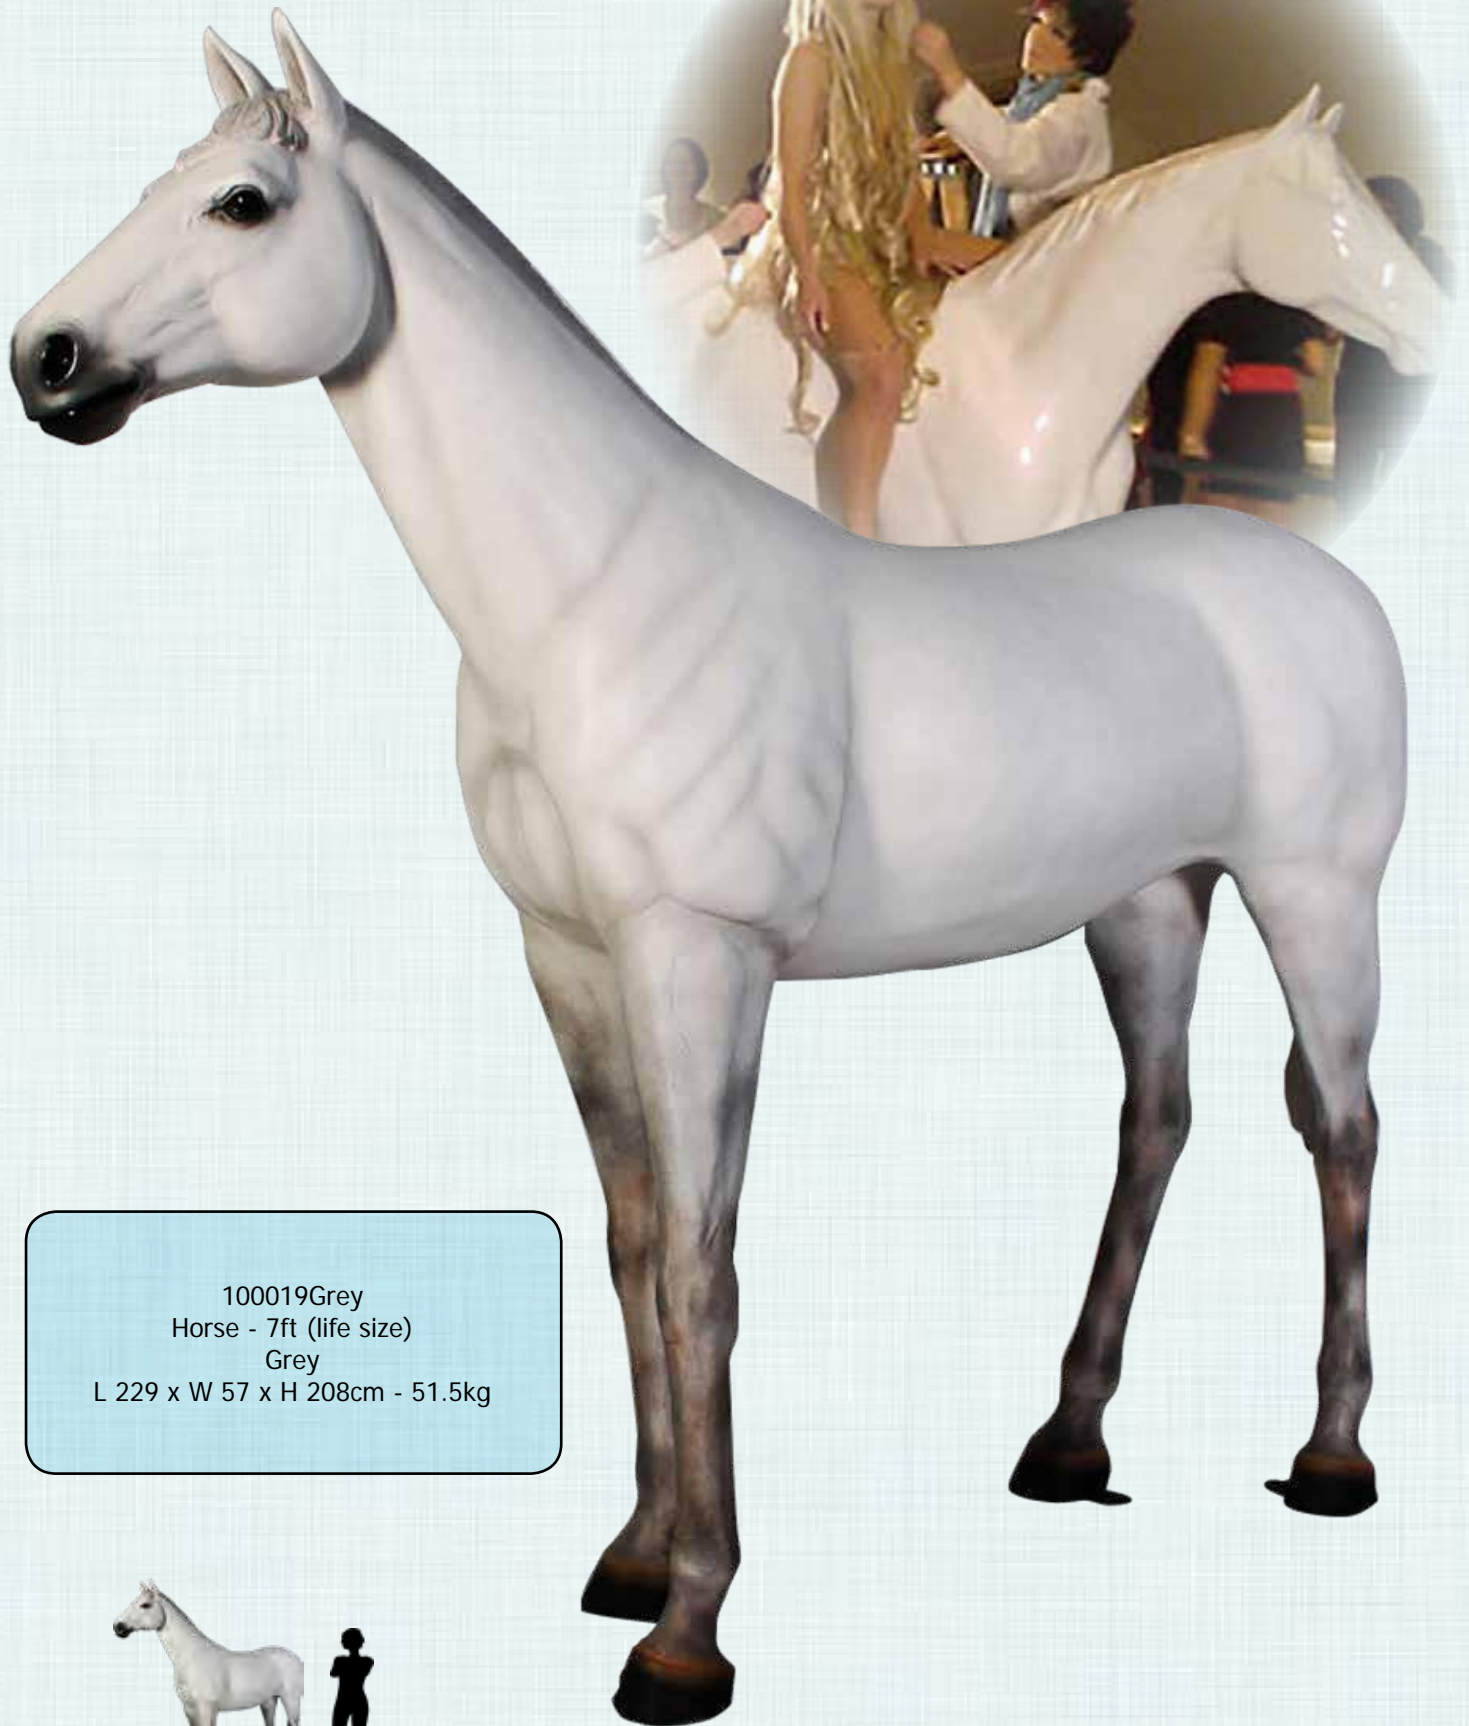

HORSES

HORSE STANDING - 7FT
GREY

100019Grey
Horse - 7ft (life size)
Grey
L 229 x W 57 x H 208cm - 51.5kg