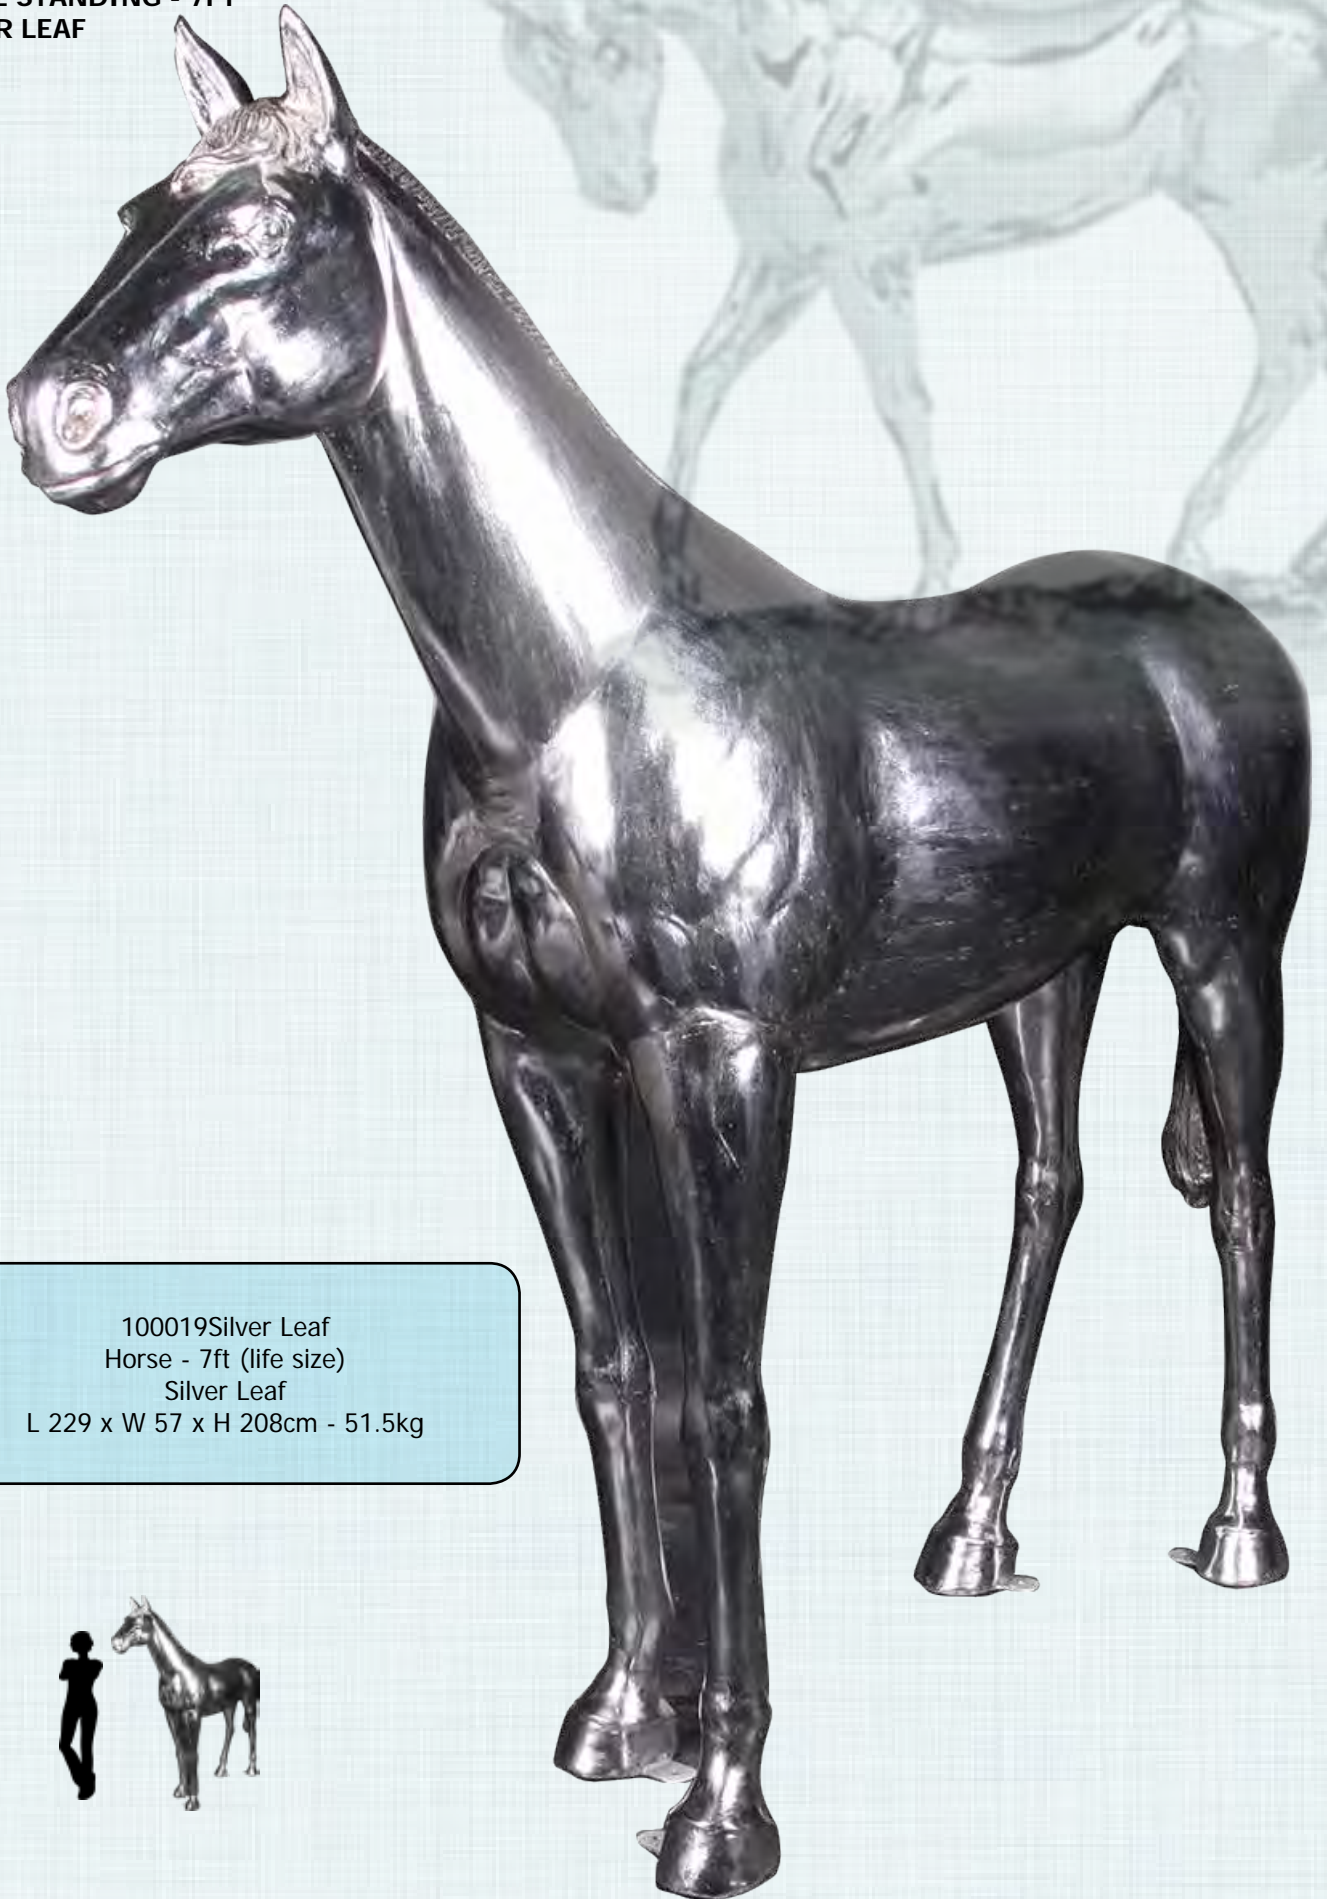

HORSES

HORSE STANDING - 7FT
SILVER LEAF

100019Silver Leaf
Horse - 7ft (life size)
Silver Leaf
L 229 x W 57 x H 208cm - 51.5kg