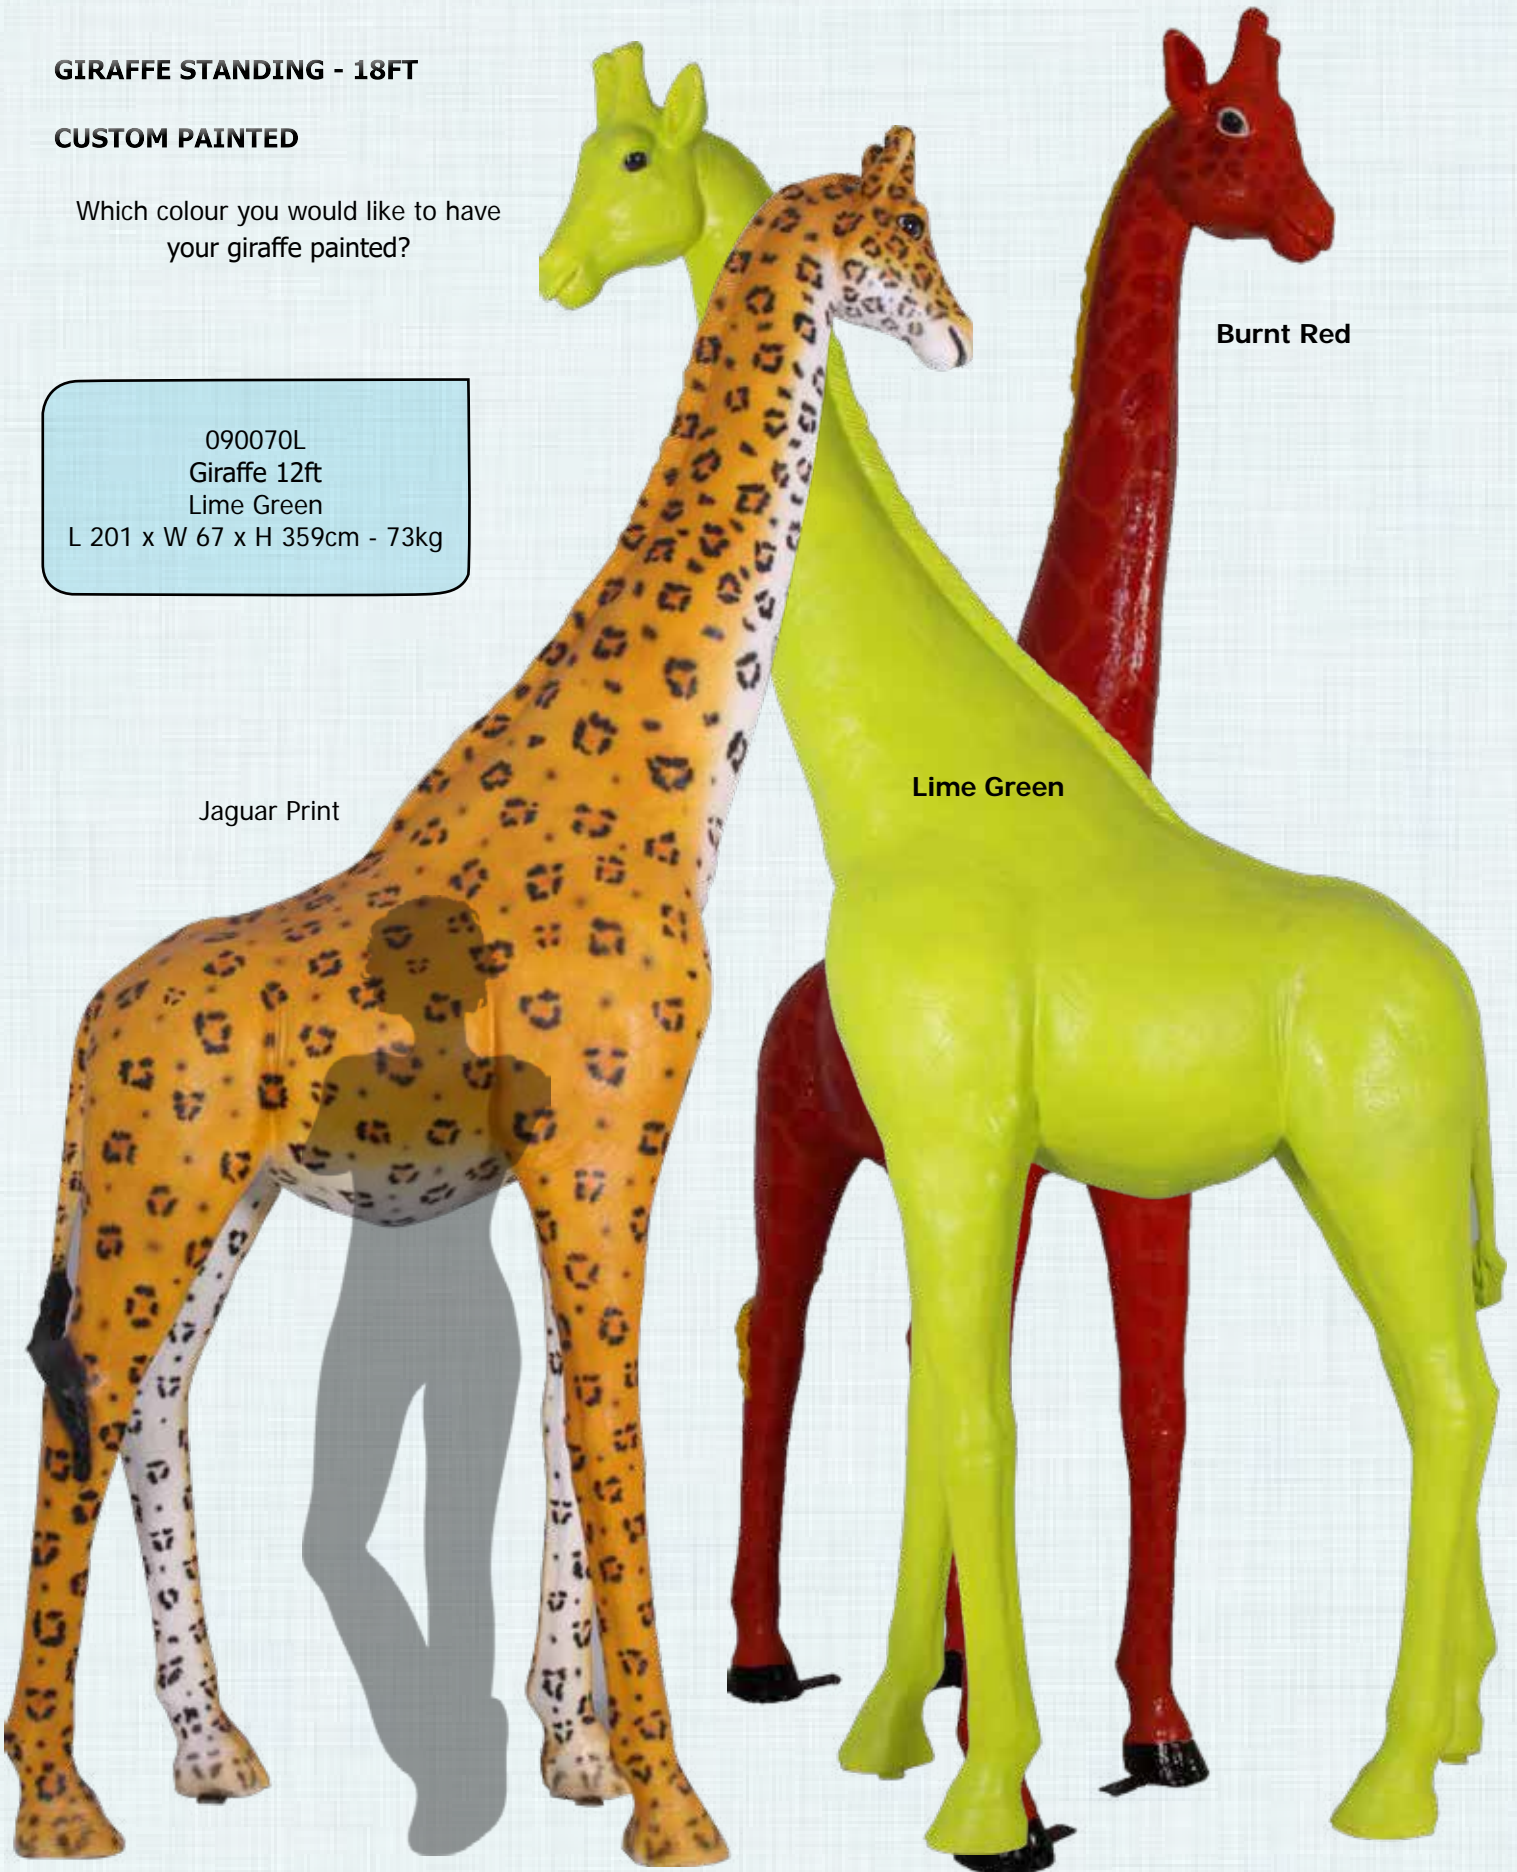

GIRAFFES

GIRAFFE STANDING - 18FT

CUSTOM PAINTED

Which colour you would like to have your giraffe painted?

090070L
Giraffe 12ft
Lime Green
L 201 x W 67 x H 359cm - 73kg

Jaguar Print

Lime Green

Burnt Red