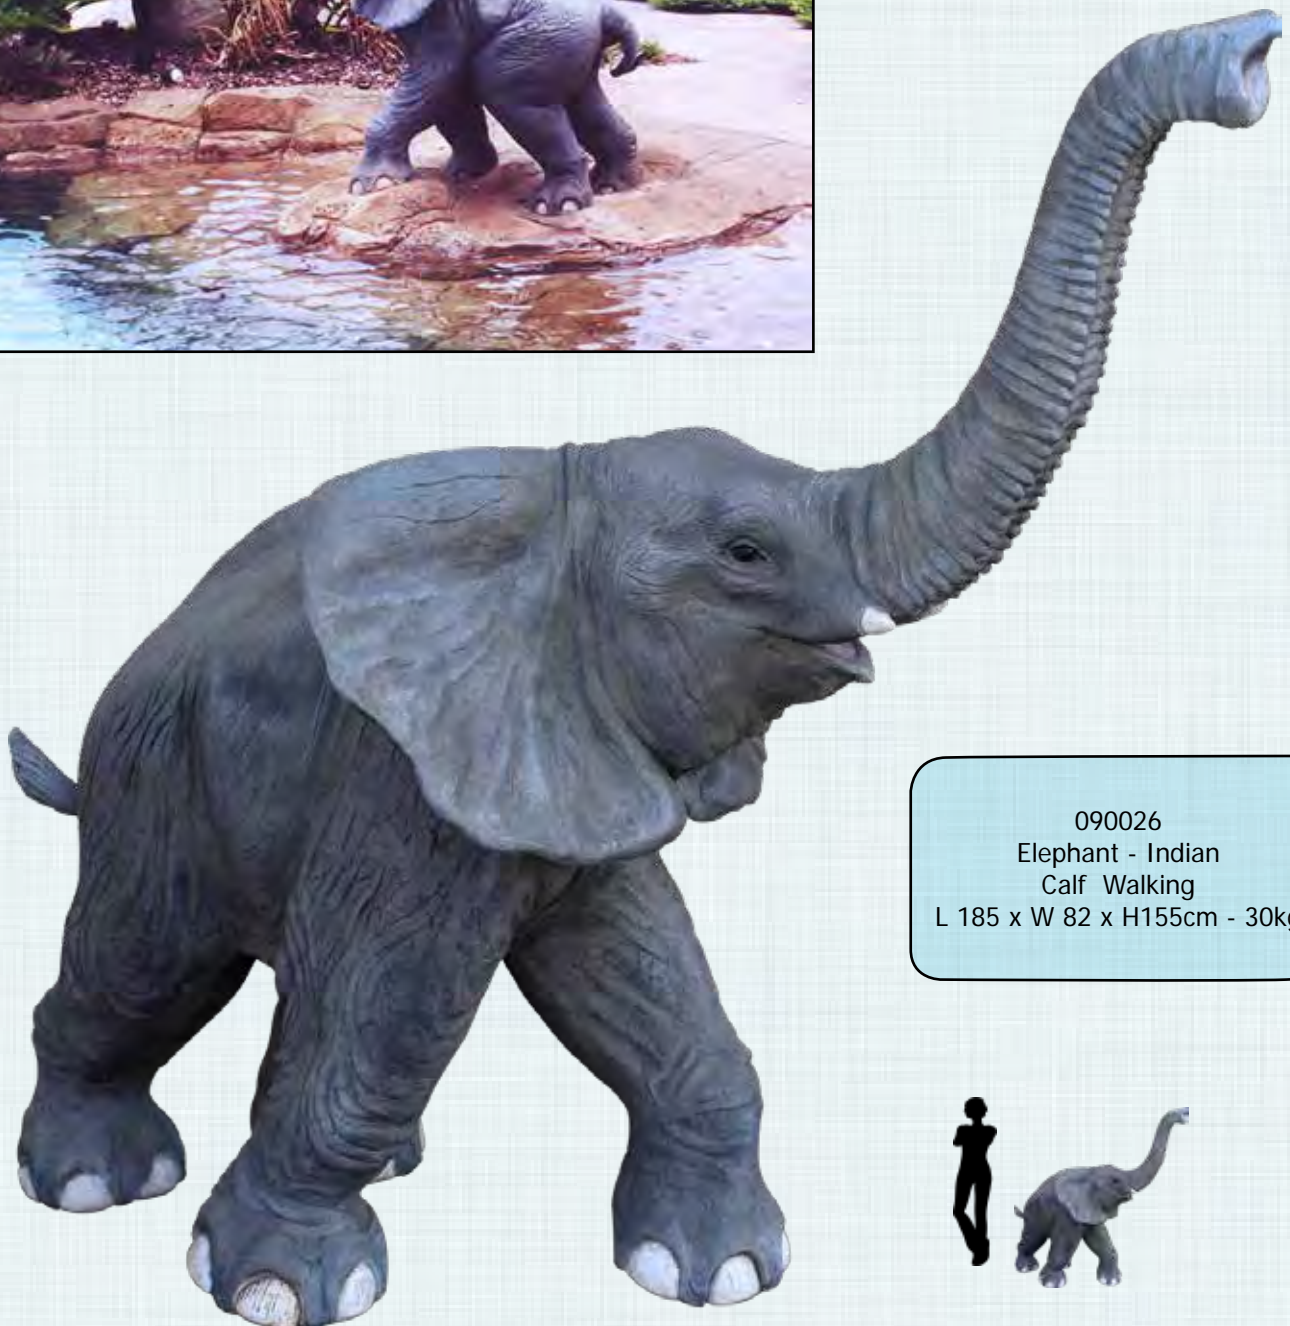

ELEPHANTS

090026
Elephant - Indian
Calf Walking
L 185 x W 82 x H155cm - 30kg