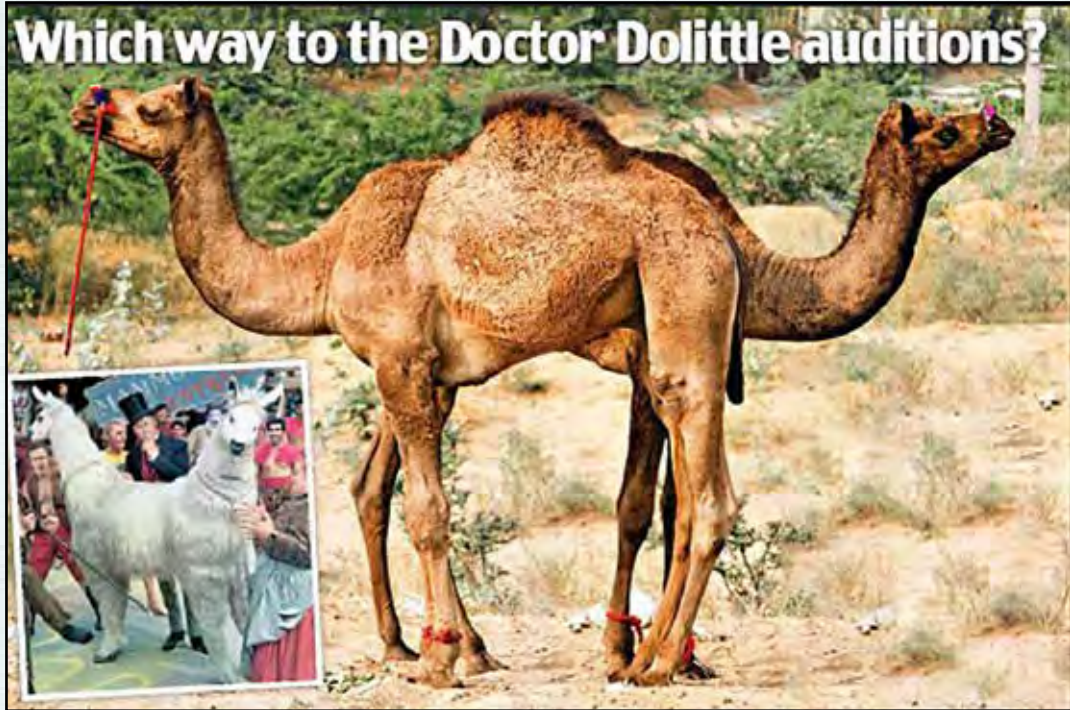

CAMELS

BACTRIAN CAMEL - 2 HUMPS

120071

Camel - Bactrian
Sitting - 2 Humped

L 230 x W 82 x H 102cm - 43kg

CAMELS

PUSHME- PULLYOU

Interested in a
push me pull you for your play area?
Call Natureworks we would love to make
one to add to our range unique animals