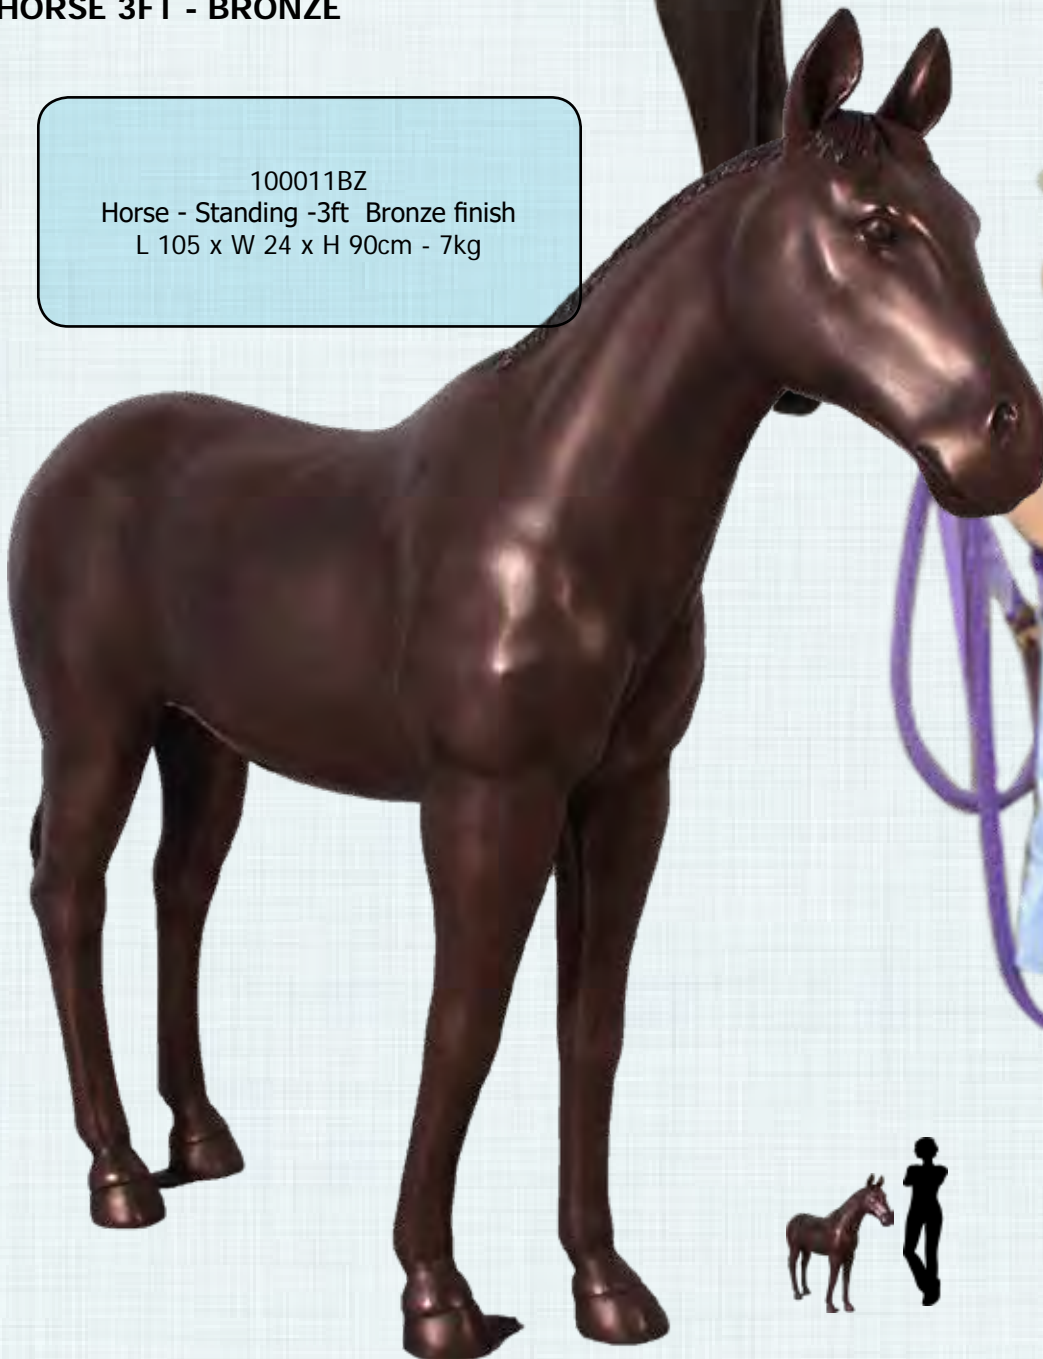

HORSES

**HORSE 3FT
PATCH HORSE**

100011BrwnPatch
Horse - Standing -3ft
Brown Patch
L 105 x W 24 x H 90cm - 7kg

HORSE 3FT - BRONZE

100011BZ
Horse - Standing -3ft Bronze finish
L 105 x W 24 x H 90cm - 7kg

HORSES