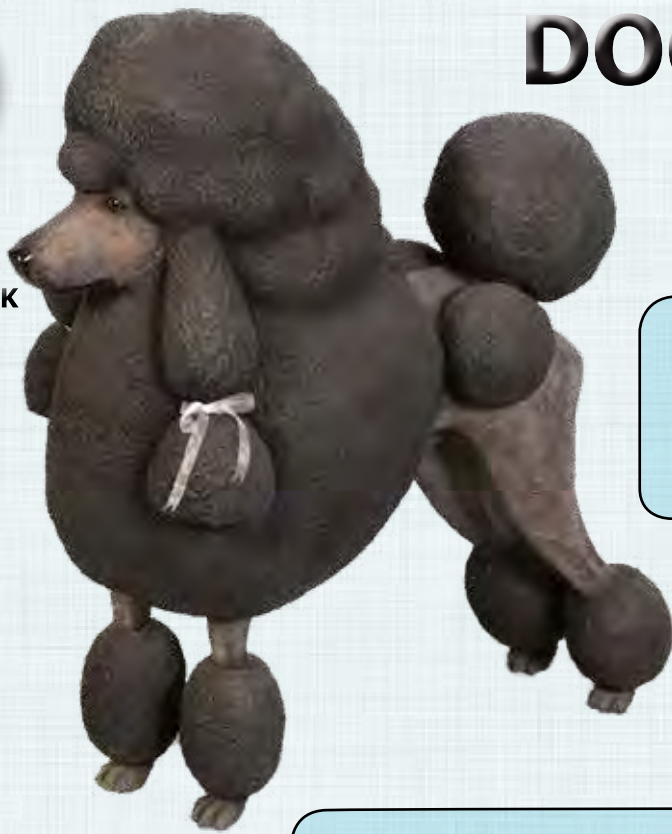

080034
Pitbull Butler
L 43 x W 43 x H 112cm - 10kg

PITBULL TERRIER

130009
Dog - Pit Bull Terrier
L 87 x W 28 x H 69 - 5.6kg

PIT BULL TERRIER - SILVER

130009SL
Dog - Pit bull Terrier
Silver Leaf
L 87 x W 28 x H 69 - 5.6kg

DOGS

POODLE BLACK

110121BL
Dog - Poodle - Black
Standing
L 90 x W 42 x H 92cm - 10.7kg

POODLE PINK

110121P
Dog - Poodle - Pink
Standing
L 90 x W 42 x H 92cm - 10.7kg

POODLE WHITE

110121W
Dog - Poodle - White
Standing
L 90 x W 42 x H 92cm - 10.7kg