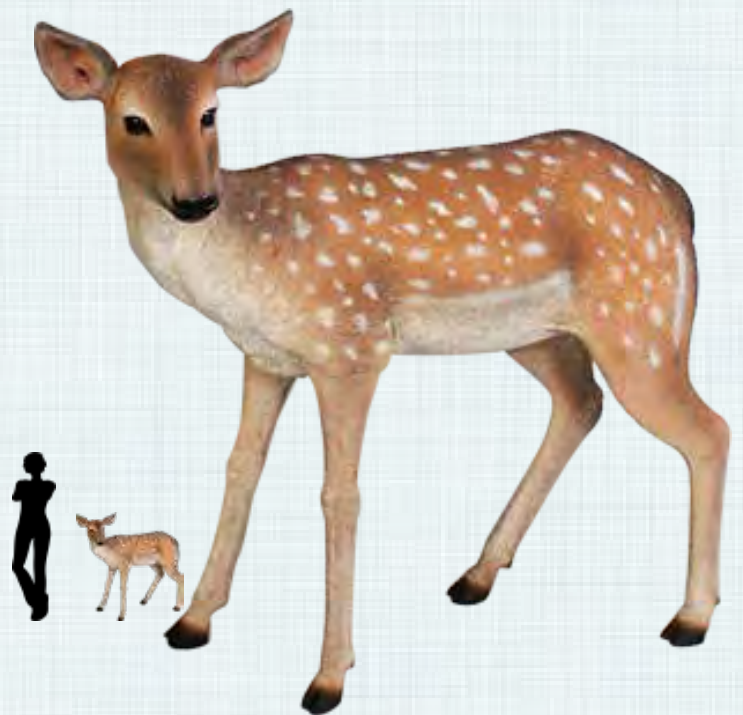

DEER STAG HEAD - GRAND WALL DECOR

170216
Deer Stag Head - Grand
Wall Decor
L 129 x W 77 x H 149cm - 12kg

DEER STAG - RED ON ROCK

130058
Deer Stag - Red on Rock
L 131 x W 86 x H 187cm - 34.4kg

DEERS & MOOSE

FOREST ANIMALS

DEER STAG - RED HEAD ONLY - WALL MOUNT

130095
Deer Stag - Red - Head Only
L 91 x W 45 x H 84cm - 8.4kg

DEER FAWN

110108
Deer - Fawn
L 83 x W 29 x H 80cm - 8.3kg

DEERS & MOOSE

MAJESTIC DEER STAG