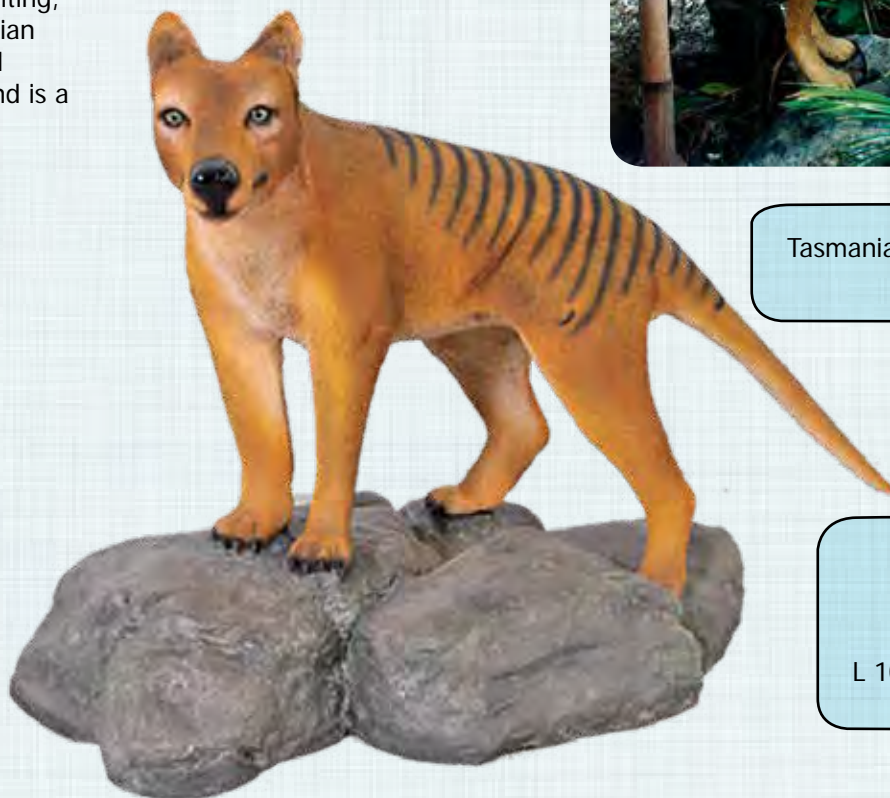

Tiger Cub - Bengal Standing
L 86 x W 22 x H 47cm - 6.8kg

BIG CATS

AUSTRALIAN MARSUPIALS

TASMANIAN TIGER EXTINCT MEGAFAUNA

090020
Tasmanian Tiger
On Rock Plinth - Wall mount
L 173 x W 25 x H 90cm - 30kg

Note:
The back of this stone slab is flat which enables wall mounting, whilst the Tasmanian Tiger is positioned slightly forward and is a full 3D sculpt.

Tasmanian Tiger - Free Standing
Coming Soon

100101
Tasmanian Tiger
On Rock
L 103 x W 46 x H 70cm - 11.3kg

BIG CATS

Prehistoric - Tigers

Sabre Toothed tiger Skull on Base - roman Stone

100501
Sabre Toothed Tiger Skull
On Base
L 38 x W 21 x H 51cm - 6kg