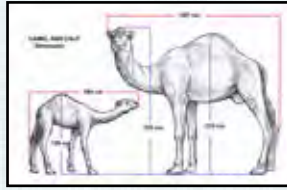

CAMELS

**DROMEDARY
1 HUMP - ADULT FEMALE**

Concept Drawings

130007
Camel Dromedary
Adult Female Standing
L 249 x W 74 x H 214cm - 73kg