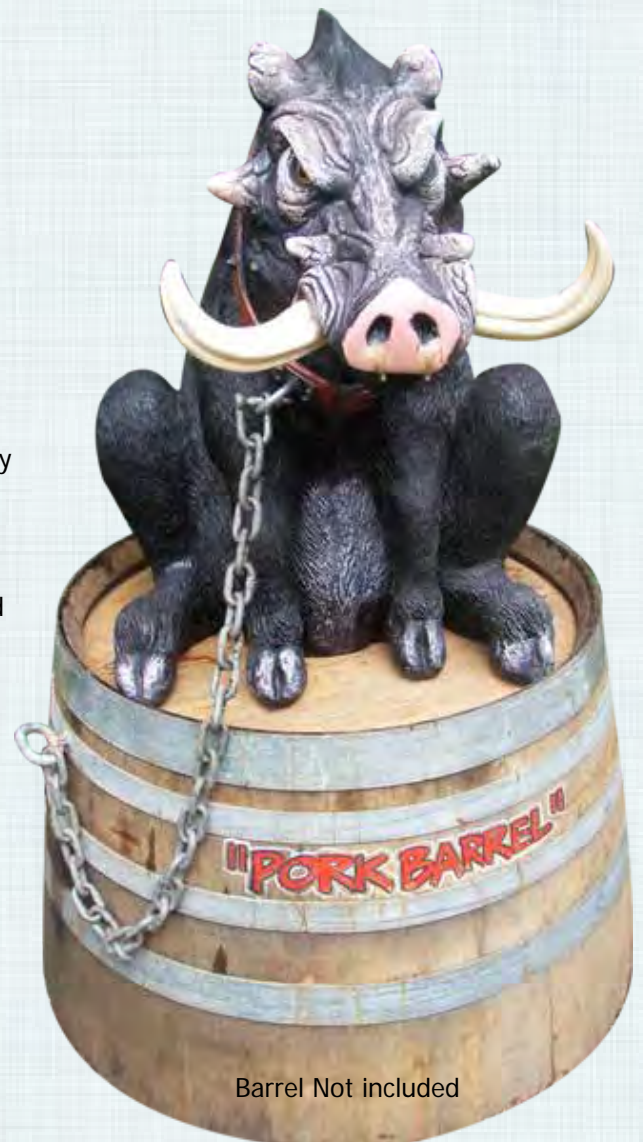

080157
Hog - "Fugly" - The Guard Hog
L 80 x W 50 x H 70cm - 11.64kg

Suggested Display
on Barrell

Chain Not included

Barrel Not included