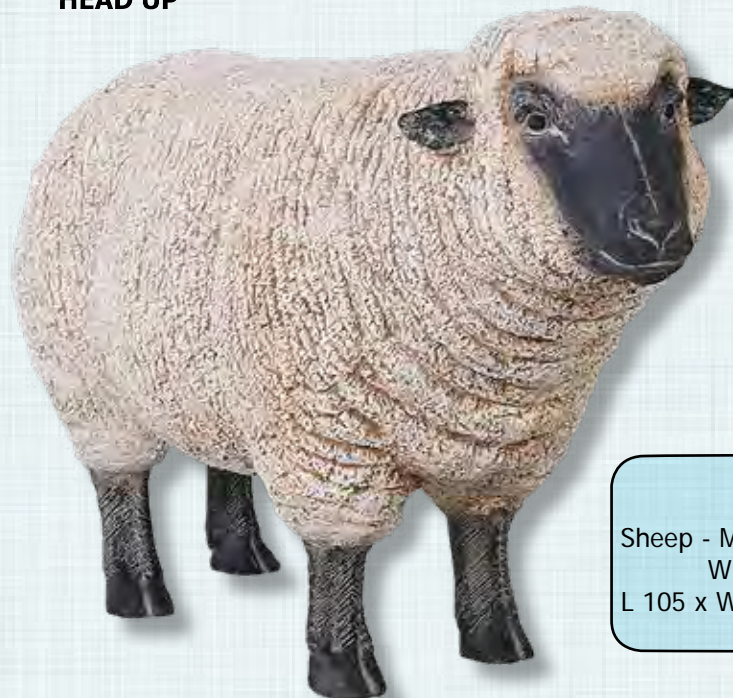

MERINO EWES - WHITE HEAD UP