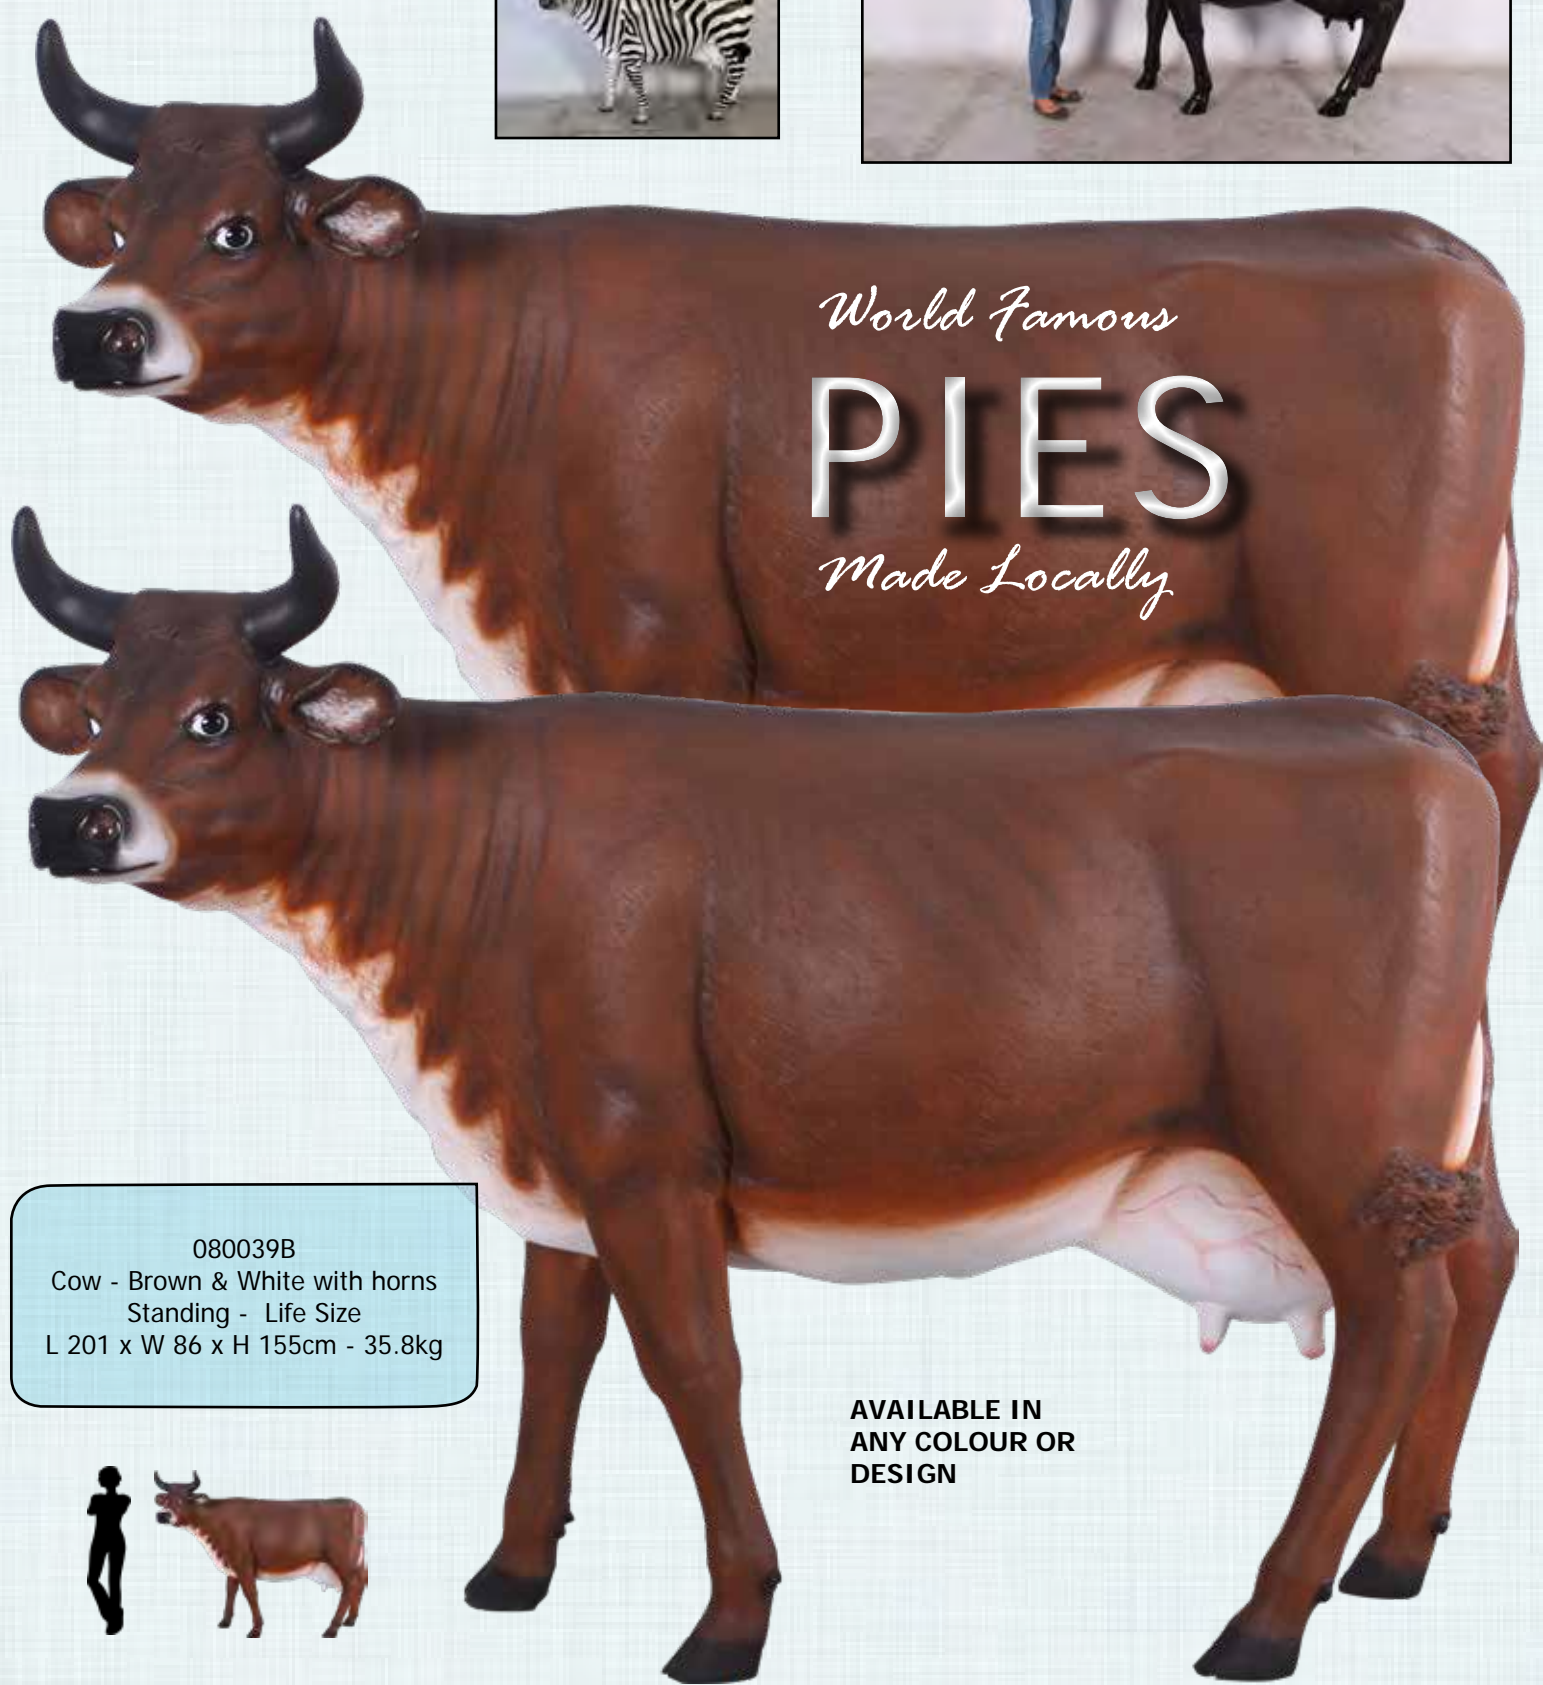

Also available in
 brown & white

BULLS & COWS

COWS -

FRIESIAN - COWS

080140
Funny Cow - Friesian
L 80 x W 60 x H 110cm - 23kg

Have a sense of humour?
this is the piece for you!

FRIESIAN COW - WALL DECOR

Wall Decor

Flat Backed
Life Size
Wall Decor
"Friesian Frieze"

090044
Cow - Friesian
Wall Mount - Life Size
L 199 x W 63 x H 157cm - 30kg

BULLS & COWS

**BROWN & WHITE COW
- WITH HORNS**

Also Available in Any
Design

World Famous
PIES
Made Locally