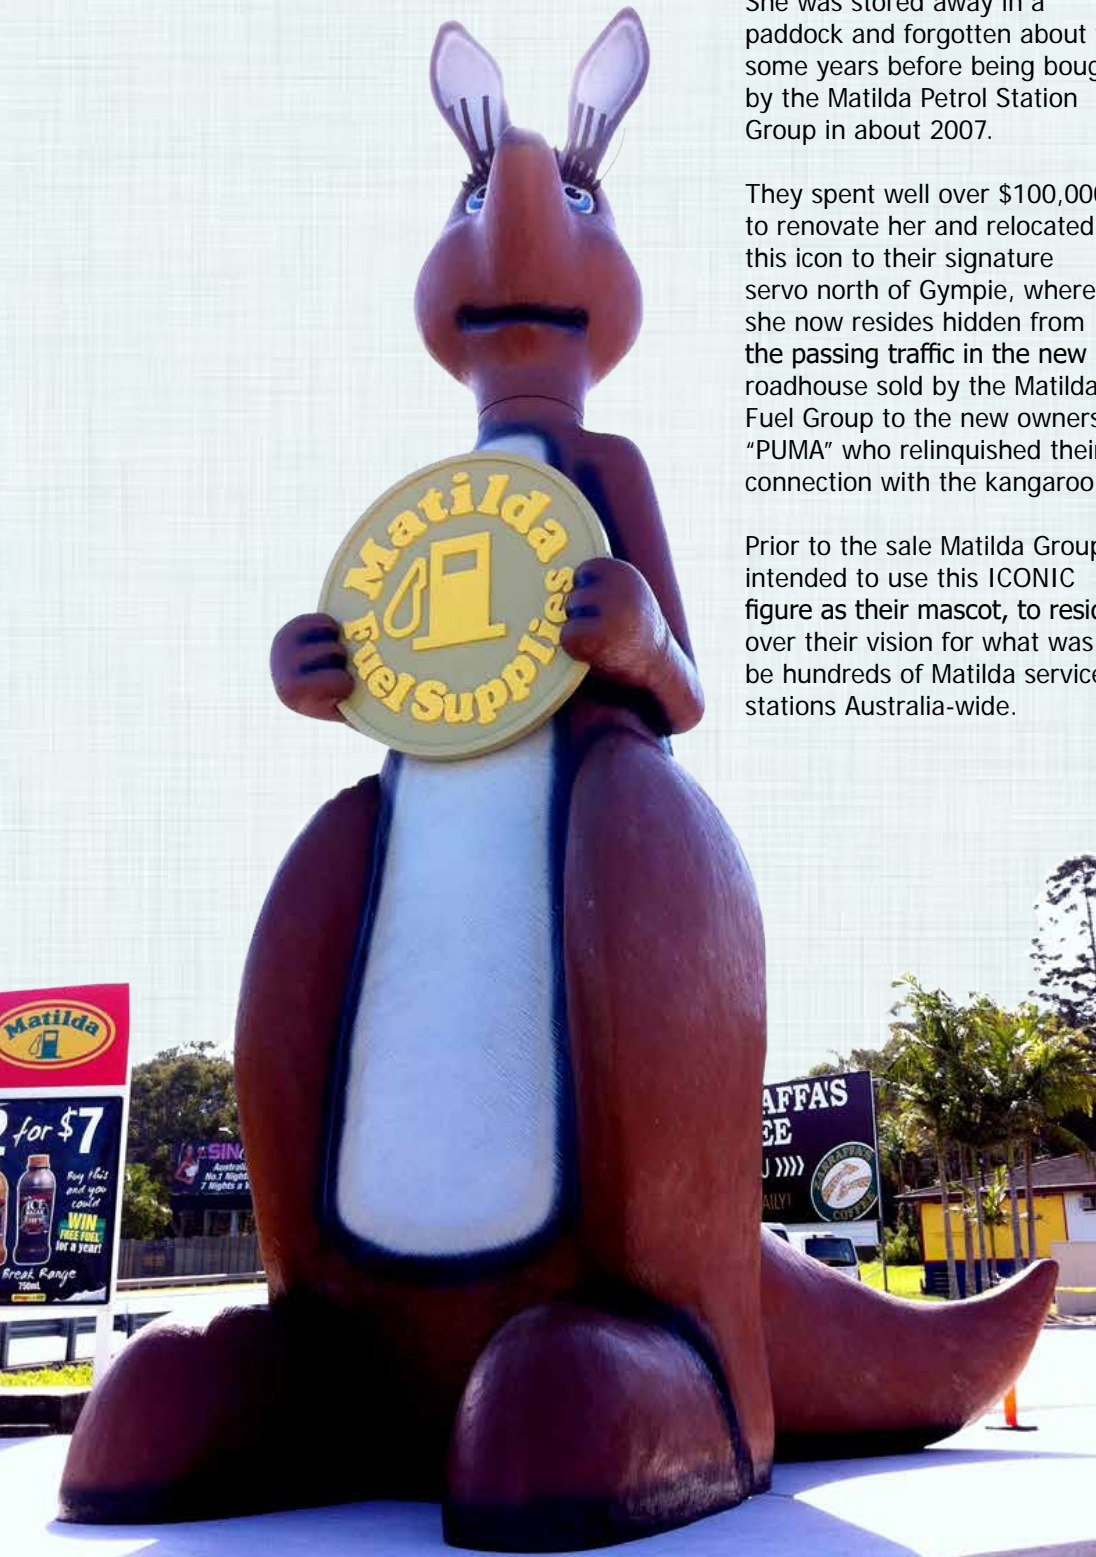

Natureworks Pty Ltd a specialist art fabrication company in Highvale (nr Samford) north of Brisbane was engaged to re-design a slimmer version without losing the spirit of the original sculpture.

The rear end of the original roo was over 4.2 metres wide and posed a problem for both fabrication and transport of the piece, so this width at the hips was reduced to 2.4 metres and the height to 9.0 metres, making it easy to transport. The head and ears were built as separate components and Natureworks installed the first piece at Tugun on the Gold Coast in 2009.

When negotiations for the sale of the service station group later began the fabrication of further pieces was put on hold. A year later the concept died once "PUMA" took over the group. The Tugun fuel depot now owned by "Puma" sold the sculpture back to Natureworks who is now offering the piece for sale in Australia.

DESCRIPTION

The fibreglass sculpture is in excellent condition finished in pre-pigmented polyester gel-coat. It has been designed so as to enable a head turn and an eye-wink as an option.

It can be easily assembled on a concrete slab in less than a day. This highly refined version of Matilda is designed to sit in the open forever.

It is the next BIG THING waiting to put your business on the Australian map.