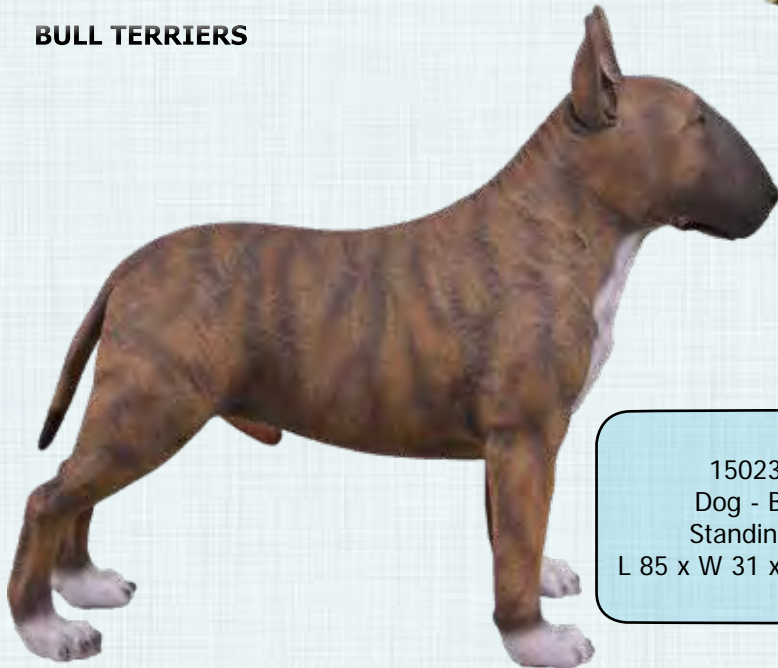

110079
Dog - Blue Heeler
Leaning

DOGS

BORDER COLLIE - SITTING

080070
Dog - Border Collie
Sitting
L 74 x W 34 x H 72cm - 10.6kg

BULL TERRIERS

150238Brindle
Dog - Bull Terrier
Standing - Brindle
L 85 x W 31 x H 70cm - 6.2kg