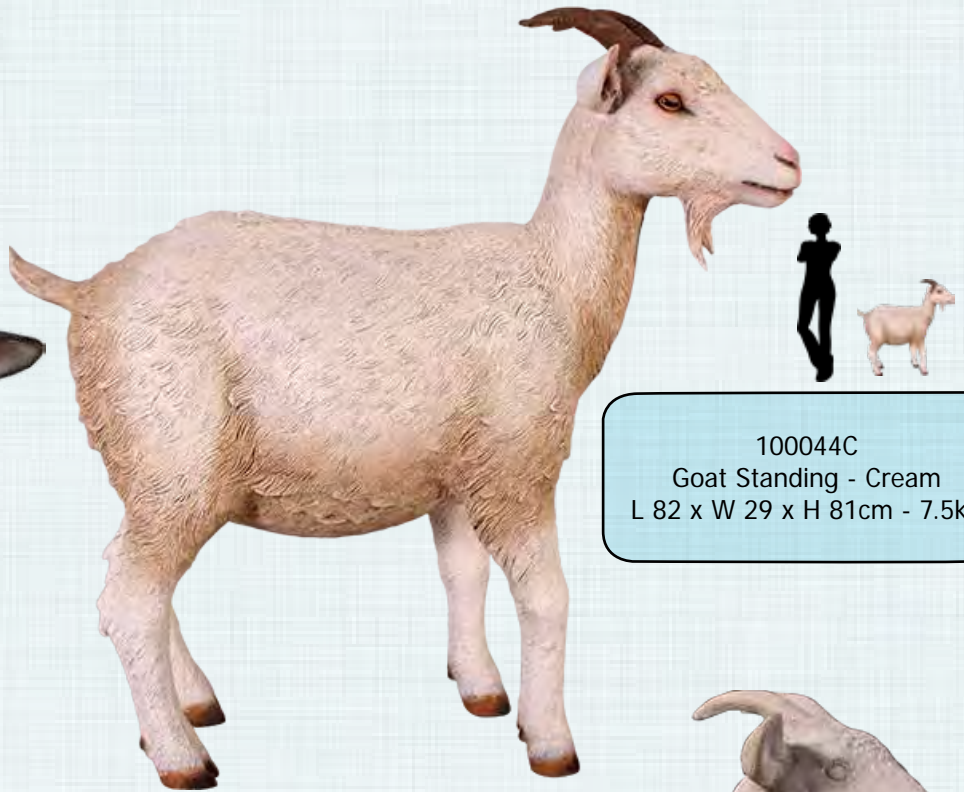

NATUREWORKS GOATS & SHEEP

GOATS & SHEEP

FARM ANIMALS - GOATS

GOAT STANDING - CREAM

100044C
Goat Standing - Cream
L 82 x W 29 x H 81cm - 7.5kg

GOAT STANDING BLACK & WHITE

100044BW
Goat Standing - Black & White
L 82 x W 29 x H 81cm - 7.5kg