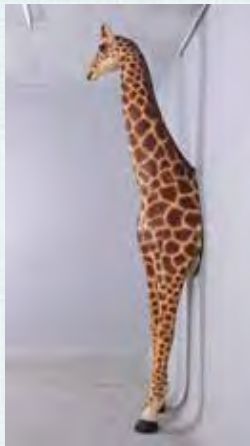

GIRAFFES

GIRAFFES

**GIRAFFE 12FT - FRONT HALF
BREAKING OUT**

**GIRAFFE IS DESIGNED TO BE
ATTACHED TO A WALL OR FENCE. -
WITH FLAT BACK**

Rear Mount

Side View

140119
Giraffe 12ft - Wall Decor
Breaking Out - Front Only
L 107 x W 67 x H 359cm - 41.7kg