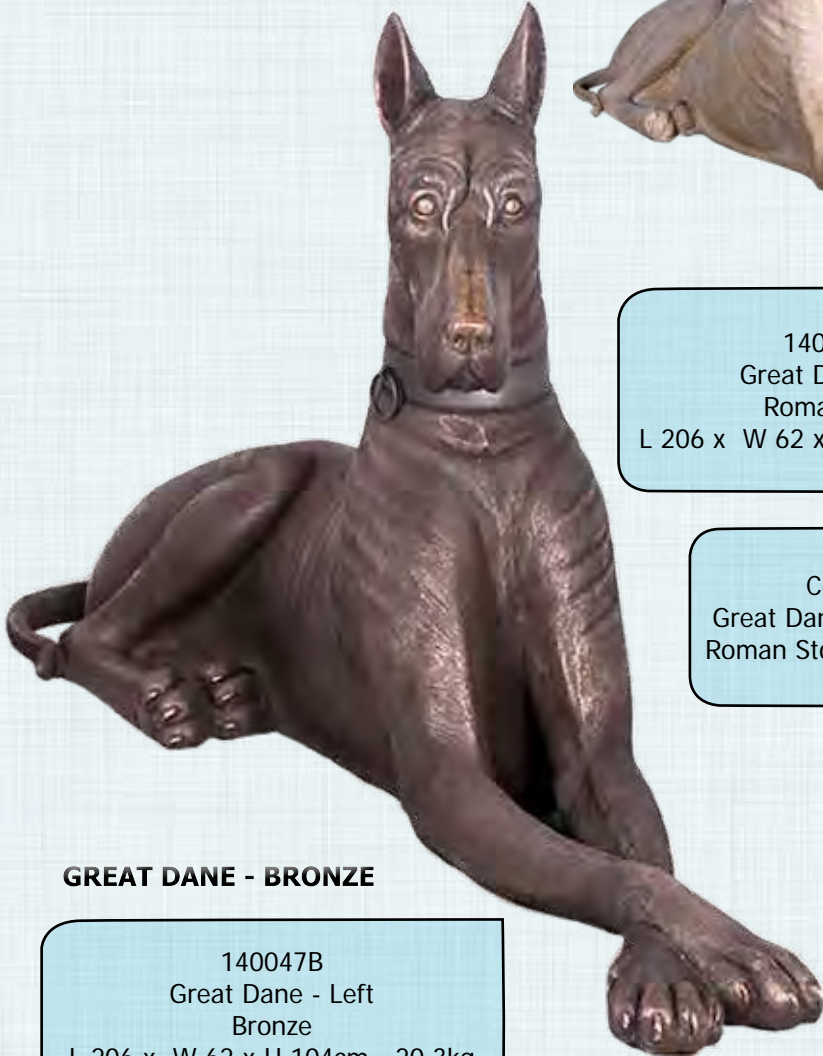

GREAT DANE - BRONZE

140047B
Great Dane - Left
Bronze
L 206 x W 62 x H 104cm - 20.3kg

ComboB
Great Dane - Left & Right
Bronze + 2 x Plinths