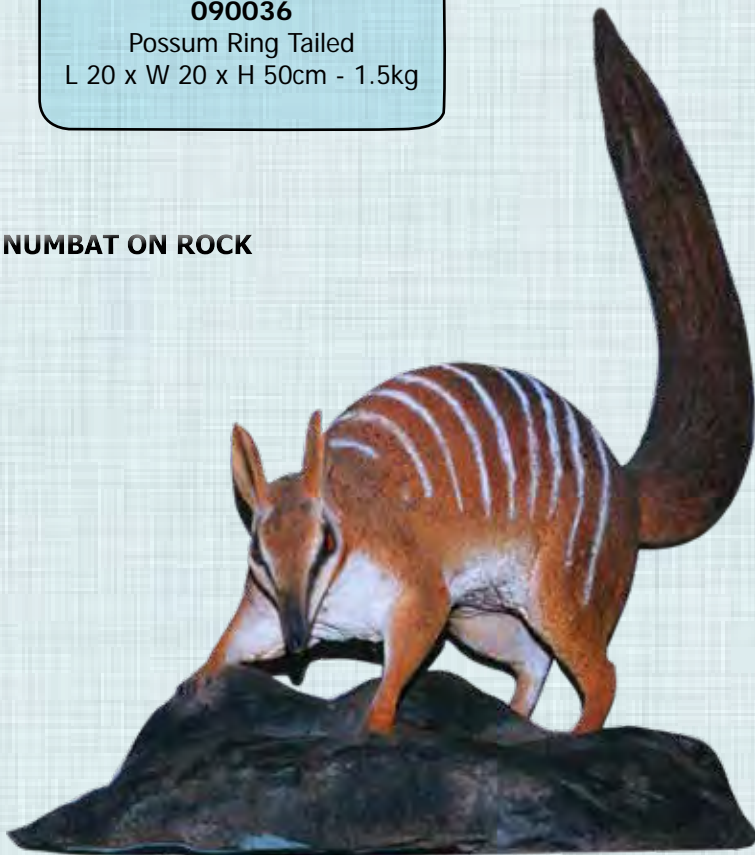

090036
Possum Ring Tailed
L 20 x W 20 x H 50cm - 1.5kg

NUMBAT ON ROCK