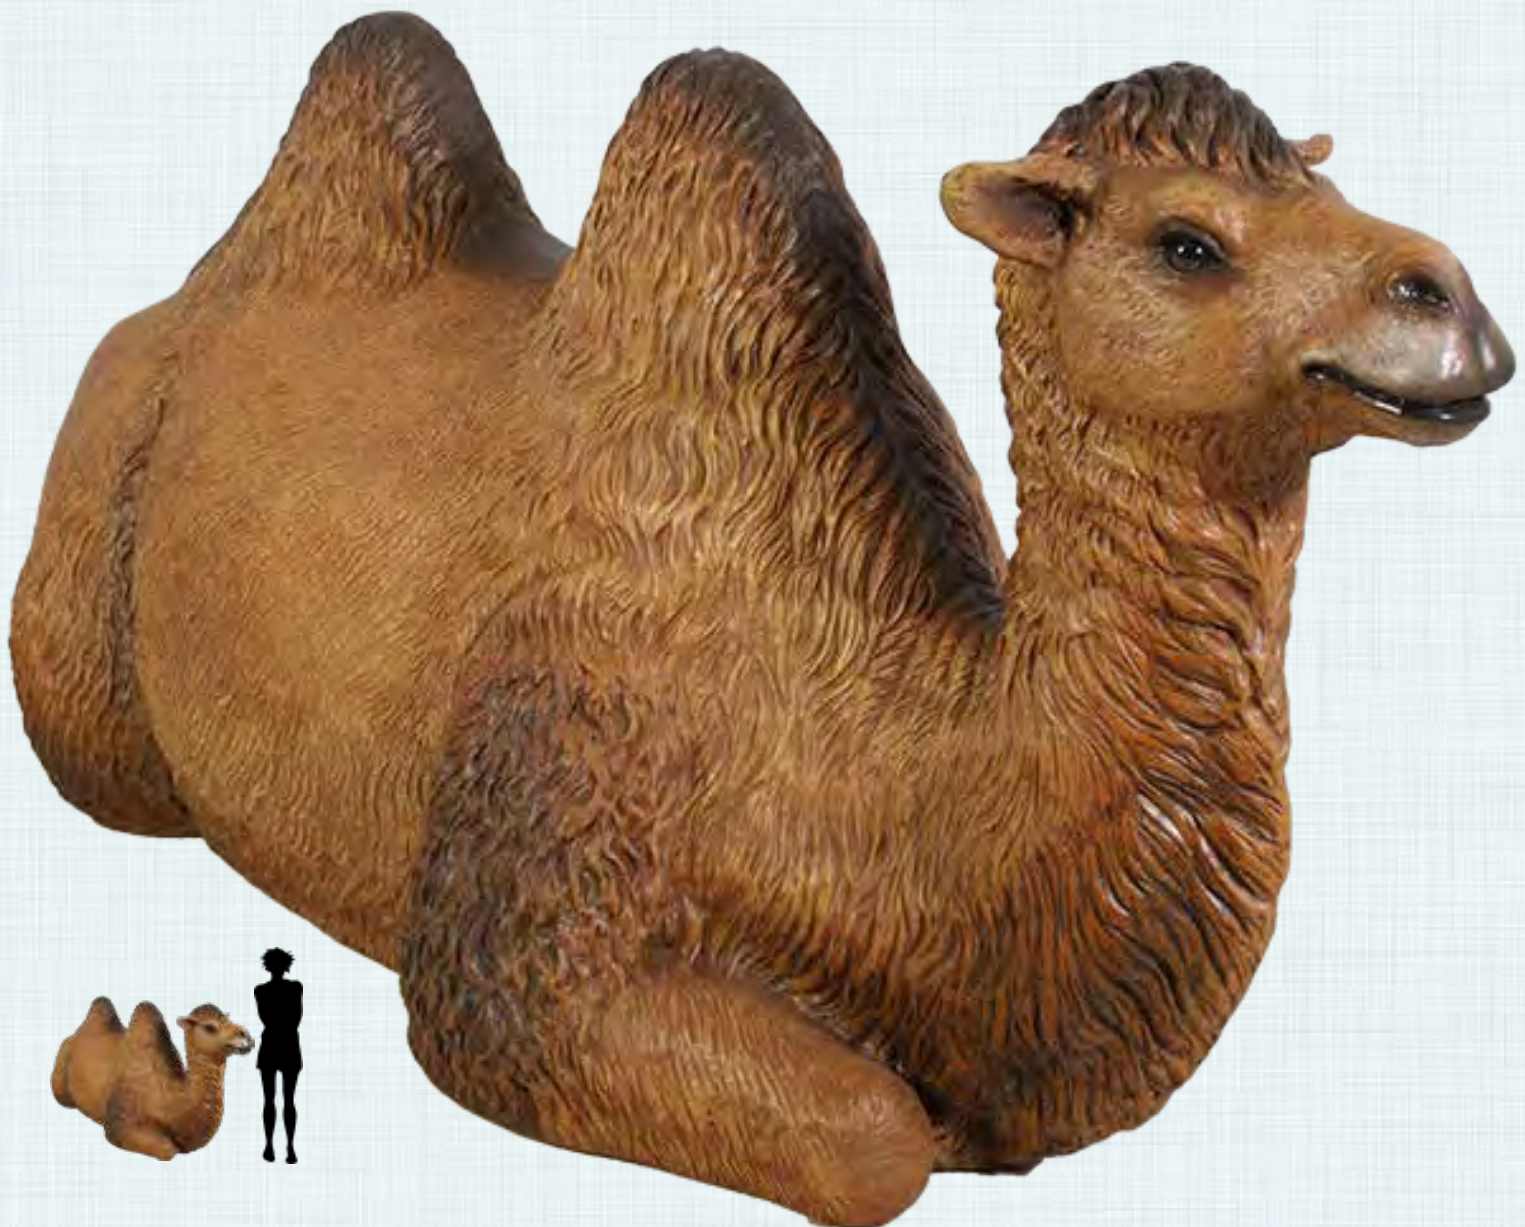

CAMELS

BACTRIAN CAMEL - 2 HUMPS

120071

Camel - Bactrian
Sitting - 2 Humped

L 230 x W 82 x H 102cm - 43kg