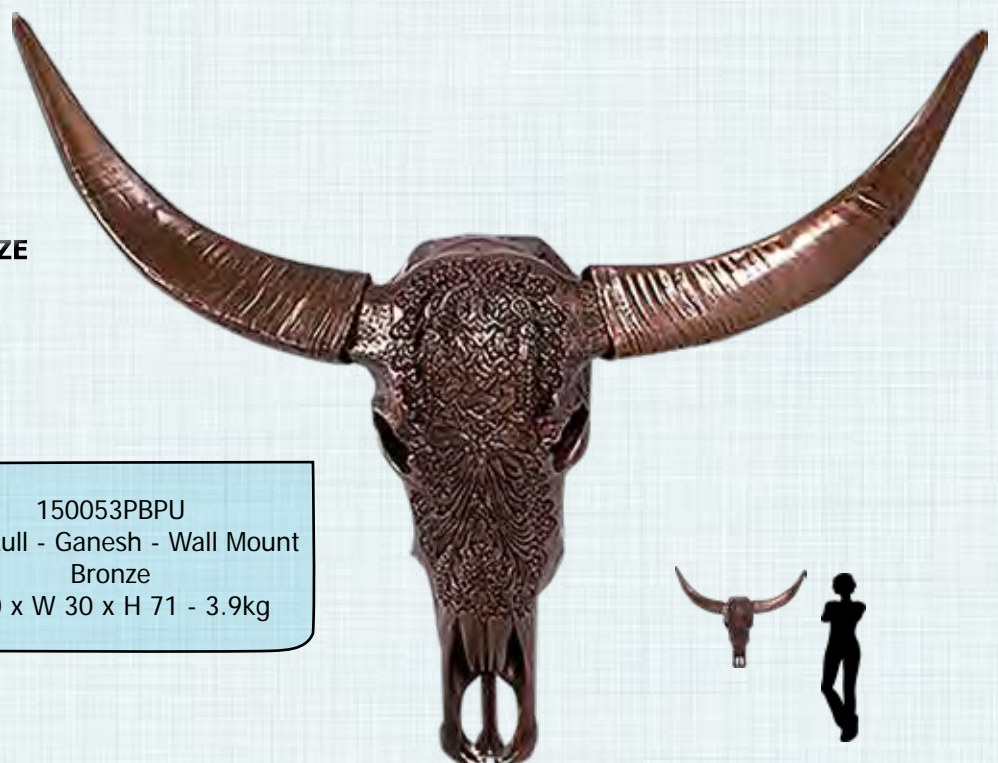

BULLS & COWS

BULL SKULL GANESH - WALL MOUNT

150053
Bull Skull - Ganesh - Wall Mount
L 80 x W 30 x H 71 - 3.9kg

BULL SKULL GANESH - WALL MOUNT - BRONZE

150053PBPU
Bull Skull - Ganesh - Wall Mount
Bronze
L 80 x W 30 x H 71 - 3.9kg

BULLS & COWS

LOWLINE BULL

NOTE:-

As with all our cattle there are many variations and interpretations to their characteristics of what a "true" Bison should look like. We source our information from various organisations and individuals to achieve realistic museum