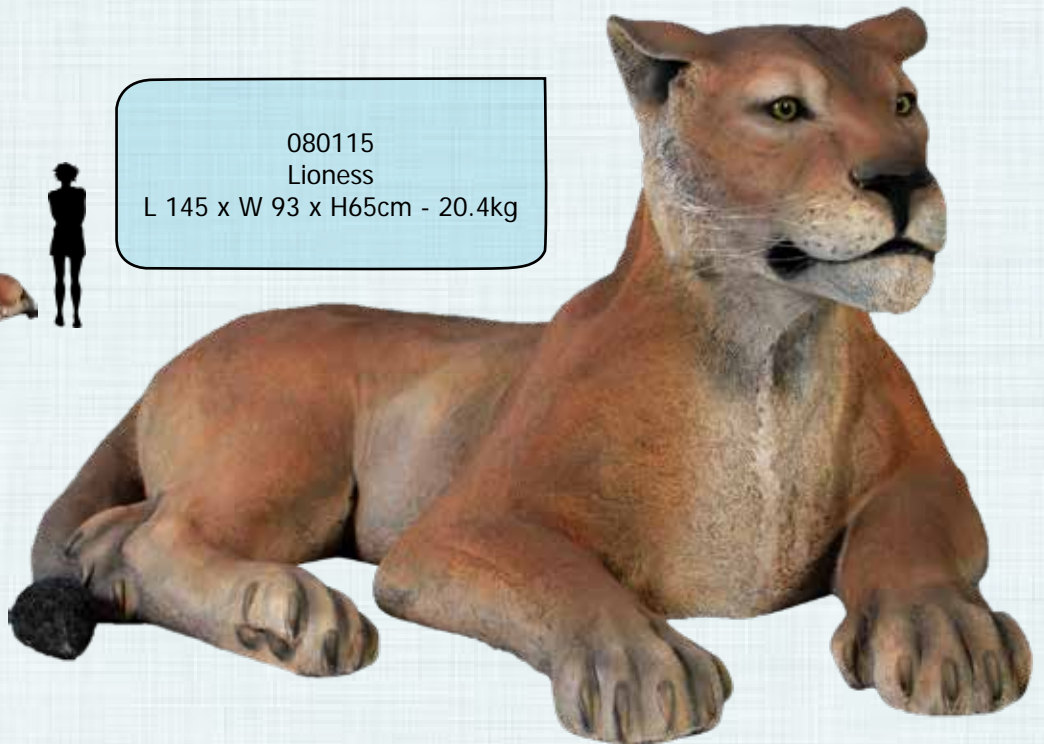

150023
"Cuddle" The Koala
Giant
L 216 x W 214 x H 275cm - 218kg

BEARS

AUSTRALIAN MARSUPIALS - KOALAS

KOALA IN TREE FORK

Rear View

Side View

090051
Koala in Tree Fork
L 60 x W 30 x H 110cm - 8kg

KOALA SITTING

 GH-BJ132004
Koala Sitting - Small
L 31 x W 25 x H 32cm

KOALA JOEY SITTING

 GH-BJ132004
Koala Joey Sitting - Small
L 21 x W 19 x H 22cm

NATUREWORKS BIG CATS

BIG CATS

BIG CATS - LIONESS

080115
Lioness
L 145 x W 93 x H 65cm - 20.4kg

LION CUBS

080118
Lion Cub Sitting
L 43 x W 27 x H 55cm - 4.6kg

080117
Lion Cub Standing
L 86 x W 22 x H 47cm - 3kg

080116
Lion Cub Lying
L 81 x W 43 x H 37cm - 5.6kg

BIG CATS

BIG CATS - LIONS

LION KING - STANDING