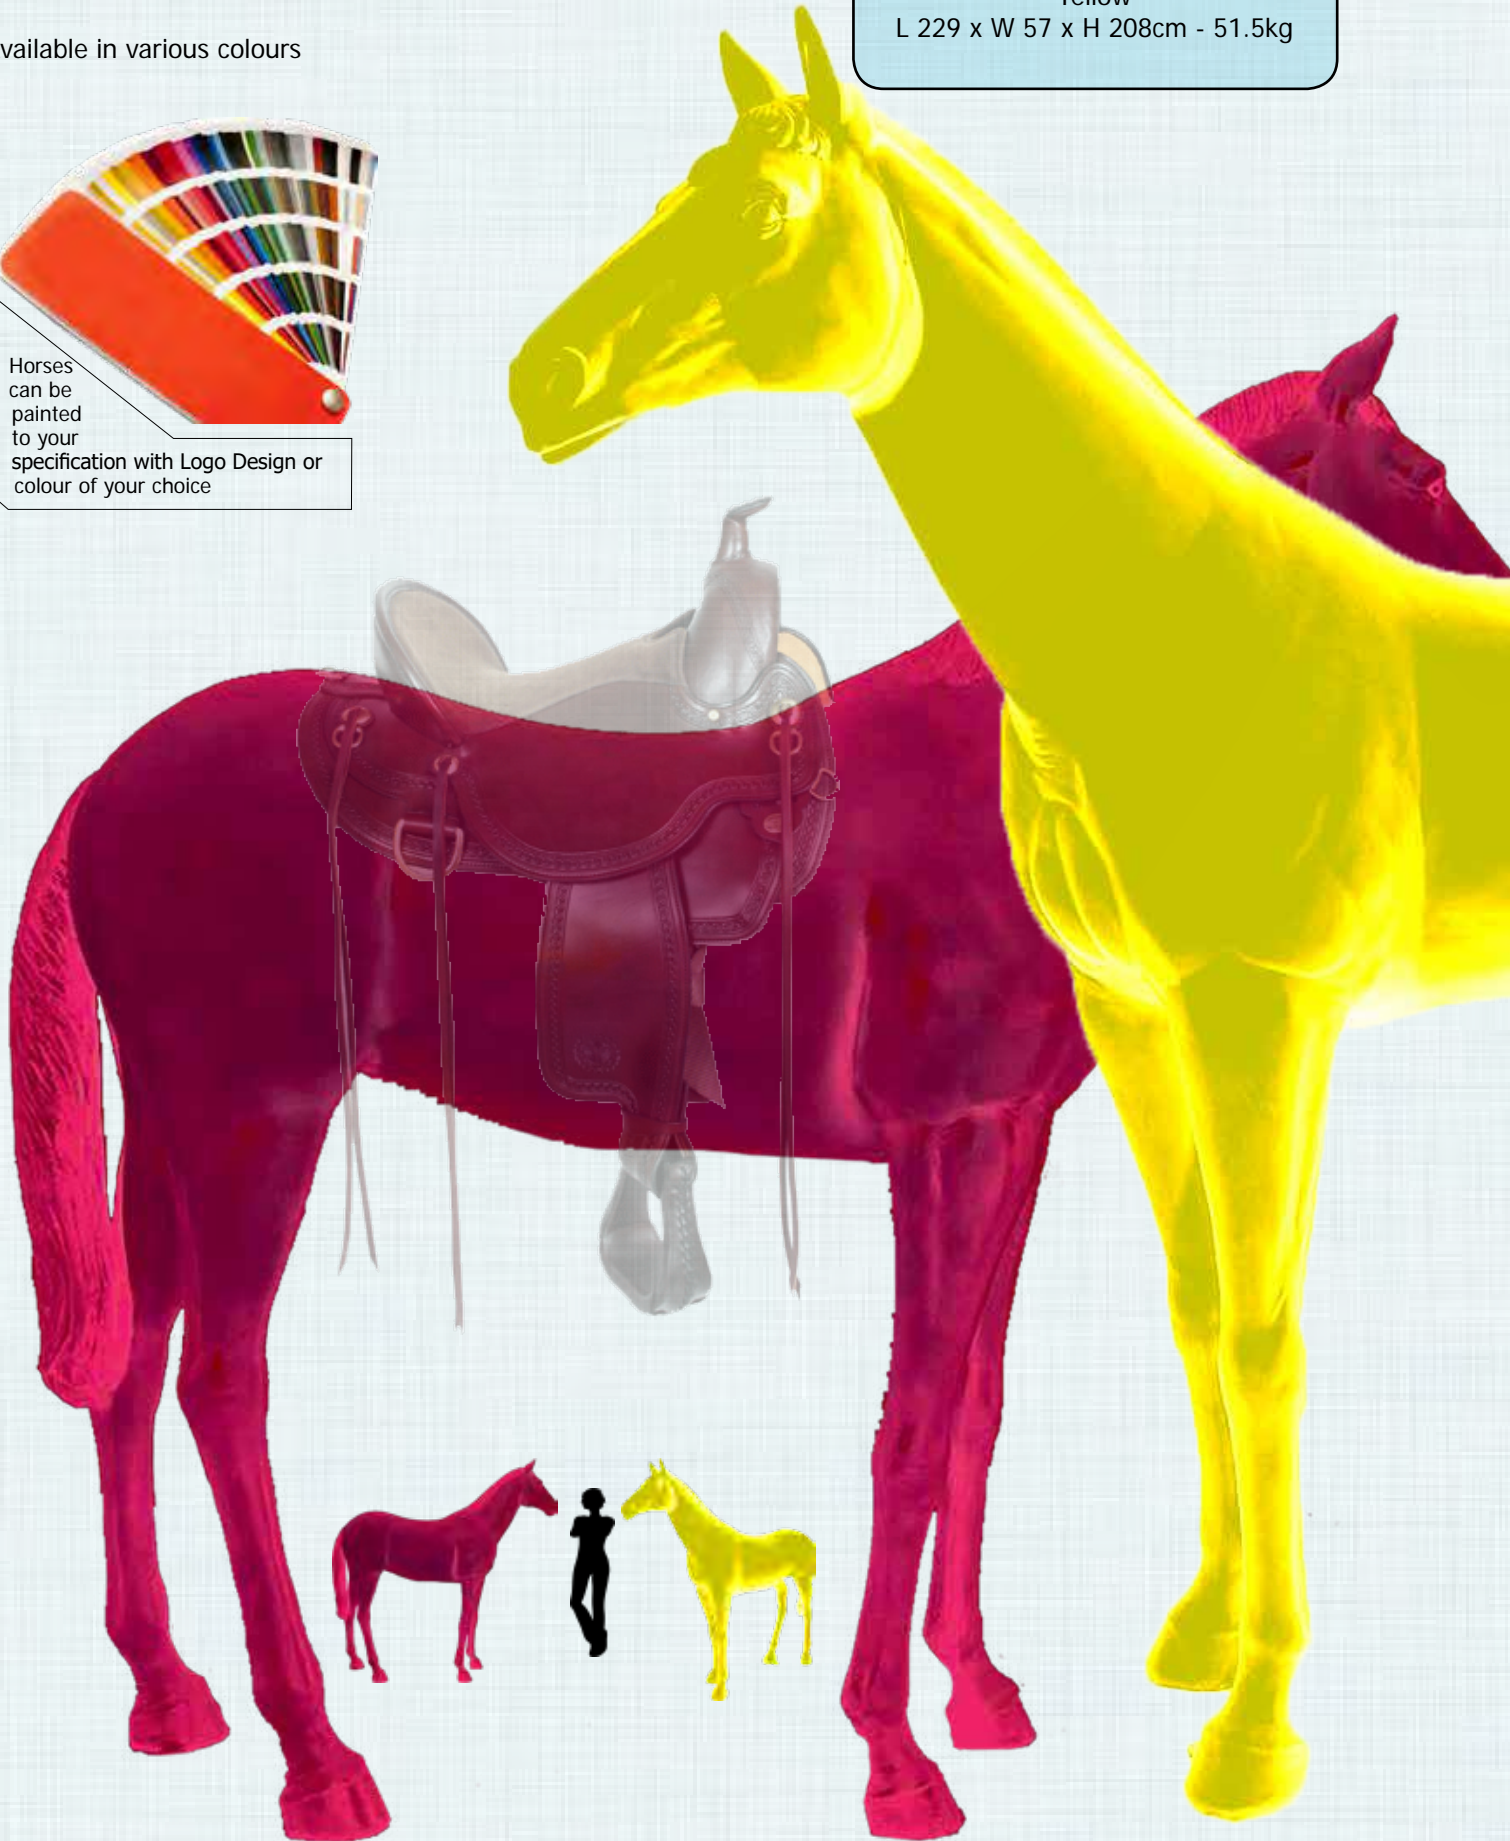

HORSES

**HORSE STANDING - 7FT
CUSTOM COLOURED HORSES**

Available in various colours

100019Yellow
Horse - 7ft (life size)
Yellow
L 229 x W 57 x H 208cm - 51.5kg

Horses can be painted to your specification with Logo Design or colour of your choice