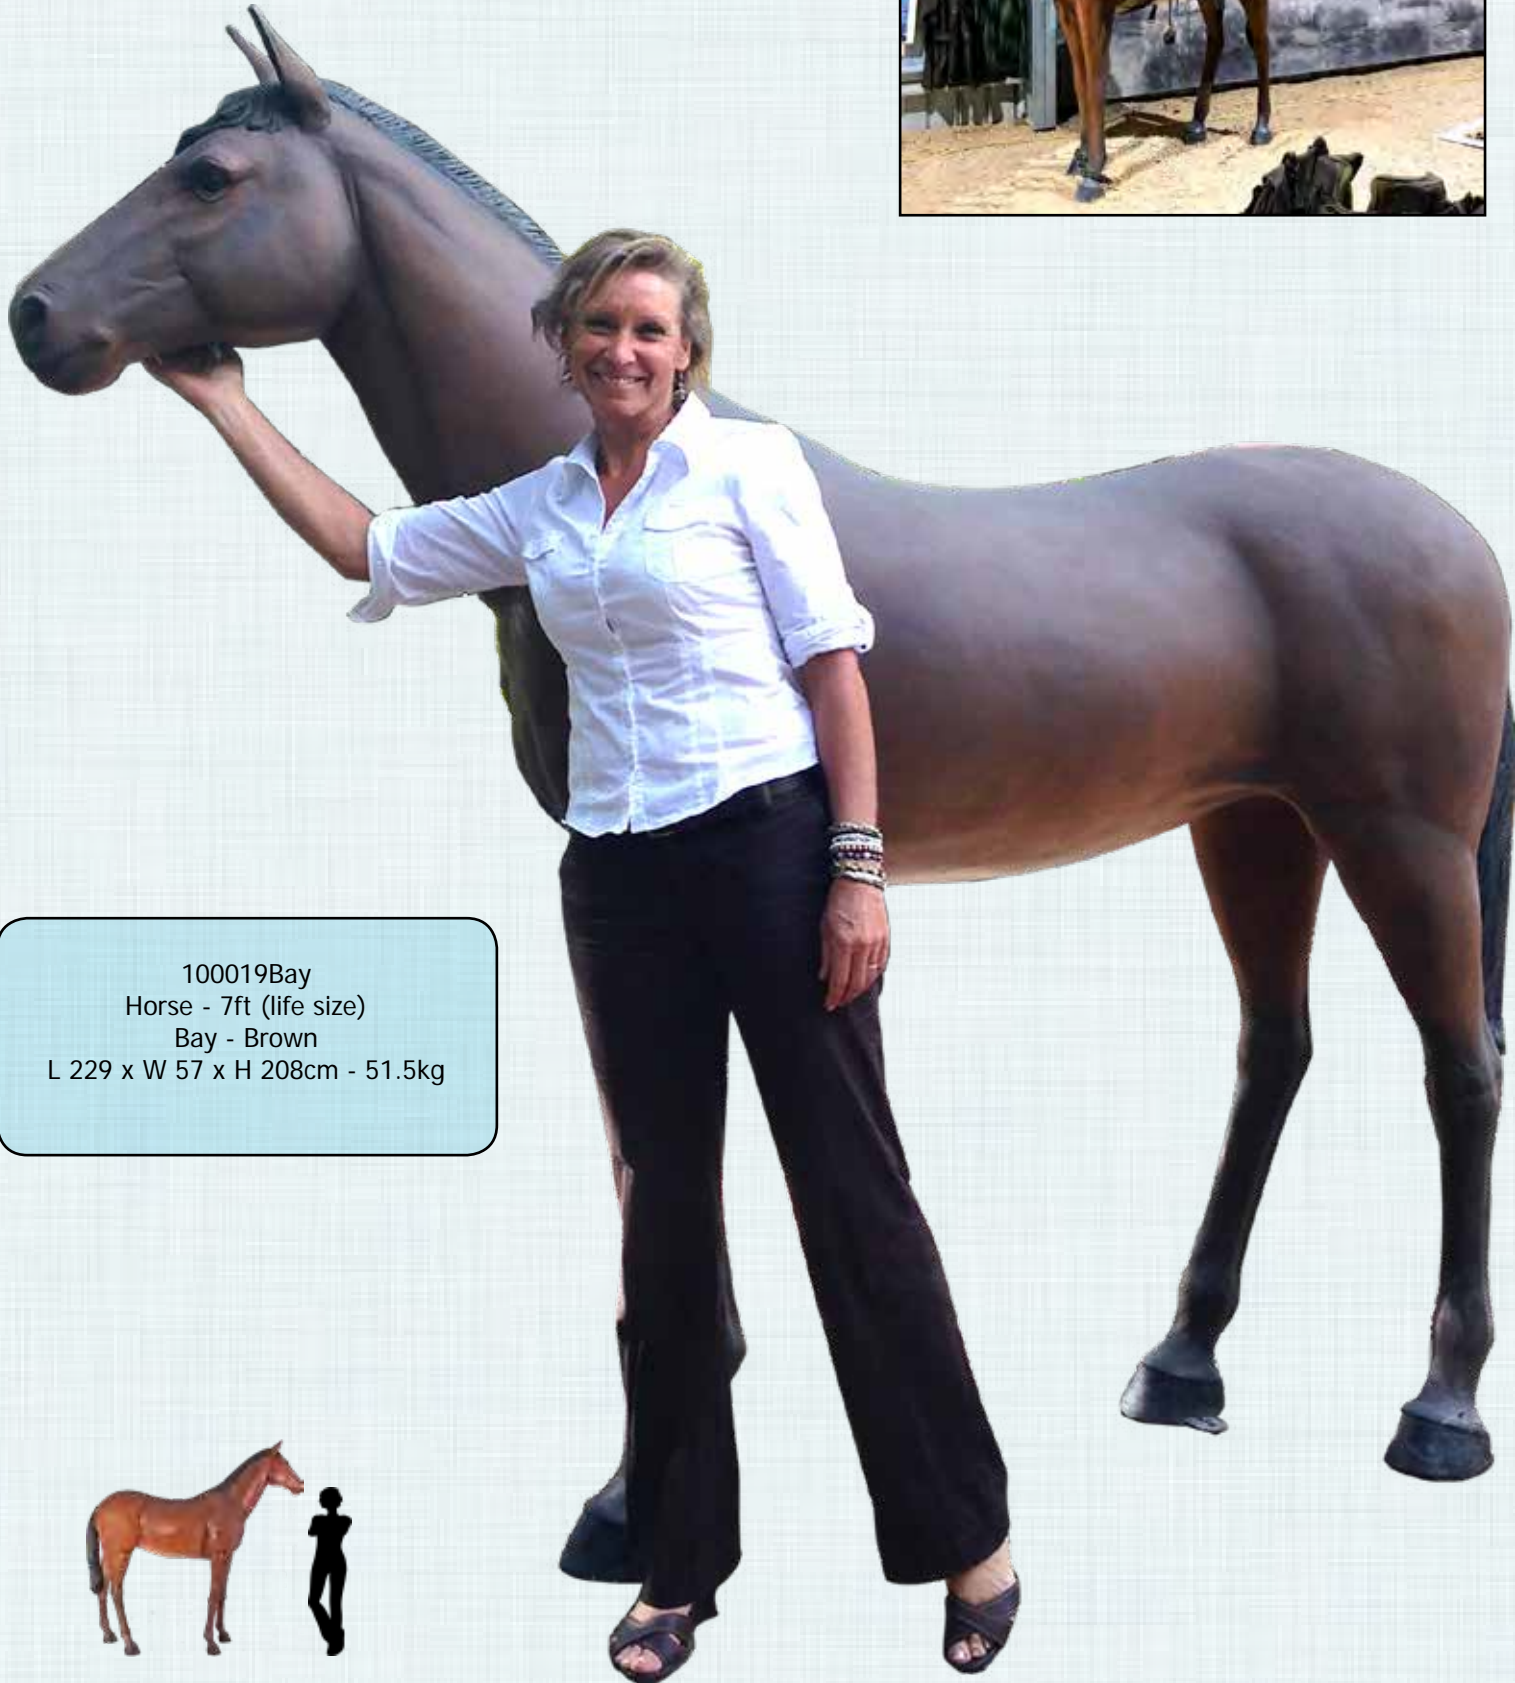

Custom Designed Entry Statement -

Alli the alpaca head was custom designed and placed on out 18ft giraffe.

Alli greets the children at the entry of Alli's kindy childcare centre.

NATUREWORKS

HORSES & UNICORNS

Museum quality fibreglass sculptures

Equine & Unicorns Props

HORSES

**HORSE STANDING - 7FT
BAY - BROWN**

100019Bay
Horse - 7ft (life size)
Bay - Brown
L 229 x W 57 x H 208cm - 51.5kg

HORSES

**HORSE STANDING - 7FT
BLACK GLOSS**

Natureworks's 7ft horse has been sold to a variety of business and private sales, such as:- Riding Schools, Jockey Clubs, Saddlery Shops, Window displays, Horse tracks, Museums, Garden Features, Day Care centres, Horse Studs, etc