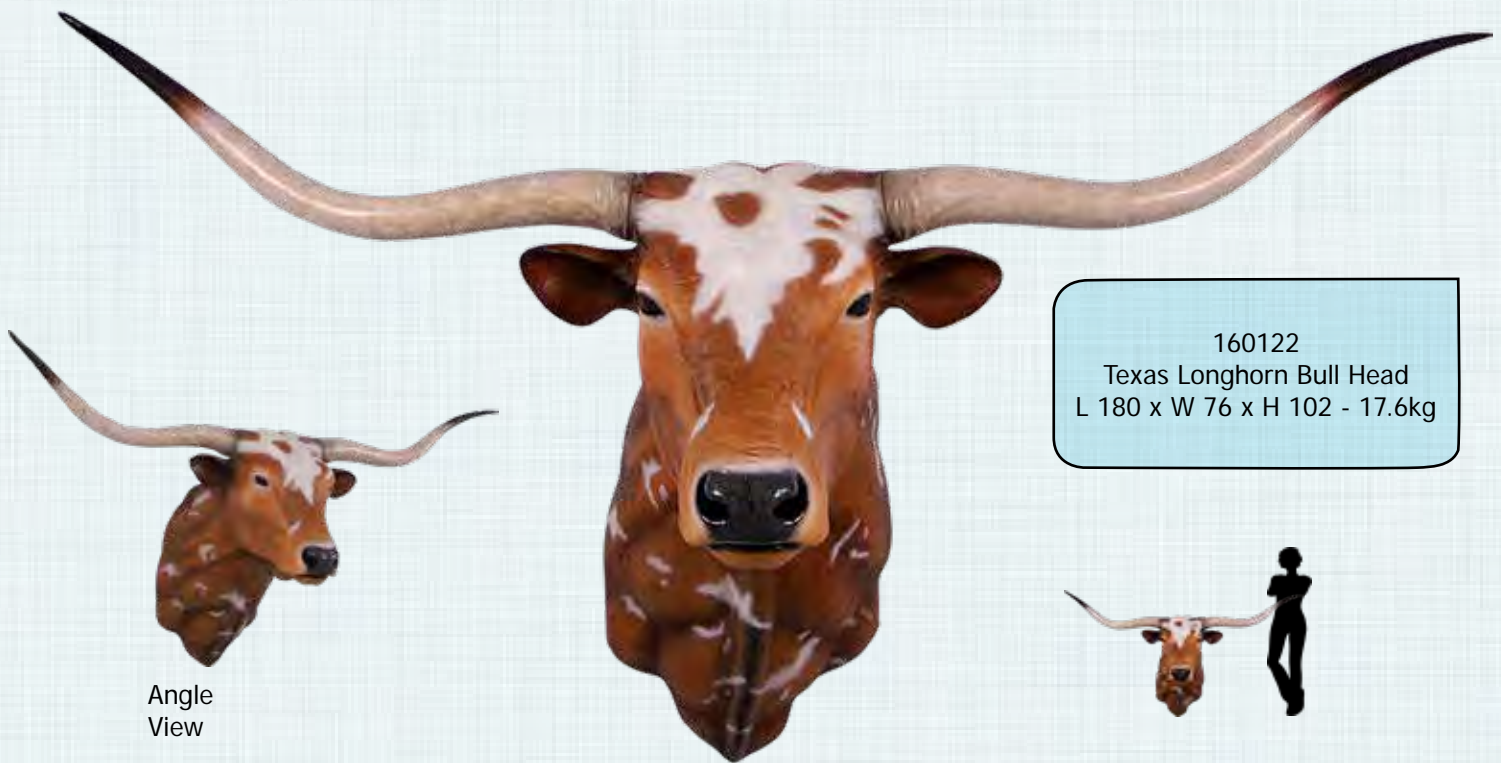

The African buffalo or Cape buffalo, is a large African bovine. It is not closely related to the slightly larger wild Asian water buffalo, and its ancestry remains unclear.

DID YOU KNOW?

110117
Buffalo - African
L 246 x W 117 x H 148cm - 80.5kg

BULLS & COWS

AMERICAN BISON

AMERICAN BISON -STANDING

170229
American Bison
Standing
L 222 x W 83 x H 159cm - 63kg

AMERICAN BISON -STANDING

180039
American Bison Head - Wall Decor
L 72.4 x W 55 x H 81cm - ?kg

BULLS & COWS

**TEXAS
LONGHORN BULL**

170163
Texas Longhorn Bull
L 288 x W 176 x H 181 - 67.2kg

**TEXAS LONGHORN BULL HEAD
- WALL MOUNT**

160122
Texas Longhorn Bull Head
L 180 x W 76 x H 102 - 17.6kg

Angle
View