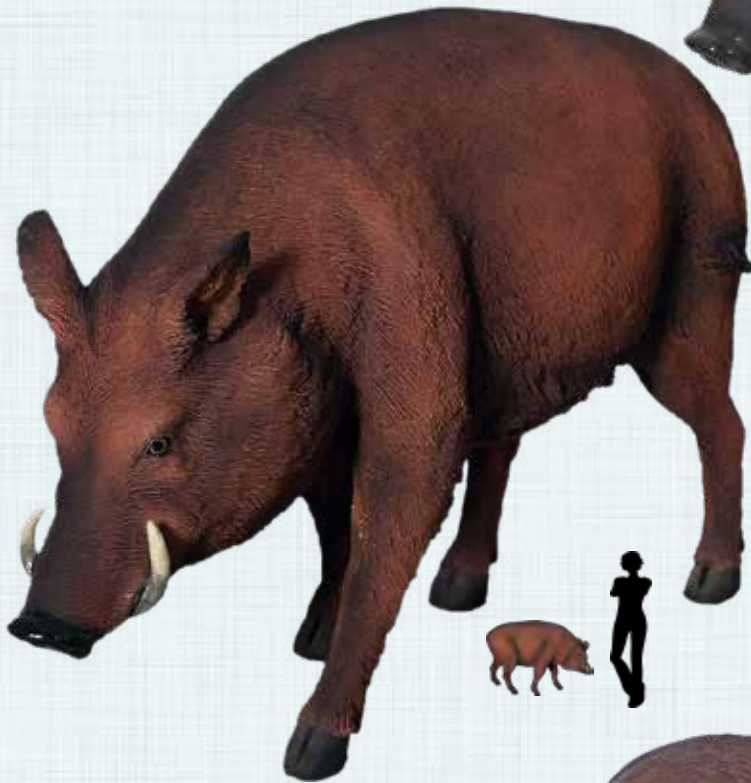

WILD BOAR - BROWN

100079
Boar - Wild - Brown
L 119 x W 38 x H 77cm - 15.3kg