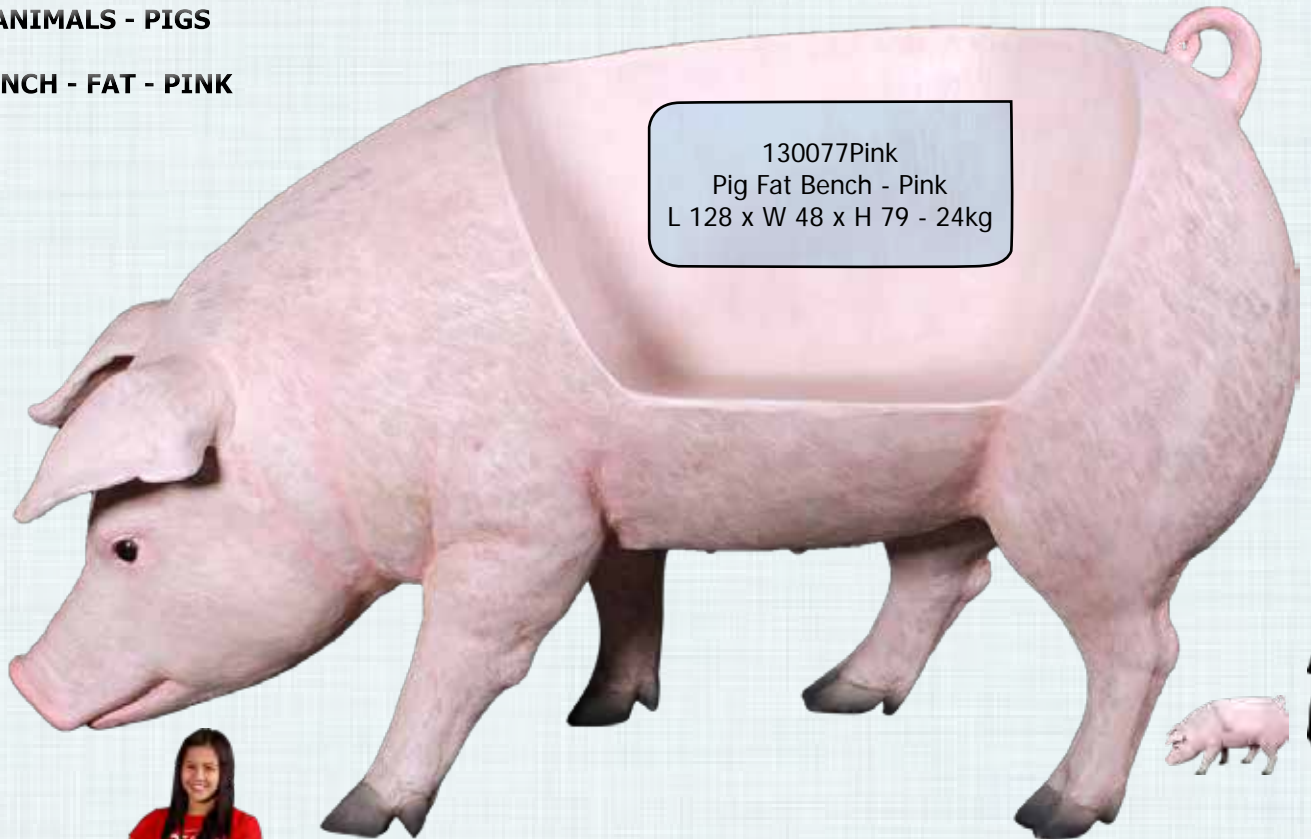

FAT PIG BENCH - WHITE

130077
Pig Fat Bench - White
L 128 x W 48 x H 79 - 24kg

PIGS, HOGS & BOARS

FARM ANIMALS - PIGS

PIG BENCH - FAT - PINK

130077Pink
Pig Fat Bench - Pink
L 128 x W 48 x H 79 - 24kg

PIG BENCH - FAT - GLOSSY PINK