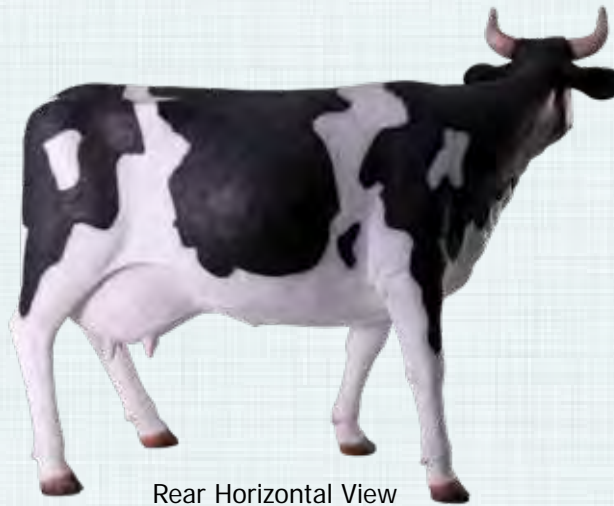

Rear Horizontal View

Rear View

080039
Cow - Friesian
Standing - Life Size
L 201 x W 86 x H 155cm - 35.8kg

BULLS & COWS

COWS

FRIESIAN COW - GRAZING

Friesians are a breed of cattle known today as the world's highest production dairy animals.