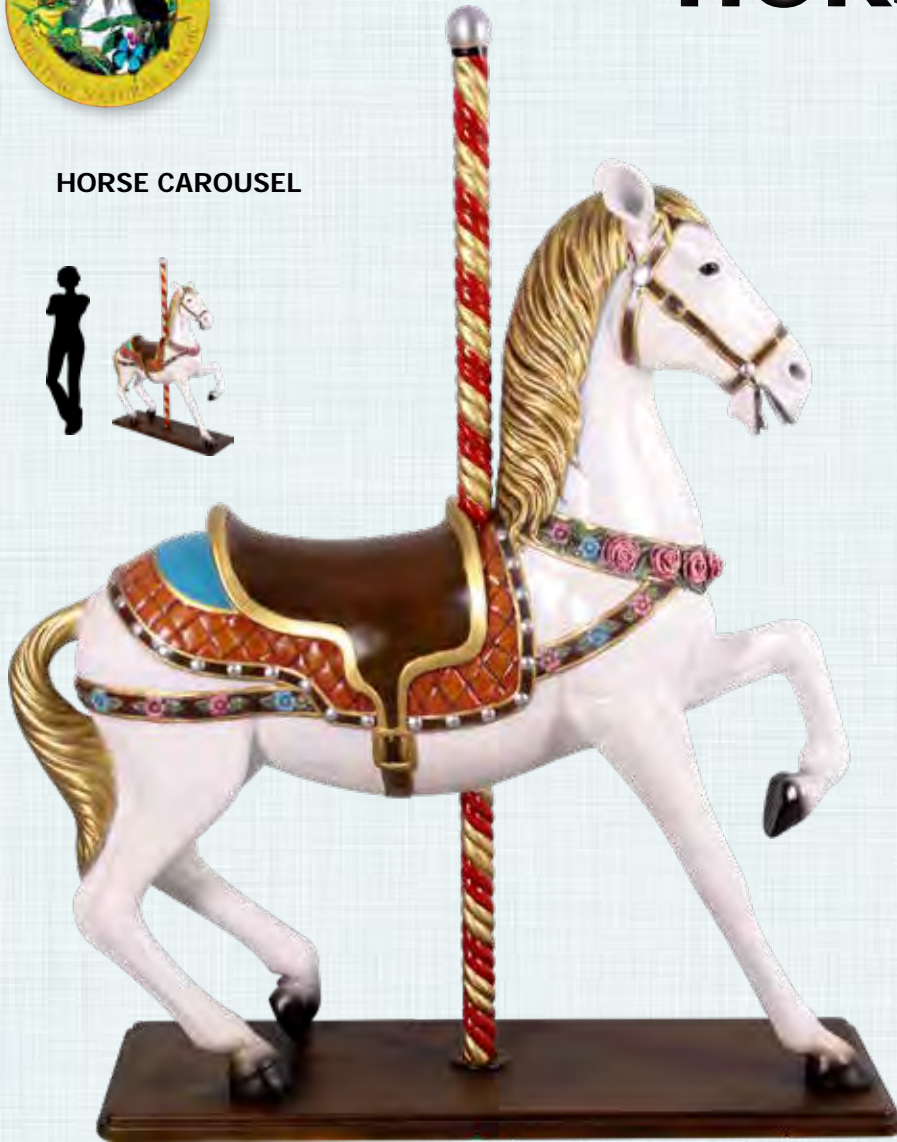

130032
Charge at Beersheba - 7ft
Painted
L 231 x W 86 x H 213cm - 80.3kg

Also Available in Bronze Finish

130089
Plinth for Charge at Beersheba
- Roman Stone Finish
L 241 x W 107 x H 104cm - 148kg

HORSES

HORSE CAROUSEL