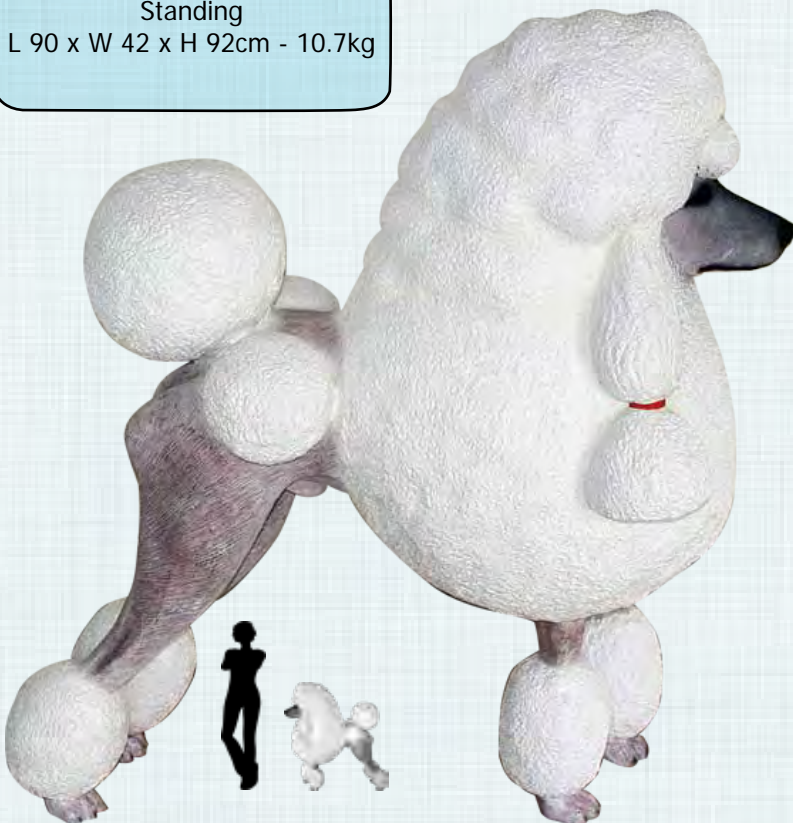

DOGS

POODLE BLACK

110121BL
Dog - Poodle - Black
Standing
L 90 x W 42 x H 92cm - 10.7kg

POODLE PINK

110121P
Dog - Poodle - Pink
Standing
L 90 x W 42 x H 92cm - 10.7kg

POODLE WHITE

110121W
Dog - Poodle - White
Standing
L 90 x W 42 x H 92cm - 10.7kg

POODLE SILVER

110121S
Dog - Poodle - Silver
Standing
L 90 x W 42 x H 92cm - 10.7kg

DOGS

FOXES

100103W
 Fox - Arctic - White
 L 95 x W 29 x H 60cm - 6.3kg

100103
 Fox - Red
 L 95 x W 29 x H 60cm - 6.3kg

WOLF