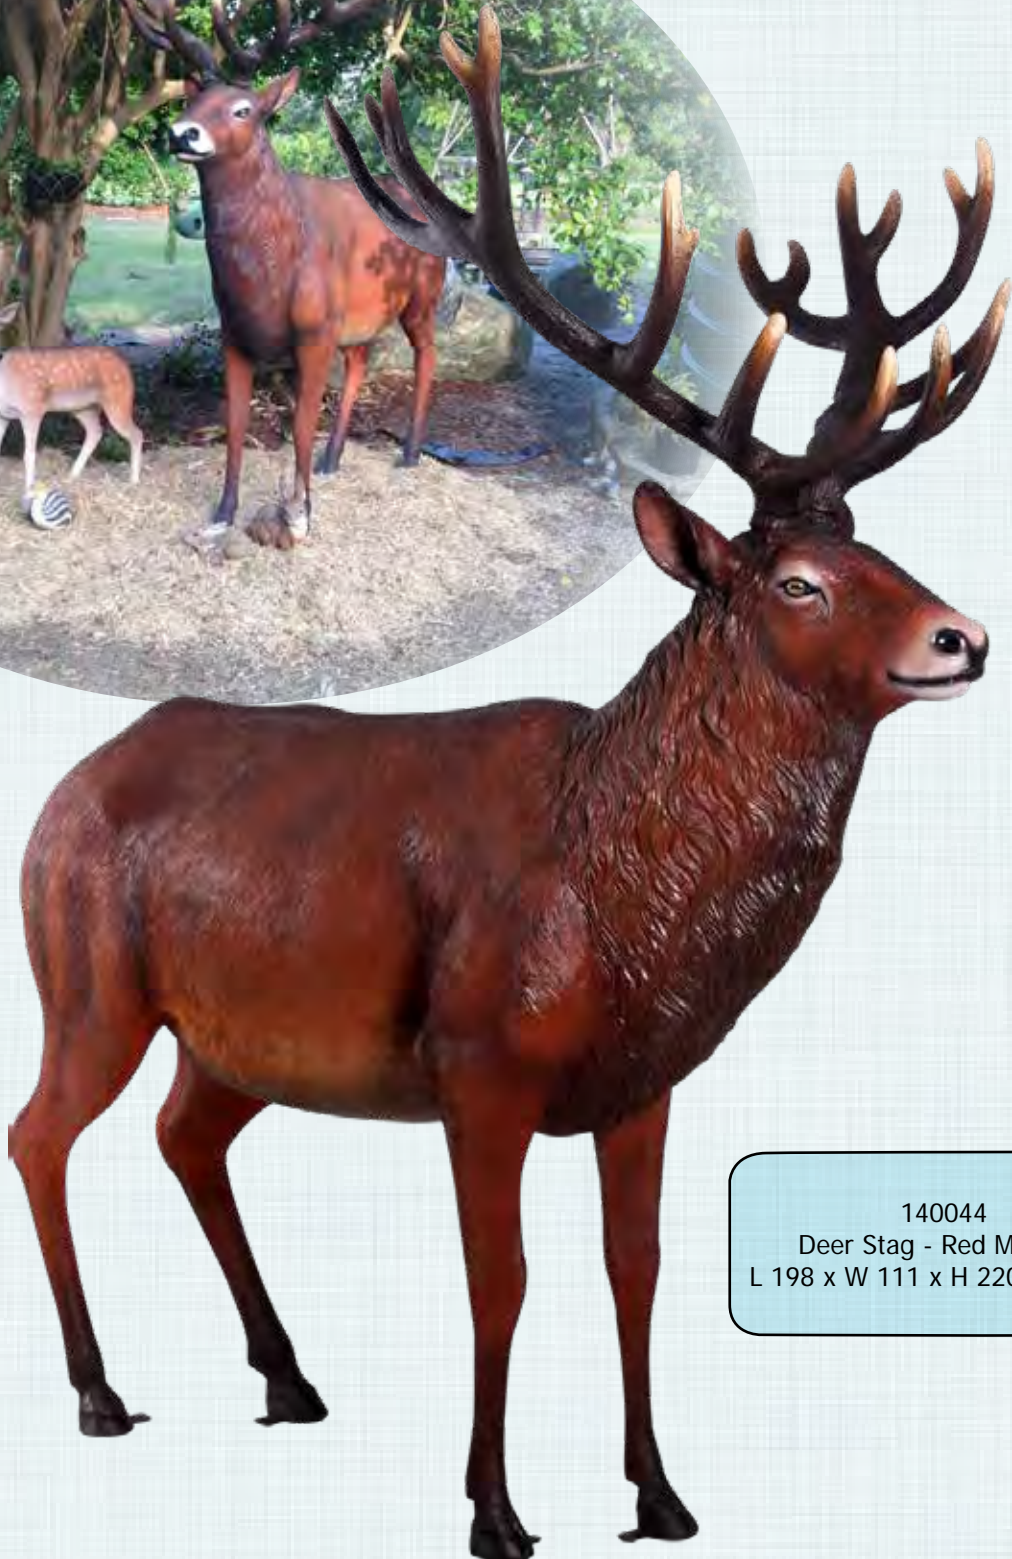

DEER STAG HEAD - GRAND WALL DECOR

170216
Deer Stag Head - Grand
Wall Decor
L 129 x W 77 x H 149cm - 12kg

DEER STAG - RED ON ROCK

130058
Deer Stag - Red on Rock
L 131 x W 86 x H 187cm - 34.4kg

DEERS & MOOSE

FOREST ANIMALS

DEER STAG - RED HEAD ONLY - WALL MOUNT

130095
Deer Stag - Red - Head Only
L 91 x W 45 x H 84cm - 8.4kg

DEER FAWN

110108
Deer - Fawn
L 83 x W 29 x H 80cm - 8.3kg

DEERS & MOOSE

MAJESTIC DEER STAG

140044
Deer Stag - Red Majestic
L 198 x W 111 x H 220cm - 33kg

DEERS & MOOSE

**DEER STAG - RED -
GRAND**

110116
Deer Stag Red - Grand
L 198 x W 111 x H 220cm - 33kg

DEERS & MOOSE

DEERS - XMAS

DEER STAG - RED HEAD ONLY