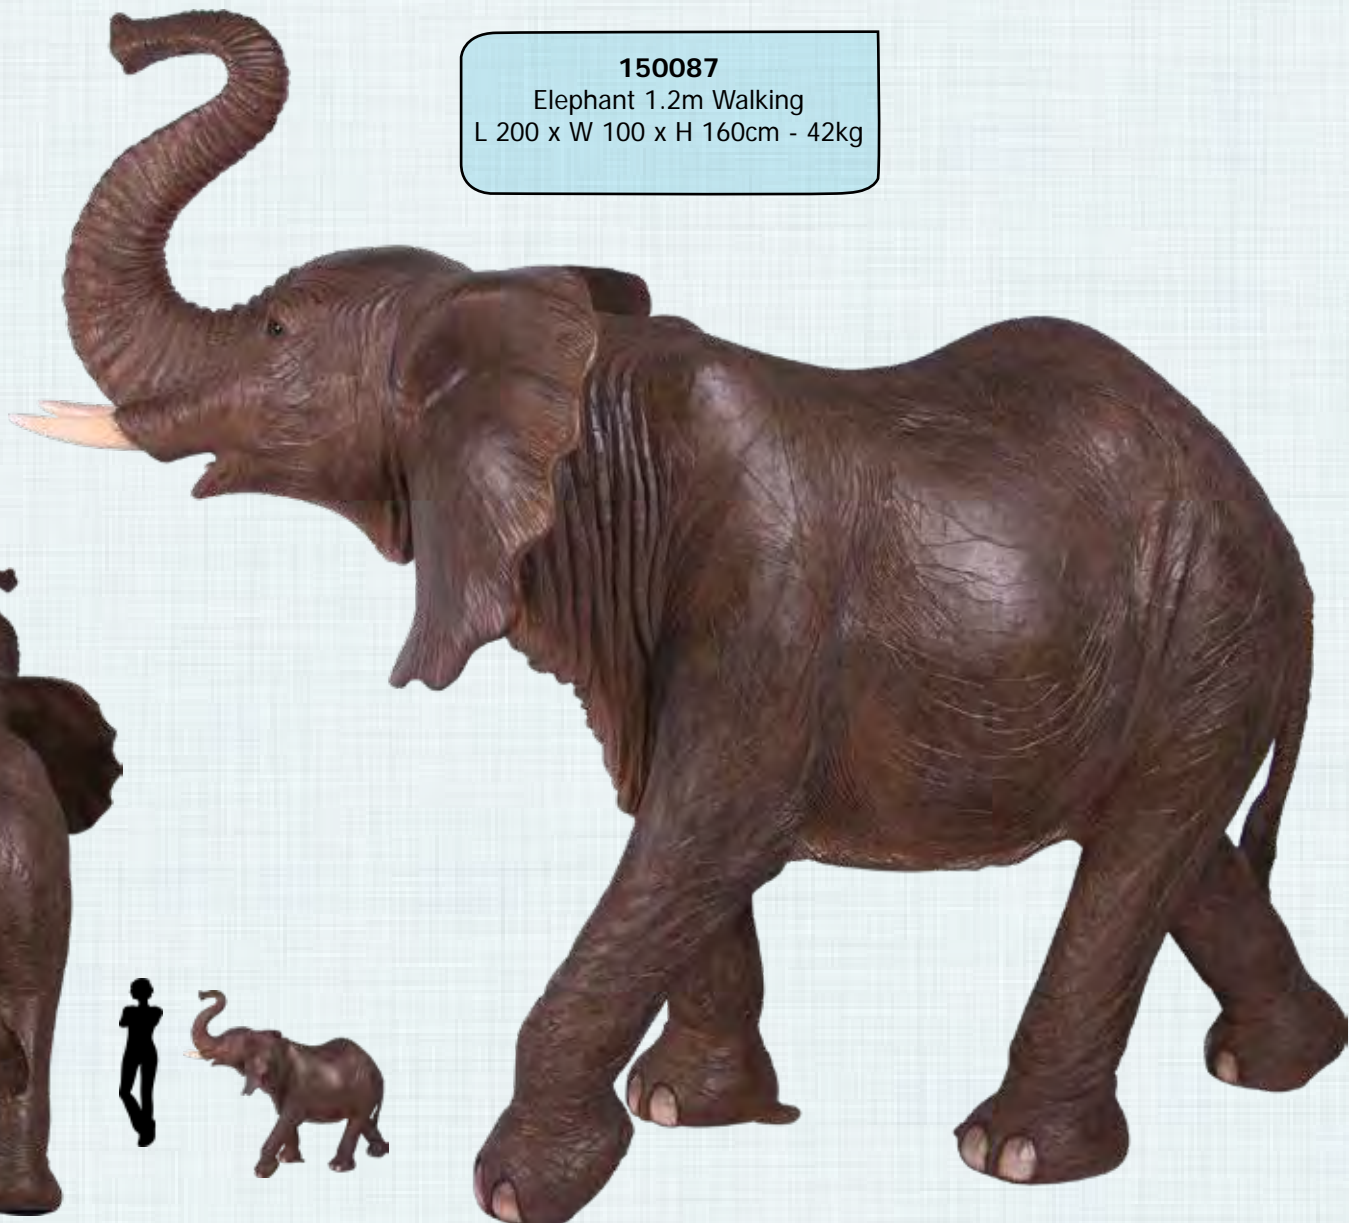

110032B

Elephant - Mother & Calf
L 54 x W 29 x H 38cm - 4.3kg

ELEPHANT 1.2M
WALKING

150087

Elephant 1.2m Walking
L 200 x W 100 x H 160cm - 42kg

ELEPHANTS

SAFARI ANIMALS - ELEPHANTS

AFRICAN ELEPHANT - 8FT