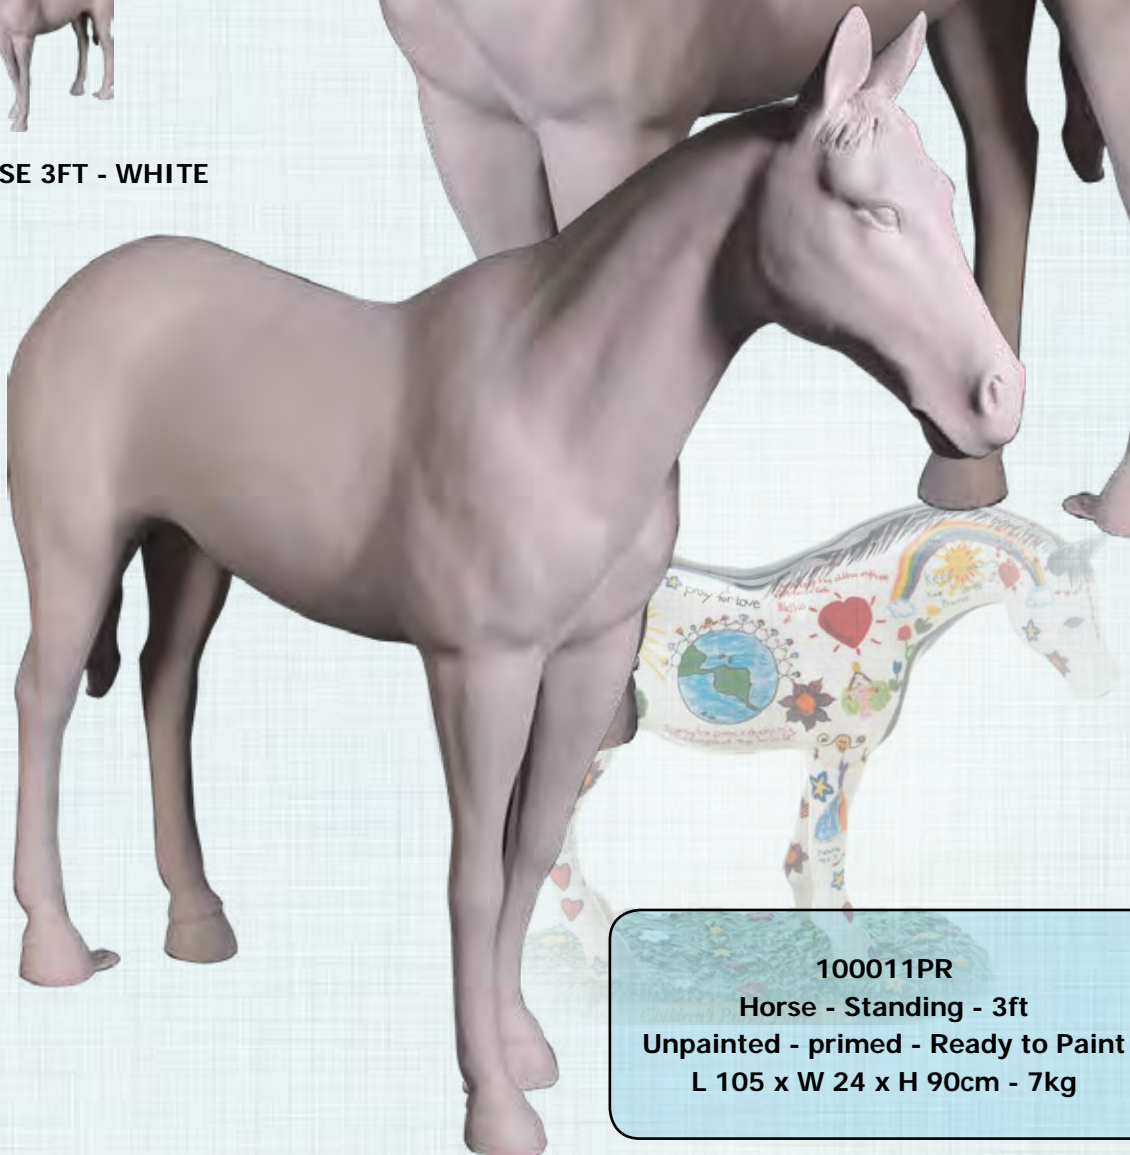

**100011PR
Horse - Standing - 3ft
Unpainted - primed - Ready to Paint
L 105 x W 24 x H 90cm - 7kg**