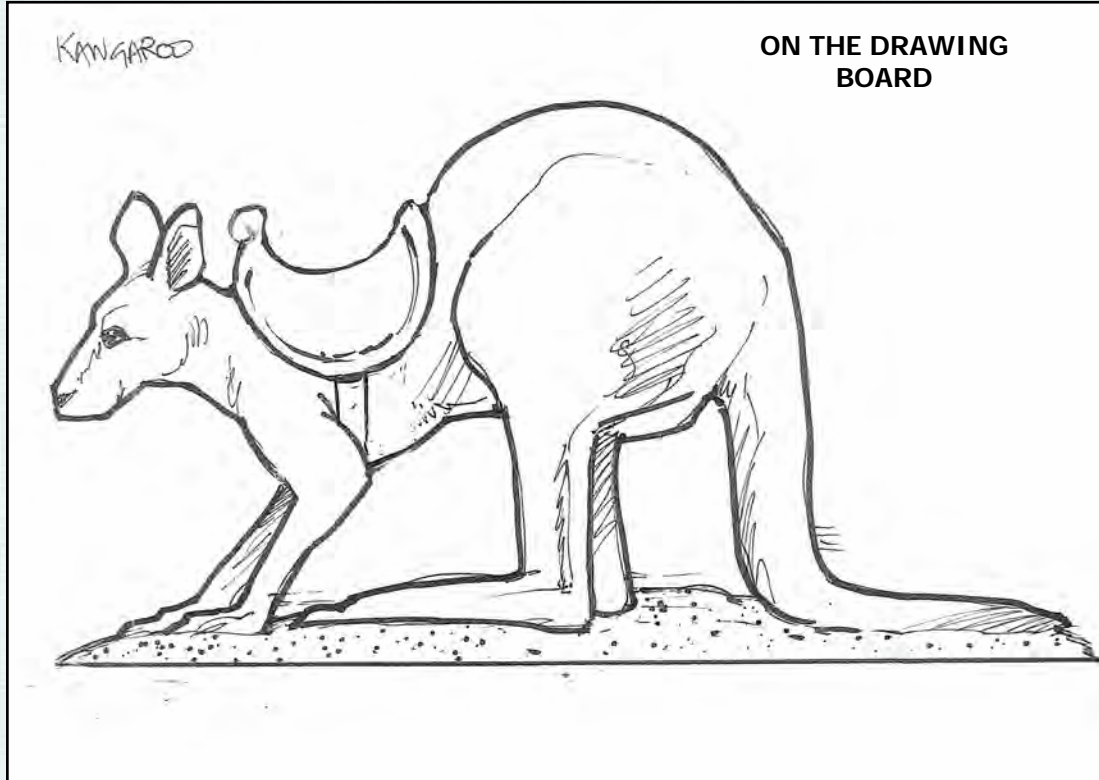

EASTERN GREY KANGAROO WITH JOEY

100105
Kangaroo Eastern Grey
With Joey - Medium
L 125 x W 31 x H 89cm - 10.5kg

KANGAROOS

AUSTRALIAN MARSUPIALS

KANGAROOS

KANGAROO WITH SADDLE

KANGAROO WITH SADDLE

ON THE DRAWING BOARD