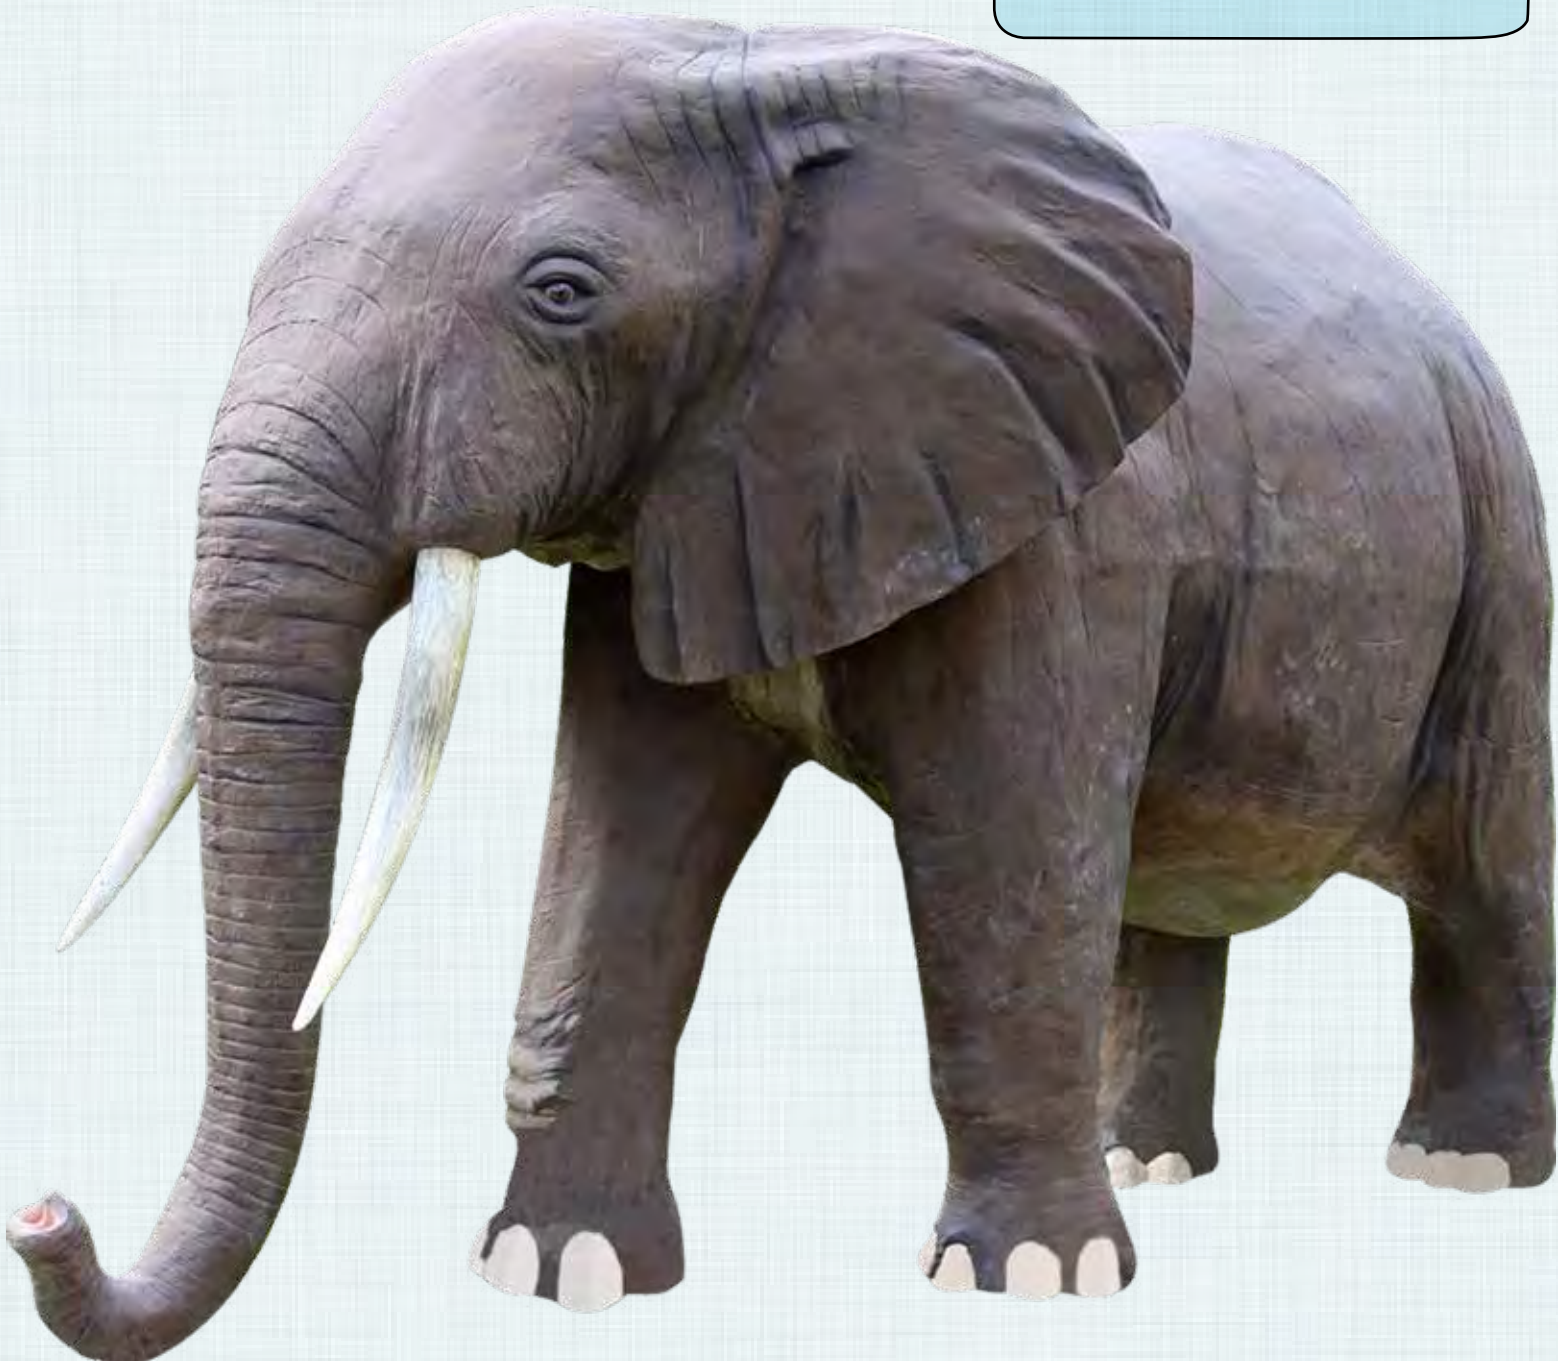

100059
Elephant African 8ft Adult
L 243 x W 376 x H 199cm - 230kg