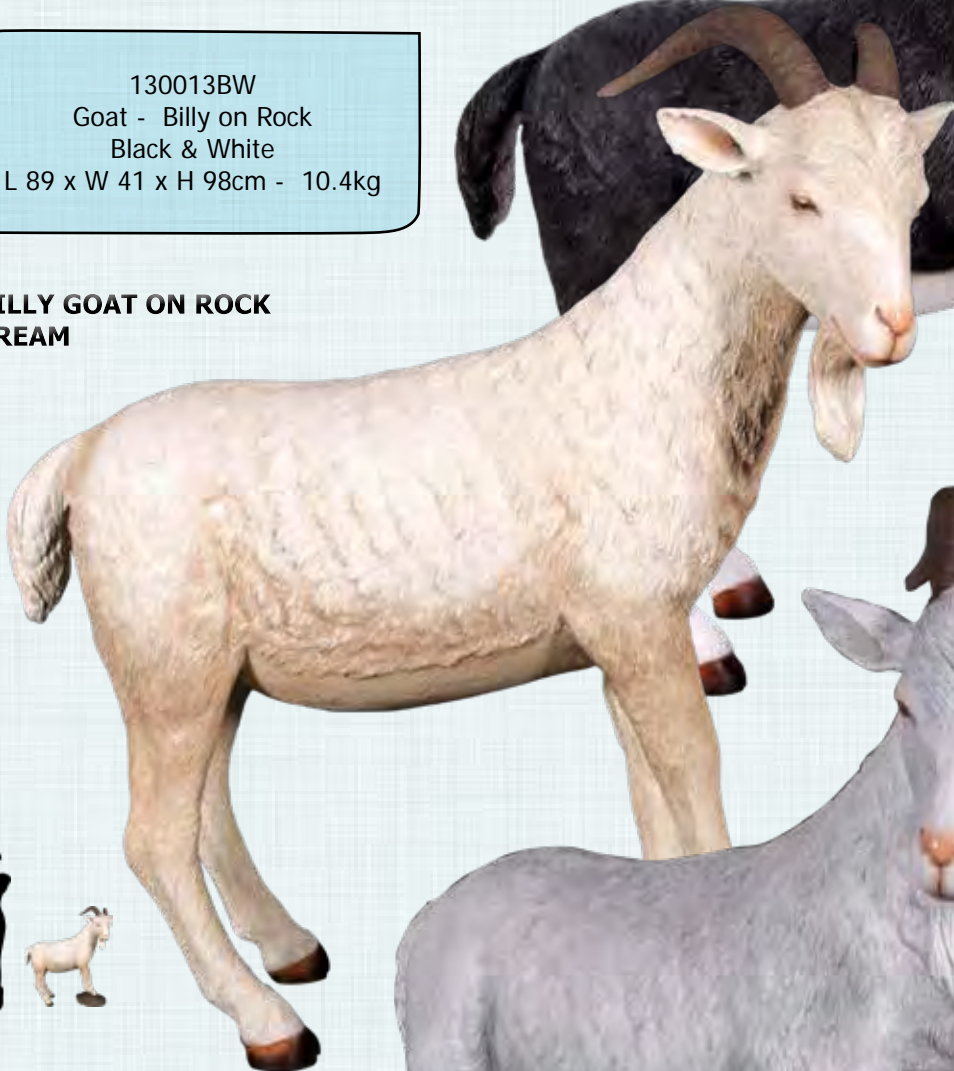

130015
Goat - Kid
Resting- White
L 46 x W 18 x H 25cm - 1.28kg

GOATS & SHEEP

FARM ANIMALS - GOATS

BILLY GOAT ON ROCK BLACK & WHITE

130013BW
Goat - Billy on Rock
Black & White
L 89 x W 41 x H 98cm - 10.4kg

BILLY GOAT ON ROCK CREAM

130013CR
Goat - Billy on Rock
Cream
L 89 x W 41 x H 98cm - 10.4kg

130013W
Goat - Billy on Rock
White
L 89 x W 41 x H 98cm - 10.4kg

GOATS & SHEEP

FARM ANIMALS - SHEEP

CURIOUS MERINO EWE