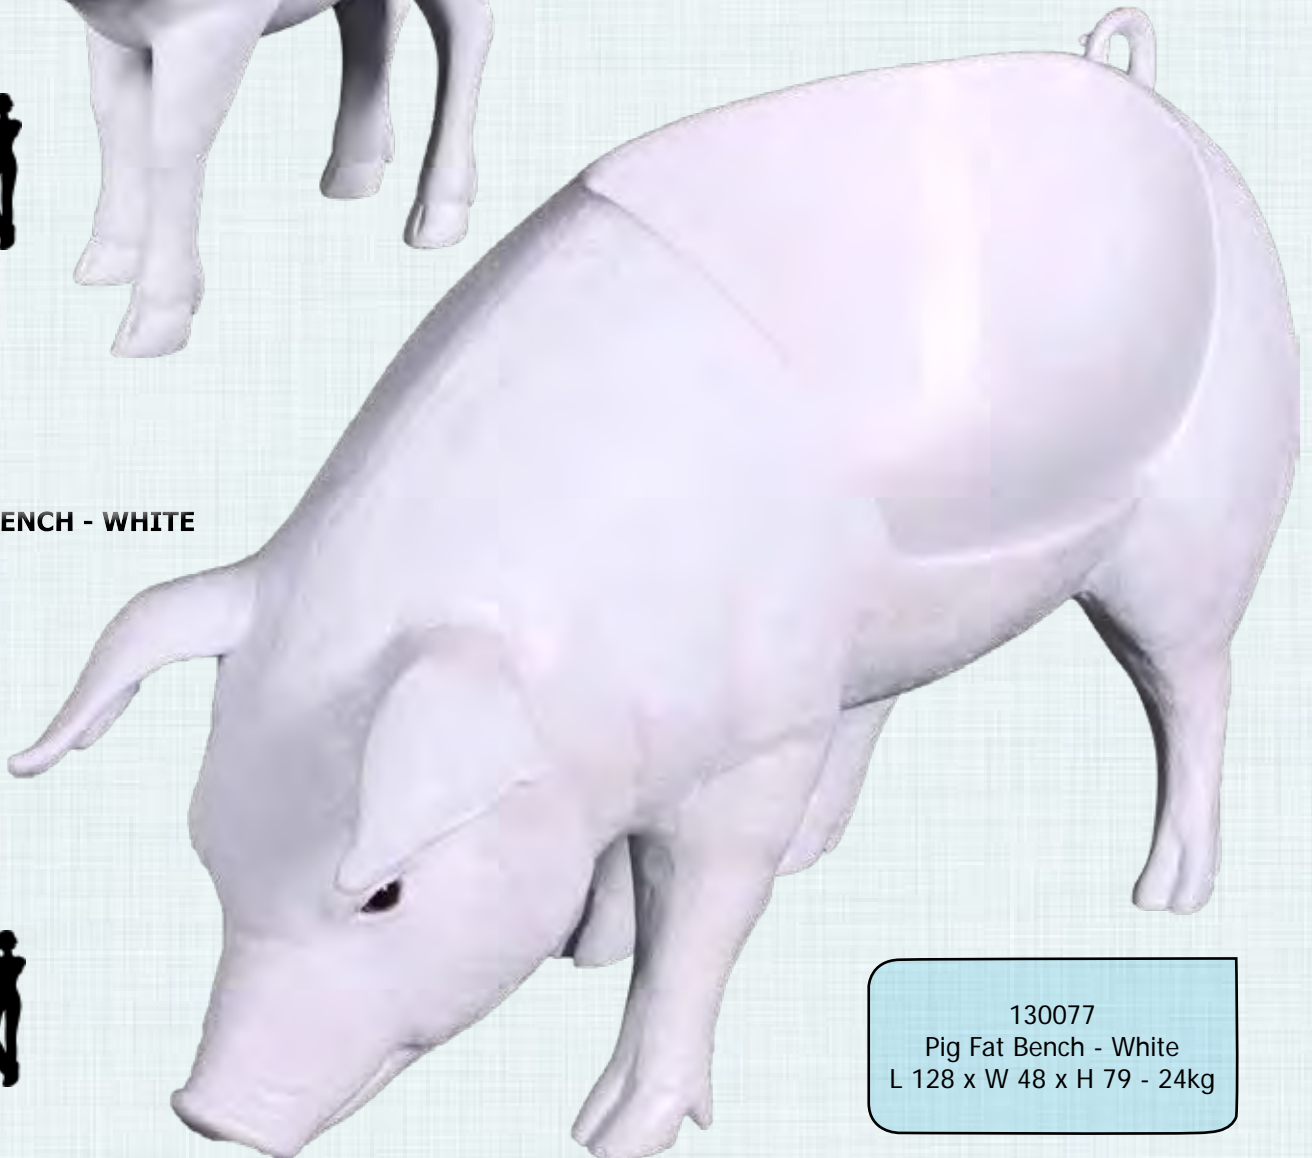

FAT PIG BENCH - WHITE

130077
Pig Fat Bench - White
L 128 x W 48 x H 79 - 24kg