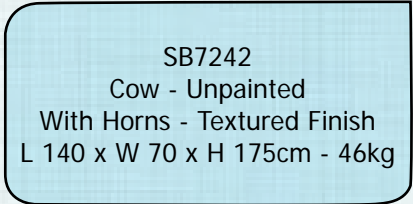

BULLS & COWS

COWS - UNPAINTED - PRIMED READY FOR PAINTING

Explore your artistic abilities and
Paint your own cow

110097
Cow - Unpainted
Head up - Smooth finish
L 130 x W 70 x H 170cm - 45kg

SB7242
Cow - Unpainted
With Horns - Textured Finish
L 140 x W 70 x H 175cm - 46kg

SB7244
Cow - Unpainted Grazing
Smooth Finish
L 120 x W 70 x H 130cm - 45kg