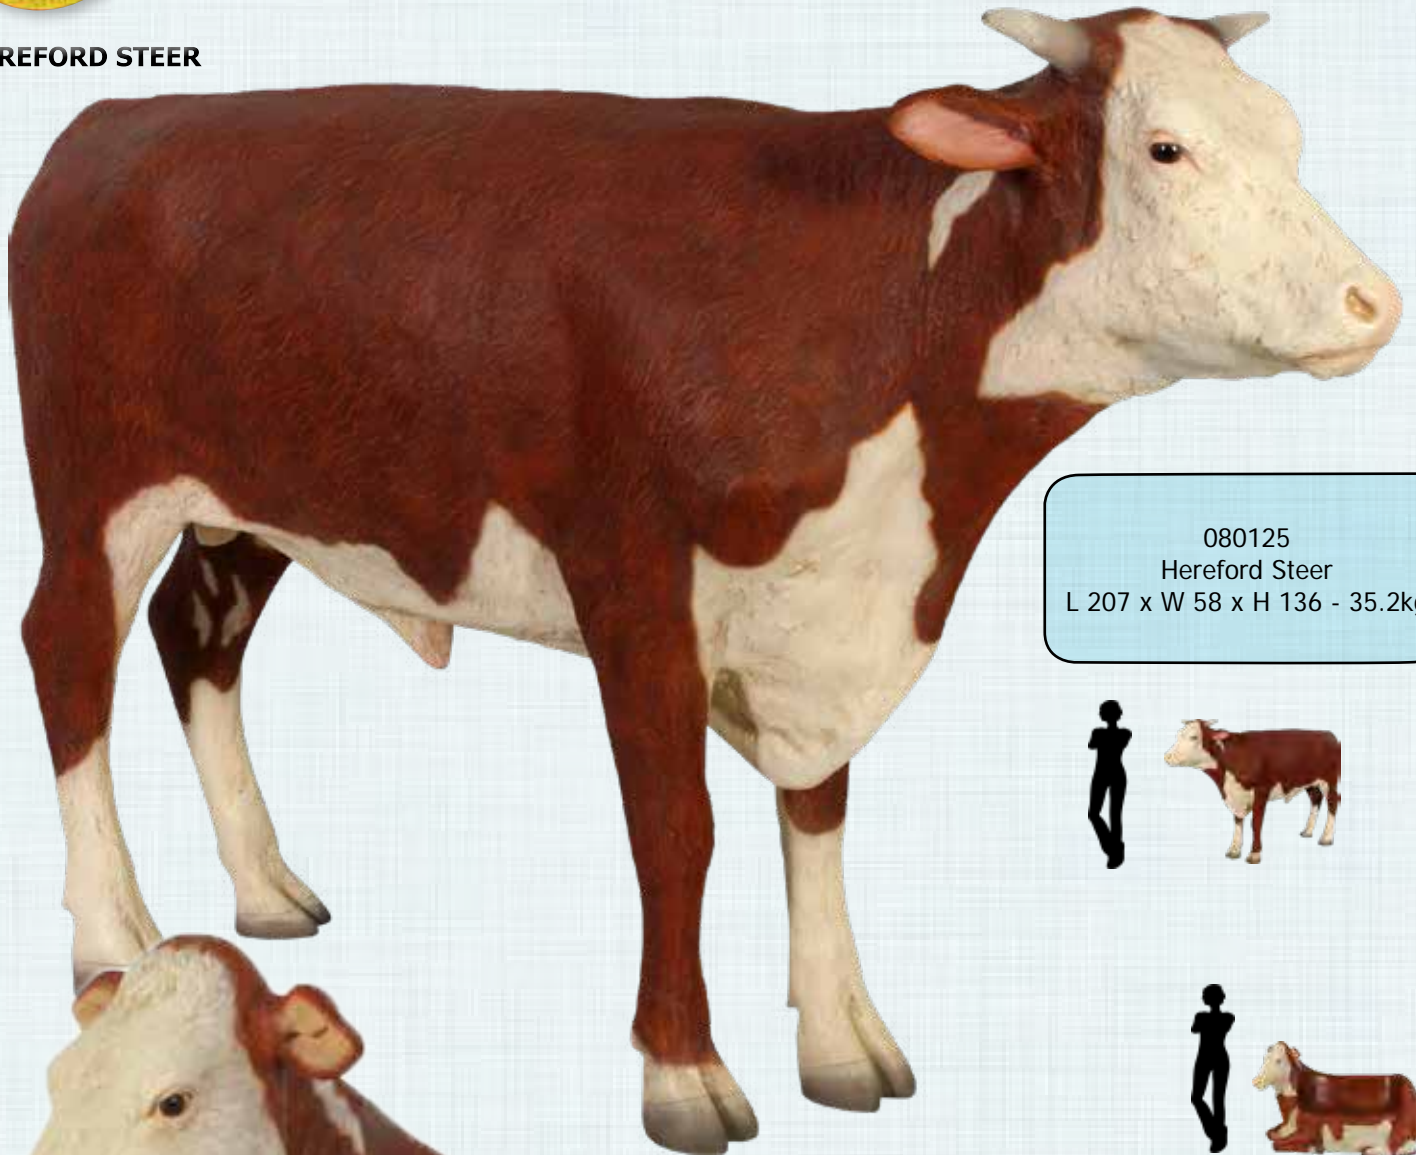

HEREFORD STEER COWCH - BROWN

BULLS & COWS

080125
Hereford Steer
L 207 x W 58 x H 136 - 35.2kg