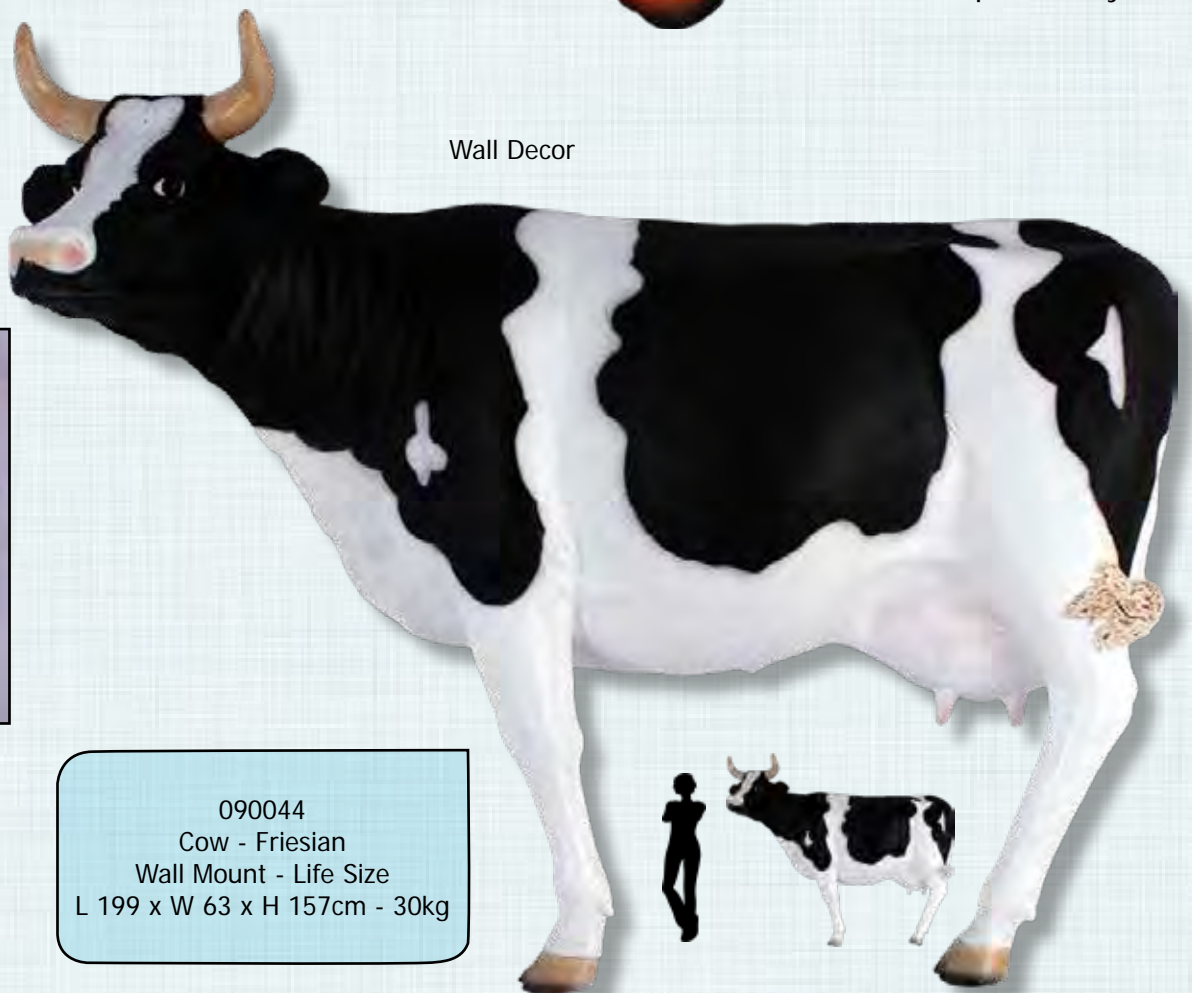

120047
 Cow - Calf
 Friesian - Lying Down
 L 88 x W 60 x H 52cm - 10.2kg

FRIESIAN COW - MINI DESKTOP

FRIESIAN CALF - NEWBORN

18 cm

090056
 Cow - Friesian
 Mini - Desktop
 L 26 x W 9 x H 18cm - 1kg

120076
 Cow - Calf - Newborn
 Friesian - Standing
 L 88 x W 32 x H 65cm - 6.7kg

Also available in
 brown & white

BULLS & COWS

COWS -

FRIESIAN - COWS

080140
Funny Cow - Friesian
L 80 x W 60 x H 110cm - 23kg

Have a sense of humour?
this is the piece for you!

FRIESIAN COW - WALL DECOR

Wall Decor

Flat Backed
Life Size
Wall Decor
"Friesian Frieze"

090044
Cow - Friesian
Wall Mount - Life Size
L 199 x W 63 x H 157cm - 30kg

BULLS & COWS

**BROWN & WHITE COW
- WITH HORNS**

Also Available in Any
Design

World Famous
PIES
Made Locally