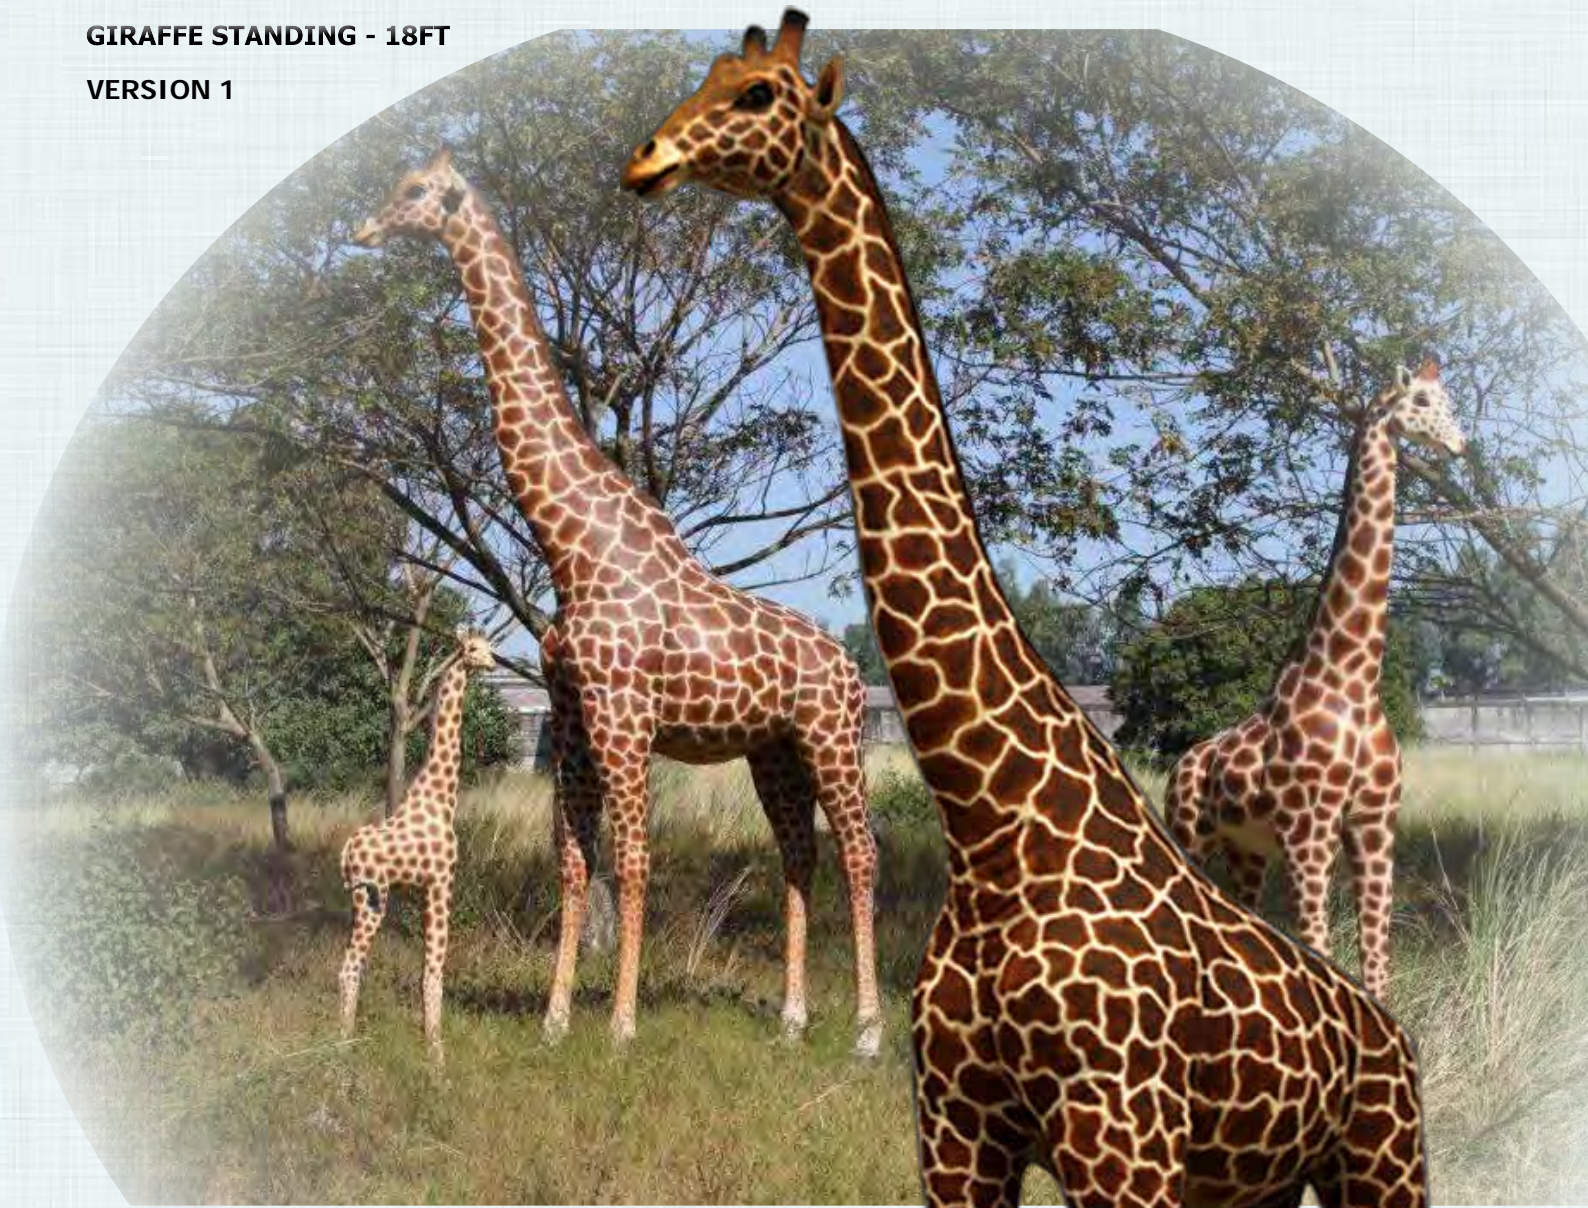

GIRAFFES

GIRAFFE 12FT HEAD & NECK ONLY

100020
Giraffe - Head & Neck
from 12ft version
L 54 x W 51 x H 166cm - 16.5kg

12FT GIRAFFE PEEPING OVER CITY
SCAPE FENCE

GIRAFFES

GIRAFFES

GIRAFFE HEAD - WALL ART

GIRAFFE IS DESIGNED TO BE ATTACHED TO A WALL OR FENCE. - WITH FLAT BACK

Rear Mount View

170001
Giraffe Head - Wall Decor
L 57 x W 46 x H 57cm - 3.5kg

GIRAFFES

GIRAFFE 18FT - 2 VERSIONS AVAILABLE

GIRAFFE STANDING - 18FT

VERSION 1

140039
Giraffe 18ft
L 318 x W 100 x H 516cm - 218kg

GIRAFFES

GIRAFFE 18FT - 2 VERSIONS AVAILABLE

GIRAFFE STANDING - 18FT

VERSION 2

GIRAFFE - 18FT

**18FT GIRAFFE - CHILD CARE CENTRE
INSTALLATION**

140039KD
Giraffe 18ft
KNOCK DOWN VERSION
L 318 x W 100 x H 516cm - 218kg