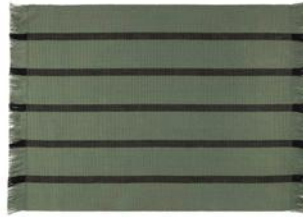

LAUREL LEAVES olive

LILLY FLOWERS yellow

BEACH STRIPE canyon

CITRUS MIX turquoise

PLACEMATS with fringes

100% recycled cotton 35 x 45 cm

STRIPE MAXIM white-black

STRIPE MAXIM olive-black