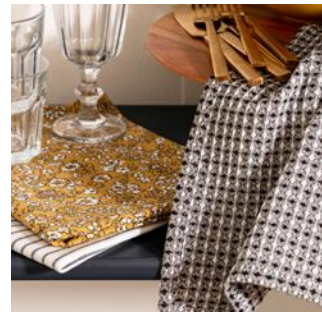

KITCHEN TOWELS

100% cotton 50 x 70 cm set of 3

KITCHEN APRON - GLOVE - POT HOLDER

APRON
70 x 90 cm
100% cotton

GLOVE
CE certified
17 x 30 cm
100% cotton cover
100% polypropylene inner lining
100% polyester filling

POT HOLDER
CE certified
20 x 20 cm
100% cotton cover
100% polyester filling