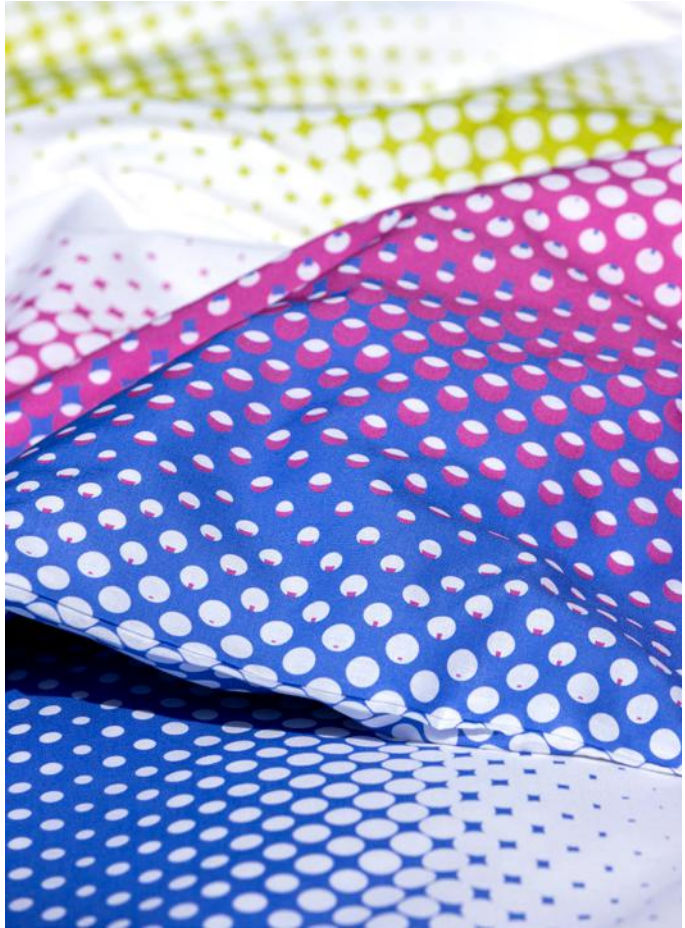

Luxurious finishing with a contrasting piping colour.