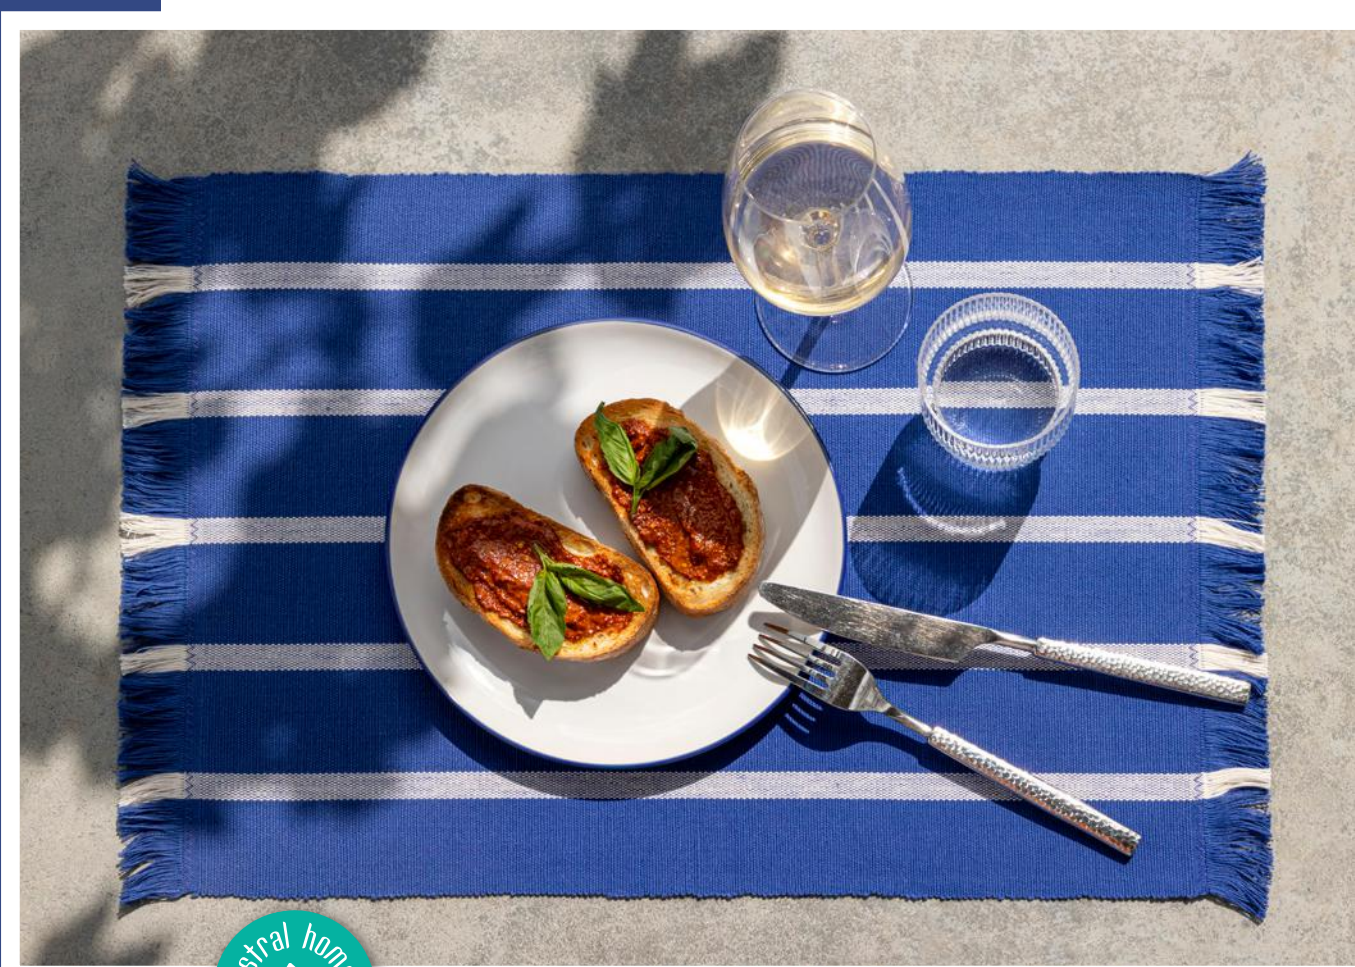

Placemat STRIPE MAXIM ultramarine-white
Recycled cotton

Placemat STRIPE MAXIM ecru-brick
Recycled cotton

Cheers
TO SUNNY PICNICS

Picnic blanket GATSBY STRIPE ultramarine-white

The top is soft fleece, while the back is insulating and water repellent PEVA. It has a layer of padding to optimise your comfort.