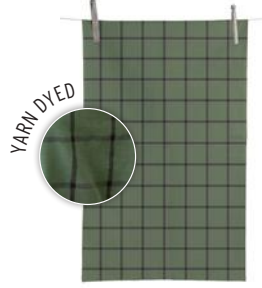

100% cotton **90 x 180 cm**

STRIPE taupe-ecru

STRIPE black-white

STRIPE ultramarine-brick

STRIPE orange-fuchsia

KITCHEN TOWELS

100% cotton 50 x 70 cm set of 3

Olive green