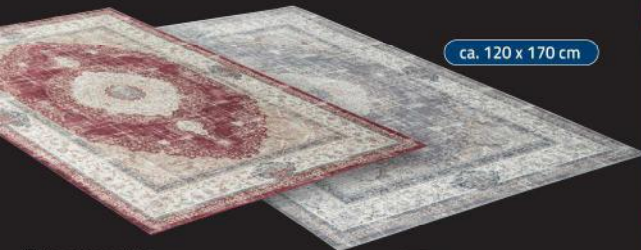

ca. 120 x 170 cm

Orientteppich

80% Baumwolle/20% PES,
waschbar, faltbar,
2632004805/+06/+10
ca. 80 x 150 cm ~~74,99~~ **29,99**
ca. 160 x 230 cm ~~139,99~~ **79,99**

-54%

~~109,99~~
je 49,99