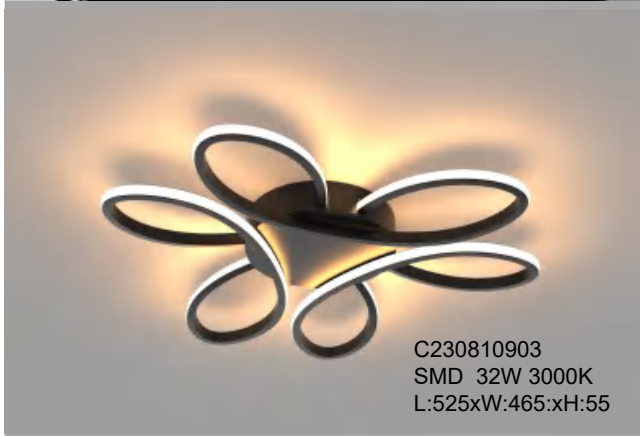

T240842001  
SMD LED 9+3W 3000K  
L:180xW:180xH:400

C220302302  
LED 3000K 35W  
L:440xW:400xH:136mm

C220302402  
LED 3000K 35W  
L:440xW:400xH:136mm

C220358203  
LED 16+16+8W 3000K  
L:620xW:620xH:95

C220358205B  
LED 4x8+8W 3000K  
L:450xW:450xH:70

C230300901  
SMD LED 32W 3000K  
L:490xW:490xH:100mm

C230301001  
SMD LED 32W 3000K  
L:490xW:490xH:100mm

C230810902  
SMD 28W 3000K  
L:500xW:500:xH:55

C230810903  
SMD 32W 3000K  
L:525xW:465:xH:55

C230810902A  
SMD 36W 3000K  
L:840xW:600:xH:55