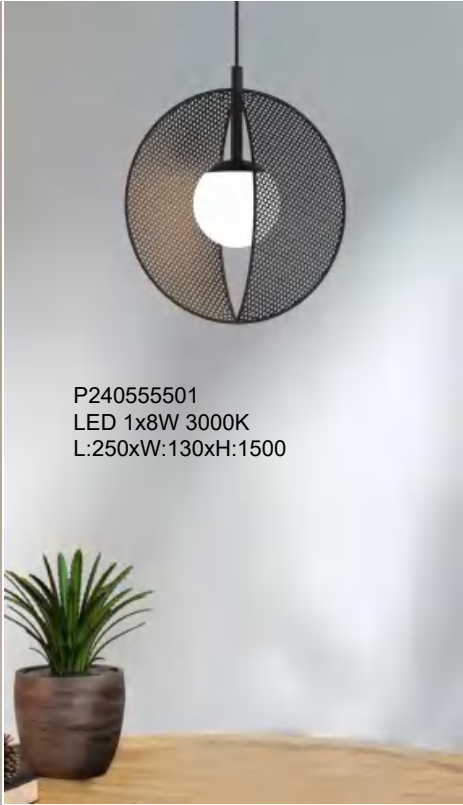

P240555501
LED 1x8W 3000K
L:250xW:130xH:1500