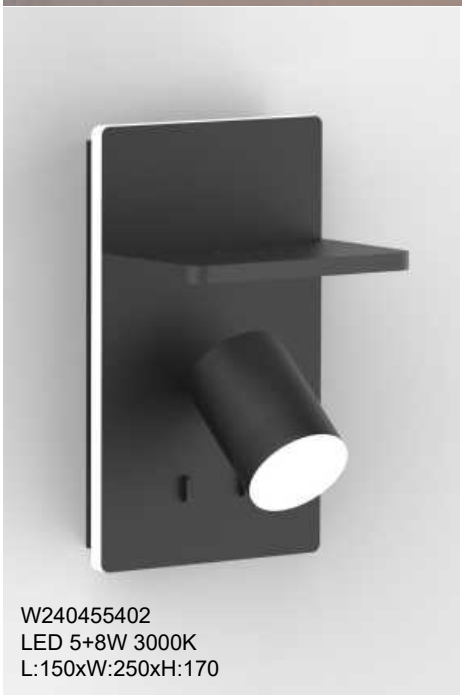

W240455502
LED 3+8W 3000K
L:150xW:250xH:250

W240455402
LED 5+8W 3000K
L:150xW:250xH:170