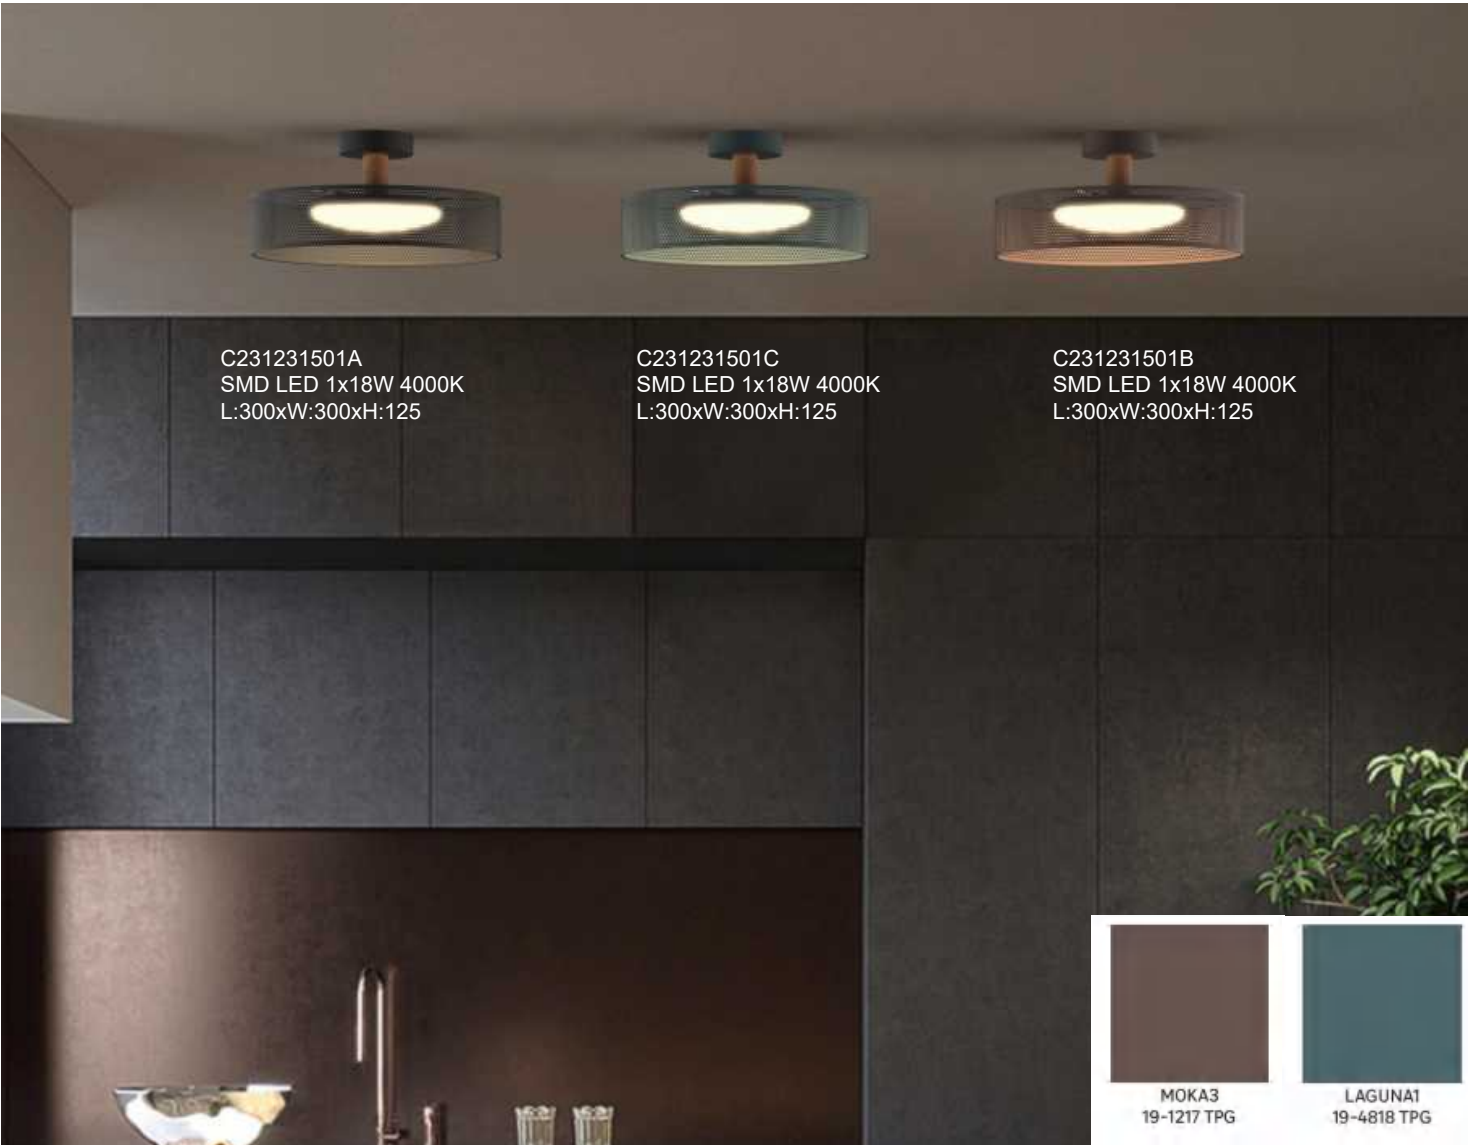

C231231501A
SMD LED 1x18W 4000K
L:300xW:300xH:125

C231231501C
SMD LED 1x18W 4000K
L:300xW:300xH:125

C231231501B
SMD LED 1x18W 4000K
L:300xW:300xH:125