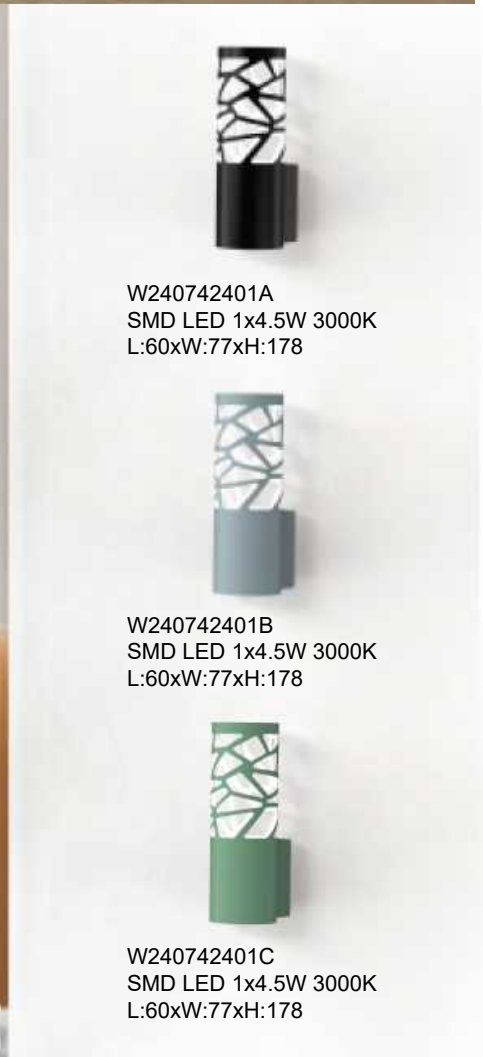

P240458103  
LED 3x8W 3000K  
L:750xW:150xH:1500

T240842401B  
SMD LED 1x4.5W 3000K  
L:60xW:60xH:220

T240842401A  
SMD LED 1x4.5W 3000K  
L:60xW:60xH:220

W240742401D  
SMD LED 1x4.5W 3000K  
L:60xW:77xH:178