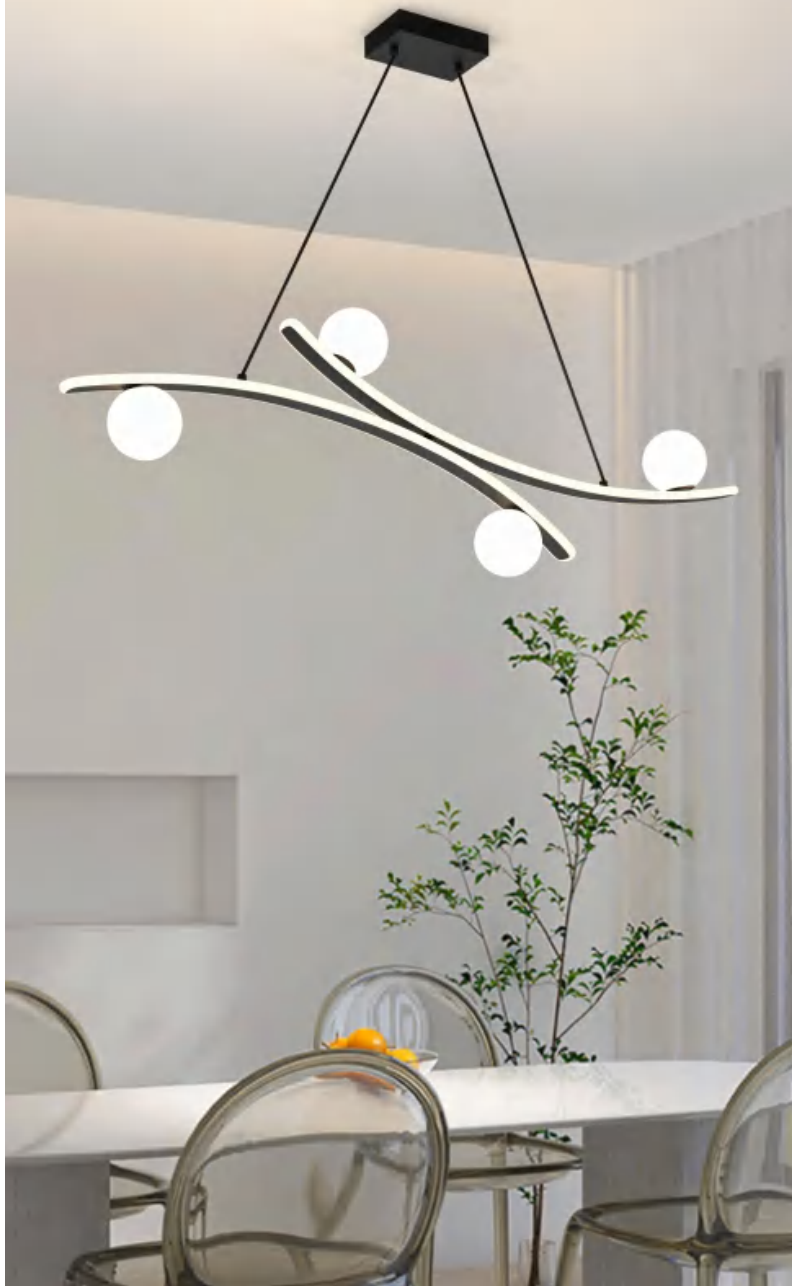

P240842004
SMD LED 40+4*3W 3000K
L:1150xW:100xH:1500