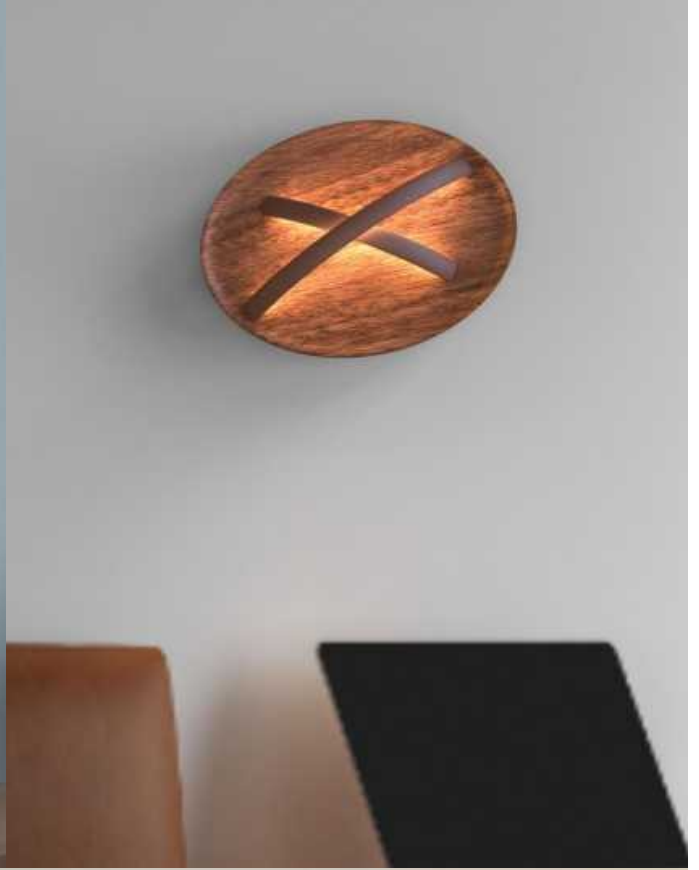

W240828102  
GU10 LED 1x5W+SMD LED 1x5W 3000K  
L:300xW:110xH:135

W240760901  
LED 1x8W 3000K  
L:260xW:180xH:95

W240761202S  
LED 2×8W 3000K  
L:400xW:200xH:105

W240761202  
LED 2×8W 3000K  
L:400xW:200xH:130