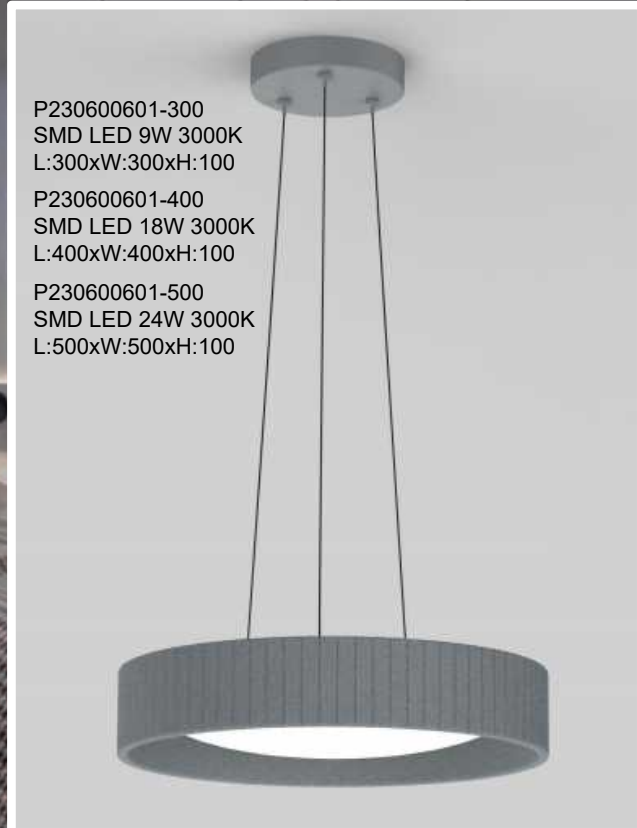

C240742504  
SMD LED 4x4.5W 3000K  
L:600xW:60xH:55

W240742503  
SMD LED 1x4.5W 3000K+GU10 LED 2x5W  
L:330xW:150xH:115

W240742502  
SMD LED 1x4.5W 3000K+GU10 LED 1x5W  
L:220xW:150xH:115

W240742505  
SMD LED 2x4.5W 3000K+GU10 LED 3x5W  
L:600xW:150xH:115

W240742501  
SMD LED 1x4.5W 3000K  
L:130xW:55xH:60

C230600601-300  
SMD LED 9W 3000K  
L:300xW:300xH:100  
C230600601-400  
SMD LED 18W 3000K  
L:400xW:400xH:100  
C230600601-500  
SMD LED 24W 3000K  
L:500xW:500xH:100