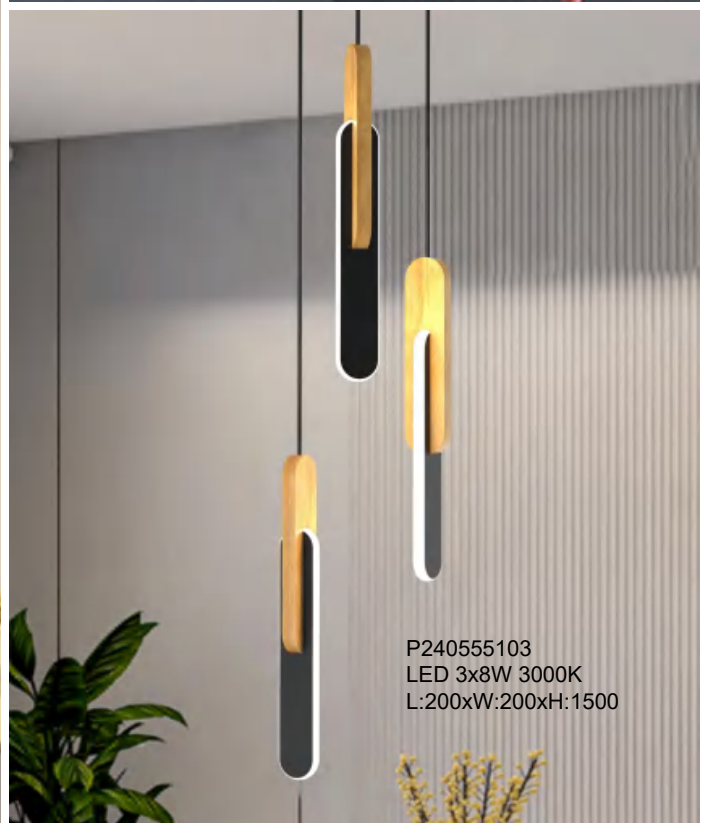

P240555104
LED 4x8W 3000K
L:250xW:250xH:1500

P240555103
LED 3x8W 3000K
L:200xW:200xH:1500