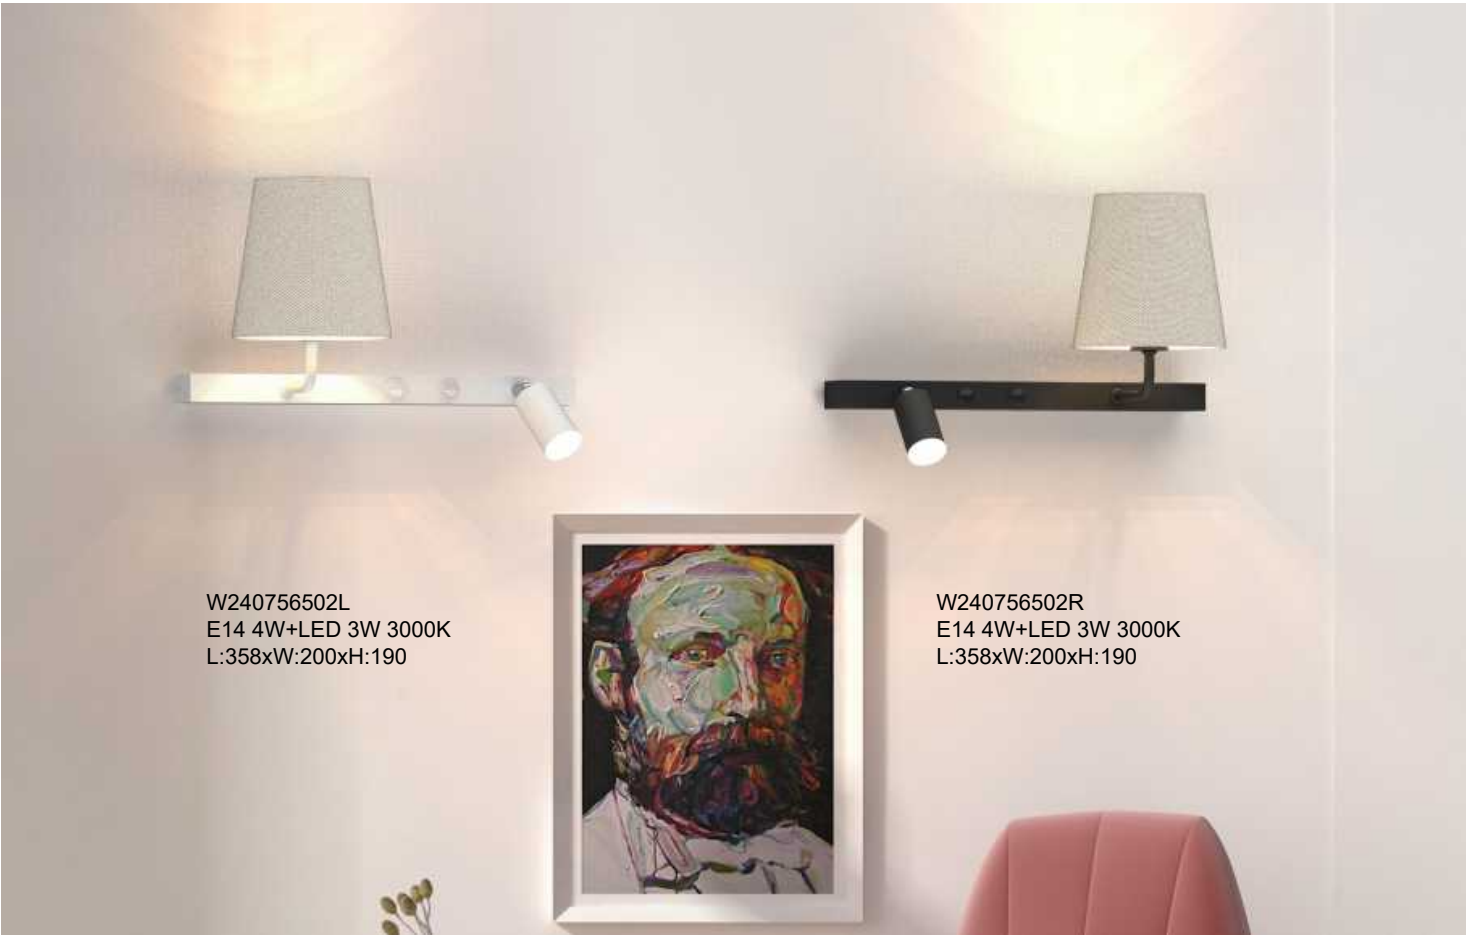

W240456102
LED 3+8W 3000K
L:300xW:150xH:250

W240456302
LED+GU10 LED 5+8W 3000K
L:300xW:150xH:160

W240756502L
E14 4W+LED 3W 3000K
L:358xW:200xH:190

W240756502R
E14 4W+LED 3W 3000K
L:358xW:200xH:190