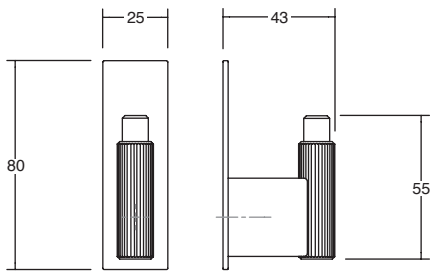

7036

ARPA PLATE

ALUMINIUM

Designer: Viefe Studio