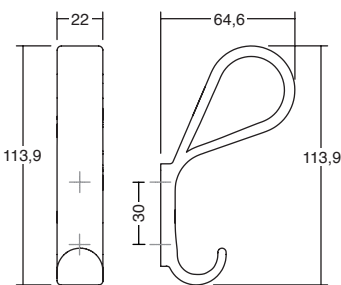

BELT

ZAMAK

Designer: KaschKasch