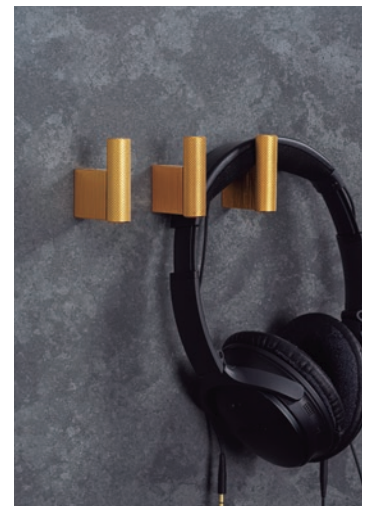

1 12

7009

GRAF

ALUMINIUM

Designer: Viefe Studio

Fixation with screw
Fijación con tornillo

L24

Stainless steel look
Inox look