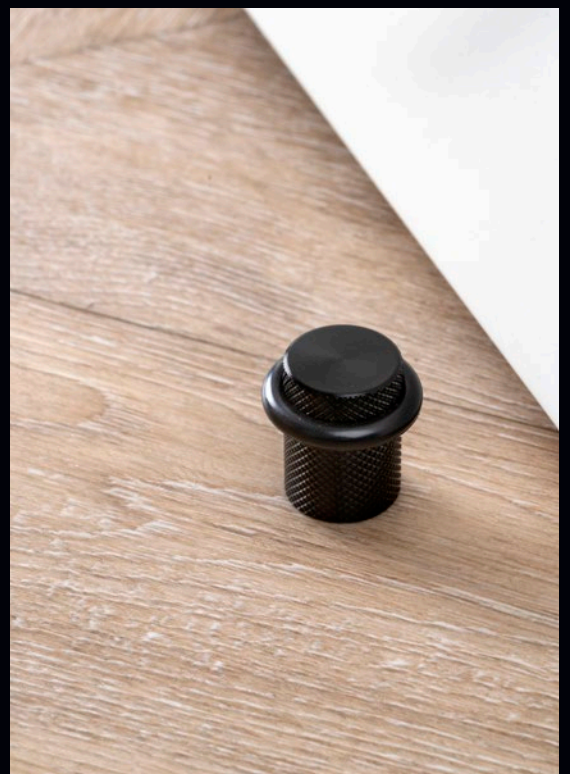

Such as our decorative accessories. It is here where the different Viefe series come into being, encompassing all the products from each of our lines under the same design, including: knobs; handles; wall hooks; door stoppers. We create them with integrated interior design projects in mind, which seek to create harmonious atmospheres by using accessories which have a particular style in common. Each series brings a singular design concept into whichever space it is fitted.

esp _____

Hay cosas que juntas funcionan mejor

Nuestros accesorios decorativos, por ejemplo. De aquí nacen las series Viefe que engloban, bajo un mismo diseño, productos de todas nuestras líneas: pomos, tiradores, colgadores de pared y topes de puerta. Los creamos pensando en proyectos de interiorismo integrales que buscan generar atmósferas armónicas utilizando complementos con un estilo común. Cada serie aporta a los espacios un concepto singular.

cat _____

Hi ha coses que juntes funcionen millor

Els nostres accessoris decoratius, per exemple. D'aquí neixen les sèries Viefe que engloben, sota un mateix disseny, productes de totes les nostres línies: pomos, agafadors, penjadors de paret i topalls de porta. Les creem pensant en projectes d'interiorisme integrals que busquen generar atmosferes harmòniques utilitzant complementos amb un estil comú. Cada sèrie aporta als espais un concepte singular.