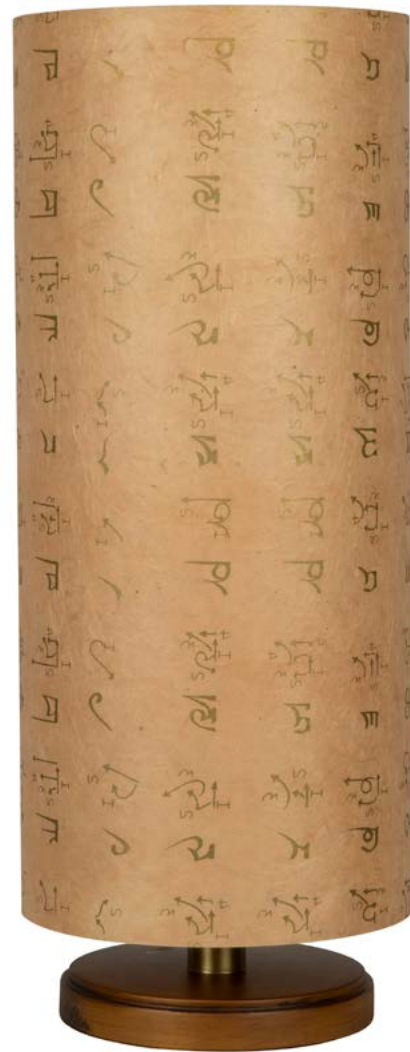

LAMPS WITH CERAMIC BASE AND DIGITAL PRINTED LAMP SHADE

Lamp shade diameter: 30 cm

Lamp shade height: 25 cm

Ceramic base height: 25 cm

Ceramic base widest diameter: 20 cm

Total length: 46 cm

Bloom
LMP07

Dream Forest
LMP13

Handmade paper clay base height: 53,5 cm

Handmade paper clay base diameter: 30 cm

Total length: 56,5 cm

Contemplative / LMP10

LAMP WITH MARBLE BASE AND PRINTED FABRIC LAMP SHADE

Lamp shade diameter: 43 cm

Lamp shade height: 13 cm

Ceramic base widest diameter: 17 cm

Total length: 56,5 cm

Prague Lamp / LMP16

LAMP WITH WHITE GLASS BASE AND GEOMETRIC PATTERNED LAMP SHADE

Lamp shade diameter: 40,5 cm

Lamp shade height: 25 cm

Glass base height: 33,5 cm

Glass base diameter: 20 cm

Total length: 56,5 cm

Giapponese / LMP14

TABLE LAMP WITH
HANDMADE PAPER LAMP
SHADE

Lamp shade diameter: 20 cm

Total length: 50,5 cm

Pink Blossoms / LMP15

TABLE LAMP WITH HANDMADE PAPER LAMP SHADE