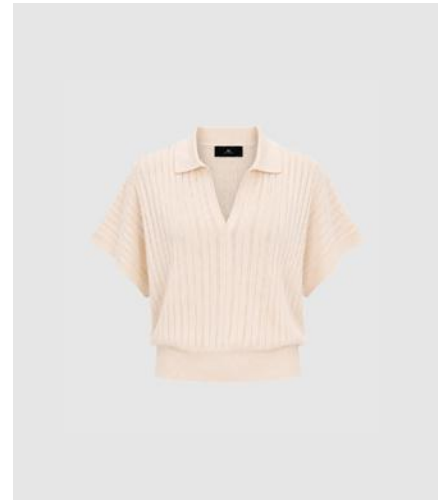

WBLRUTH SS V-NECK TEE
Off White
100% Cotton
RRP 1.999,99 NOK | WHS 666,66 NOK