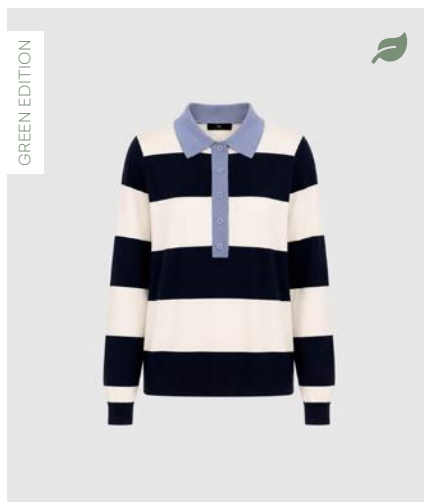

WBLMONROE LS SPRING PULLOVER
Navy | White Combi
65% Viscose, 35% Nylon
RRP 1.999,99 NOK | WHS 666,66 NOK