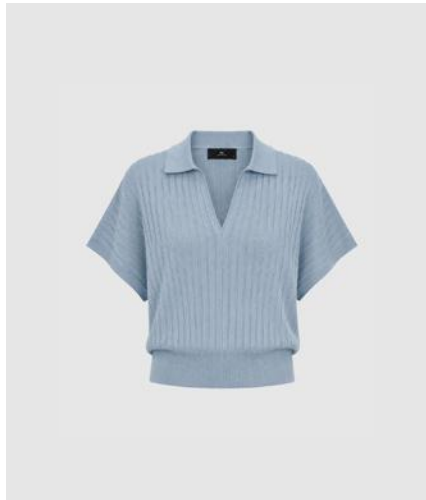

WBLRUTH SS V-NECK TEE
Dove Blue
100% Cotton
RRP 1.999,99 NOK | WHS 666,66 NOK