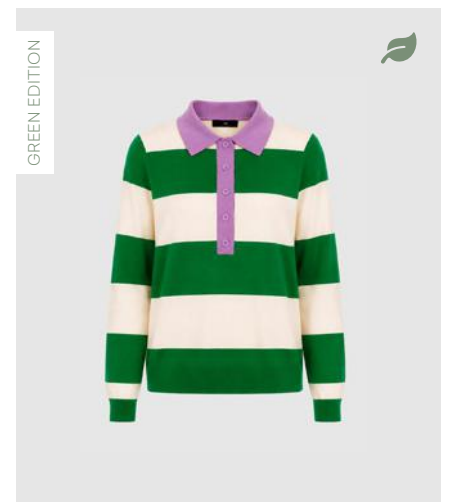

WBLMONROE LS SPRING PULLOVER
Ultra Green | White Combi
65% Viscose, 35% Nylon
RRP 1.999,99 NOK | WHS 666,66 NOK