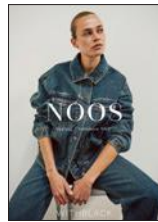

COLLECTION FLOW

6 Annual Collections

Spring / Summer

NOOS
SS

Sales period:
25.05 - 26.06