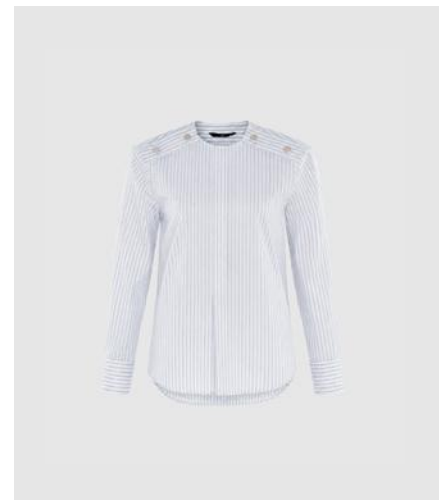

WBLTAILOR LS STRIPE SHIRT
White | Light Blue Stripe
100% Cotton
RRP 1.999,99 NOK | WHS 666,66 NOK