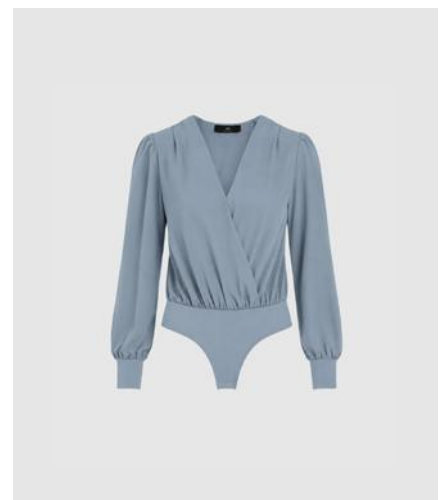

WBLAECTRA LS BODYSUIT
Dove Blue
100% Polyester
RRP 1.999,99 NOK | WHS 666,66 NOK