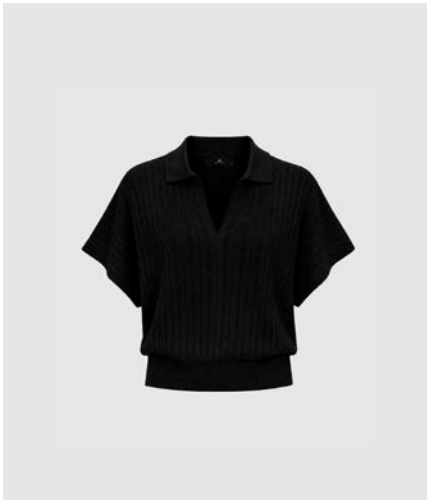

WBLRUTH SS V-NECK TEE
Black
100% Cotton
RRP 1.999,99 NOK | WHS 666,66 NOK