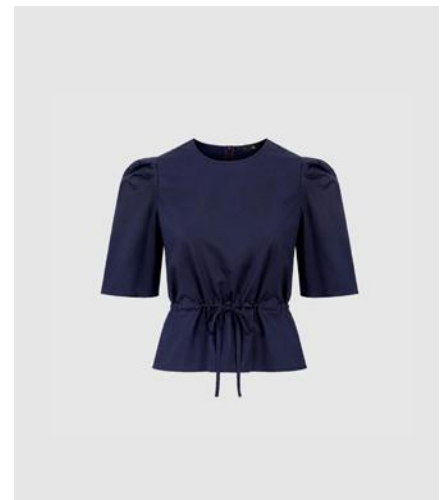

WBLURBAN PEPLUM 1/2 SLEEVE TOP
Midnight Blue
100% Cotton
RRP 1.799,99 NOK | WHS 600,00 NOK