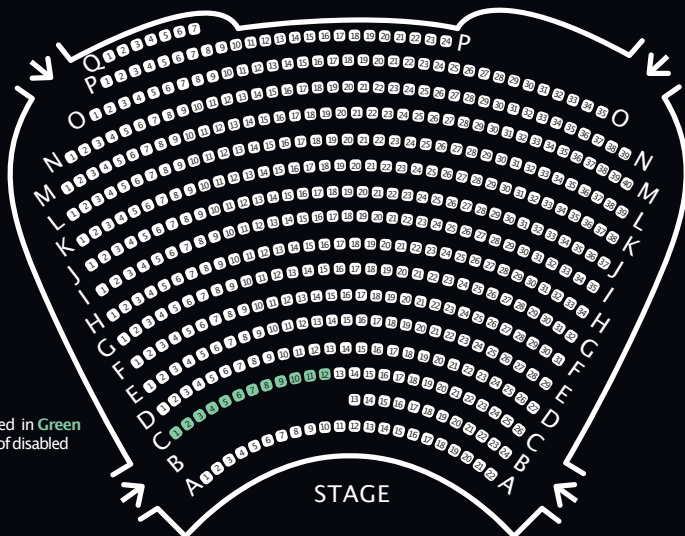

BOX OFFICE

Box Office will open one hour before the start of any event. Otherwise you can call Box office from 10am Tuesday to Saturday, or purchase online anytime
Please note that a £1.50 Restoration Levy is added to the price of all tickets.

ACCESS

We aim to make the theatre as accessible as possible for everyone, so please let us know when booking if you have any specific requirements.

We have an analogue induction loop in the auditorium and up to six wheelchair spaces accessible via a ramp. Companion tickets are free.

GETTING TO US

The theatre is a short drive from Junction 9 on the M25, from where you can follow signs for Leatherhead Town Centre. There is parking in the Leret Way multi story car park, in Church Street, on Station Road and in the public car park opposite the theatre. Most parking is free after 6pm.

We are also about a 10-minute walk from Leatherhead railway station
- just follow the signs for the Town Centre from the bottom of the high street.
Bus routes serving the town are 408, 465, 478, 479, C2 and 21.

CONTACT DETAILS

The Leatherhead Theatre, 7 Church Street, Leatherhead, Surrey KT22 8DN.
Box Office: 01372 365141 | www.theleatherheadtheatre.com
admin@the-theatre.org

Also on Facebook, Twitter (Lhdtheatre) and Instagram (Leatherheadtheatre)

Seating Plan

Seats highlighted in Green are for the use of disabled patrons

Thank you