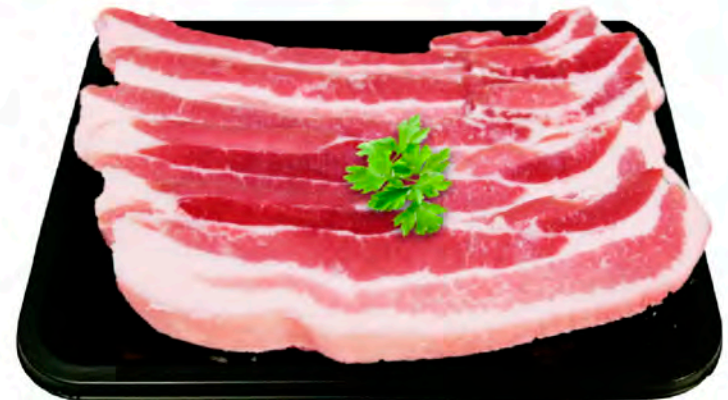

STARTS AT **P339.50/kg**

Imported Pork Belly
Belly Grill / Sliced / Whole

20% OFF