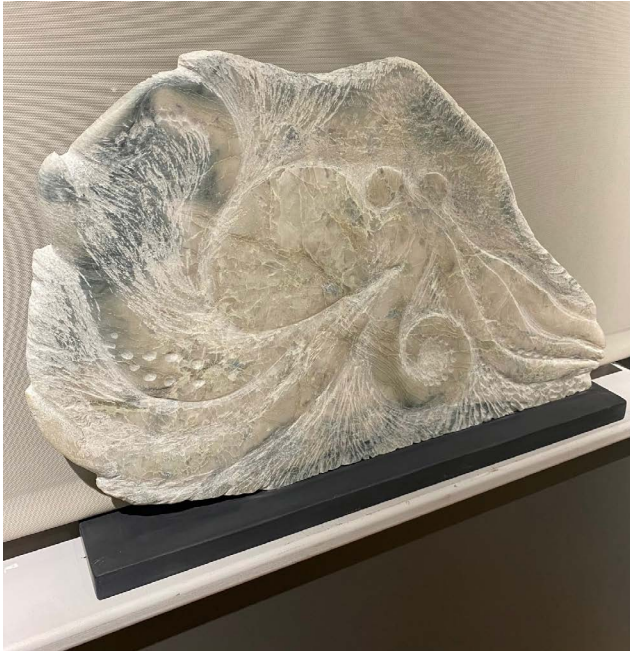

Rolled Out, 2018
Oil on Paint Tube
21cm x 4cm
£800 + GST

MARK GUEST

Black Star, 2020

Black Granite

52cm x 16cm

£900 + GST

MARK GUEST

Eight Fish, 2014
Portland Limestone
38cm x 23cm
£1,500 + GST