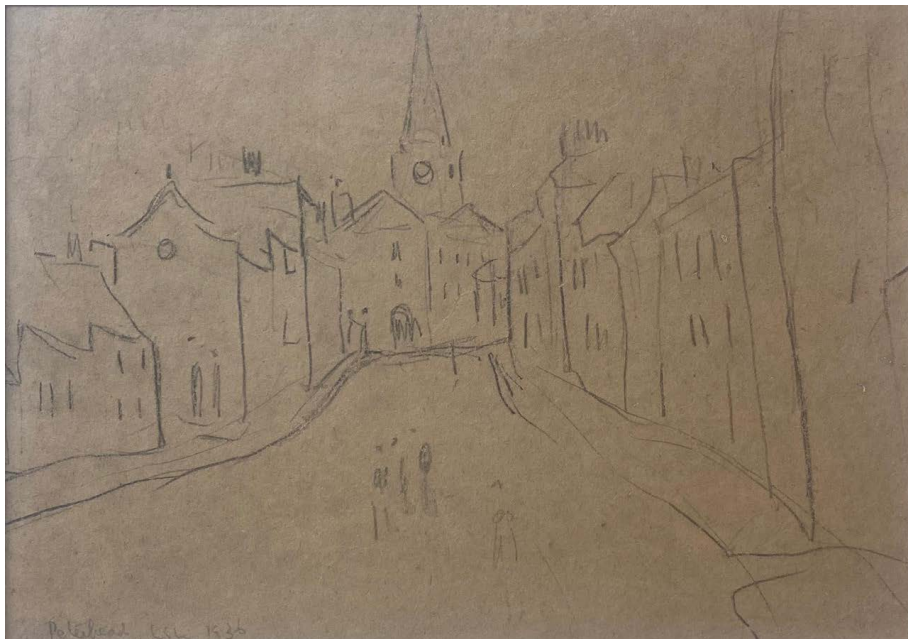

LS LOWRY

Peterhead, 1936

Pencil on Paper

21cm x 14cm

£18,500 + GST