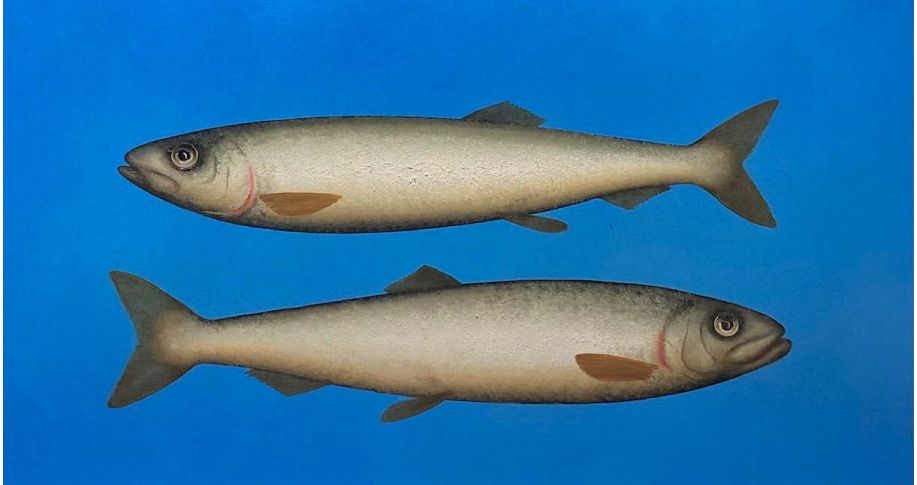

£1,400 + GST

DONALD PROVAN

Shoal, 2023

Oil on Panel

44cm x 24cm

£1,400 + GST

DONALD PROVAN

Brace of Silver, 2023