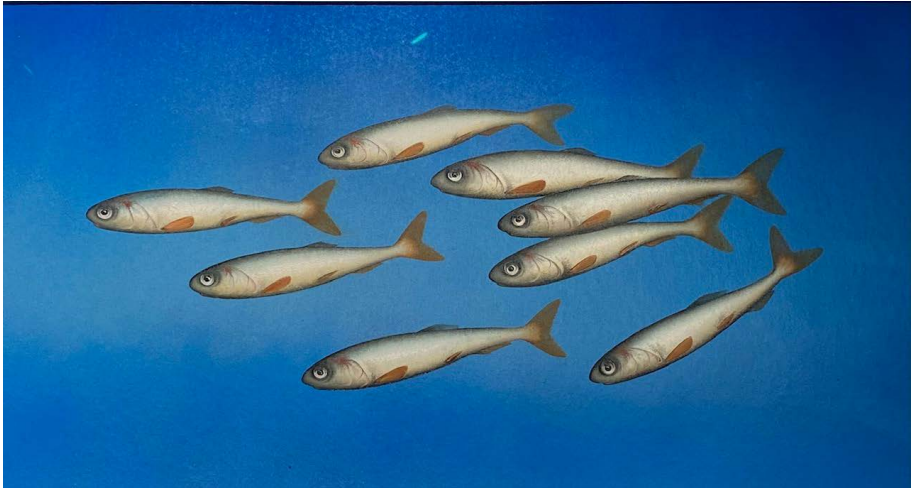

DONALD PROVAN

Shoal, 2023

Oil on Panel

44cm x 24cm

£1,400 + GST