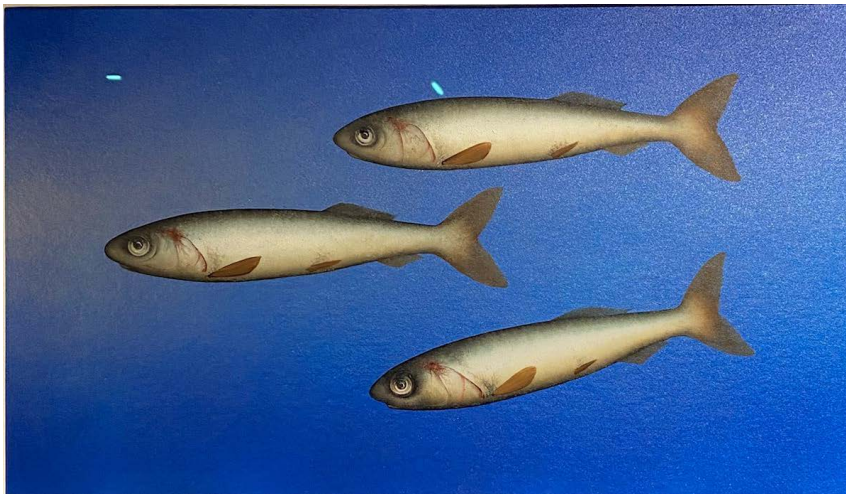

Oil on Paint Tube

22cm x 14cm

£1,300 + GST

DONALD PROVAN

Lone Mackerel, 2023

Oil on Paint Tube

22cm x 14cm

£1,300 + GST