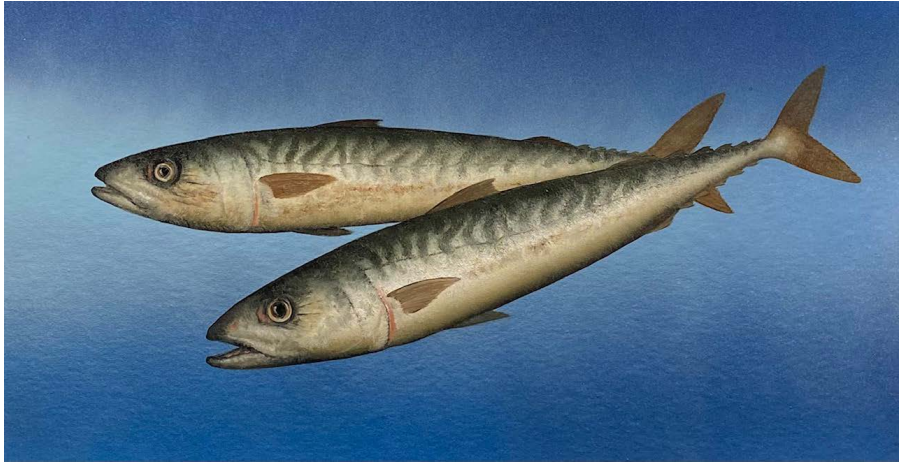

Sea Trout, 2023

Oil on Panel

44cm x 24cm

£1,400 + GST

DONALD PROVAN

Double Mackerel, 2023

Oil on Panel

44cm x 24cm