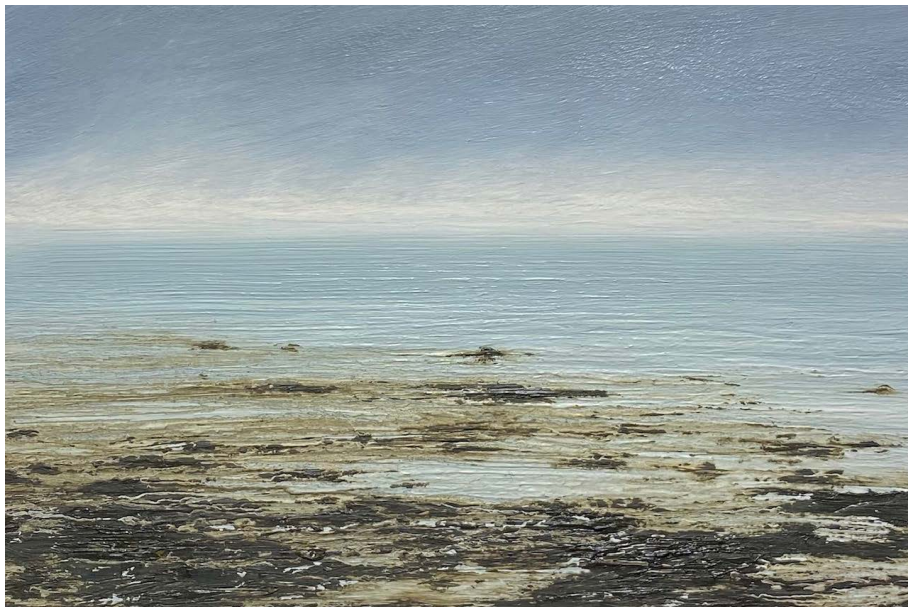

DONALD PROVAN

Outgoing Tide, 2012

Oil on Panel

38cm x 25cm

£1,700 + GST