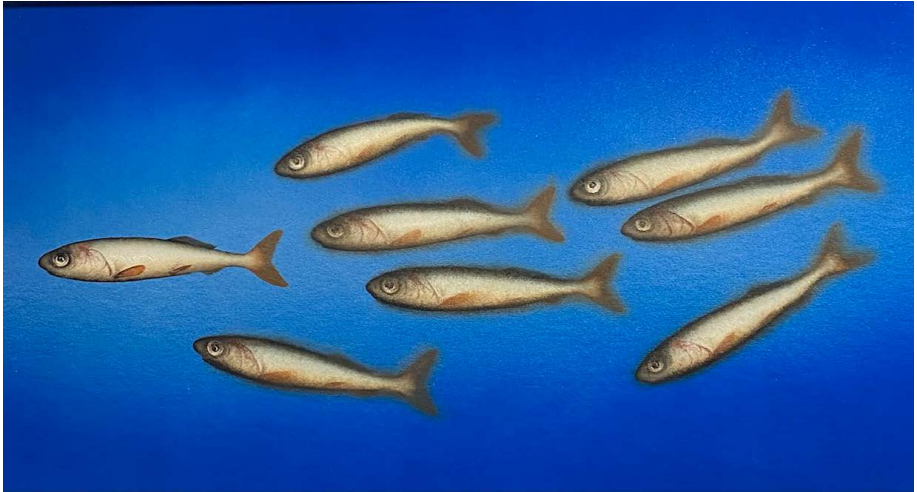

DONALD PROVAN

Chase, 2023
Oil on Panel
44cm x 24cm
£1,400 + GST