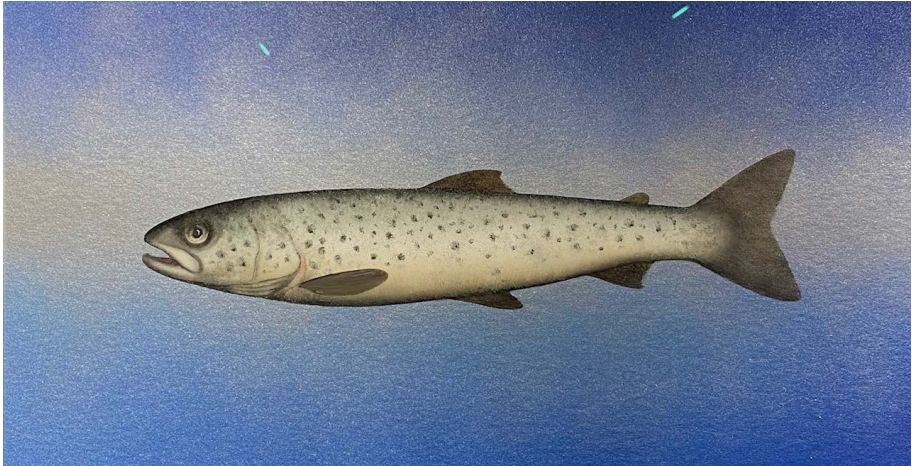

DONALD PROVAN

Sea Trout, 2023

Oil on Panel

44cm x 24cm

£1,400 + GST