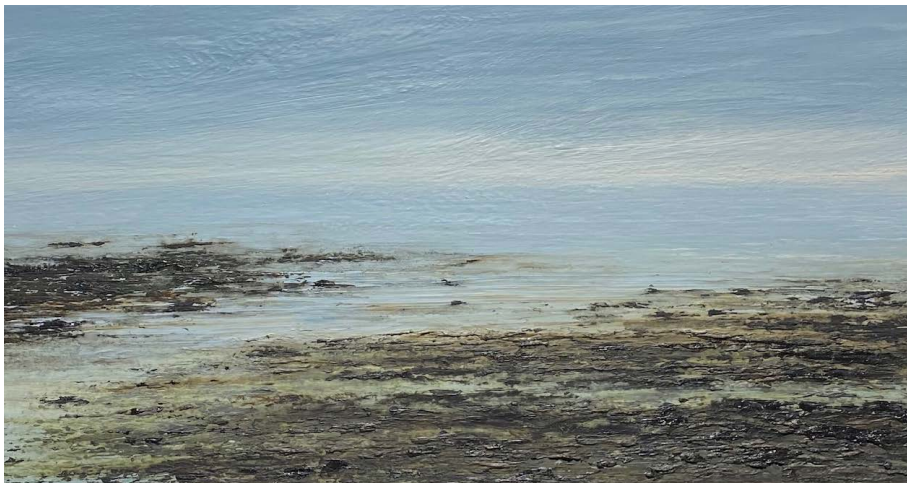

Oil on Panel

44cm x 24cm

£1,400 + GST

DONALD PROVAN

Three on Blue, 2023

Oil on Panel

22cm x 14cm

£900 + GST