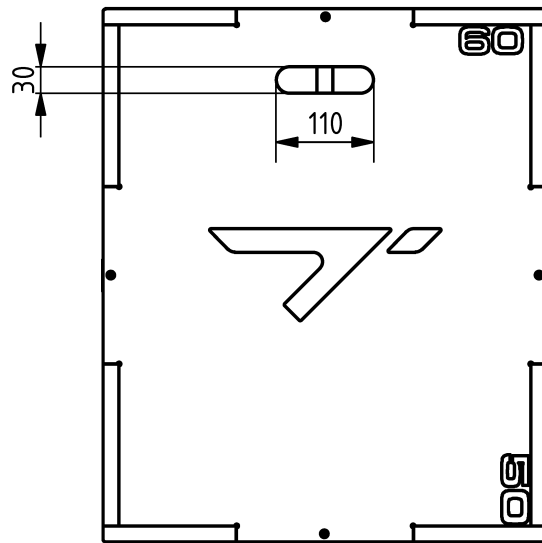

BESTRONG

[f bestrongworld](#)
[bestrongworld](#)
global.bestrong.com
info@bestrong.com