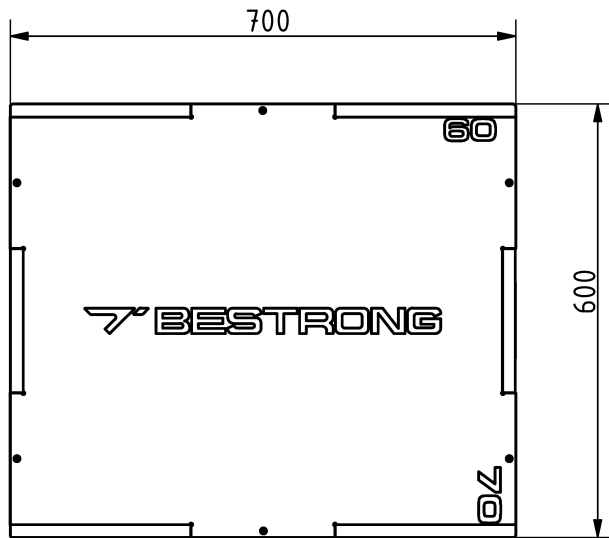

BESTRONG

[f bestrongworld](#)
[bestrongworld](#)
global.bestrong.com
info@bestrong.com