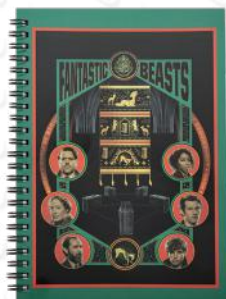

SKU:
Alumni Gryffindor: CR2421
Alumni Slytherin: CR2422
Alumni Hufflepuff: CR2424
Alumni Ravenclaw: CR2423

SHOPPING BAG

SKU:
Marauder's Map: CR2470
Hogwarts Black: CR2472

CROSSBODY POUCH

SKU: CR2416

DRAWSTRING BAG

SKU:
Gryffindor: CR2431
Slytherin: CR2432
Hufflepuff: CR2434
Ravenclaw: CR2433

FANTASTIC BEASTS 3 NOTEBOOK

Niffler
SKU: CR5126

The Pact
SKU: CR5129

Room of Requirement
SKU: CR5128

On a Journey
SKU: CR5127

PEN WAND WITH STAND UNIT BOX

Minerva McGonagall
SKU: CR5409U

Cedric Diggory
SKU: CR5407U

Ron Weasley
SKU: CR5410U

SOFT COVER NOTEBOOK

SKU:

Gryffindor: CR5121

Slytherin: CR5122

Hufflepuff: CR5124