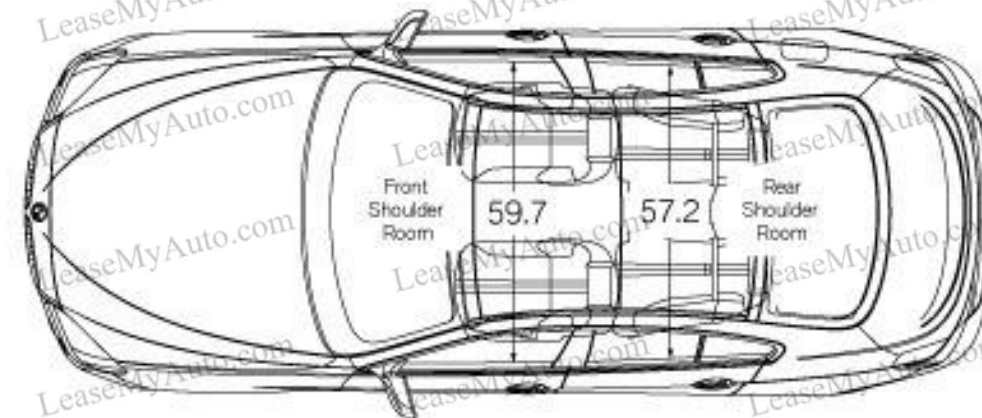

All dimensions in technical drawings are given in inches. Dimensions shown apply to 640i and 640i xDrive Gran Coupe.

Figures subject to change. Not all packages available in all models. Please visit your BMW Retailer or bmwusa.com for the most up-to-date information.

¹BMW AG preliminary test results. Actual acceleration results may vary, depending on specification of vehicle; road and environmental conditions; testing procedures and driving style. These results should be used for comparison only and verification should not be attempted on public roads. BMW urges you to obey all posted speed laws and always wear safety belts.

Not all features are available on all models. Get the latest information on standard and optional features, packages and technical specifications. Visit bmwusa.com and select the BMW model of your choice.