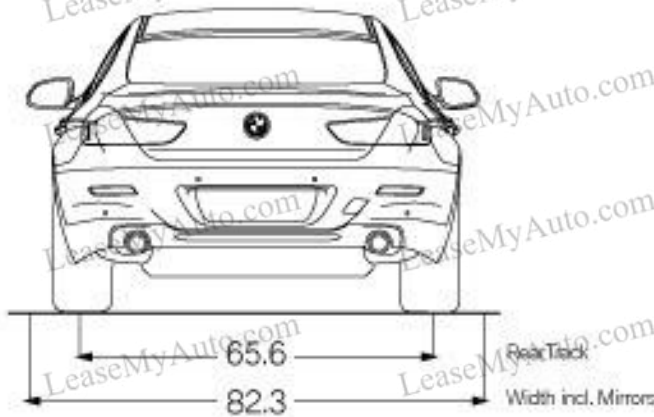

All dimensions in technical drawings are given in inches. Dimensions shown apply to 640i and 640i xDrive Gran Coupe.

Figures subject to change. Not all packages available in all models. Please visit your BMW Retailer or bmwusa.com for the most up-to-date information.

¹BMW AG preliminary test results. Actual acceleration results may vary, depending on specification of vehicle; road and environmental conditions; testing procedures and driving style. These results should be used for comparison only and verification should not be attempted on public roads. BMW urges you to obey all posted speed laws and always wear safety belts.

Not all features are available on all models. Get the latest information on standard and optional features, packages and technical specifications. Visit bmwusa.com and select the BMW model of your choice.