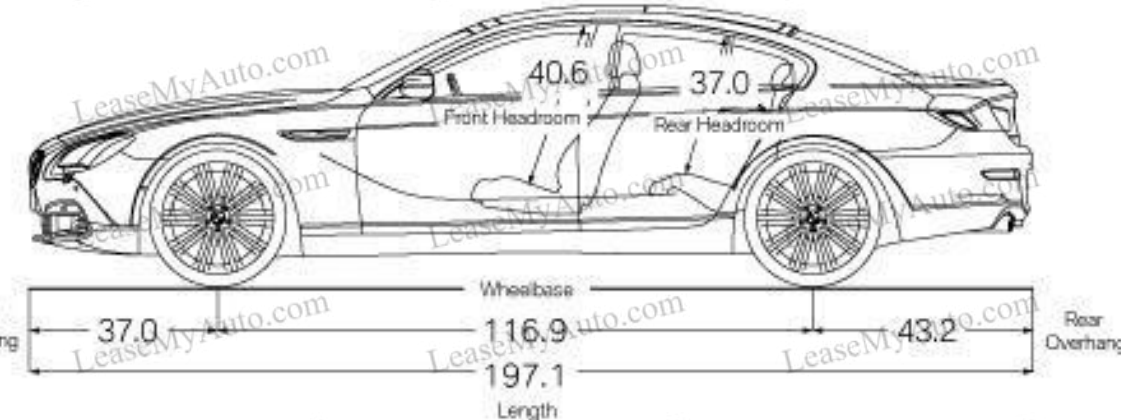

All dimensions in technical drawings are given in inches. Dimensions shown apply to 640i and 640i xDrive Gran Coupe.

Figures subject to change. Not all packages available in all models. Please visit your BMW Retailer or bmwusa.com for the most up-to-date information.

¹BMW AG preliminary test results. Actual acceleration results may vary, depending on specification of vehicle; road and environmental conditions; testing procedures and driving style. These results should be used for comparison only and verification should not be attempted on public roads. BMW urges you to obey all posted speed laws and always wear safety belts.

Not all features are available on all models. Get the latest information on standard and optional features, packages and technical specifications. Visit bmwusa.com and select the BMW model of your choice.