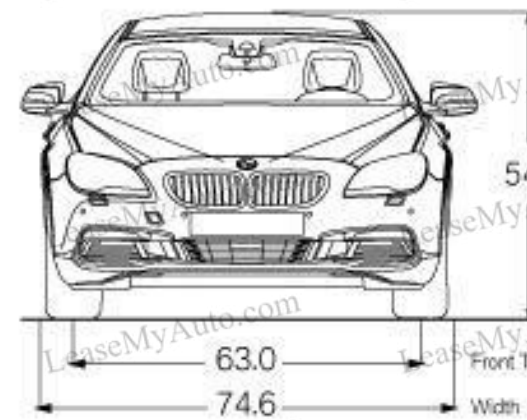

All dimensions in technical drawings are given in inches. Dimensions shown apply to 640i and 640i xDrive Gran Coupe.

Figures subject to change. Not all packages available in all models. Please visit your BMW Retailer or bmwusa.com for the most up-to-date information.

¹BMW AG preliminary test results. Actual acceleration results may vary, depending on specification of vehicle; road and environmental conditions; testing procedures and driving style. These results should be used for comparison only and verification should not be attempted on public roads. BMW urges you to obey all posted speed laws and always wear safety belts.

Not all features are available on all models. Get the latest information on standard and optional features, packages and technical specifications. Visit bmwusa.com and select the BMW model of your choice.