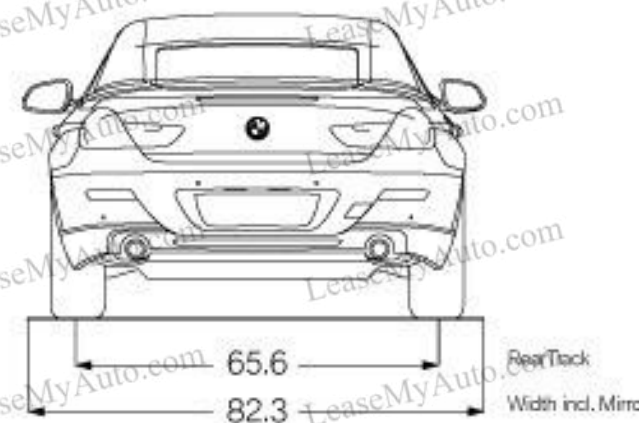

All dimensions in technical drawings are given in inches. Dimensions shown apply to 640i and 640i xDrive Convertible.

Figures subject to change. Not all packages available in all models. Please visit your BMW Retailer or bmwusa.com for the most up-to-date information.

¹BMW AG preliminary test results. Actual acceleration results may vary, depending on specification of vehicle; road and environmental conditions; testing procedures and driving style. These results should be used for comparison only and verification should not be attempted on public roads. BMW urges you to obey all posted speed laws and always wear safety belts.

Not all features are available on all models. Get the latest information on standard and optional features, packages and technical specifications. Visit bmwusa.com and select the BMW model of your choice.