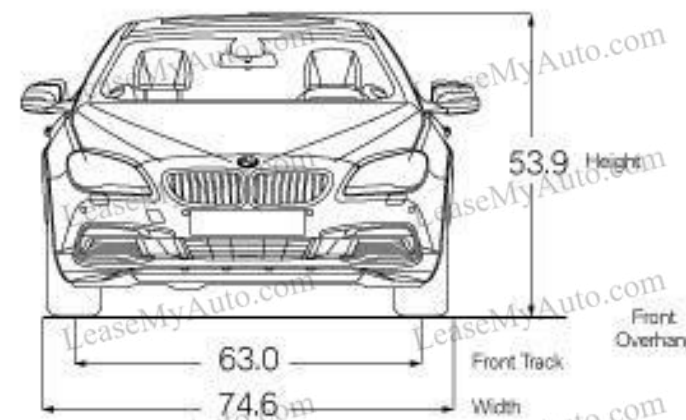

All dimensions in technical drawings are given in inches. Dimensions shown apply to 650i and 650i xDrive Coupe.

Figures subject to change. Not all packages available in all models. Please visit your BMW Retailer or bmwusa.com for the most up-to-date information.

¹BMW AG preliminary test results. Actual acceleration results may vary, depending on specification of vehicle; road and environmental conditions; testing procedures and driving style. These results should be used for comparison only and verification should not be attempted on public roads. BMW urges you to obey all posted speed laws and always wear safety belts.

Not all features are available on all models. Get the latest information on standard and optional features, packages and technical specifications. Visit bmwusa.com and select the BMW model of your choice.