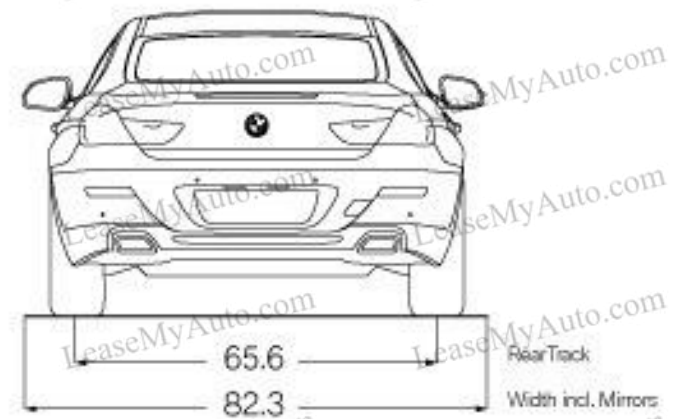

All dimensions in technical drawings are given in inches. Dimensions shown apply to 650i and 650i xDrive Coupe.

Figures subject to change. Not all packages available in all models. Please visit your BMW Retailer or bmwusa.com for the most up-to-date information.

¹BMW AG preliminary test results. Actual acceleration results may vary, depending on specification of vehicle; road and environmental conditions; testing procedures and driving style. These results should be used for comparison only and verification should not be attempted on public roads. BMW urges you to obey all posted speed laws and always wear safety belts.

Not all features are available on all models. Get the latest information on standard and optional features, packages and technical specifications. Visit bmwusa.com and select the BMW model of your choice.