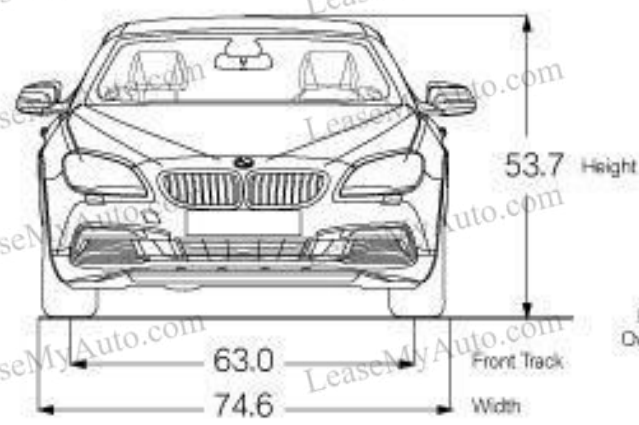

All dimensions in technical drawings are given in inches. Dimensions shown apply to 640i and 640i xDrive Convertible.

Figures subject to change. Not all packages available in all models. Please visit your BMW Retailer or bmwusa.com for the most up-to-date information.

¹BMW AG preliminary test results. Actual acceleration results may vary, depending on specification of vehicle; road and environmental conditions; testing procedures and driving style. These results should be used for comparison only and verification should not be attempted on public roads. BMW urges you to obey all posted speed laws and always wear safety belts.

Not all features are available on all models. Get the latest information on standard and optional features, packages and technical specifications. Visit bmwusa.com and select the BMW model of your choice.