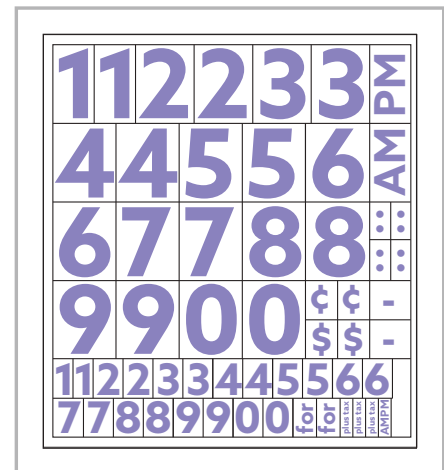

Sample Snipe Sheet
included with each element.

For additional information, custom requests, or to place an order, please contact
PH: 855-292-1818 • FX: 800-443-5588
SALES@OPERATIONALSIGNAGE.COM
MT49957-F | Ref Job: MT18874-F

Want more color options?
Visit us online at **OperationalSignage.com**
to create your custom signage.