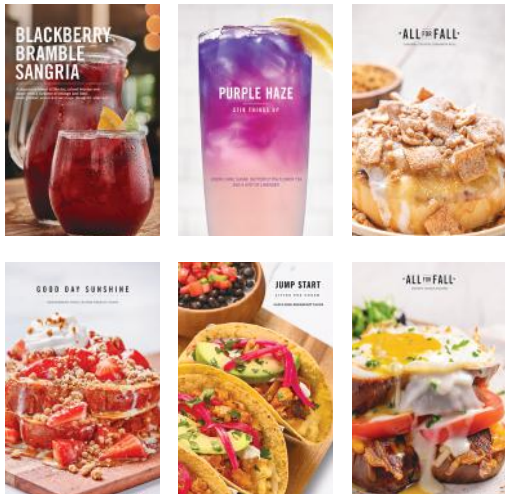

Table Displays

2023 Restaurant Merchandising Catalog