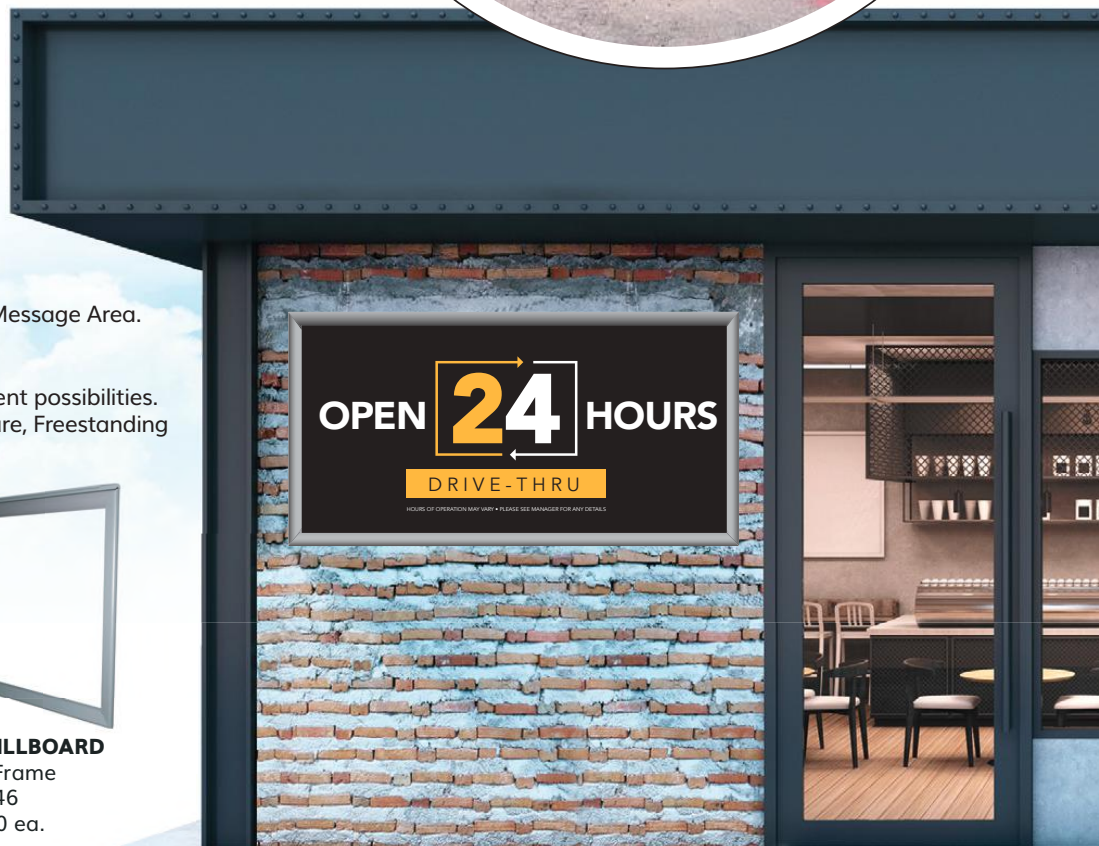

OPEN **24** HOURS
DRIVE-THRU