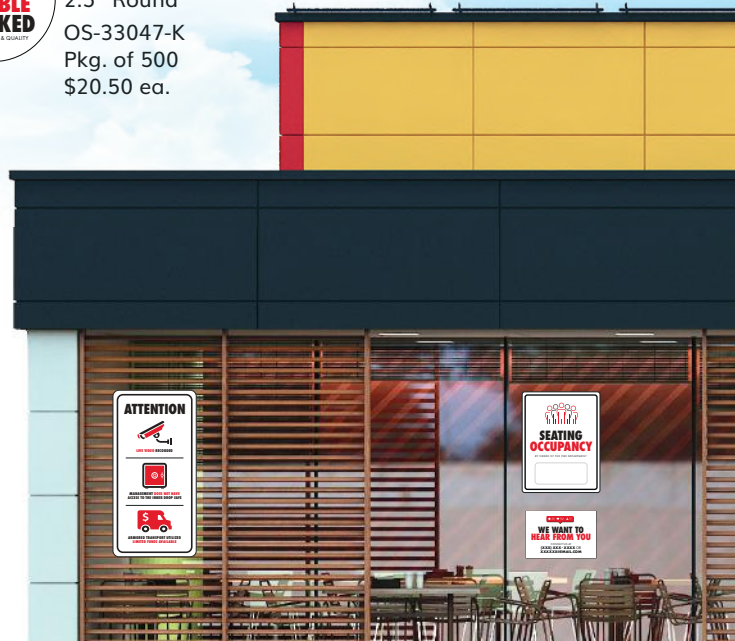

**PICK UP HERE**  
8.5" x 11"  
OS-33047-H  
\$13.29 ea.

**NO SOLICITING**  
8.5" x 11"  
OS-33047-N  
\$13.29 ea.

©2023 OperationalSignage.com. Brand names, logos, likenesses & trademarks used herein remain the property of their respective owners. Illustrations are for creative purposes only and do not imply endorsement of or direct affiliation with associations and/or individuals. All rights reserved.