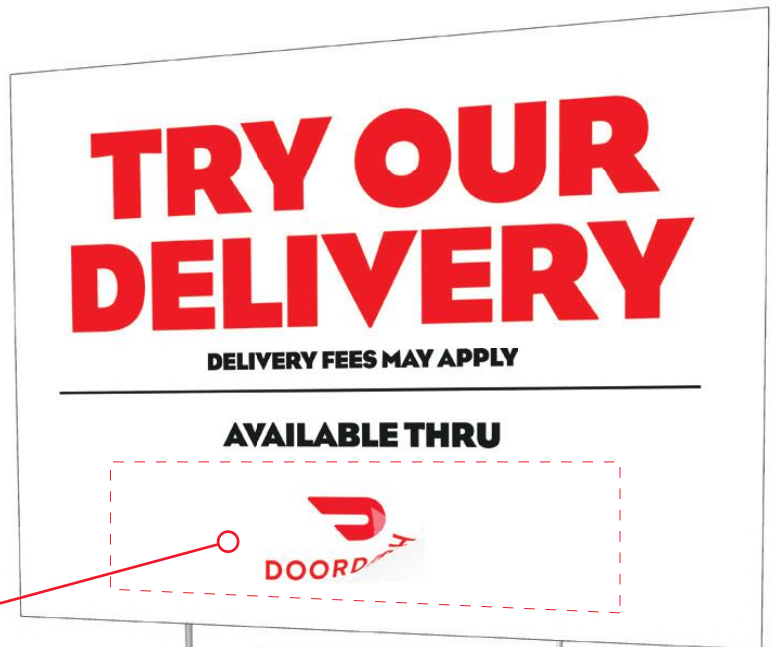

LAWN SIGN
24" x 18"
AM-630016
$25.75 ea.
includes hardware & snipes

©2023 OperationalSignage.com. Brand names, logos, likenesses & trademarks used herein remain the property of their respective owners. Illustrations are for creative purposes only and do not imply endorsement of or direct affiliation with associations and/or individuals. All rights reserved.

For additional information, custom requests, or to place an order, please contact
PH: 855-292-1818 • FX: 800-443-5588
SALES@OPERATIONALSIGNAGE.COM
MT49931-F | Ref Job: MT32713-F

Want more color options?
Visit us online at **OperationalSignage.com** to create your custom signage.