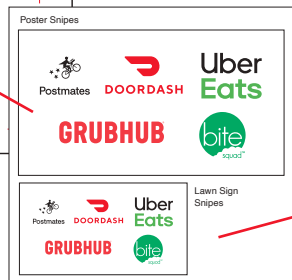

# Try Our Delivery

2023 Restaurant Merchandising Catalog

**BANNER SNIPE SHEET**

AM-140006  
\$20.60 ea.  
included with banner

**BANNER**  
10' x 3'  
AM-870014  
\$74.90 ea.  
includes snipes

**DOUBLE SIDED WINDOW POSTER**  
30" x 40"  
AM-520008  
\$51.50 ea.  
includes suction cups & snipes