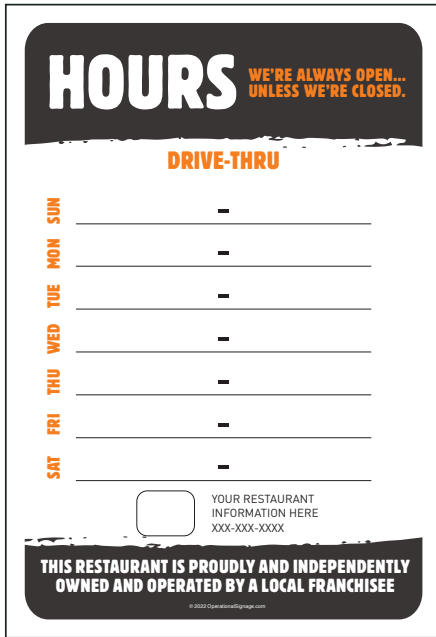

EXTERIOR DECAL
POD-OS-45105-W

Customize these store hour decals with your company's name, logo, phone number, locally owned etc.

◀ Example