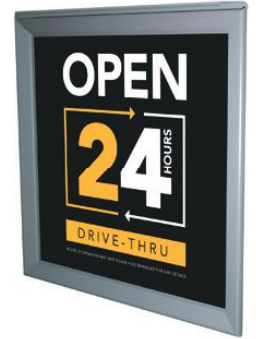

MINI BILLBOARD

48" x 48"
OS-33048-I
$36.05 ea.