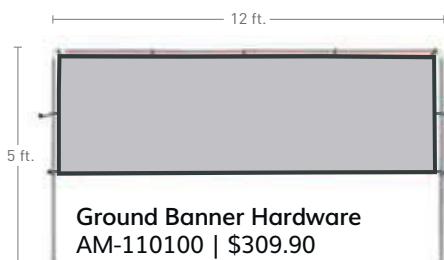

VISIBILITY HARDWARE