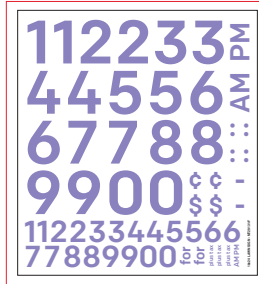

CUSTOM PRICE
MD-140181
$8.90 ea.
Snipe sheet
included (4")
with Decal & Lawn Signs

CUSTOM PRICE
MD-140183
$4.90 ea.
Snipe sheet
included (1")
with Window Decal