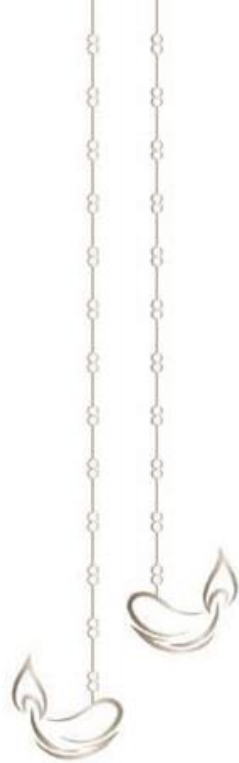

Diwali
Catalogue
2024

brandSTIK
BE VISIBLE

info@brandstik.com
+91 95940 70940

**Exclusive Pre-Curated Kits
By Smaller Footprint with exclusive artworks**

If you like to add/delete/replace any items
from the kit you can do so.