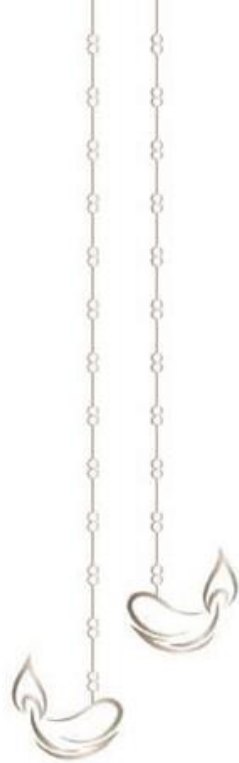

Diwali
Catalogue
2024

info@brandstik.com
+91 95940 70940

Section 1

**25 Exclusive Pre-Curated Kits
By BrandSTIK with exclusive artworks**

If you like to add/delete/replace any items
from the kit you can do so