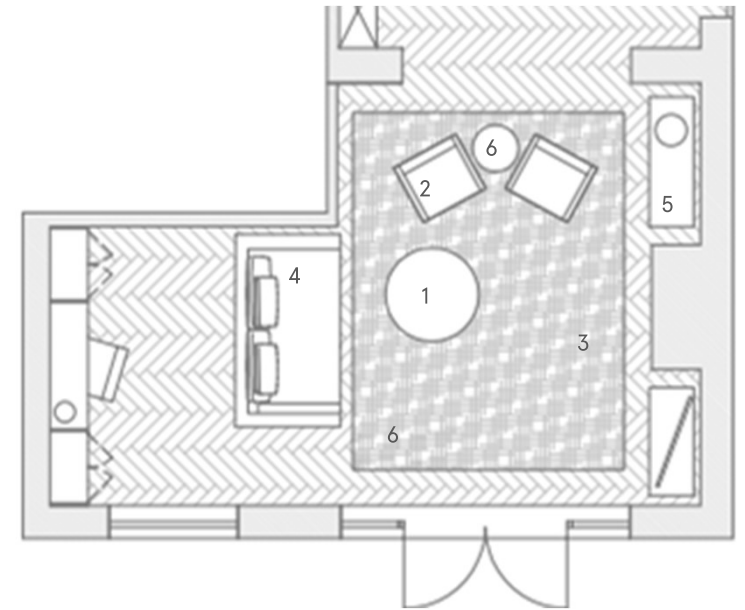

<https://www.rugvista.com/carpet/ritz?artno=RVD19625>

KEY PLAN