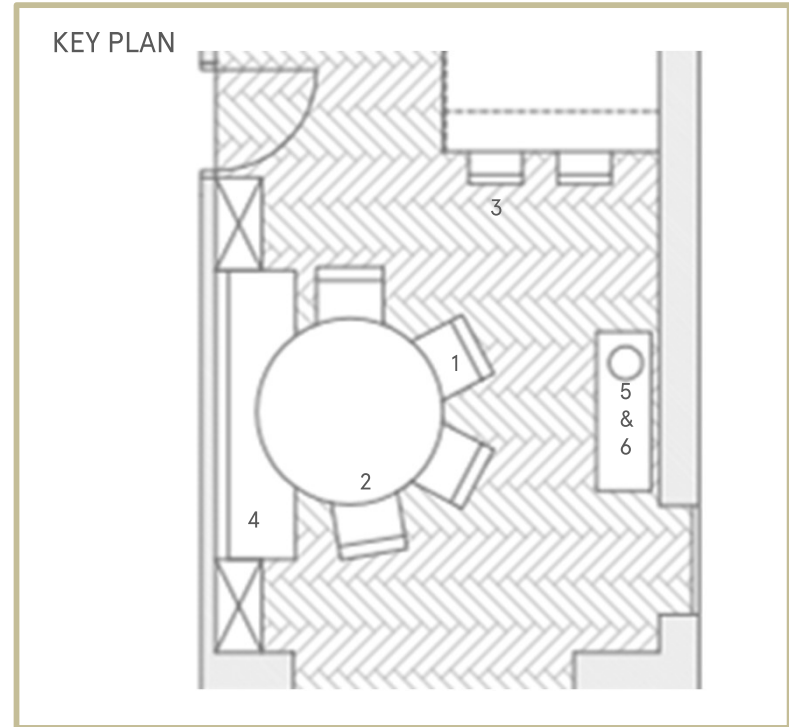

(4) BENCH SEATING
<https://www.oka.com/uk/product/stafford-velvet-dining-bench-a13003-2-18-1408-14?gclid=EAlalQobChMInd7fn-uw_AIVw-DtCh3okAkEEAQYAiABEgLTx_D_BwE>