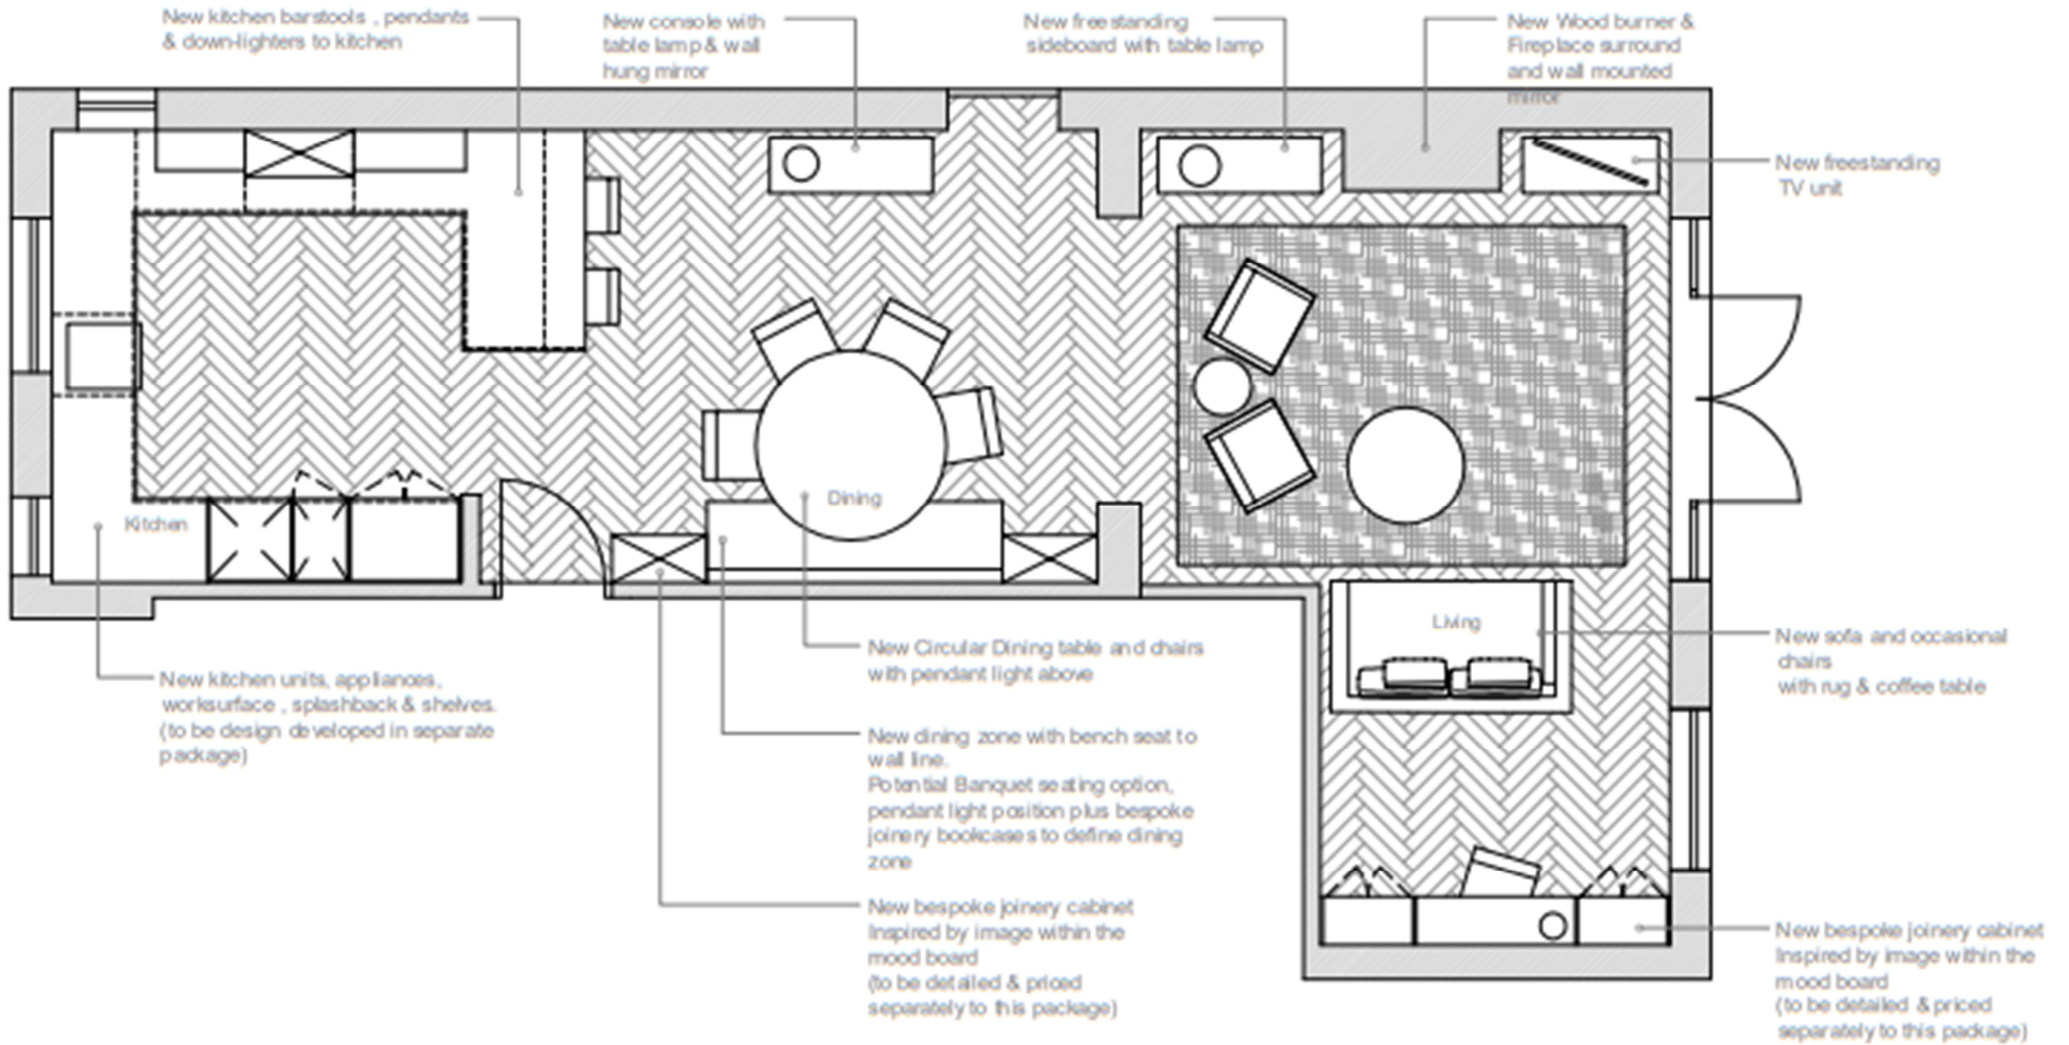

## BRONZE LEVEL PACKAGE SNAPSHOT

GOLD LEVEL DESIGN PACKAGE

(1) DINING CHAIR  
<https://www.westelm.co.uk/classic-cafe-dining-chair-h2100>

(2) DINING TABLE  
<https://www.laredoute.co.uk/pdp/prod-350055089.aspx?dim1=1>

(3) STOOL  
<https://www.cultfurniture.com/furniture-c10/stools-c8/hatton-bar-stool-walnut-p12794>

(4) BENCH SEATING  
[https://www.oka.com/uk/product/stafford-velvet-dining-bench-a13003-2-18-1408-14?gclid=EAlalQobChMInd7fn-uw\\_AIVw-DtCh3okAkEEAQYAiABEgLTx\\_D\\_BwE](https://www.oka.com/uk/product/stafford-velvet-dining-bench-a13003-2-18-1408-14?gclid=EAlalQobChMInd7fn-uw_AIVw-DtCh3okAkEEAQYAiABEgLTx_D_BwE)