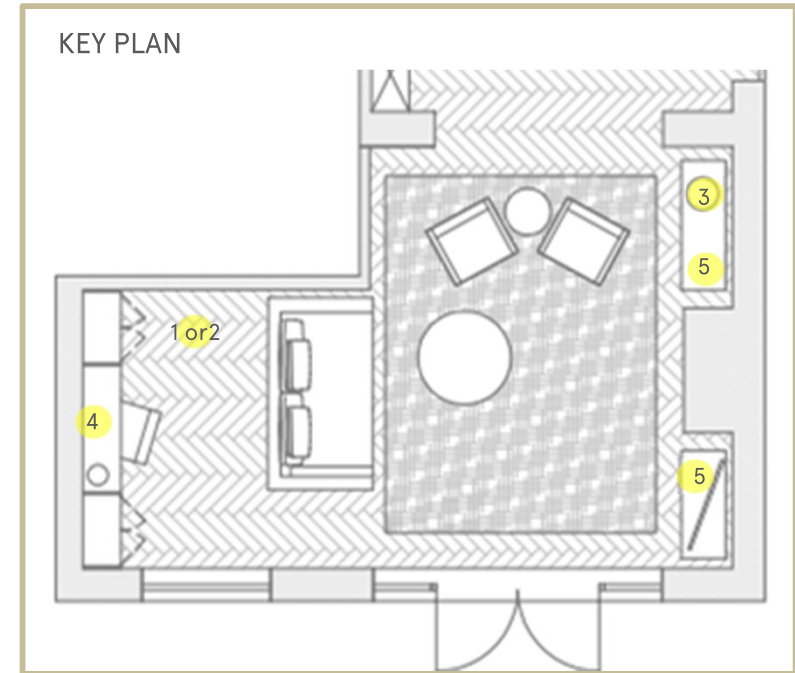

(2) LIVING ROOM FLOOR LAMP
<https://www.davidvillagelighting.co.uk/product/Flos-IC-Floor-Lamp/14672?gclid=EAlaIqobChMI-MH6I4Kx_AIVGu7tCh0FpQVbEAQYASABEgLnNvD_BwE>