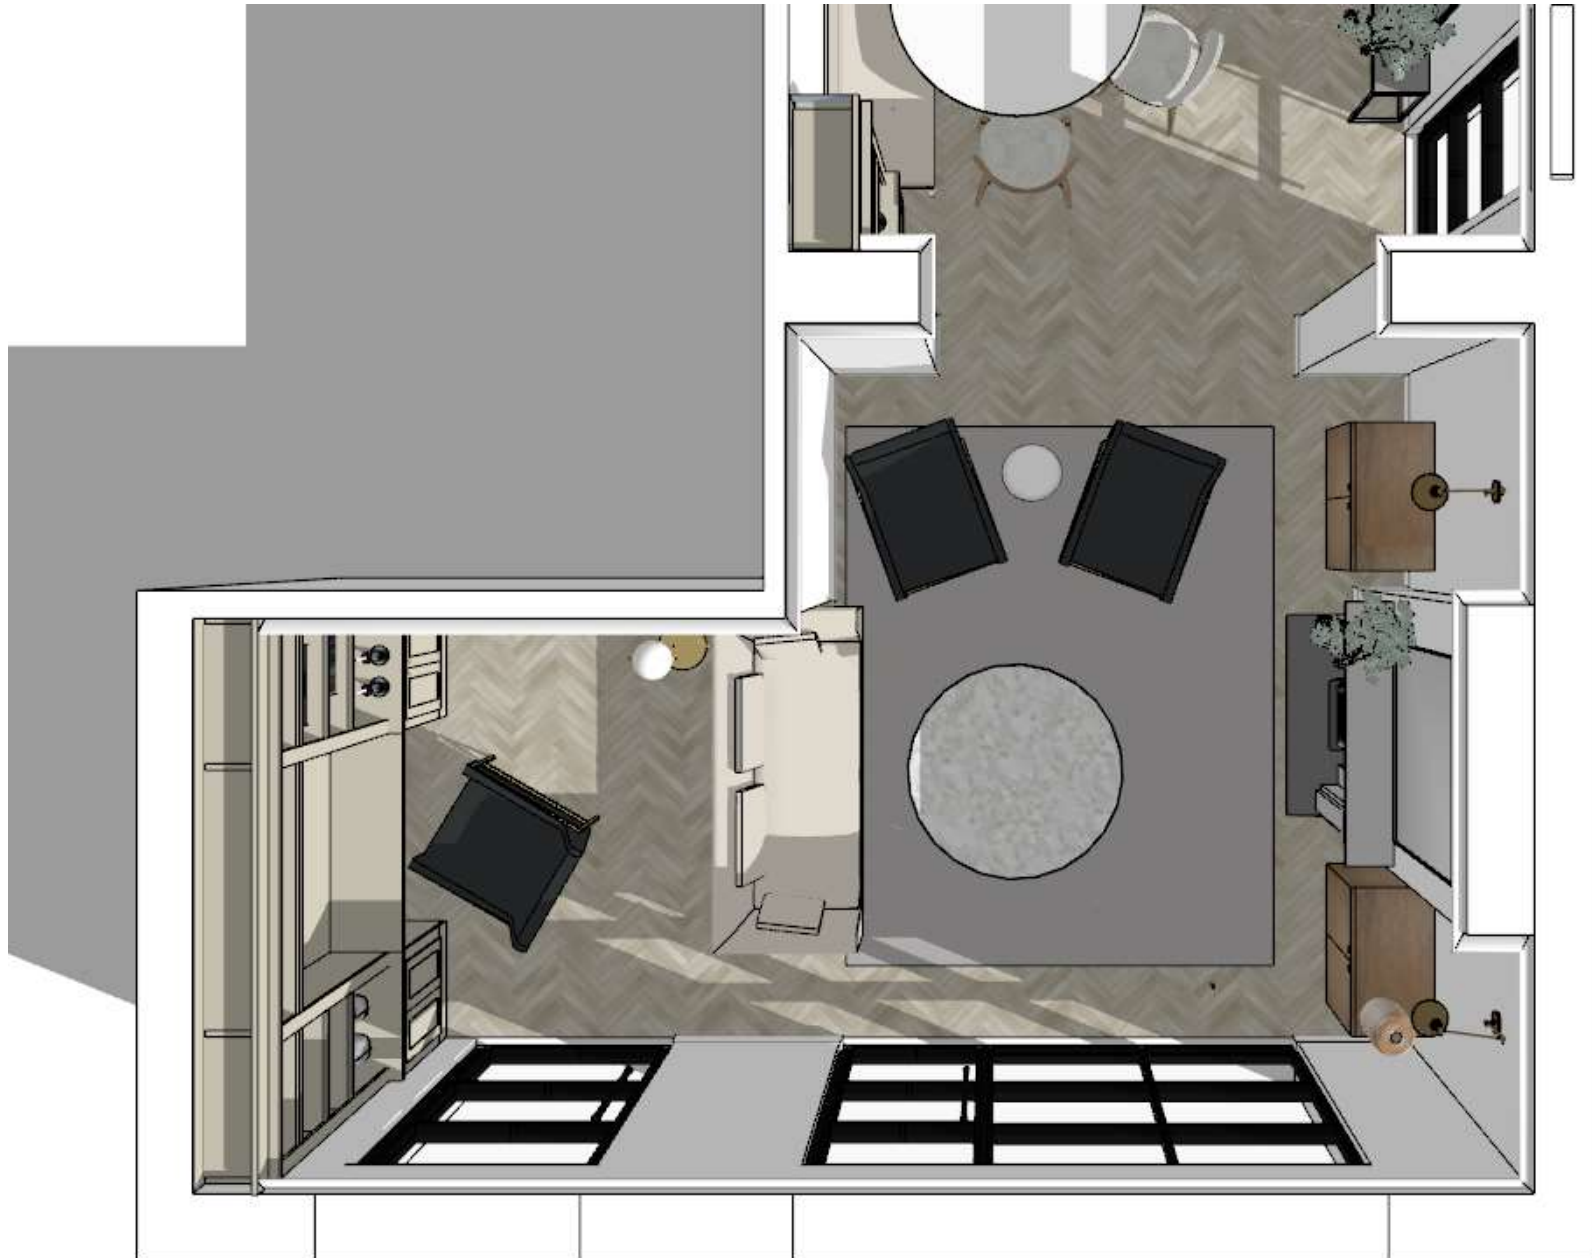

<https://www.wrp-timber-mouldings.co.uk/moulding-profiles/profiles/torus/in-stock>

GOLDLEVEL £750.00

INCORPORATING:  
MOOD BOARD, AUTOCAD PLAN, SKETCH UP VISUALS AND  
FURNITURE SPECIFICATION & COSTINGS

SILVER LEVEL £600.00

INCORPORATING:  
MOOD BOARD OR SKETCH UP VISUALS, AUTOCAD PLAN AND  
FURNITURE SPECIFICATION & COSTINGS

BRONZE LEVEL £400.00

INCORPORATING:  
AUTOCAD PLAN AND FURNITURE SPECIFICATION & COSTINGS