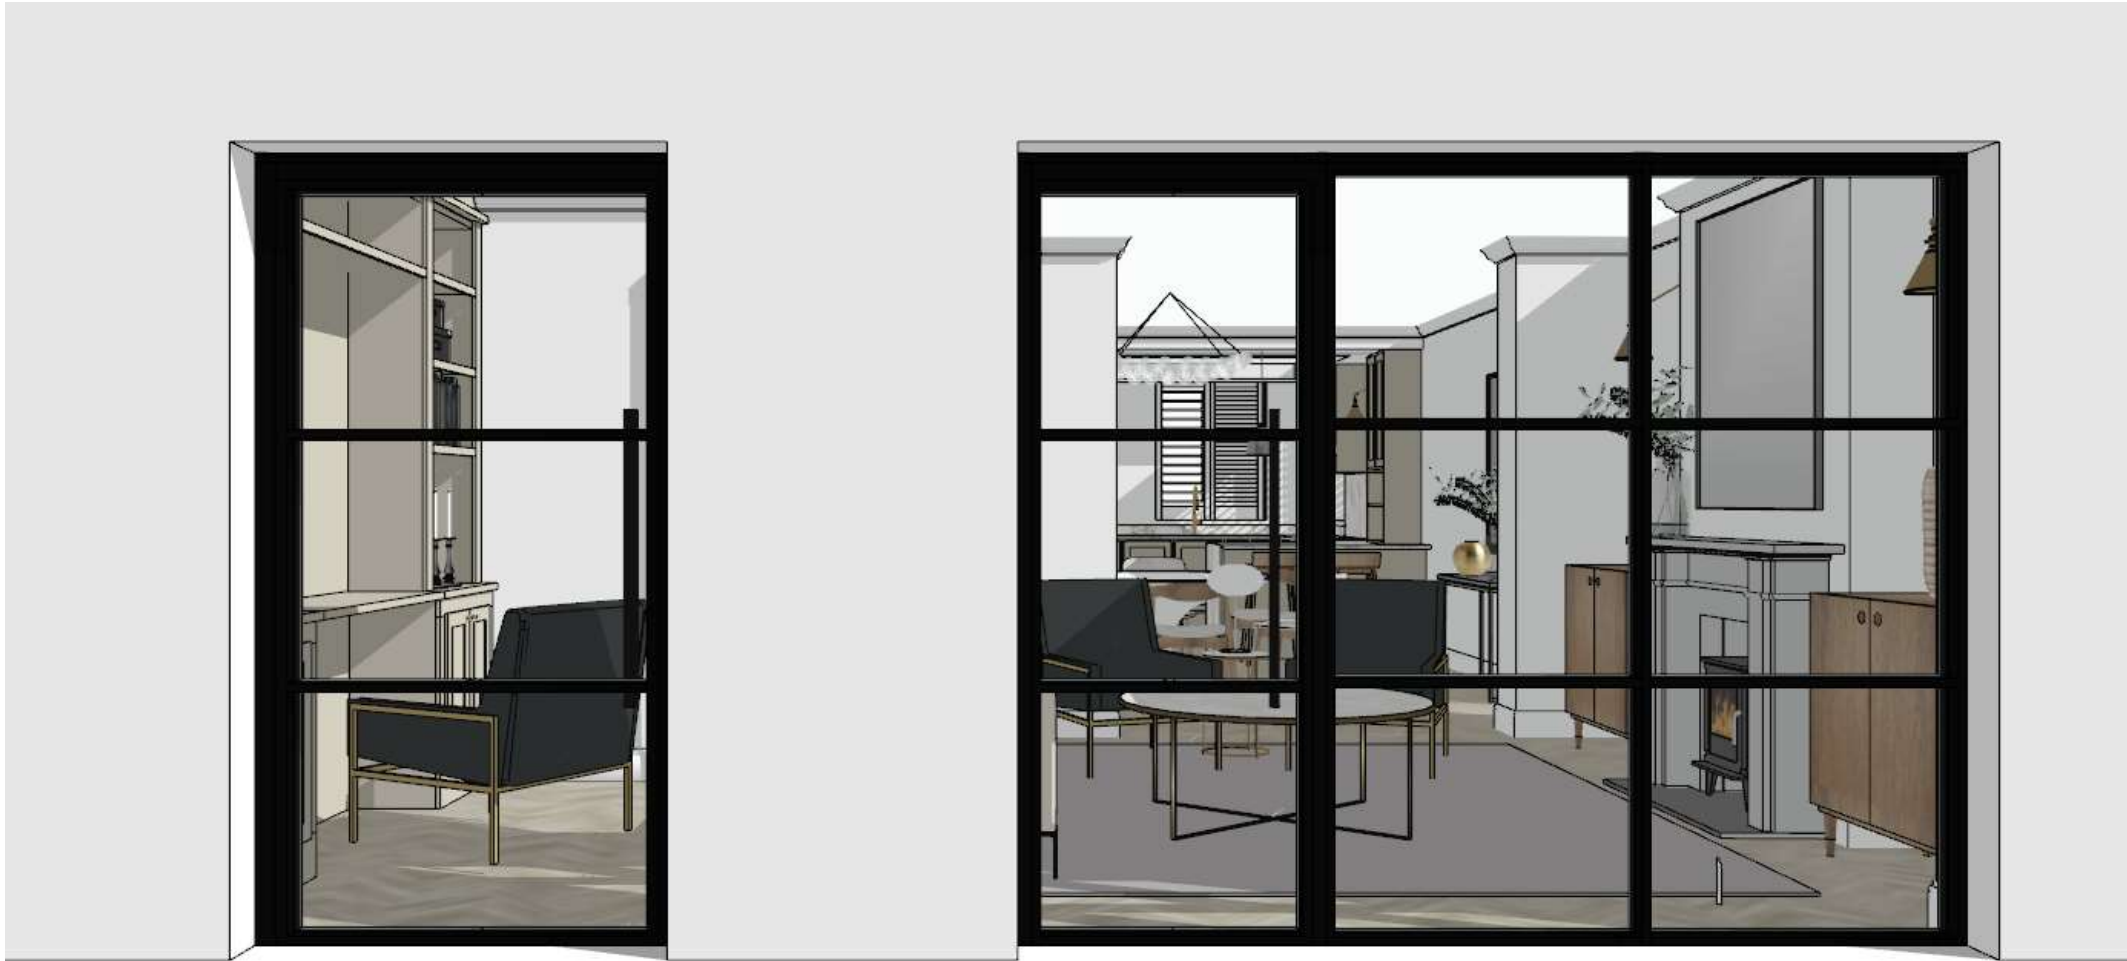

<https://www.wrp-timber-mouldings.co.uk/moulding-profiles/profiles/torus/in-stock>

GOLDLEVEL £750.00

INCORPORATING:  
MOOD BOARD, AUTOCAD PLAN, SKETCH UP VISUALS AND  
FURNITURE SPECIFICATION & COSTINGS

SILVER LEVEL £600.00

INCORPORATING:  
MOOD BOARD OR SKETCH UP VISUALS, AUTOCAD PLAN AND  
FURNITURE SPECIFICATION & COSTINGS

BRONZE LEVEL £400.00

INCORPORATING:  
AUTOCAD PLAN AND FURNITURE SPECIFICATION & COSTINGS