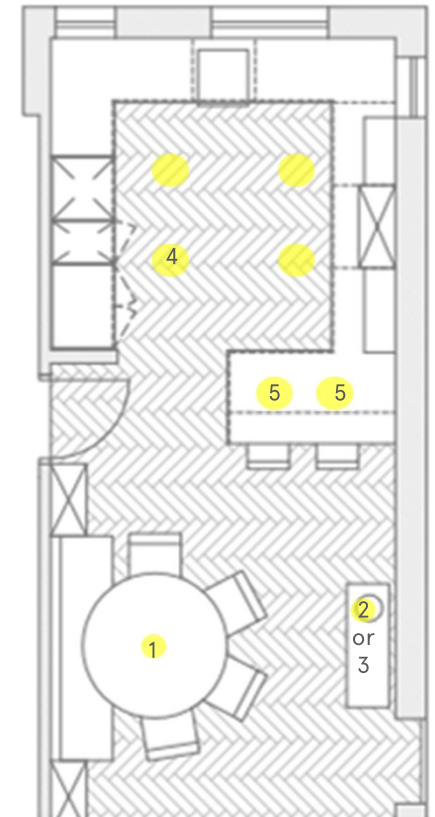

(3) LIVING OR DINING ROOM SIDE LAMP

<https://www.westelm.co.uk/edie-prismatic-table-lamp-w3853>

(4) KITCHEN CEILING LIGHT

<https://www.hollowaysofludlow.com/kos-round-ceiling-light.html>

KEY PLAN

(5) KITCHEN PENDANT LIGHT