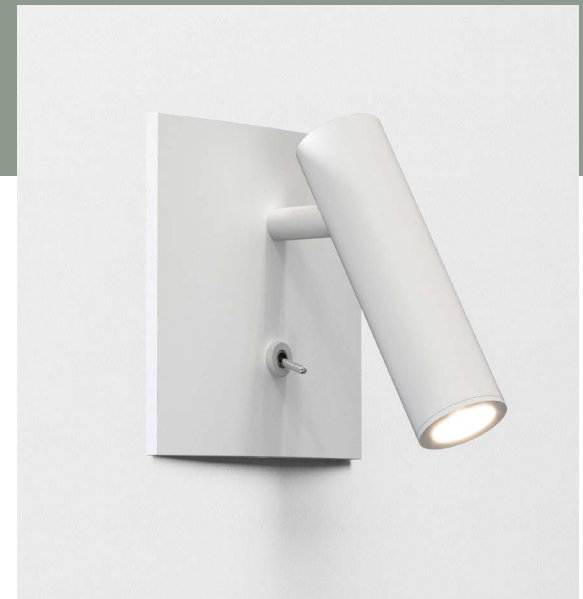

Reading Lights

[VIEW COLLECTION ▶](#)