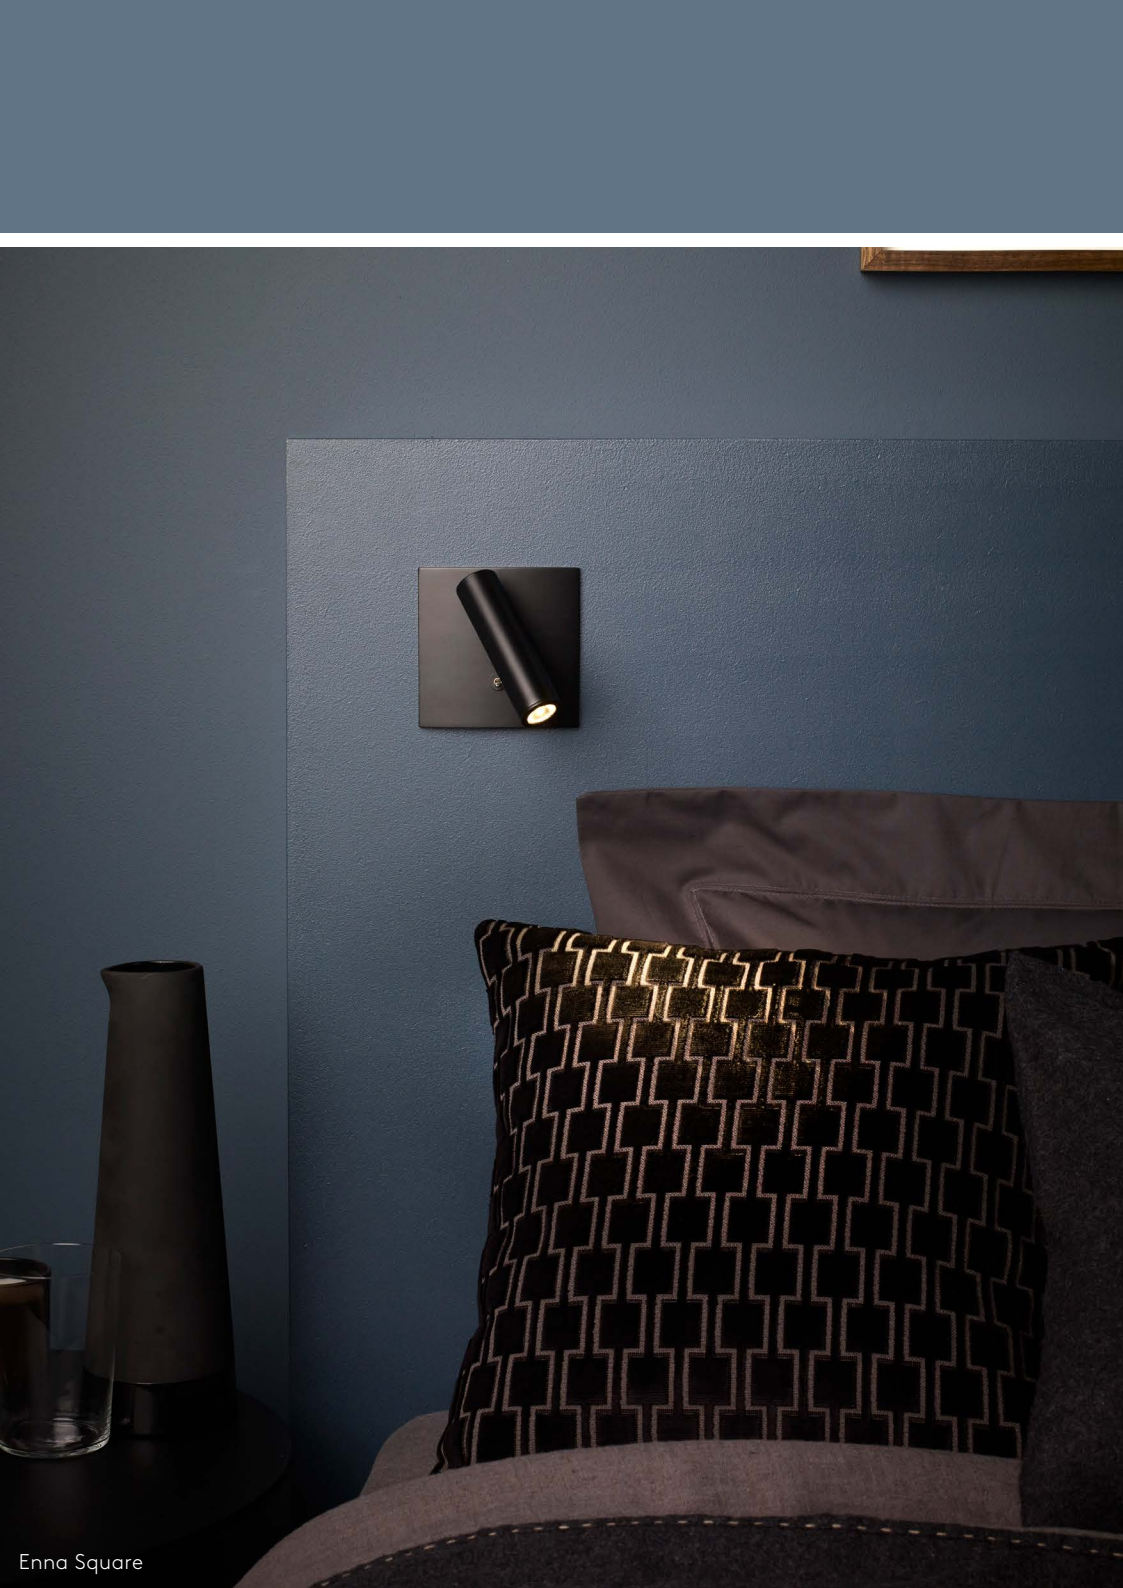

Integral LED
Switched
Adjustable

[VIEW ONLINE ►](#)

Enna

A small yet striking luminaire made from steel, the Enna Square and Enna Surface offer directional illumination for reading while making a distinct contribution to a bedroom design scheme.

Integral LED
Adjustable

[VIEW ONLINE ►](#)

Enna Square Unswitched

Enna Surface

Micro Recess

Switched + Unswitched

A pleasingly simple yet useful luminaire, Micro provides perfectly discreet bedside illumination. Micro can be mounted directly onto the headboard and a deeply recessed low-glare light source ensures greater visual comfort.

Integral LED
Adjustable

[VIEW ONLINE ►](#)

Digit

With just three elements, the Digit bedside reading light is a study in uncomplicated design. It's precisely directed beam delivers light just where you need it, while the simplicity of its form will suit any scheme without intruding or imposing on the room.

Integral LED
Can be mounted either side of bed

[VIEW ONLINE ►](#)

Fuse

The Fuse is a minimalist reading light that will add an appreciable sense of quality to an interior. The discreet cylinder houses a new generation, recessed LED to reduce glare and greater visual comfort. Fuse can be mounted horizontally or vertically and accommodates both right and left-handed requirements.