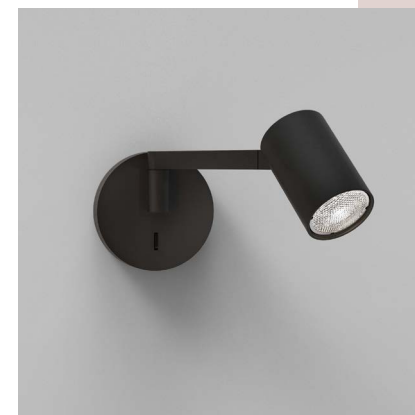

Ascoli Swing

The latest addition to the wider Ascoli collection, the Ascoli Swing presents a highly versatile bedside reading light, with the flexibility of using a GU10 lamp offering a fully replaceable light source.

GU10 LED excl.
Switched
Adjustable

[VIEW ONLINE ►](#)