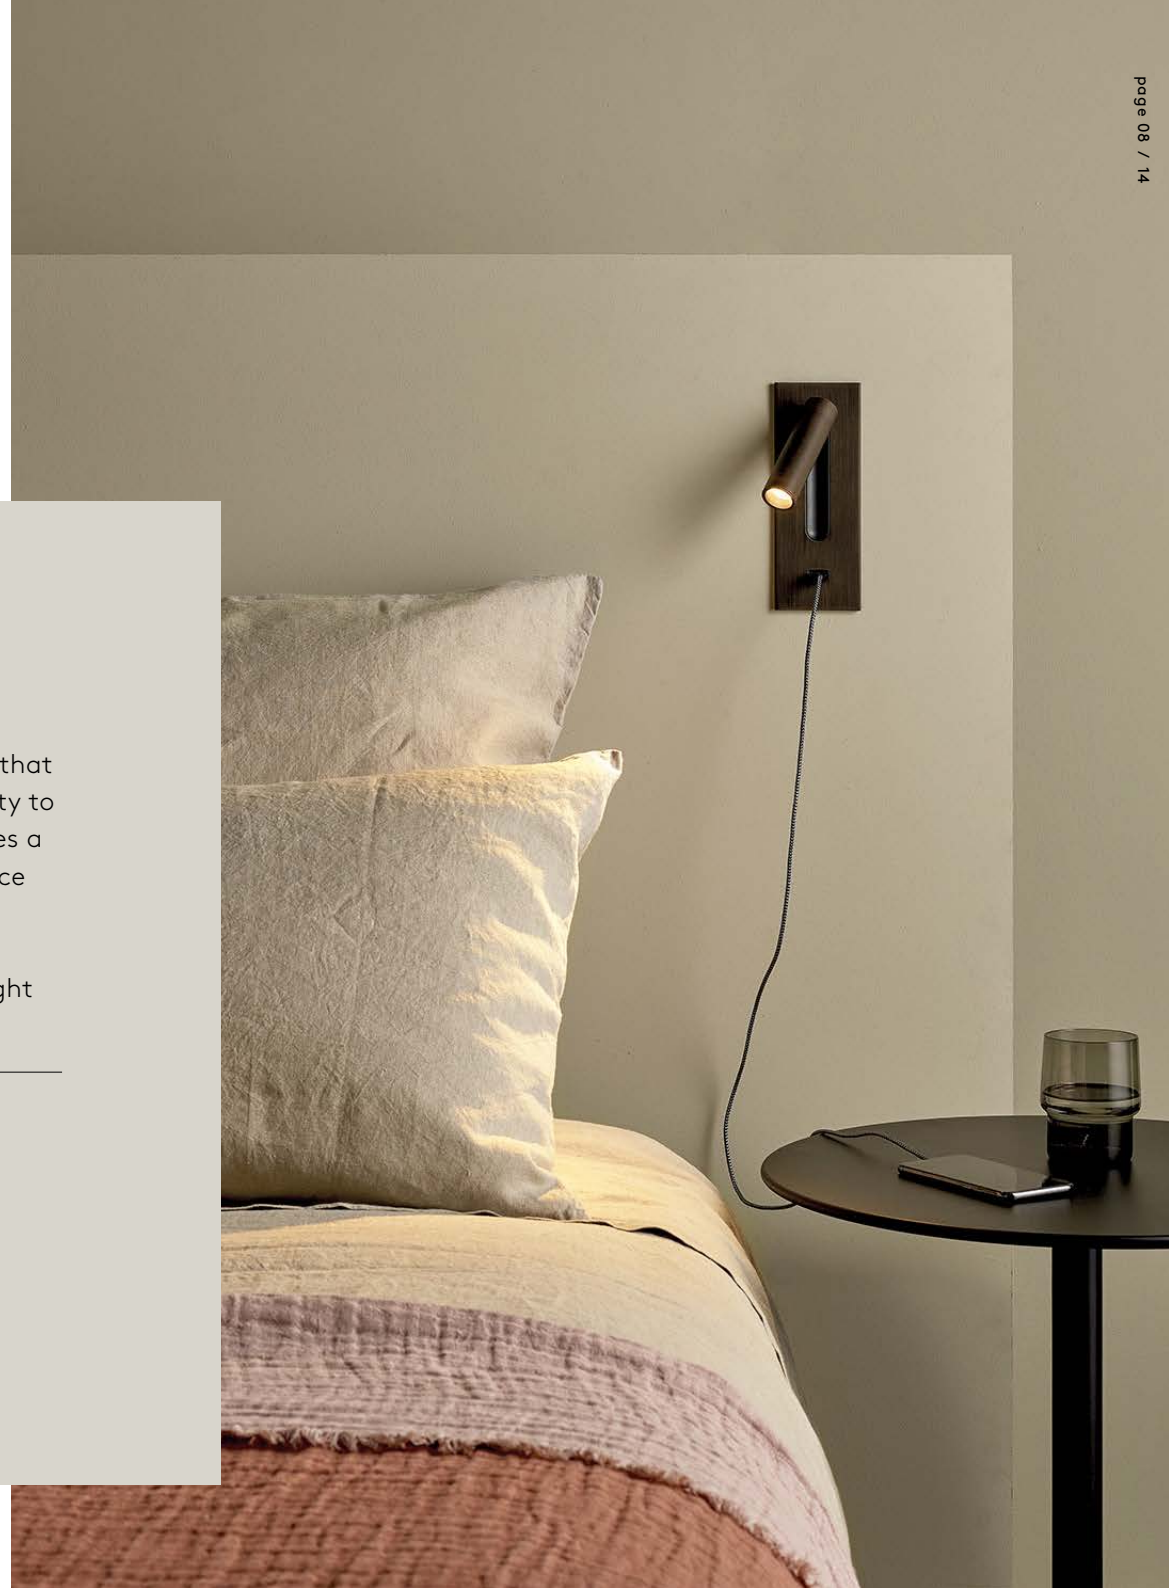

Integral LED
Adjustable

[VIEW ONLINE ►](#)

Enna Square Unswitched

Enna Surface

Micro Recess

Switched + Unswitched

A pleasingly simple yet useful luminaire, Micro provides perfectly discreet bedside illumination. Micro can be mounted directly onto the headboard and a deeply recessed low-glare light source ensures greater visual comfort.

Integral LED
Adjustable

[VIEW ONLINE ►](#)

Digit

With just three elements, the Digit bedside reading light is a study in uncomplicated design. It's precisely directed beam delivers light just where you need it, while the simplicity of its form will suit any scheme without intruding or imposing on the room.

Integral LED
Can be mounted either side of bed

[VIEW ONLINE ►](#)

Fuse

The Fuse is a minimalist reading light that will add an appreciable sense of quality to an interior. The discreet cylinder houses a new generation, recessed LED to reduce glare and greater visual comfort. Fuse can be mounted horizontally or vertically and accommodates both right and left-handed requirements.

Integral LED
IP20
USB version available

[VIEW ONLINE ►](#)

Ravello LED

The perfectly-formed Ravello LED Reader has all the features required to make it the perfect choice for bedside illumination. A fully adjustable reading light enhances the wall sconce's practicality, while the crisp lines add to the architecturally pure design.