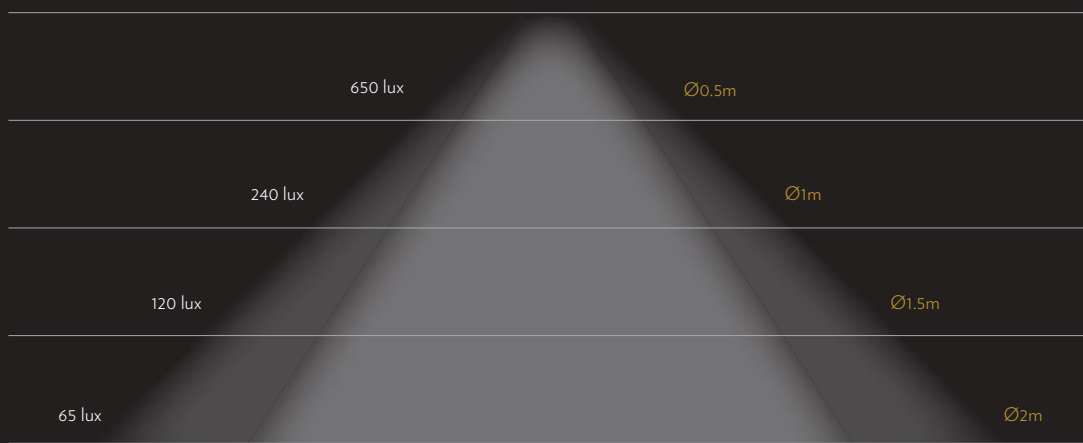

Distance	1m, 2m
L-MTBA-01-B/W-45	80 lux, 20 lux
L-MTBA-01-B/W-90	140 lux, 35 lux

L-MTBA-450 Lightbar 7W (18")

112°

L-MTBA-900 Lightbar 15W (36")

112°

MICROTRACK WALL WASHERS

FEATURES:

These fixtures are designed to evenly highlight a wall from top to bottom, also used inside the showcases they light the back panels.