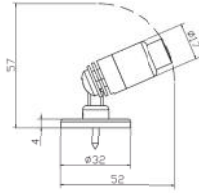

MICROMONO STANDALONE FIXTURES

L-MSPS-10

Voltage	DC 12V
Power	1.2W
Input Current	1.2W 340m A
Dimmer	PWM0-100% with remote dimmer
CRI	97
Standard	UL

Tilt angle	90°
Pan angle	355°
Lens	Glass BK7
Beam angles	9° to 60°
Light Color	3000K, 4000K, 5000K
Fixture Color	Black, White or Silver