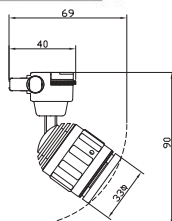

L-MTSP-02 3W

Voltage/wattage	12v/3.8W
Input current	350mA
Beam angles	Zoomable 7° to 60°
Luminous flux	120 lm @RA97
Color temperature	3000K, 4000K, 5000K
Dimmable options	Dimmer: PWM, range 0-100%
CRI	97
Weight	93g

Main materials	Aluminum
Color finished	Black, White and Silver
Working temperature	-10° to 40°C
Storage temperature	10° to 40°C
Lifespan	50000 hours
Certificates	UL, CE
Warranty	5 years
Protection	IP30
Without Onboard dimmer:	L-MTSP-00