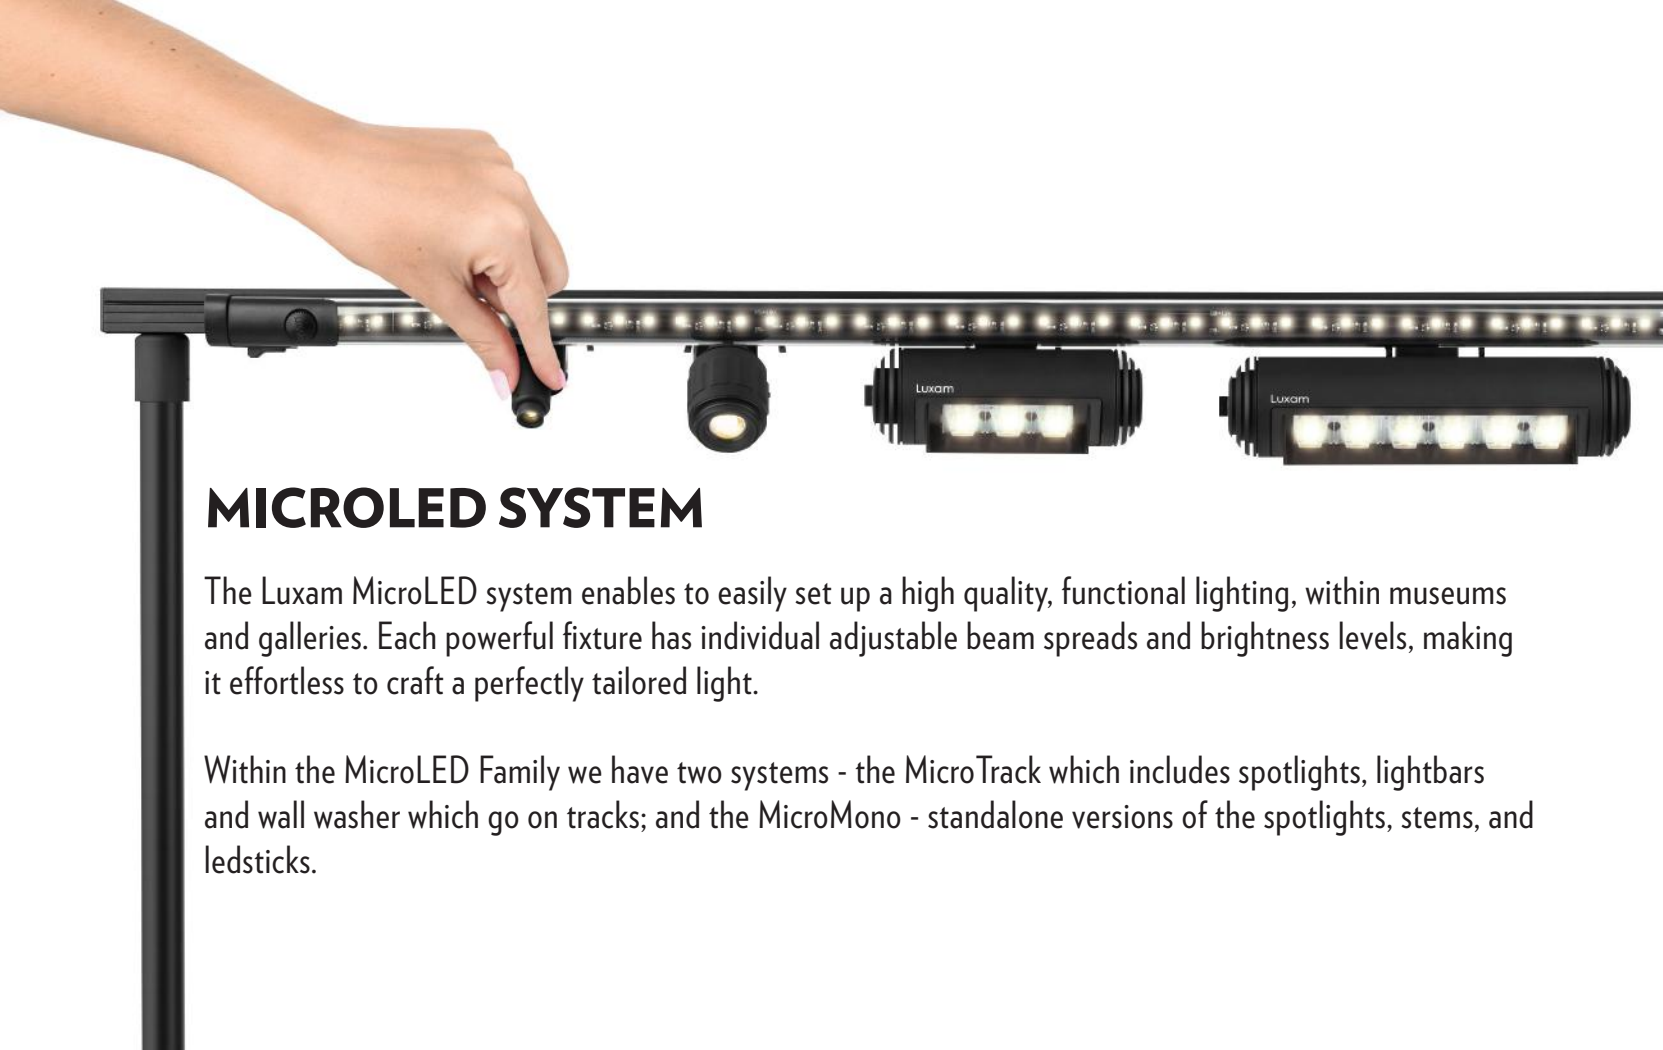

MICROLED SYSTEM

The Luxam MicroLED system enables to easily set up a high quality, functional lighting, within museums and galleries. Each powerful fixture has individual adjustable beam spreads and brightness levels, making it effortless to craft a perfectly tailored light.

Within the MicroLED Family we have two systems - the MicroTrack which includes spotlights, lightbars and wall washer which go on tracks; and the MicroMono - standalone versions of the spotlights, stems, and ledsticks.