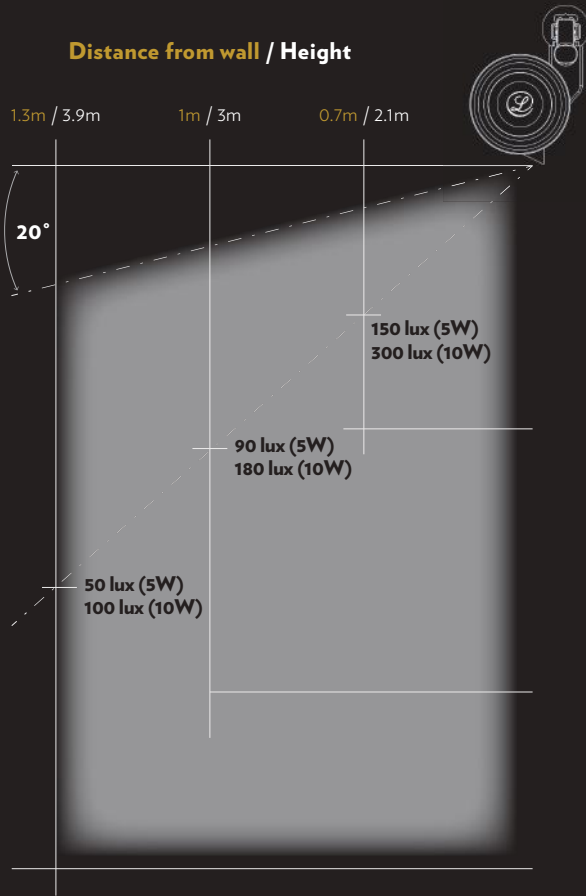

PHOTOMETRICS

MicroTrack Wall Washer Fixture Photometrics