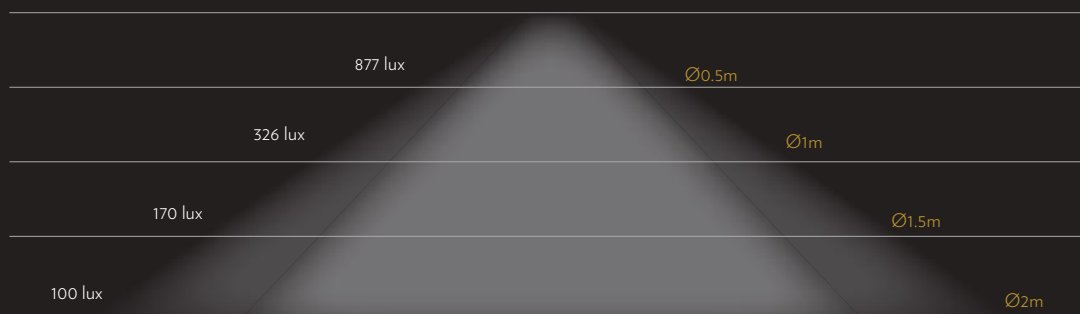

LEDSTICK 18W – 1000mm

112°