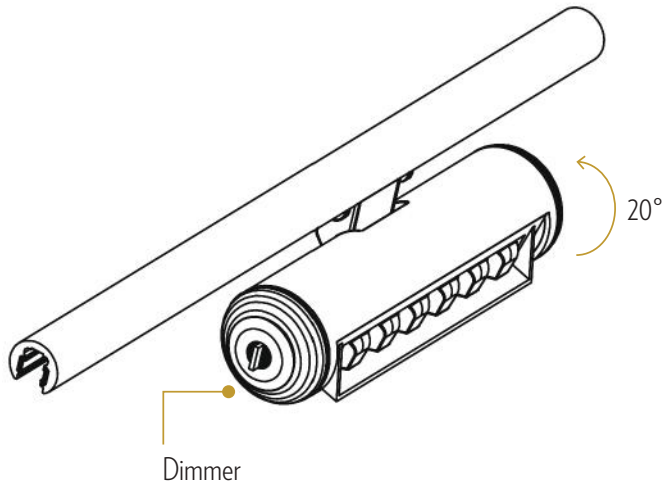

Distance	1m, 2m
L-MTBA-01-B/W-45	80 lux, 20 lux
L-MTBA-01-B/W-90	140 lux, 35 lux

L-MTBA-450 Lightbar 7W (18")

112°

L-MTBA-900 Lightbar 15W (36")

112°

MICROTRACK WALL WASHERS

FEATURES:

These fixtures are designed to evenly highlight a wall from top to bottom, also used inside the showcases they light the back panels.