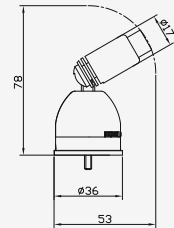

L-MSPS-10

Voltage	DC 12V
Power	1.2W
Input Current	1.2W 340m A
Dimmer	PWM0-100% with remote dimmer
CRI	97
Standard	UL

Tilt angle	90°
Pan angle	355°
Lens	Glass BK7
Beam angles	9° to 60°
Light Color	3000K, 4000K, 5000K
Fixture Color	Black, White or Silver