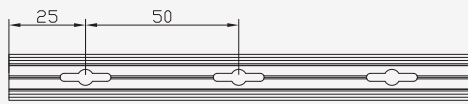

MICROTRACK TRACKS

Tracks are available in 1M, 2M, and can be custom cut.
Available colors are Black, White, and Silver.

Standard Track L-MTHTK

L-MTEC-01

L-MTCJ-01

L-MTSJ-01

L-MTCP-01

L-MTFCJ-01