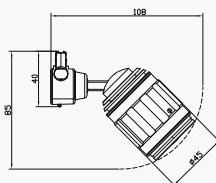

L-MTSP-22 6W

Voltage/wattage	11v - 24VDC / 7.8w
Input current	650mA - 330mA
Beam angles	Zoomable 8° to 55°
Luminous flux	295 lm @RA97
Color temperature	3000K, 4000K, 5000K
Dimmable options	Dimmer: PWM, range 0-100%
CRI	>95
Weight	154.80g

Main materials	Aluminum
Color finished	Black, White and Silver
Working temperature	-10° to 40°C
Storage temperature	10° to 40°C
Lifespan	50000 hours
Certificates	UL, CE
Warranty	5 years
Protection	IP30