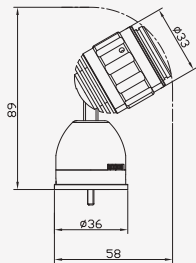

L-MTSA-02

Voltage	DC12V
Power	3.8W
Input Current	340mA
Dimmer	PWM 0-100% with onboard dimmer
CRI	97
Standard	UL

Tilt angle	90°
Pan angle	355°
Lens	Glass BK7
Beam angles	7° to 60°
Light Color	3000K, 4000K, 5000K
Fixture Color	Black, White or Silver