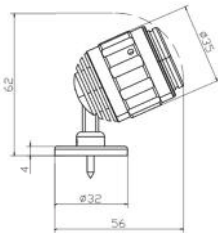

L-MSPS-00

Voltage	DC 12V
Power	3.8W
Input Current	340mA
Dimmer	PWM 0-100% with remote dimmer
CRI	97
Standard	UL

Tilt angle	90°
Pan angle	355°
Lens	Glass BK7
Beam angles	7° to 60°
Light Color	3000K, 4000K, 5000K
Fixture Color	Black, White or Silver