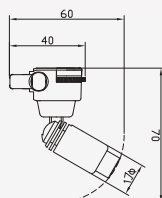

18": L-MTBA-01-B/W-45

36": L-MTBA-01-B/W-90

MICROTRACK SPOTLIGHT FIXTURES

L-MTSP-12 1W

Voltage/wattage	12v/1.2W
Input current	110mA
Beam angles	Zoomable 9° to 60°
Luminous flux	53 lm @RA97
Color temperature	3000K, 4000K, 5000K
Dimmable options	Dimmer: PWM, range 0-100%
CRI	97
Weight	48.35g