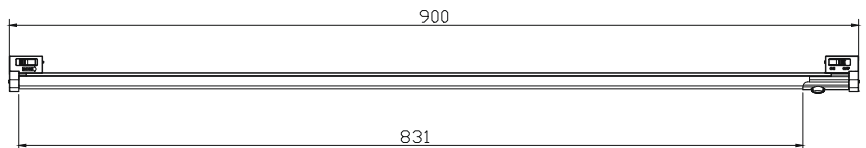

L-MTBA-01-B/W-90