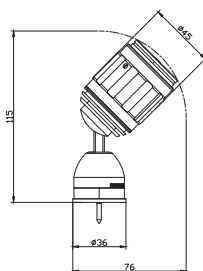

L-MTAS-22

Voltage	11v - 24VDC
Power	7.8W
Input Current	650mA - 330m A
Dimmer	PWM 0-100% with onboard dimmer
CRI	>95
Standard	UL

Tilt angle	90°
Pan angle	355°
Lens	Glass BK7
Beam angles	8° to 55°
Light Color	3000K, 4000K, 5000K
Fixture Color	Black, White and Silver