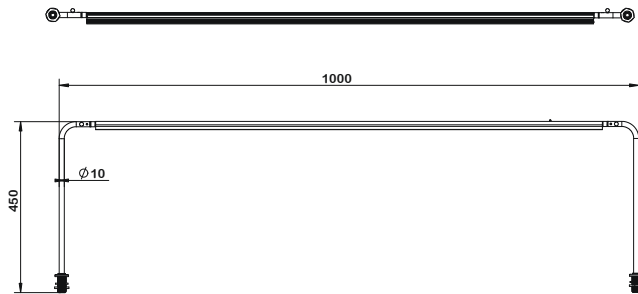

FEATURES:

Available in 1M, 1.5M and 2M in length

Adjustable light disbursement using side panels

12V input with 15, 23 and 30W output

Light Colors in 3000K, 4000K, or 5000K

Standard color is Black Anodized