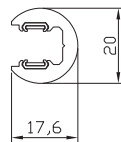

Vertical Track L-MTOTK

L-MTOEC-01