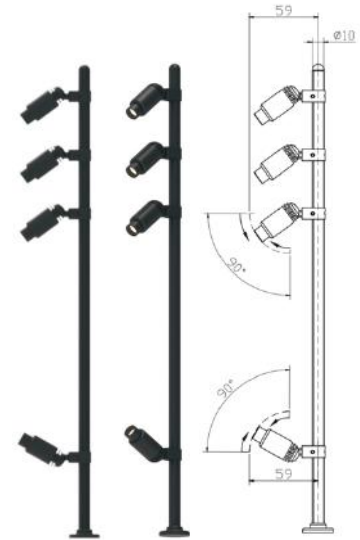

MICROMONO STANDALONE STEM FIXTURES

L-UPL-10-1 STEM1

FEATURES:

- STEM 1 has a single stationary spot light
- Full range of accessories – Barndoors, Snoots, Filter frame, etc.
- Stem 1 comes with a 6mm rod with adjustable heights
- Focusable from 10° to 60°

Stem 1 comes with a 6mm rod with adjustable heights

L-UPL-10-2/3/4

-Also available with 2 (L-UPL-10-2), 3 spotlights (L-UPL-10-3), or 4 spotlights (L-UPL-10-4)

FEATURES:

- Full range of accessories – Barndoors, Snoots, Filter frame, etc.
- Comes with a 10 mm Rod
- Focusable from 9° to 60°

Stem 2, 3, & 4 comes with a 10mm rod with adjustable heights

TECHNICAL DATA : L-UPL-10

Voltage/Wattage	14V (max) / 1.2W
InputCurrent	350mA
Beam angles	9° to 60°
Dimmable options	Compatible PWM with external dimmer
CRI	>96
CCT	3000K & 4000K