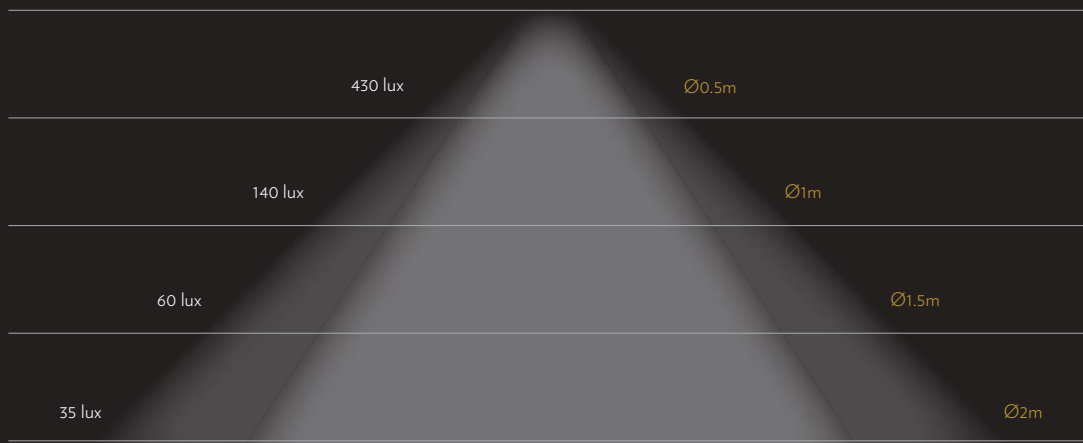

Distance	1m, 2m
L-MTBA-01-B/W-45	80 lux, 20 lux
L-MTBA-01-B/W-90	140 lux, 35 lux

L-MTBA-450 Lightbar 7W (18")

112°

L-MTBA-900 Lightbar 15W (36")

112°

MICROTRACK WALL WASHERS

FEATURES:

These fixtures are designed to evenly highlight a wall from top to bottom, also used inside the showcases they light the back panels.