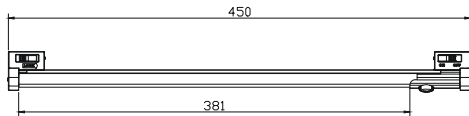

MICROTRACK LIGHTBAR FIXTURE

Dimmer Switch
0-100%

50°

FEATURES:

- Fully compatible with all MicroTrack systems
- Available with Clear or Frosted Filters
- Onboard Dimmer and Tilt function

The LightBar can be used alone or with other MicroTrack fixtures to provide the desired effect - wash and spot.

The 1W, 3W, and the 6W MicroTrack heads can be combined together with the Lightbar on the same track. All have the ability to be individually dimmed creating a highly functional system.

L-MTBA-01-B/W-45

TECHNICAL DATA : L-MTBA-01

Powerinput	7W/450mm// 15W/900mm-Voltage:12VDC
Control	On-board Dimmer
LED	Smart Eco
CRI	97
CCT	3000K, 4000K, 5000K

Filter	Clear or frosted
Rotation angle	0-50°
Body	Aluminum / PC
Rating	IP20
Dimensions	450-900x27x38 (mm)

Distance	1m, 2m
L-MTBA-01-B/W-45	80 lux, 20 lux
L-MTBA-01-B/W-90	140 lux, 35 lux