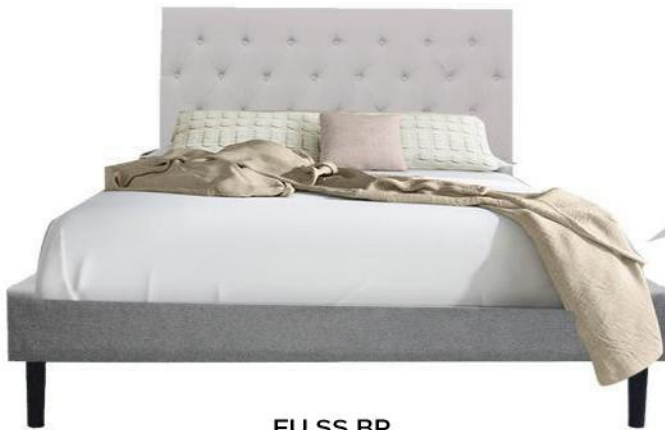

FU SS BR
BED WARREN DOUBLE TUFTED LT. BEIGE
UB-1806D AR285-3