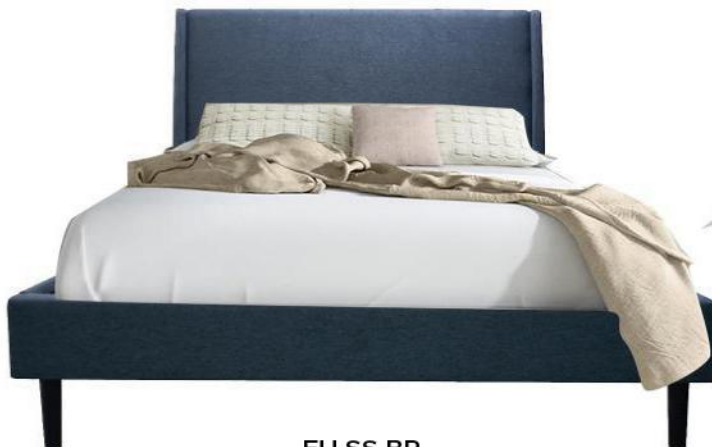

SMART SPACES

THE SCIENCE OF SMART LIVING