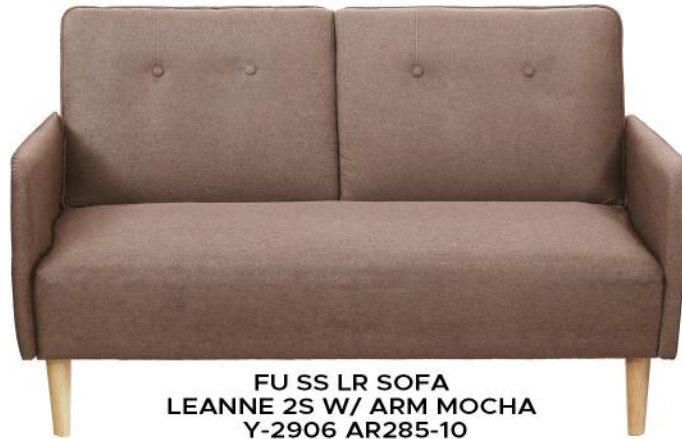

FU SS LR SOFA
LEANNE 2S W/ ARM MOCHA
Y-2906 AR285-10