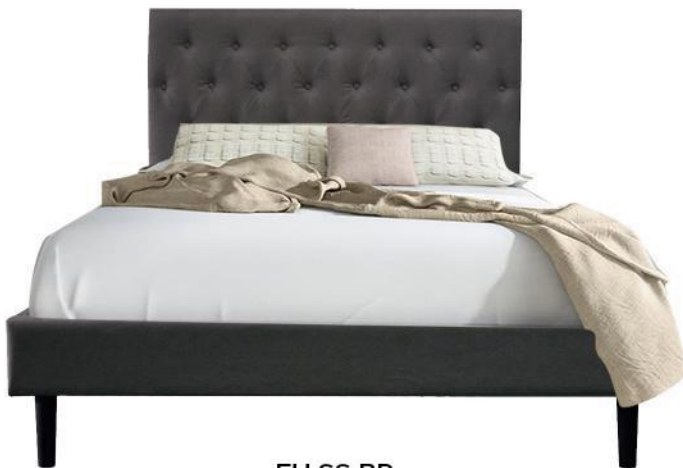

FU SS BR
BED WARREN QUEEN TUFTED TAUPE
UB-1806Q AR285-7