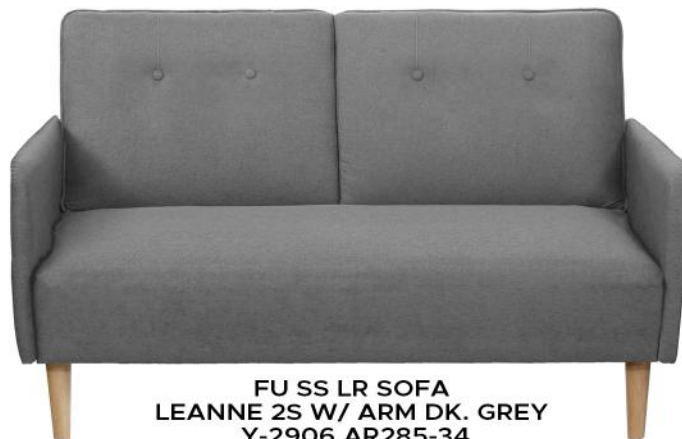

## LEANNE WITH ARM SOFA COLLECTION

Material: FABRIC

Size: W123\*D64\*H77.5\*SH39.5CM

FU SS LR SOFA  
LEANNE 2S W/ ARM MOCHA  
Y-2906 AR285-10

FU SS LR SOFA  
LEANNE 2S W/ ARM BLUE GREEN  
Y-2906 AR285-27

FU SS LR SOFA  
LEANNE 2S W/ ARM DK. GREY  
Y-2906 AR285-34