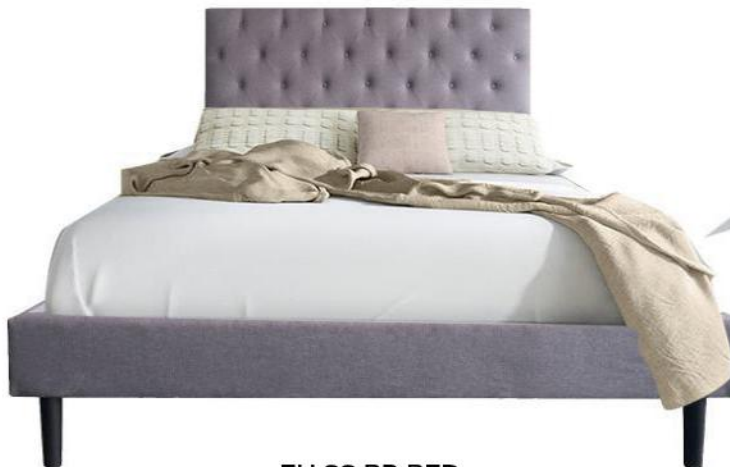

FU SS BR BED
TRENT QUEEN TUFTED DK. GREY
UB-242Q AR285-34