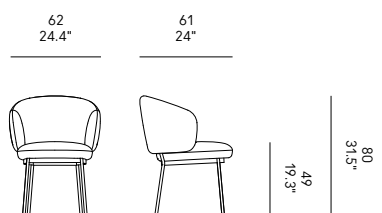

STRUTTURA STRUCTURE STRUCTURE STUHLGESTELL ESTRUCTURA ↓	C.O.M. Client's Own Material	Ecopelle Faux leather Simili cuir Kunstleder Ecopiel	Tessuto Fabric Tissu Stoff Tejido				Metraggio Metreage Métrage Stoffbedarf Metraje (roll H 140cm)	Pelle Leather Cuir Leder Piel Major	Metraggio Metreage Métrage Stoffbedarf Metraje (m²)
			Basic	Superior	Top	Exclusive			
Metallo Verniciato Bronzo Bronze Painted Metal Métal Peint en Bronze Bronze Lackiertes Metall Metal Pintado de Bronce	CO-VBTCL	CO-VBECF	CO-VBT0	CO-VBT1	CO-VBT2	CO-VBT3	m 1,8	CO-VBP1	m² 3,3
Metallo Verniciato Oro Gold Painted Metal Métal Peint en Or Gold Lackiertes Metall Metal Pintado en Oro	CO-MVOTCL	CO-MVOECP	CO-MVOT0	CO-MVOT1	CO-MVOT2	CO-MVOT3	m 1,8	CO-MVOP1	m² 3,3
Metallo Verniciato Nero Black Painted Metal Métal Peint en Noir Schwarz Lackiertes Metall Metal pintado de negro	CO-MVNTCL	CO-MVNECP	CO-MVNT0	CO-MVNT1	CO-MVNT2	CO-MVNT3	m 1,8	CO-MVNP1	m² 3,3