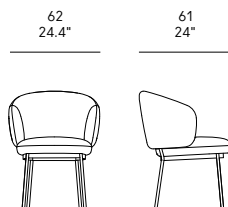

STRUTTURA STRUCTURE STRUCTURE STUHLGESTELL ESTRUCTURA ↓	C.O.M. Client's Own Material	Ecopelle Faux leather Simili cuir Kunstleder Ecopiel	Tessuto Fabric Tissu Stoff Tejido				Metraggio Metreage Métrage Stoffbedarf Metraje (roll H 140cm)	Pelle Leather Cuir Leder Piel Major	Metraggio Metreage Métrage Stoffbedarf Metraje (m²)
			Basic	Superior	Top	Exclusive			
Bronzo Plaza Bronze Plaza Bronze Plaza Bronce Plaza Bronze Plaza CP0033	CO-VBTCL	CO-VBECP	CO-VBT0	CO-VBT1	CO-VBT2	CO-VBT3	m 1,8	CO-VBP1	m² 3,3
Nero RAL 7021 Black RAL 7021 Noir RAL 7021 Negro RAL 7021 Schwarz RAL 7021 CP0035	CO-MVNTCL	CO-MVNECP	CO-MVNT0	CO-MVNT1	CO-MVNT2	CO-MVNT3	m 1,8	CO-MVNP1	m² 3,3
Oro Champagne Champagne Gold Or Champagne Champagnergold Oro Champán CP0036	CO-MVOTCL	CO-MVOECP	CO-MVOT0	CO-MVOT1	CO-MVOT2	CO-MVOT3	m 1,8	CO-MVOP1	m² 3,3