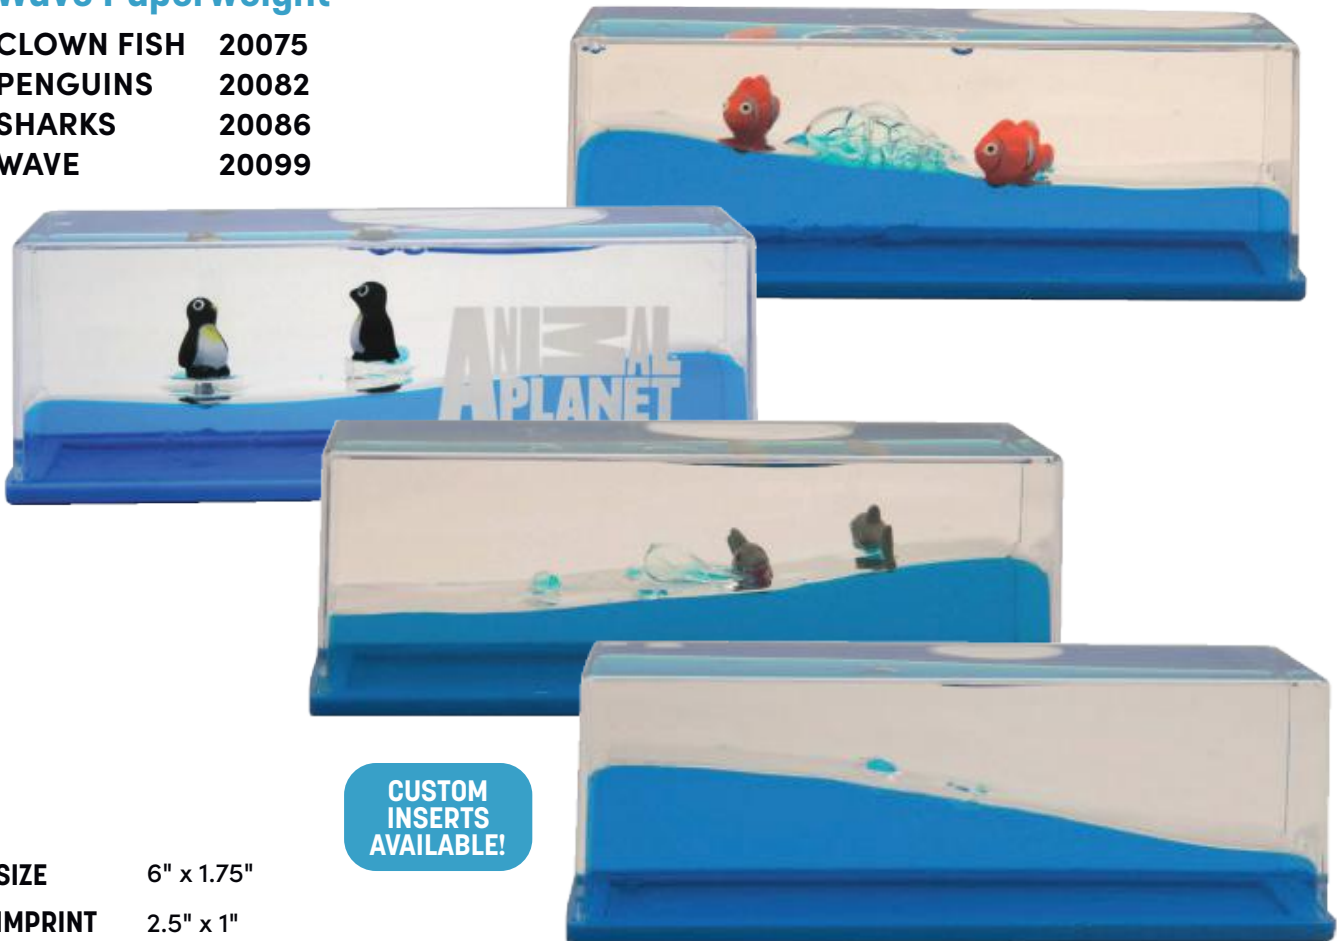

Wave Paperweight

CLOWN FISH 20075
PENGUINS 20082
SHARKS 20086
WAVE 20099

**CUSTOM
INSERTS
AVAILABLE!**

SIZE 6" x 1.75"
IMPRINT 2.5" x 1"

150	250	500	1000	2500	
$7.85	$7.62	$7.16	$6.76	$6.56	5R