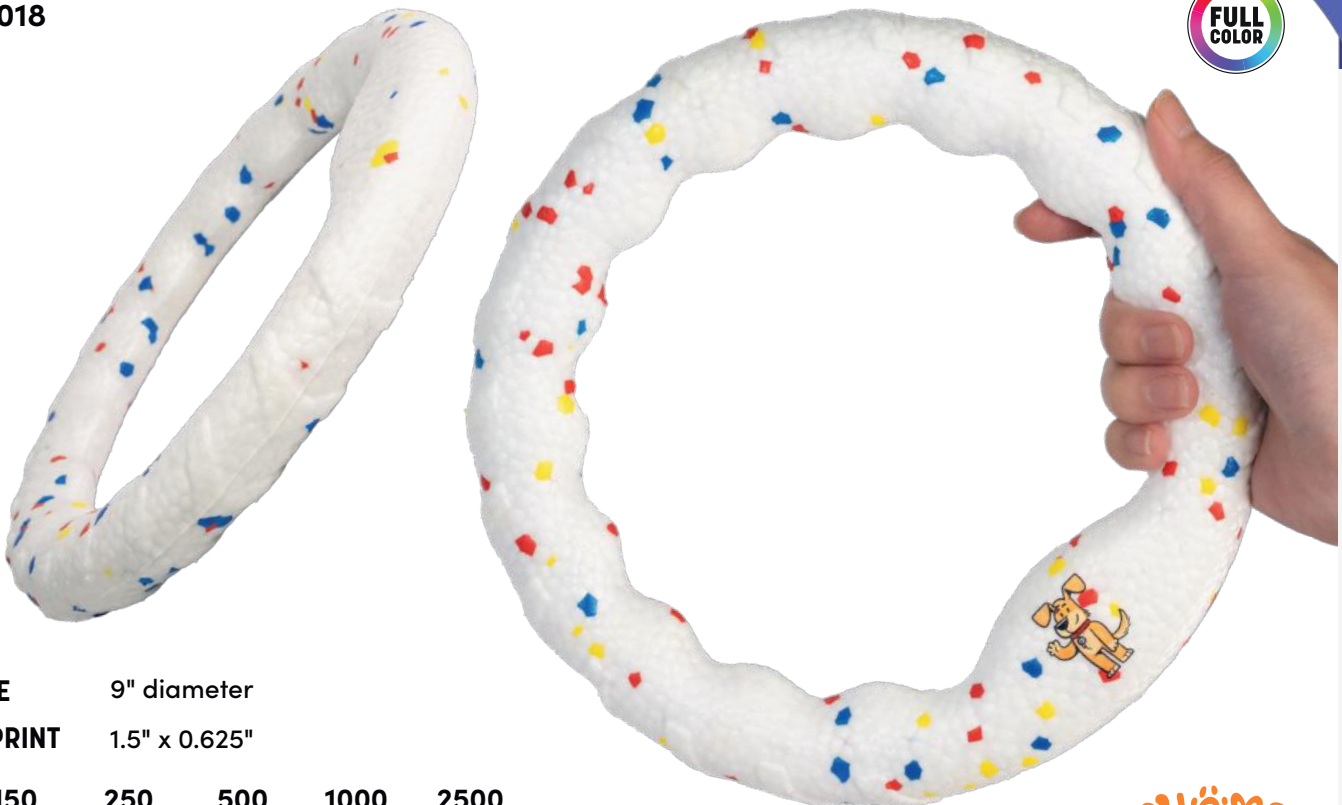

Chomp Ring Large

40018

NEW!

SIZE 9" diameter

IMPRINT 1.5" x 0.625"

150 250 500 1000 2500

$12.59 $12.28 $11.92 $11.20 $10.90 5R

CHÖMP!

Setup: $40/V per color or location

Reorder Setup: $15/V per color or location

Second Color or Location: $0.28/V

PMS match: $35/V

Lead Time: See website for details

FOB: Richmond, CA