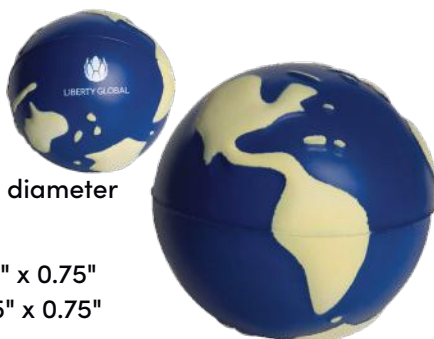

**Printed Globe**  
24353

**SIZE** 3" diameter

**IMPRINT** 1.5" x 0.75"

150	250	500	1000	2500	
\$2.18	\$2.05	\$1.83	\$1.69	\$1.65	5R

**Glow Earth**  
26298

**SIZE** 2.5" diameter

**IMPRINT**

1st Location 1.25" x 0.75"