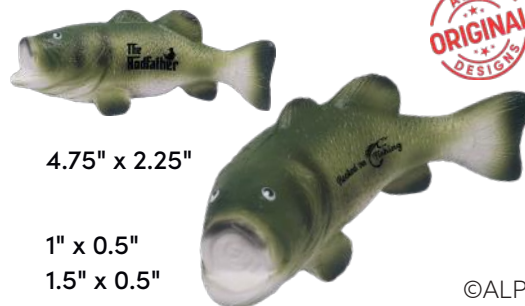

Bass

26748

SIZE 4.75" x 2.25"

IMPRINT

Left 1" x 0.5"

Right 1.5" x 0.5"

©ALPI

150	250	500	1000	2500
$3.75	$3.65	$3.28	$3.00	$2.94

5R