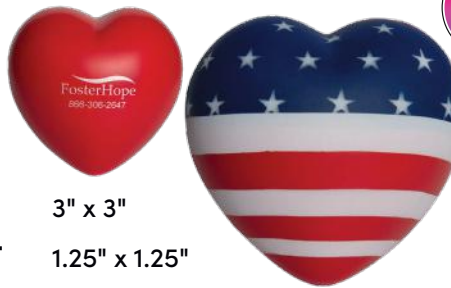

Flag Heart

26760

SIZE 3" x 3"
IMPRINT 1.25" x 1.25"

150	250	500	1000	2500	
$3.02	$2.91	$2.73	$2.45	$2.38	5R