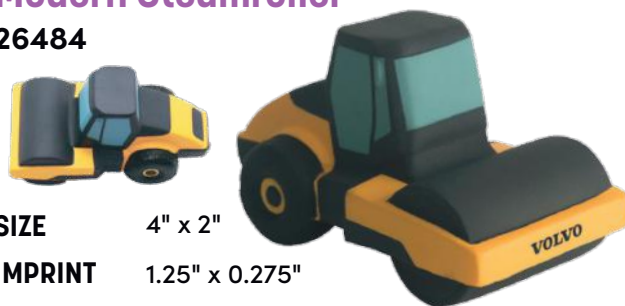

## Modern Steamroller

26484

SIZE 4" x 2"

IMPRINT 1.25" x 0.275"

150	250	500	1000	2500	
\$3.75	\$3.65	\$3.28	\$3.00	\$2.94	5R