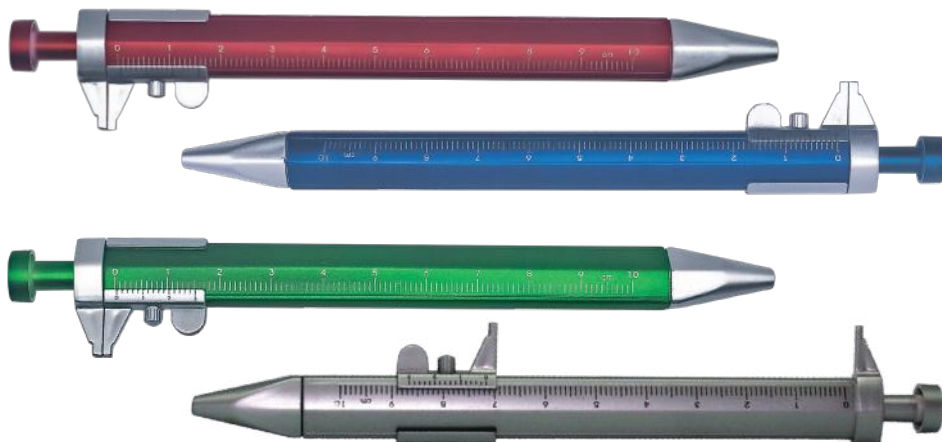

Caliper Pen

● RED	2435932
● BLUE	2435933
● GREEN	2435940
● SILVER	2435947

SIZE	6" x 0.5"
IMPRINT	2" x 0.25"

150	250	500	1000	2500	
$1.37	$1.26	$1.25	$1.18	$1.17	5R