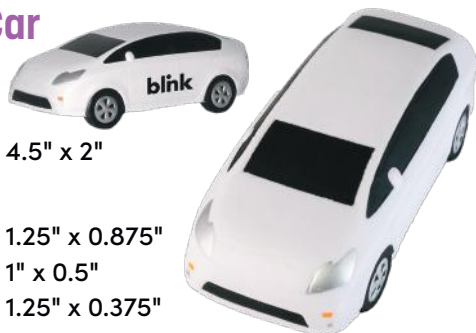

## Hybrid Car

26684

**SIZE** 4.5" x 2"

**IMPRINT**

Top 1.25" x 0.875"  
Hood 1" x 0.5"  
Sides 1.25" x 0.375"

150	250	500	1000	2500	
\$4.85	\$4.73	\$4.42	\$4.17	\$4.07	5R