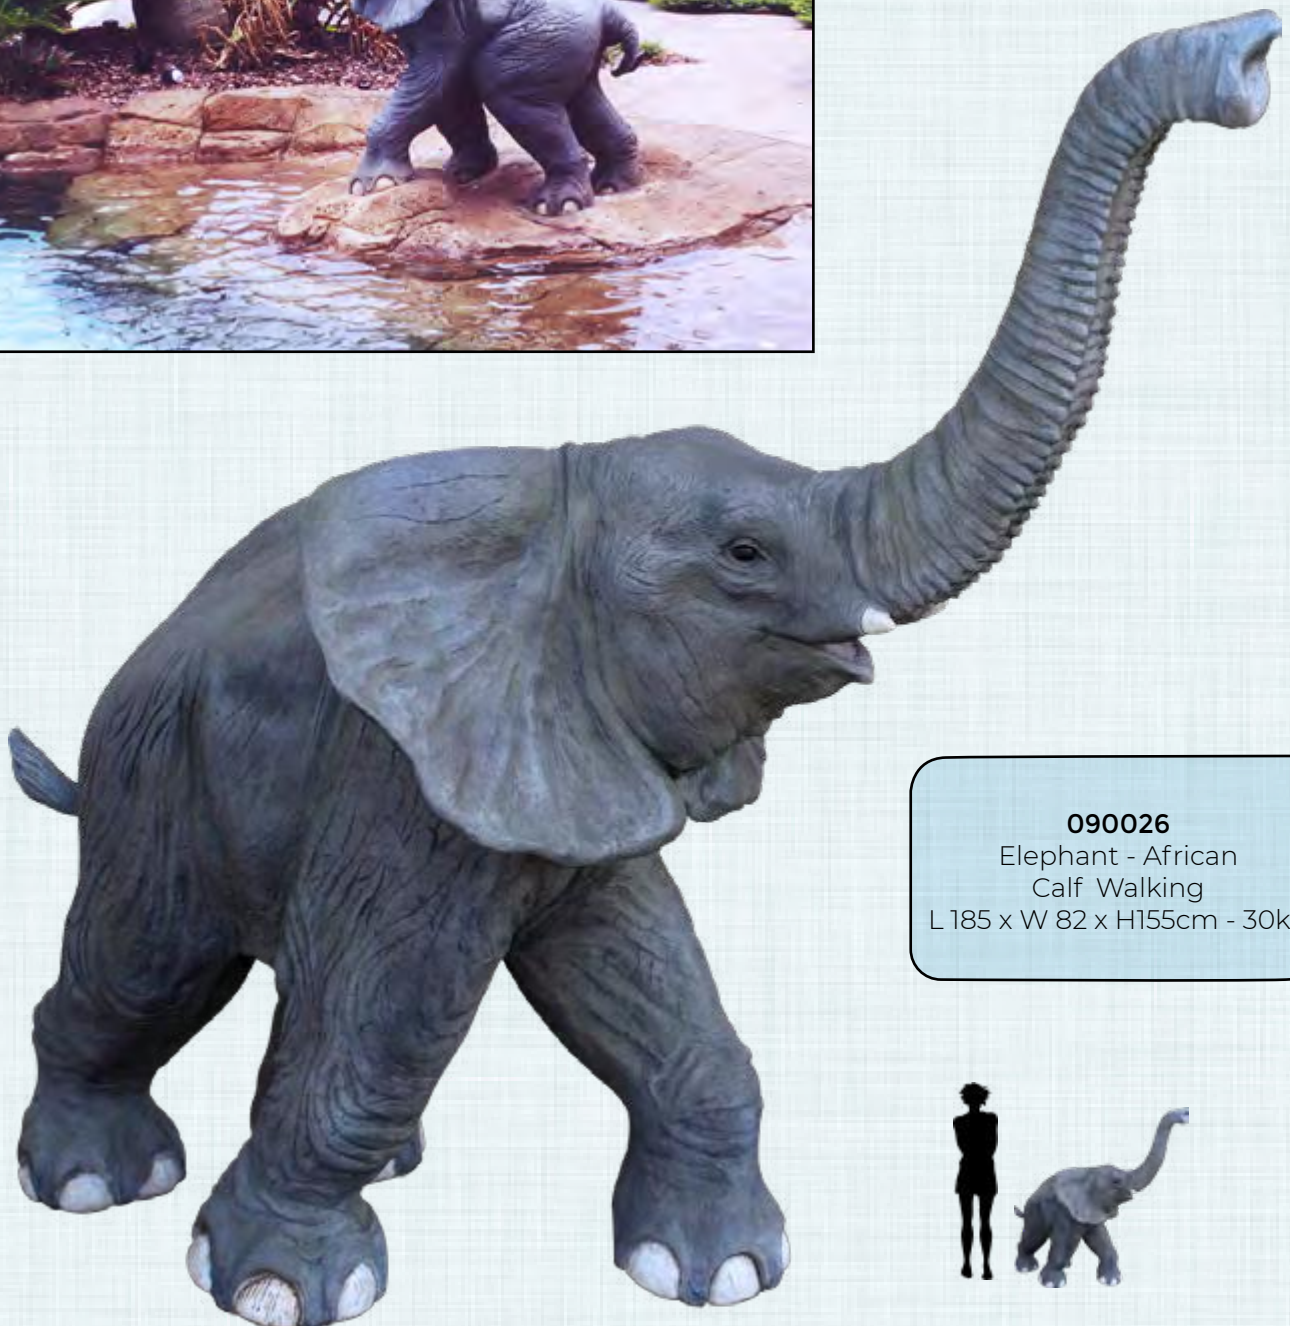

ELEPHANTS

AFRICAN ELEPHANT CALF
WALKING WITH TRUNK UP

090026
Elephant - African
Calf Walking
L 185 x W 82 x H155cm - 30kg