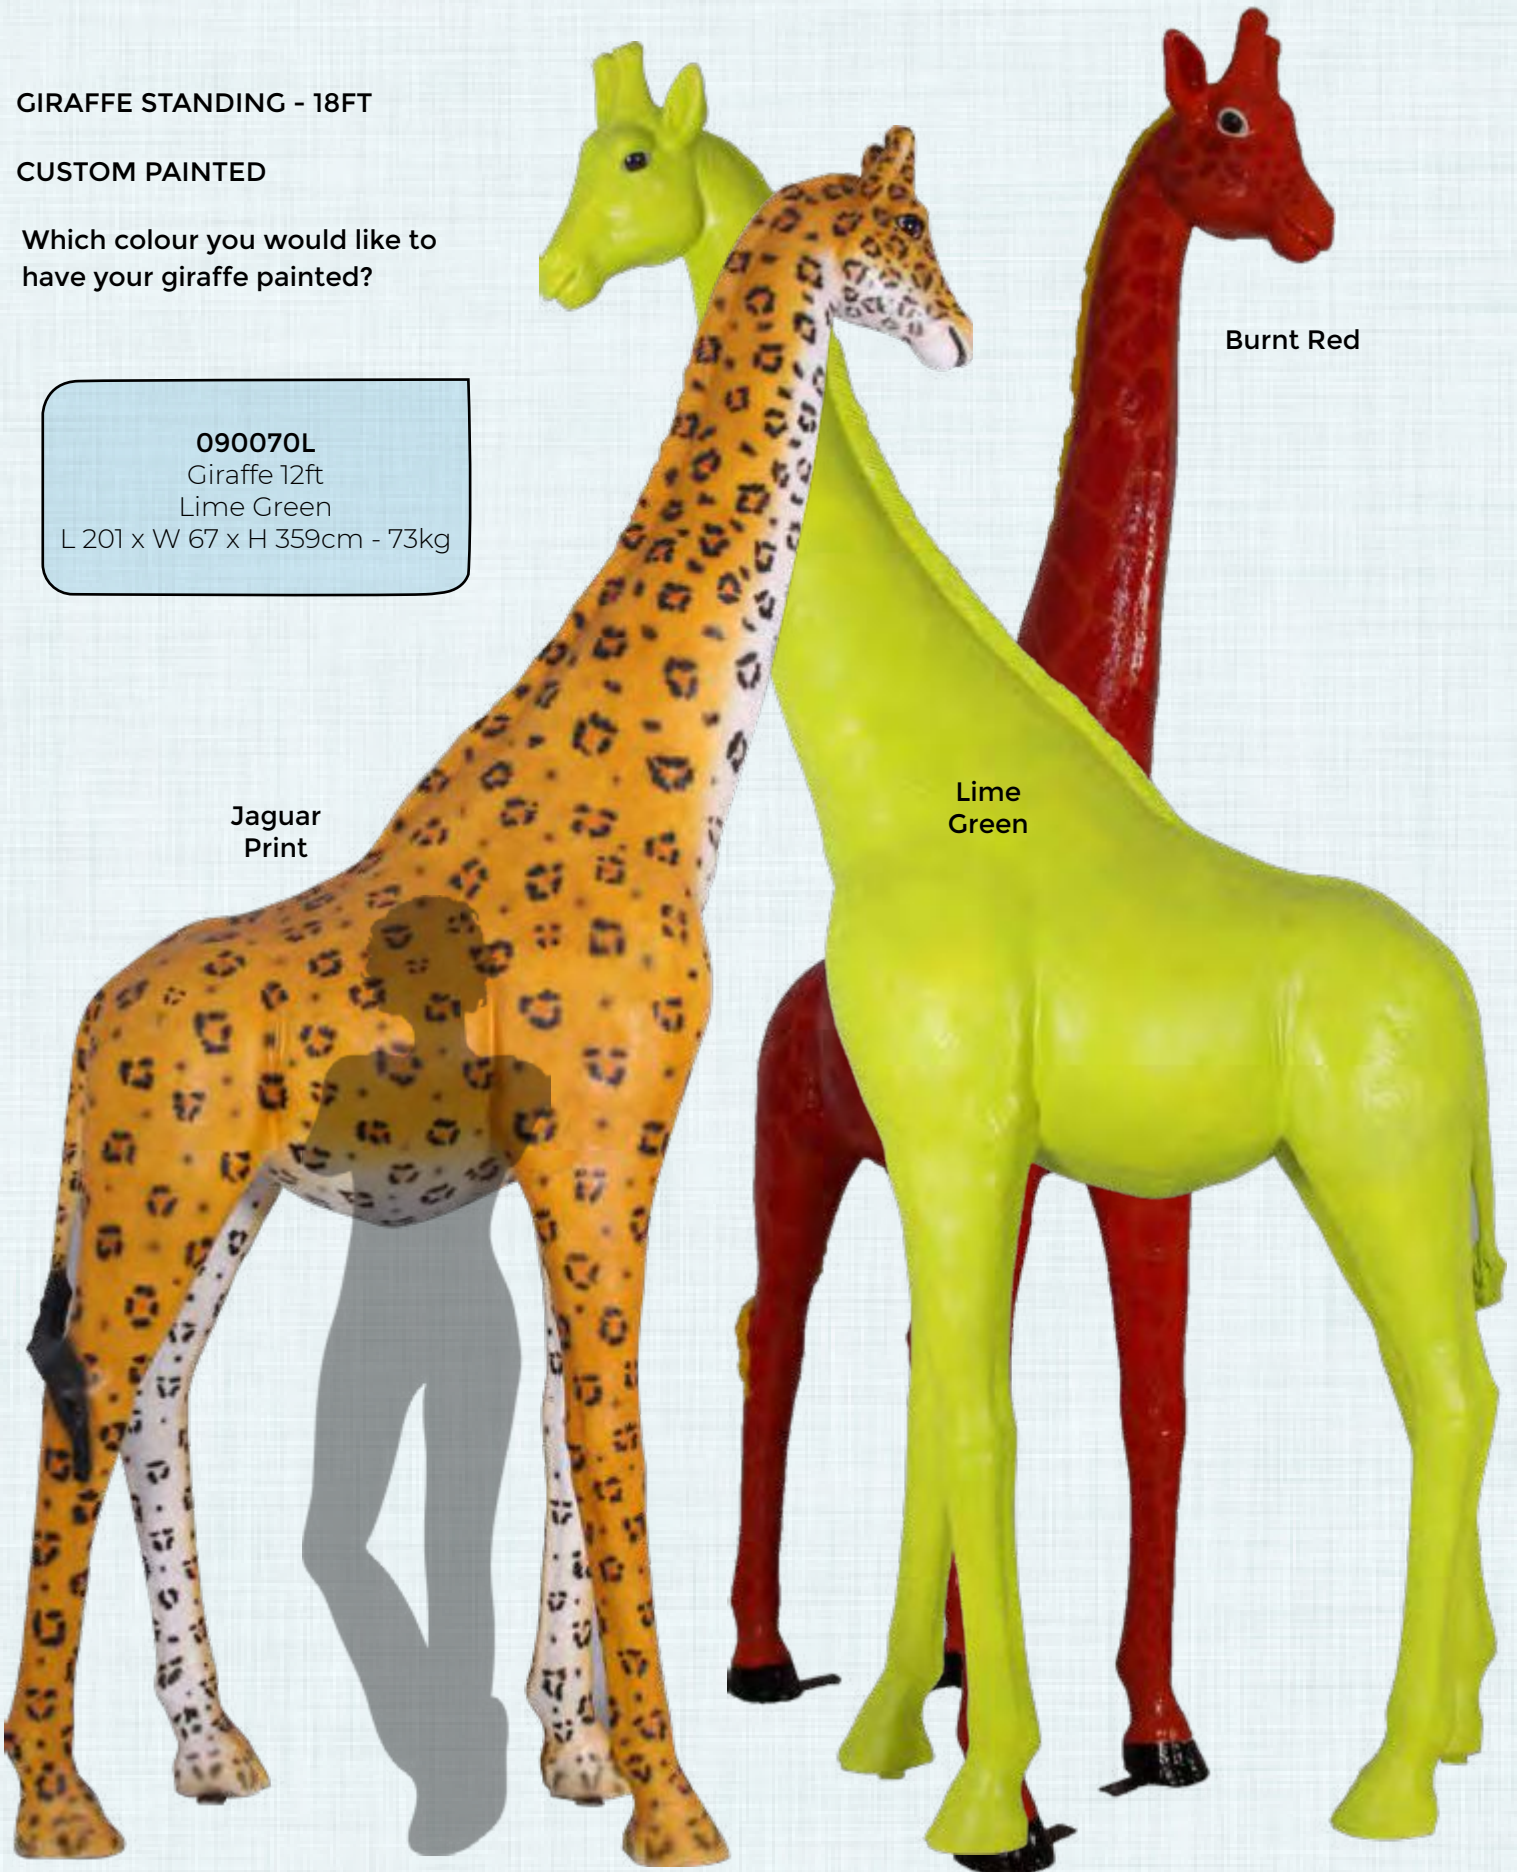

GIRAFFES

GIRAFFE STANDING - 18FT

CUSTOM PAINTED

Which colour you would like to have your giraffe painted?

090070L

Giraffe 12ft

Lime Green

L 201 x W 67 x H 359cm - 73kg

Jaguar
Print

Lime
Green

Burnt Red