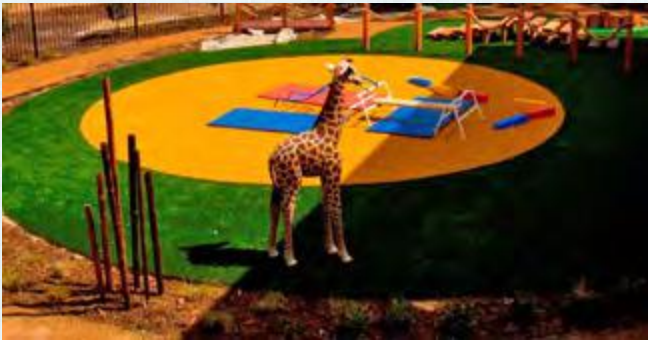

# GIRAFFES

GIRAFFES

GIRAFFE STANDING - 8FT

**080131**

Giraffe 8ft

L 79 x W 41 x H 236cm - 46.6kg

8ft Giraffe in outdoor day care centre

8ft Giraffe indoor play centre