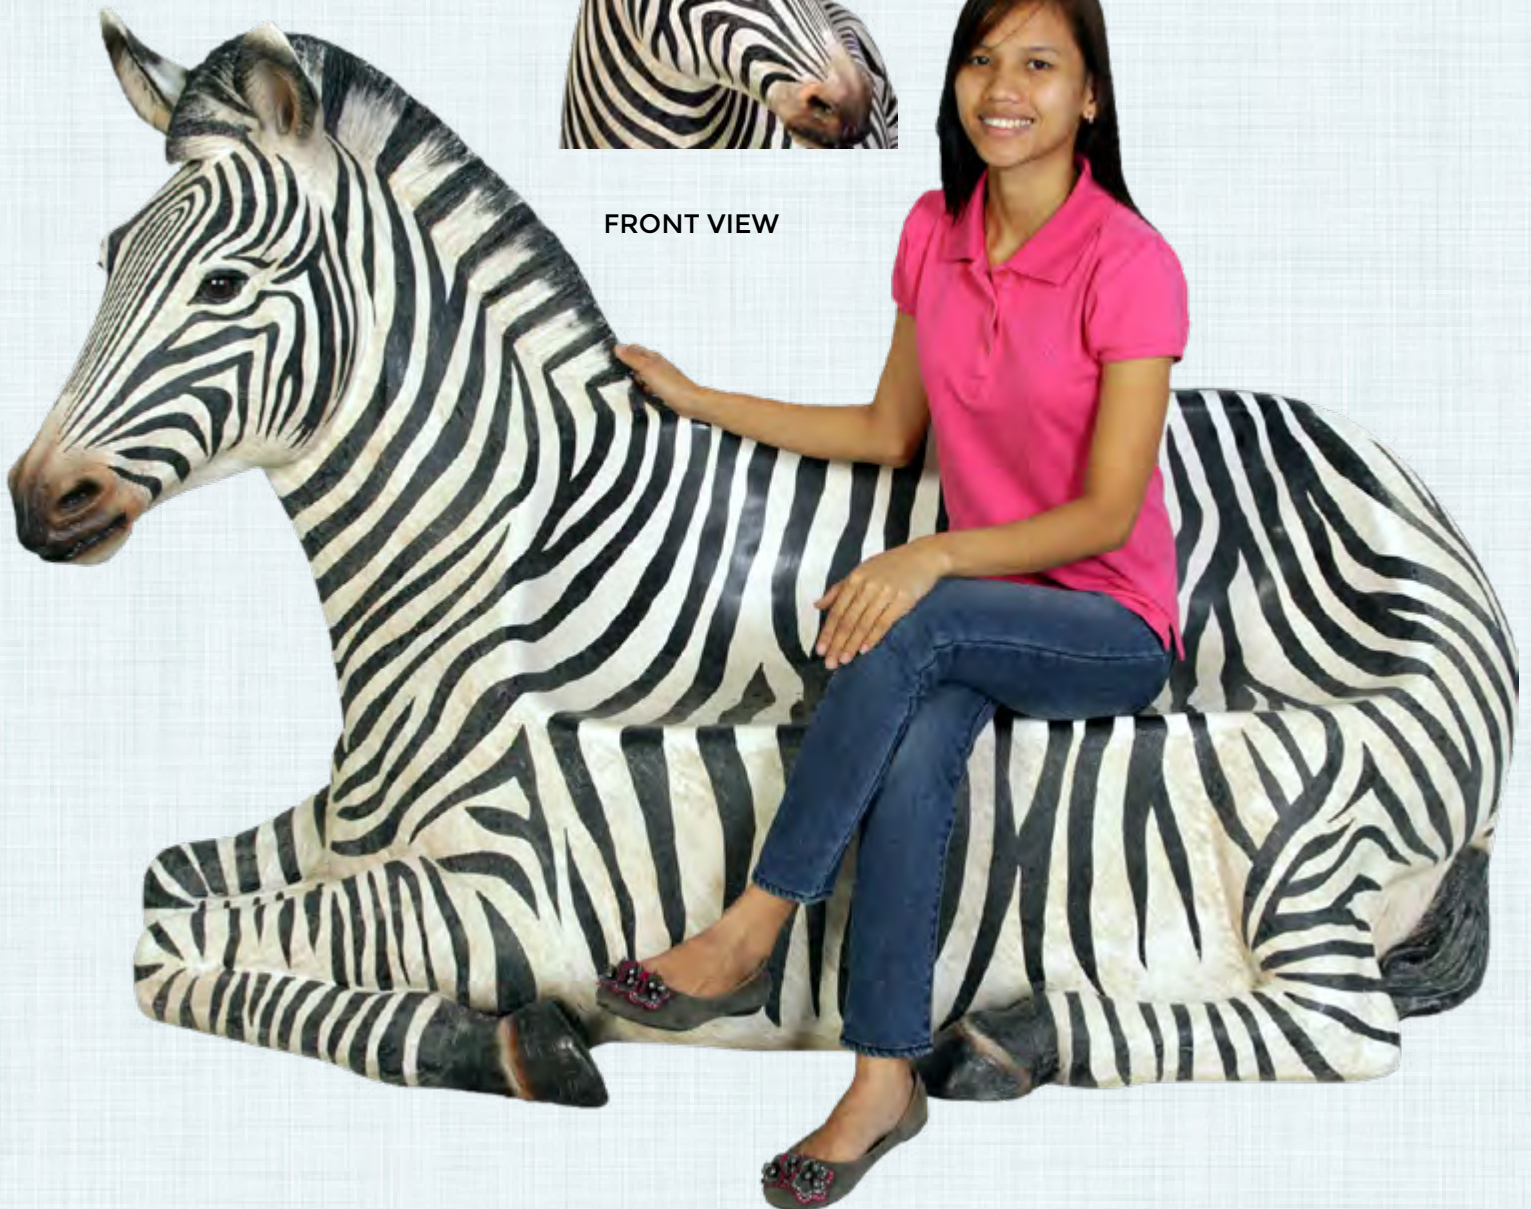

# NATUREWORKS ZEBRA'S

# ZEBRA'S

SAFARI ANIMALS - ZEBRAS

ZEBRA FOAL - STANDING

110099  
Zebra Foal  
L 96 x W 40 x H 111cm - 10.5kg

ZEBRA STANDING

110075  
Zebra  
L 147 x W 81 x H 160cm - 30.5kg

# ZEBRA'S

SAFARI ANIMALS - ZEBRAS

ZEBENCH

**120058**

Zebench - Zebra Seat  
L 174 x W 80 x H 110cm - 42.3kg

FRONT VIEW

# ZEBRA'S

SAFARI ANIMALS - ZEBRAS

ZEBRA RESTING

120057  
Zebra - Resting  
L 175 x W 80 x H 110cm - 30.5kg