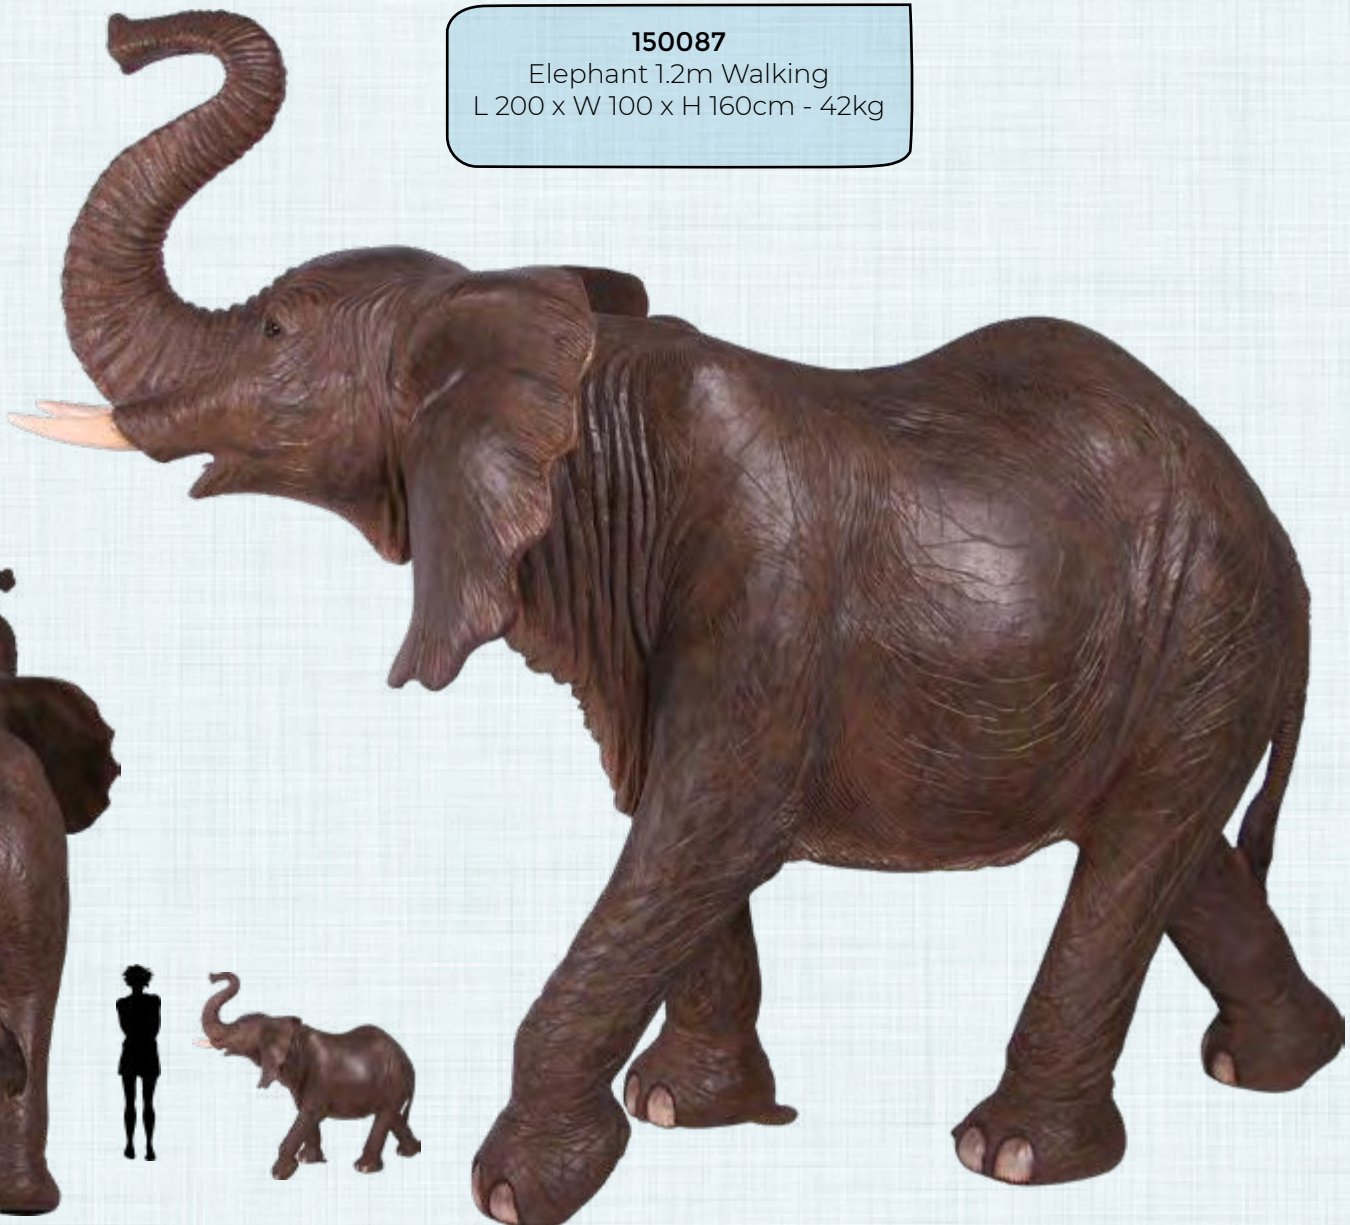

# ELEPHANTS

AFRICAN ANIMALS -  
ELEPHANTS

ELEPHANT HEAD WALL  
DECOR

**170186**

Elephant Head - Wall Decor  
L 100 x W 97 x H 85cm - ?kg

ELEPHANT 1.2M  
WALKING

**150087**

Elephant 1.2m Walking  
L 200 x W 100 x H 160cm - 42kg

# ELEPHANTS