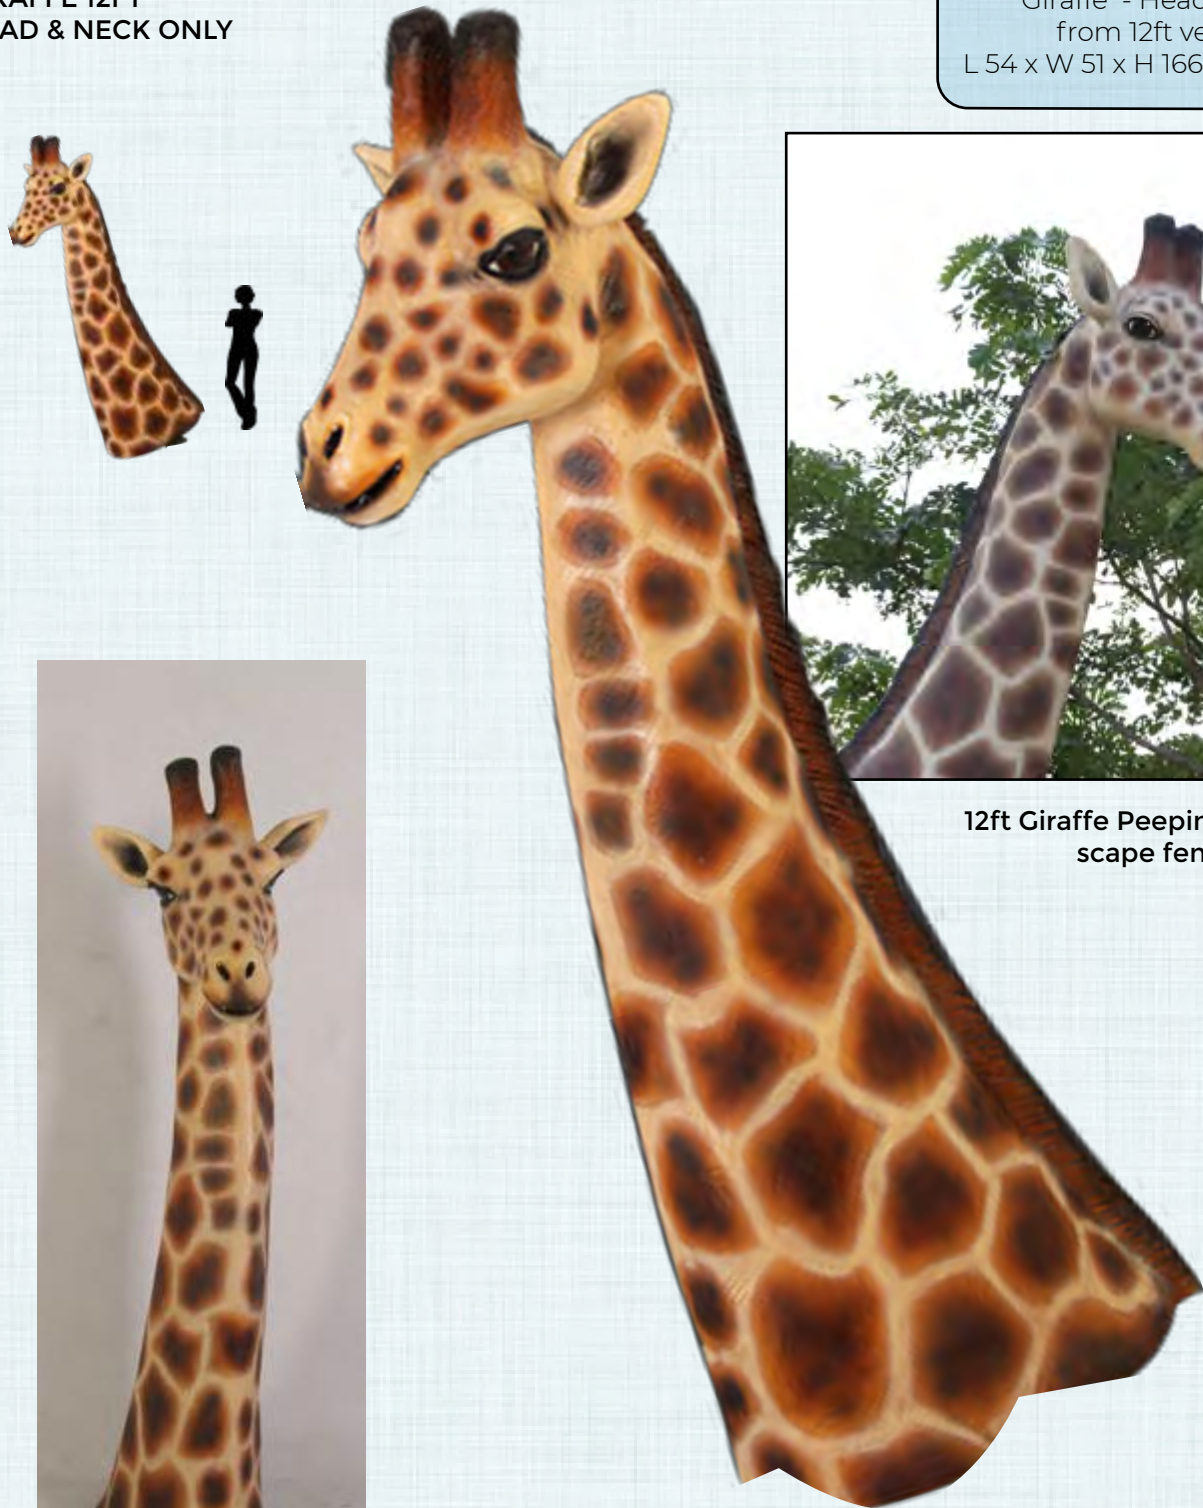

# GIRAFFES

GIRAFFES

GIRAFFE STANDING - 12FT

**090070**  
Giraffe 12ft  
L 201 x W 67 x H 359cm - 73kg

12ft, 8ft & 6ft Giraffes

# GIRAFFES

### GIRAFFE 12FT HEAD & NECK ONLY

**100020**  
Giraffe - Head & Neck  
from 12ft version  
L 54 x W 51 x H 166cm - 16.5kg

12ft Giraffe Peeping over city  
scape fence