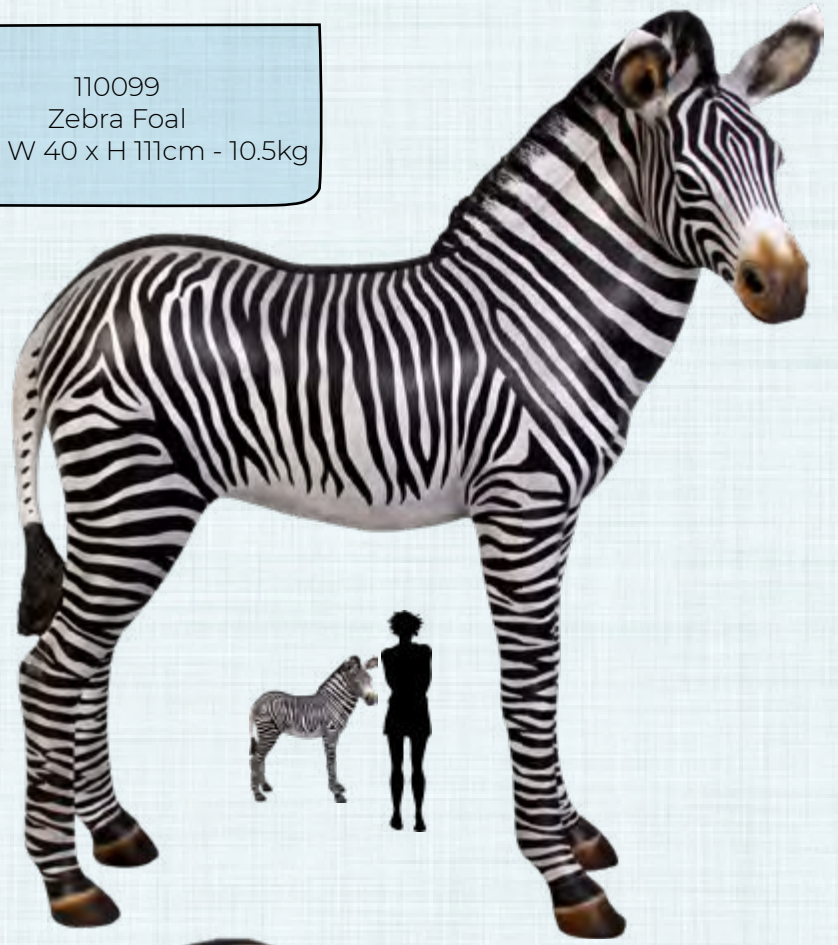

# NATUREWORKS ZEBRA'S

# ZEBRA'S

SAFARI ANIMALS - ZEBRAS

ZEBRA FOAL - STANDING

110099  
Zebra Foal  
L 96 x W 40 x H 111cm - 10.5kg

ZEBRA STANDING

110075  
Zebra  
L 147 x W 81 x H 160cm - 30.5kg

# ZEBRA'S

SAFARI ANIMALS - ZEBRAS

ZEBENCH

**120058**

Zebench - Zebra Seat  
L 174 x W 80 x H 110cm - 42.3kg

FRONT VIEW