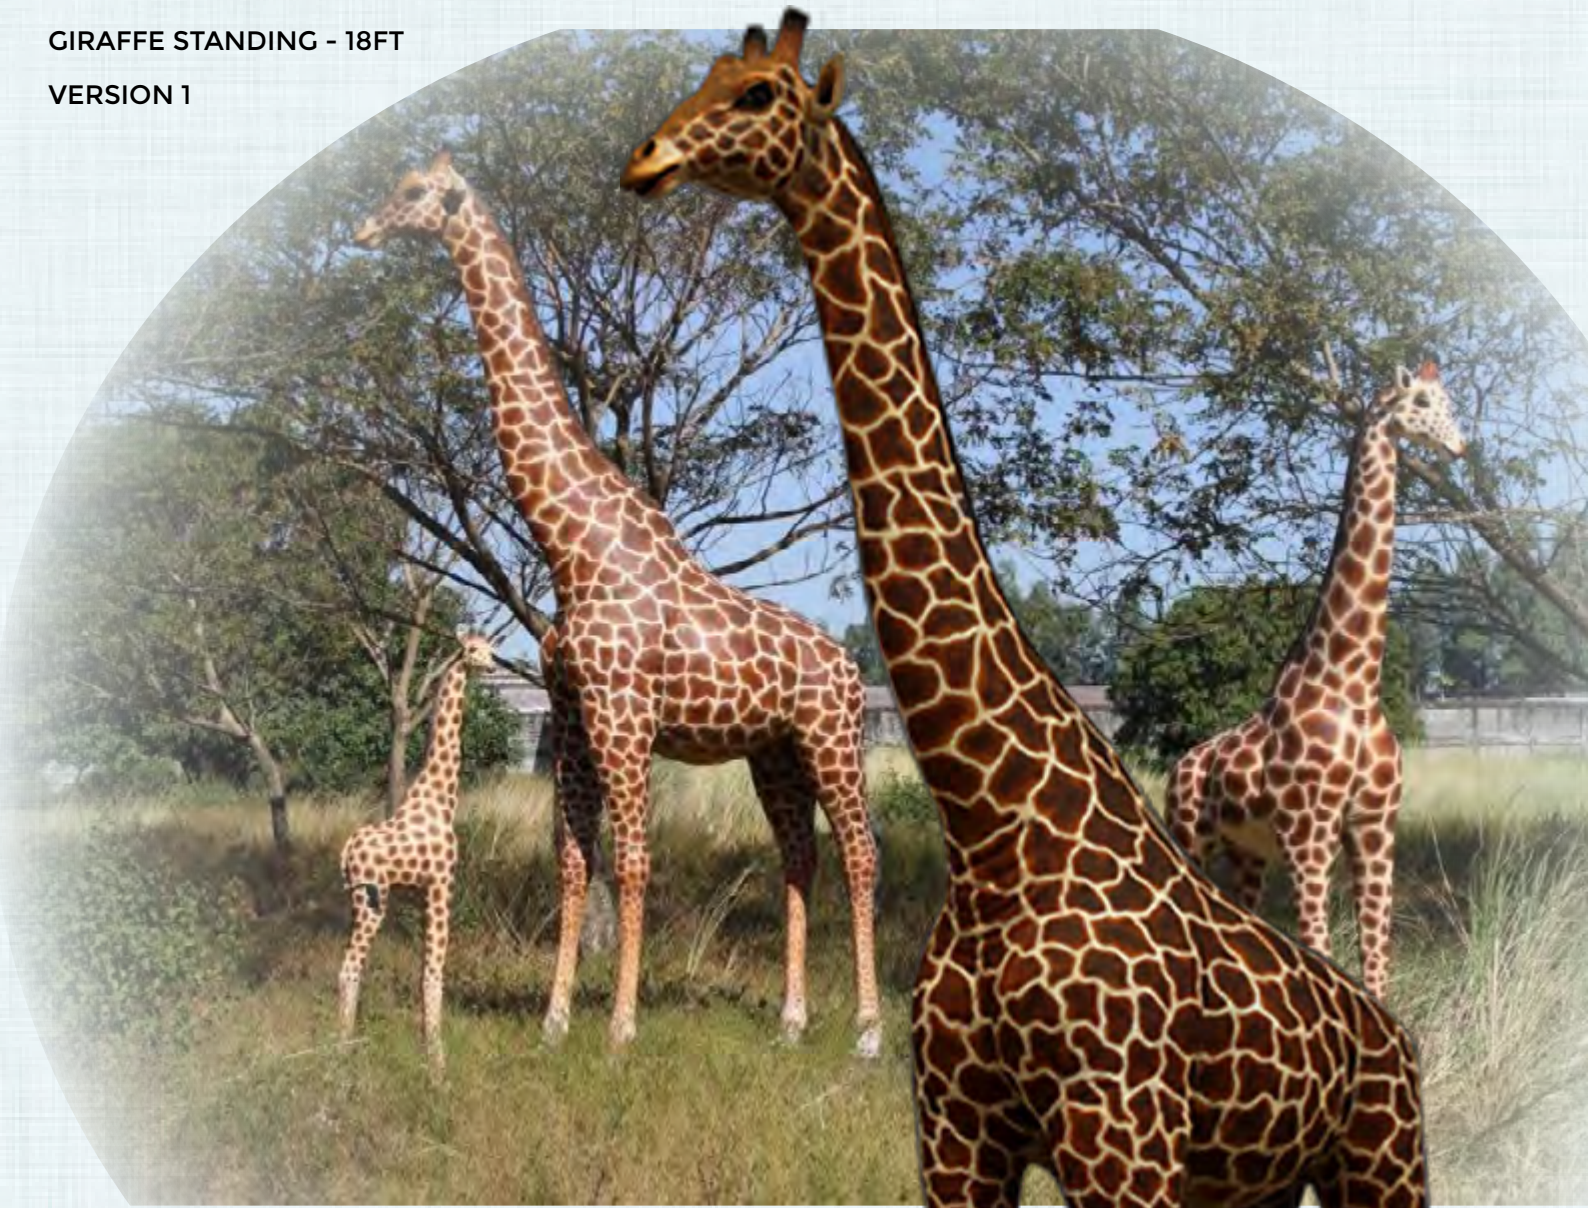

GIRAFFES

GIRAFFES

GIRAFFE STANDING - 18FT

VERSION 1