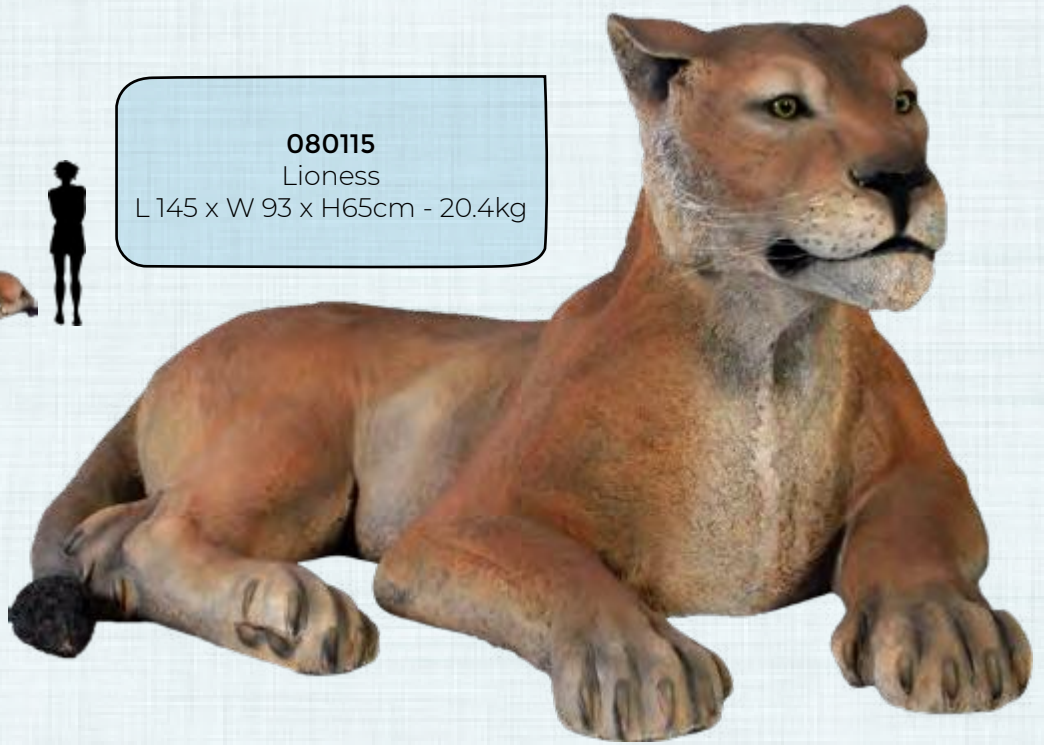

# RHINO'S

BIG CATS - COUGARS  
CROUCHING COUGAR

Rear View

100046  
Cougar Crouching  
L 134 x W 39 x H 40cm - 7kg

# BIG CATS

BIG CATS - JAGUARS

CROUCHING JAGUAR

080110  
Jaguar - Crouching  
L 134 x W 39 x H 40cm - 7kg

JAGUAR - CROUCHING  
ALUMINIUM

080110aluminium  
Jaguar - Crouching  
L 134 x W 39 x H 40cm - 7kg

## BIG CATS - LIONESS

**080115**  
Lioness  
L 145 x W 93 x H 65cm - 20.4kg