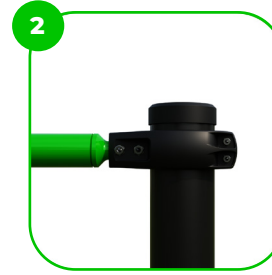

Technical specification

Safety surface area	Around 1,5 m radius
Net weight	4 kg
Material	S235
Critic fall height	-
Color options	
For more color options, discuss with your sales representative.	

Warranty

The plastic clamp system allows for easy assembly and extreme stability.

The connecting elements are fastened with vandal-proof stainless steel screws and nuts.

The ends of the bars and posts are sealed with injection-moulded plastic caps.