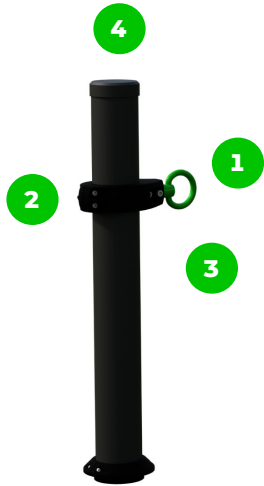

Material specification

The element is made of high quality S235 steel, which has been cleaned via sandblasting. A corrosion resistant powder coating finish is then applied. Also available with galvanized surface for even greater protection and longevity!