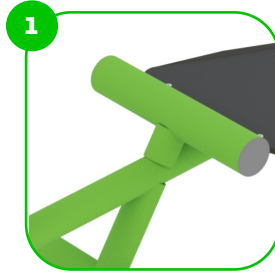

Material specification

The element is made of high quality S235 steel, which has been cleaned via sandblasting. A corrosion resistant powder coating finish is then applied. Also available with galvanized surface for even greater protection and longevity!