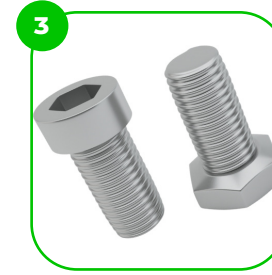

Technical specification

Safety surface area	Around 1,5 m radius
Net weight	4 kg
Material	S235
Critic fall height	-
Color options	
For more color options, discuss with your sales representative.	

Warranty

Structure	25-15 years
Steel	5-10 years
Paint	2 years
Plastic	5-10 years
Rubber	1-3 years
Moving parts	2 years
Detailed information in the warranty document	

Material specification

The element is made of high quality S235 steel, which has been cleaned via sandblasting. A corrosion resistant powder coating finish is then applied. Also available with galvanized surface for even greater protection and longevity!

The plastic clamp system allows for easy assembly and extreme stability.

The connecting elements are fastened with vandal-proof stainless steel screws and nuts.

The ends of the bars and posts are sealed with injection-moulded plastic caps.