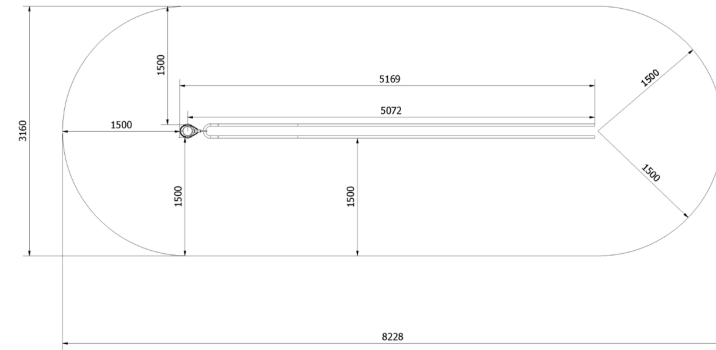

Attributes

Product code	1-1-718
Certificate	EN 16630
Age group	14 + years
Capacity	1 person
Max. weight load	99 kg
Type	CrossFit
Difficulty level	Easy

Side View

Plan View

Installation information

Number of installers (concrete)	At least 2 people
Total installation time (concrete)	45-75 min.
Number of installers (equipment)	At least 2 people
Total installation time (equipment)	10-20 min.
Excavation volume	0.2 m ³
Concrete volume	0.2 m ³
Size of the base structure	0,5 x 0,5 x 0,8 m
Anchoring options	In-ground or surface
In combined structures, the volume of concrete required varies.	

Technical specification

Safety surface area	Around 1,5 m radius
Net weight	4 kg
Material	S235
Critic fall height	-
Color options	
For more color options, discuss with your sales representative.	

Warranty