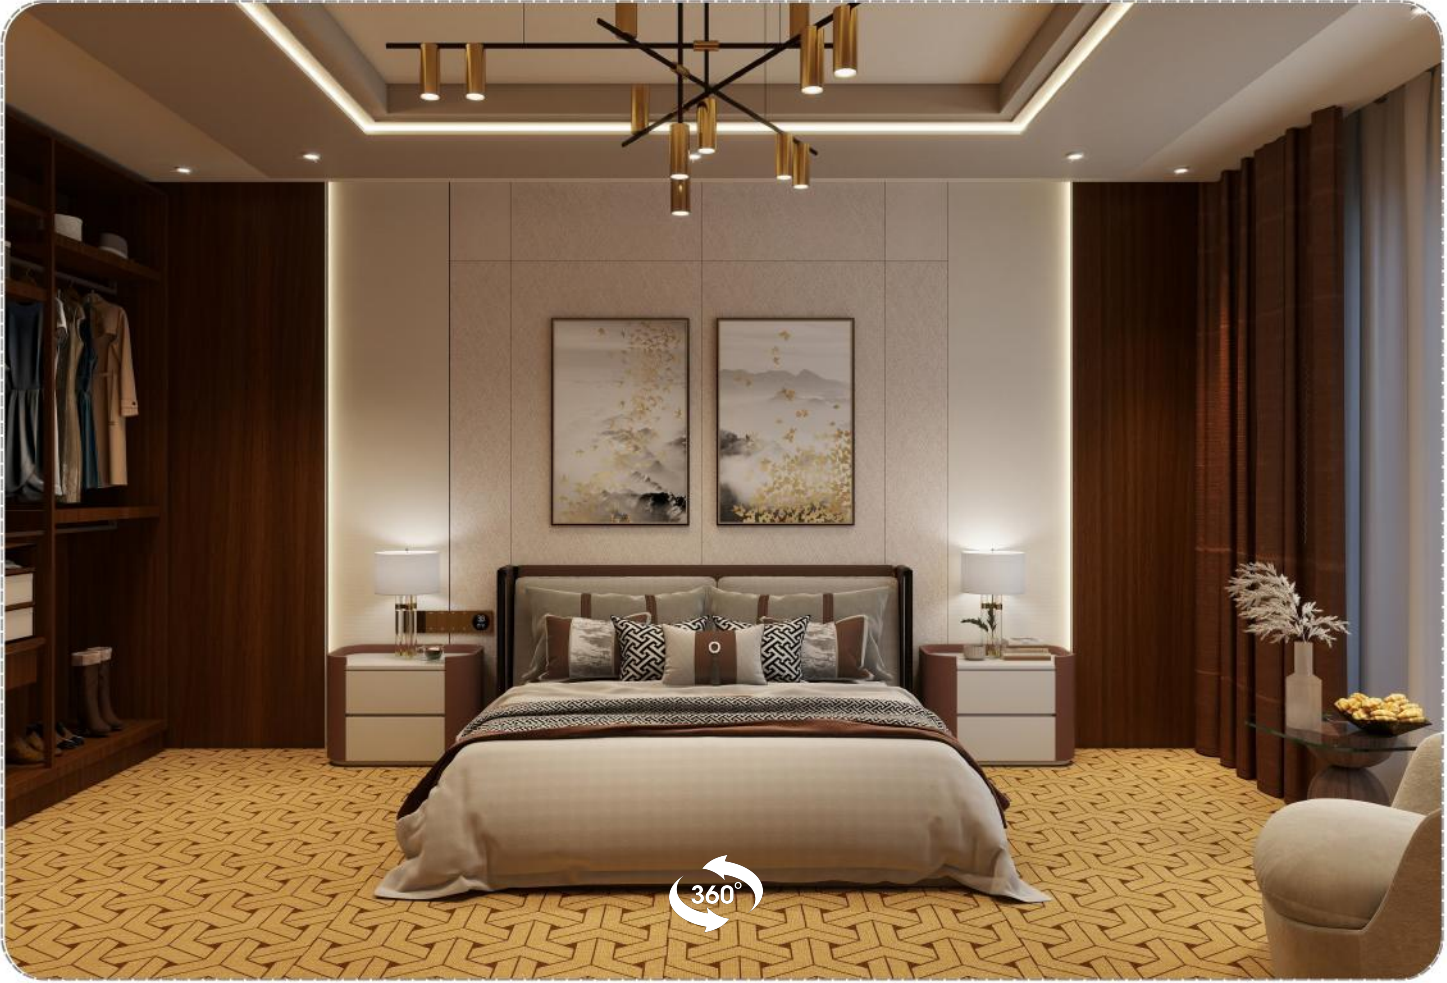

360°

Model : DB-H3
Size: 122×290 cm
Thickness: 8mm

MBF-009

OKW-044

OKP-063