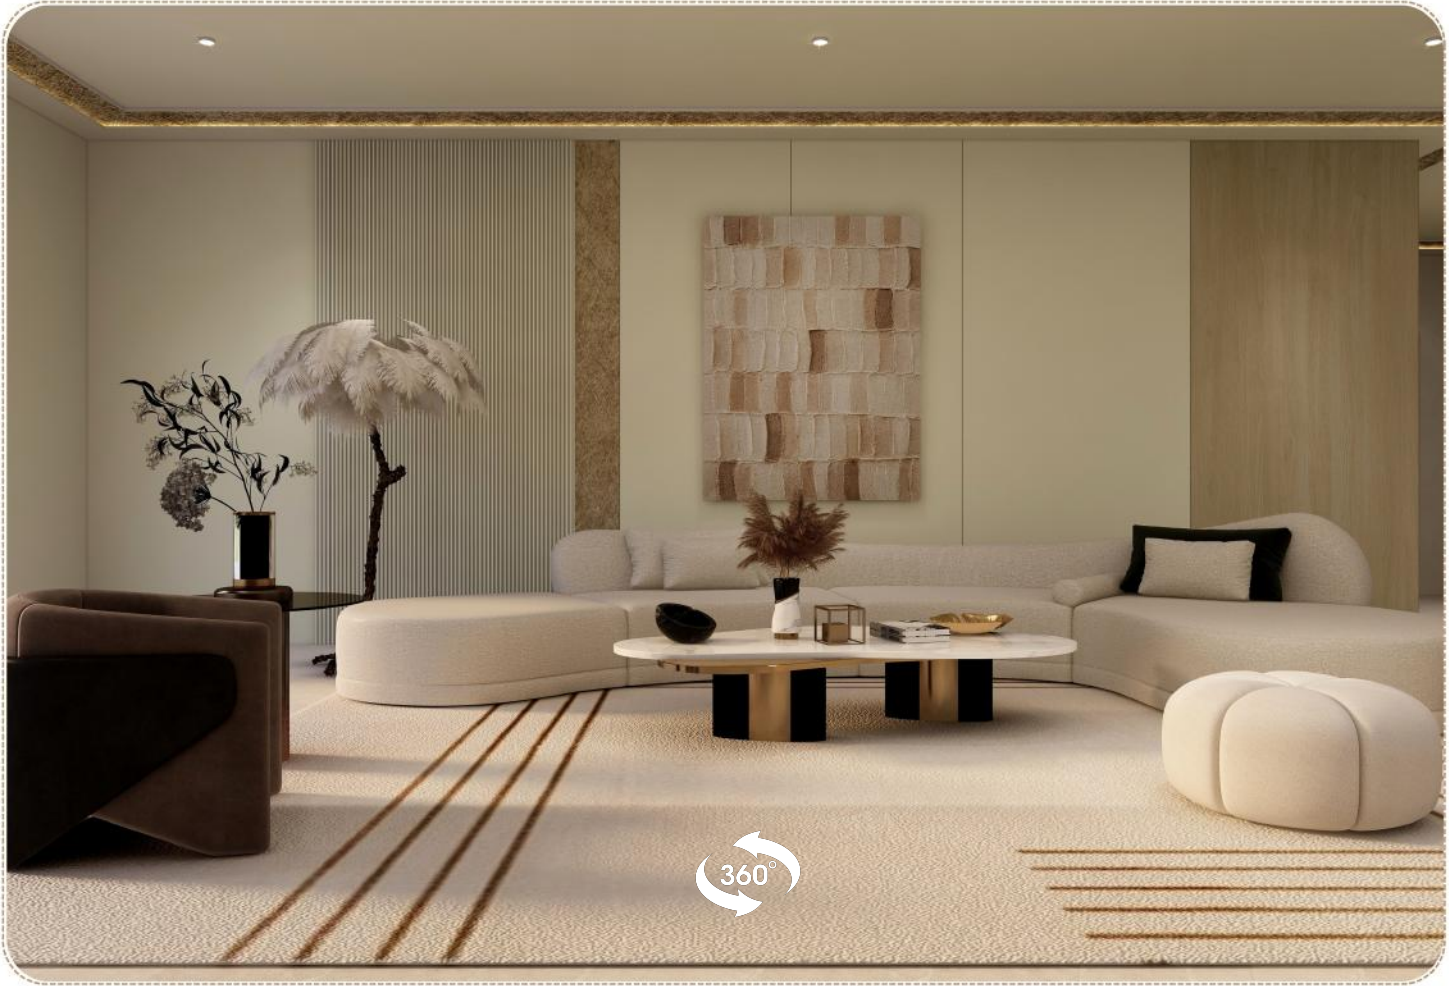

Model : DB-L11
Size: 122×290 cm
Thickness: 8mm