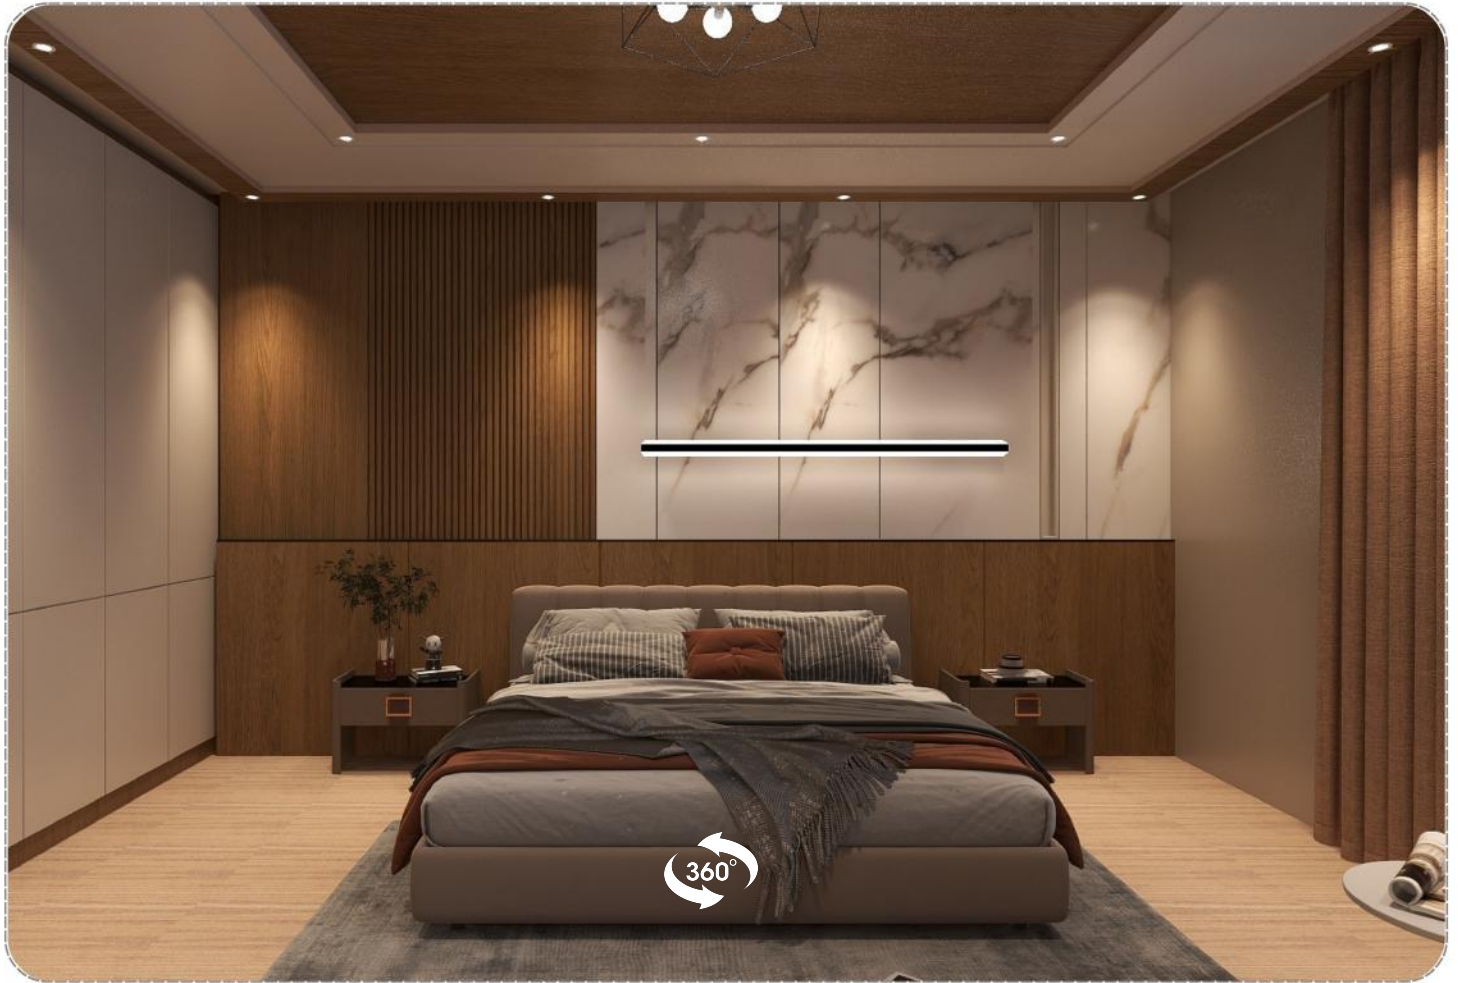

360°

Model : DB-H10
Size: 122×290 cm
Thickness: 8mm