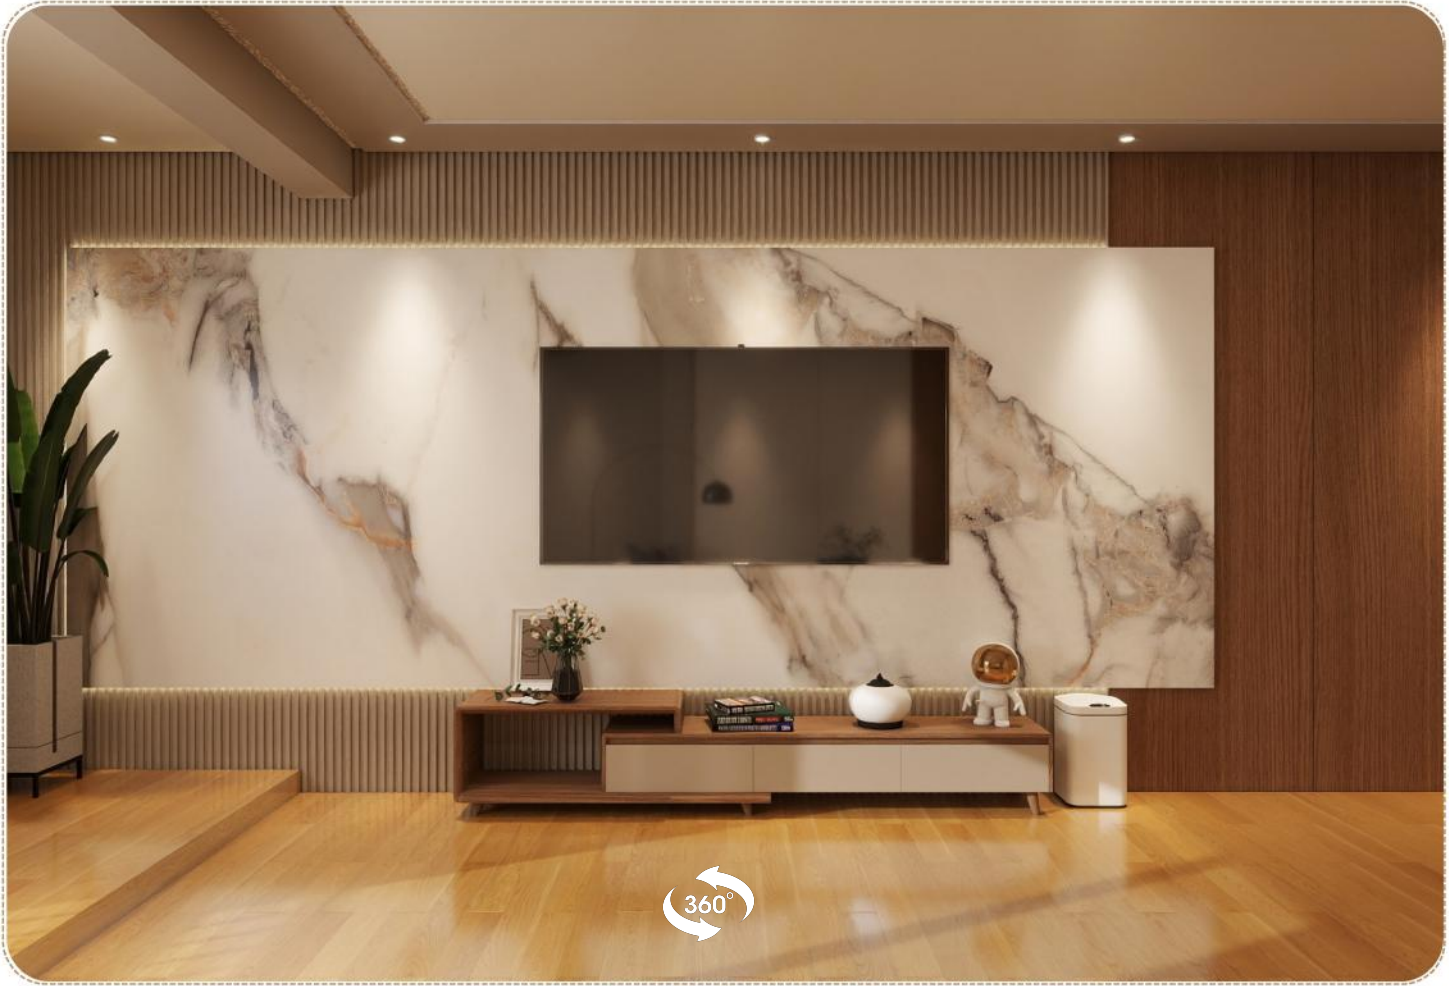

Model : DB-T7
Size: 122×290 cm
Thickness: 8mm