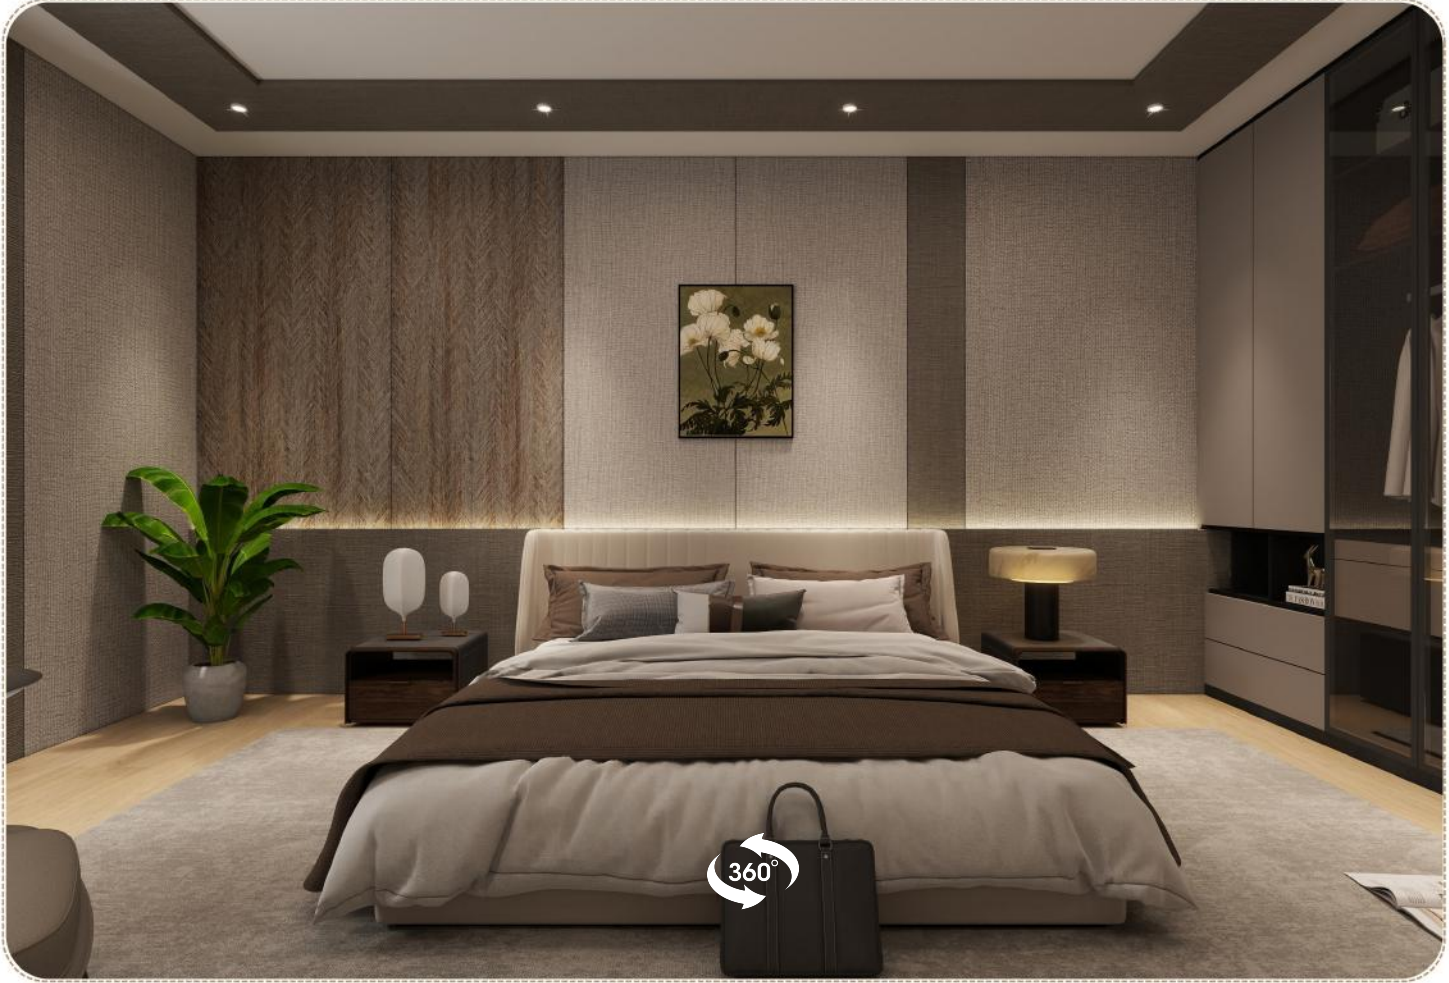

Model : DB-B3
Size: 122×290 cm
Thickness: 8mm

360°