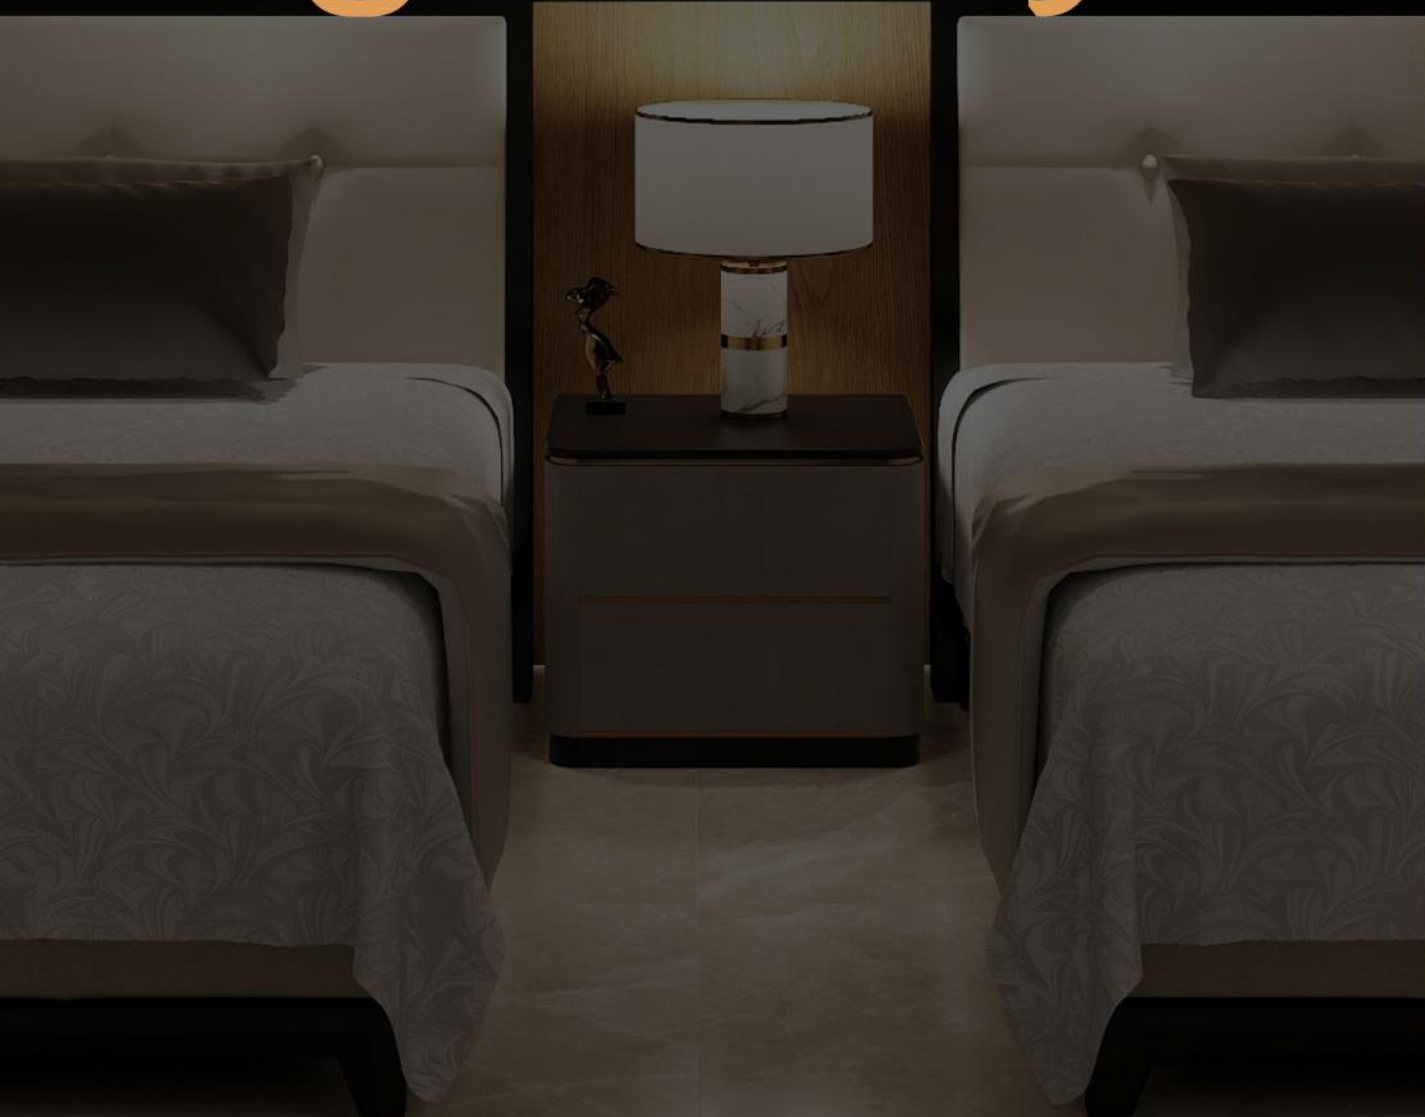

# غرف الفنادق

360°

Model : DB-H1  
Size: 122×290 cm  
Thickness: 8mm

MBF-012

MBF-003

Model : DB-H2  
Size: 122×290 cm  
Thickness: 8mm

TVW-037

MBF-007