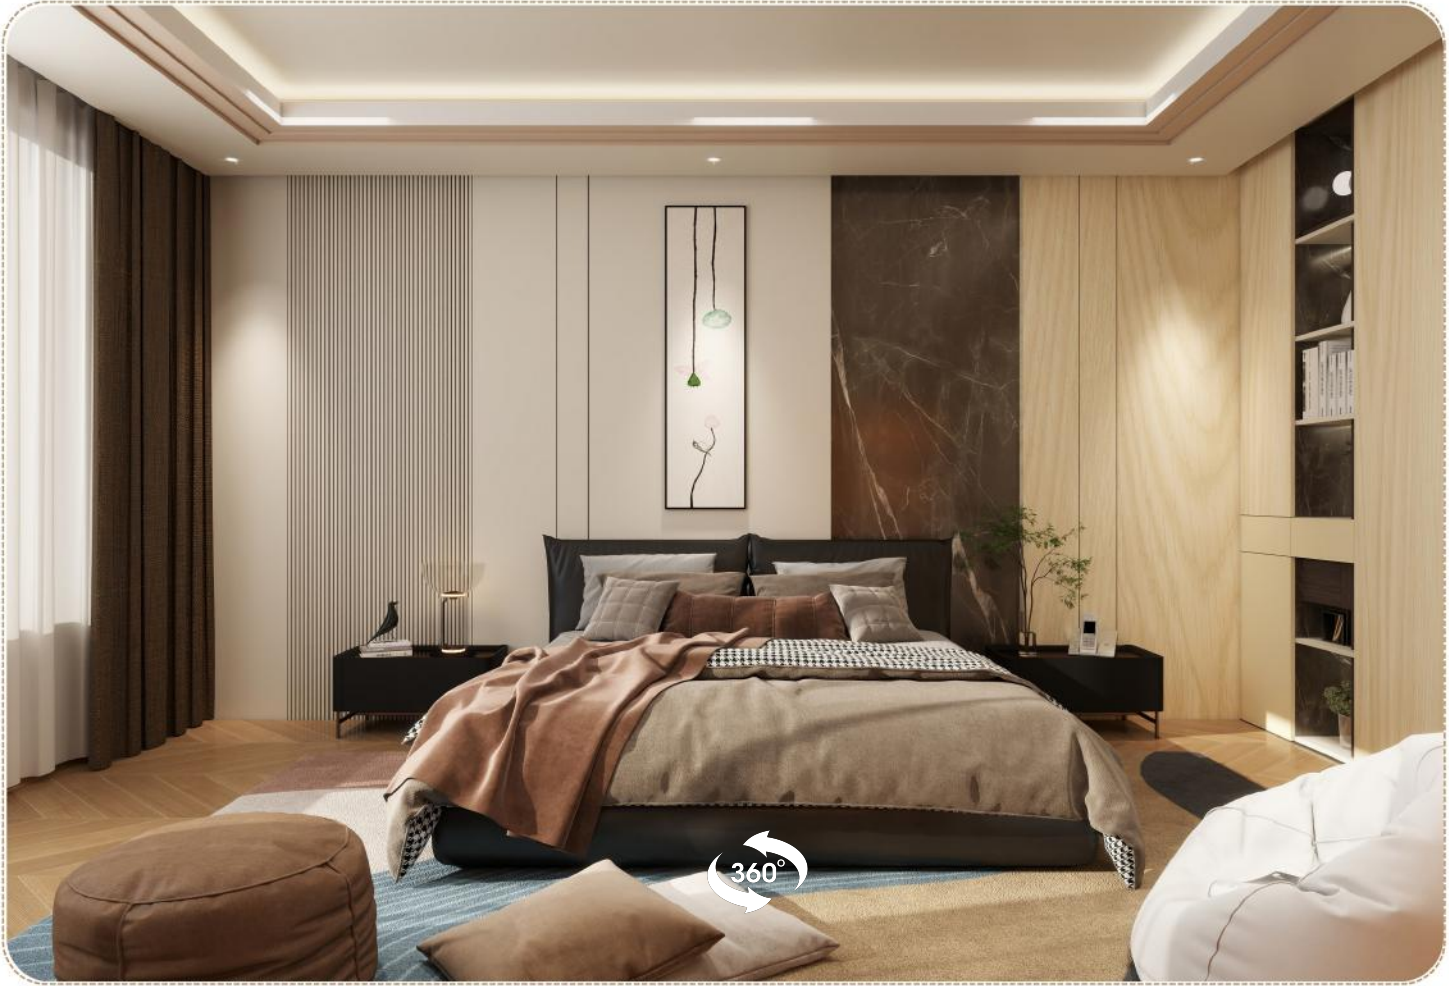

360°

Model : DB-B11
Size: 122×290 cm
Thickness: 8mm