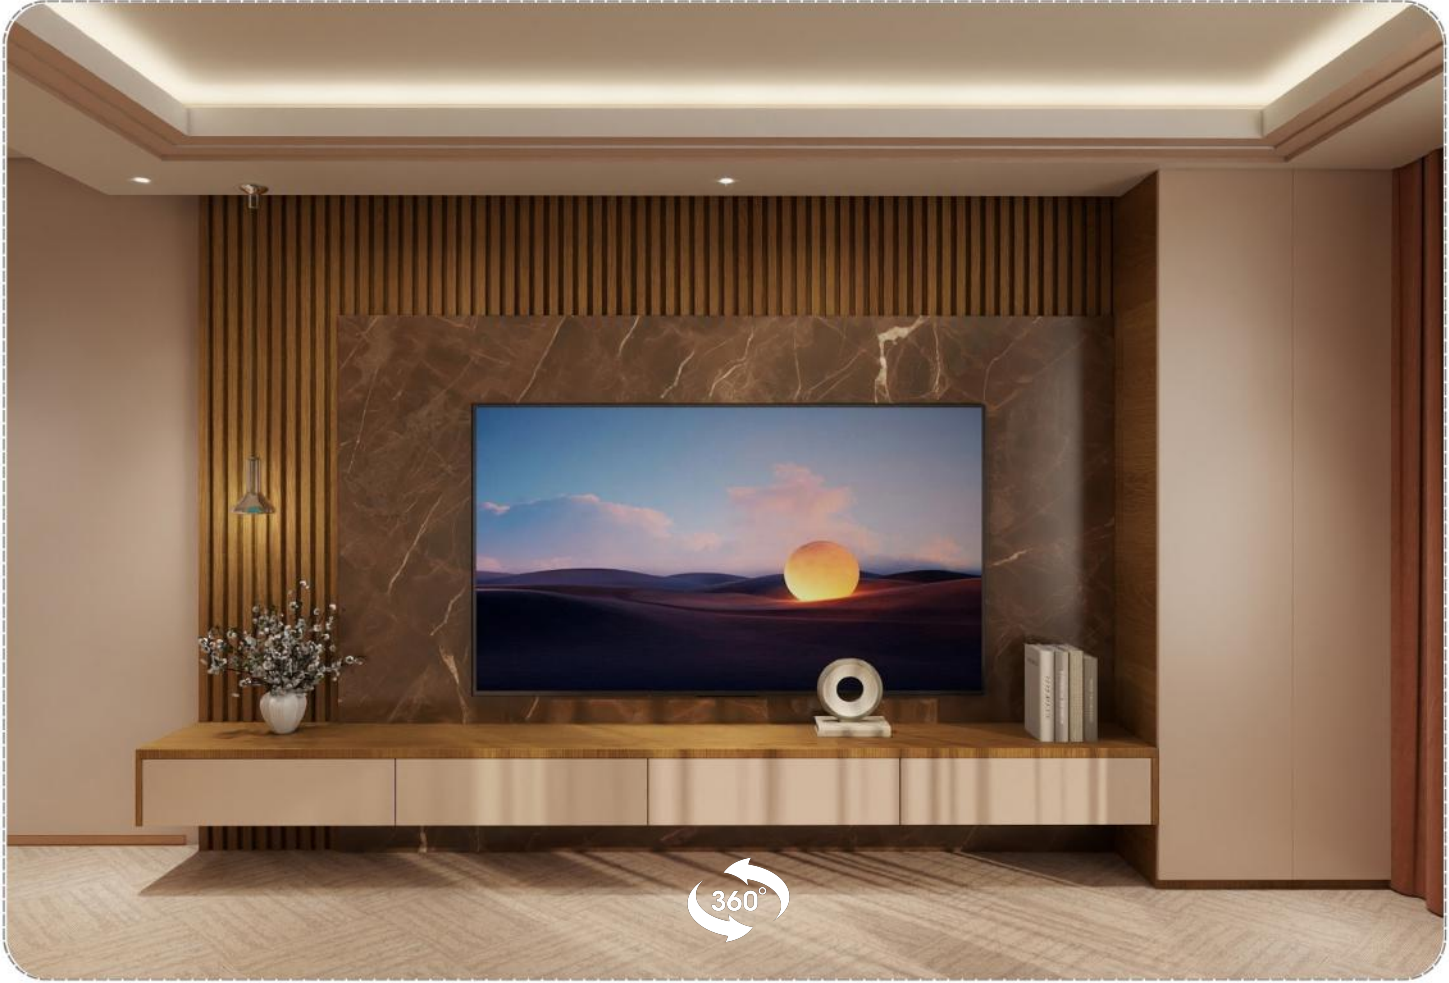

Model : DB-T18  
Size: 122×290 cm  
Thickness: 8mm

TVW-038

SHM-036

Model : DB-T19  
Size: 122×290 cm  
Thickness: 8mm

SHM-031

TVW-041

OKP-065

360°