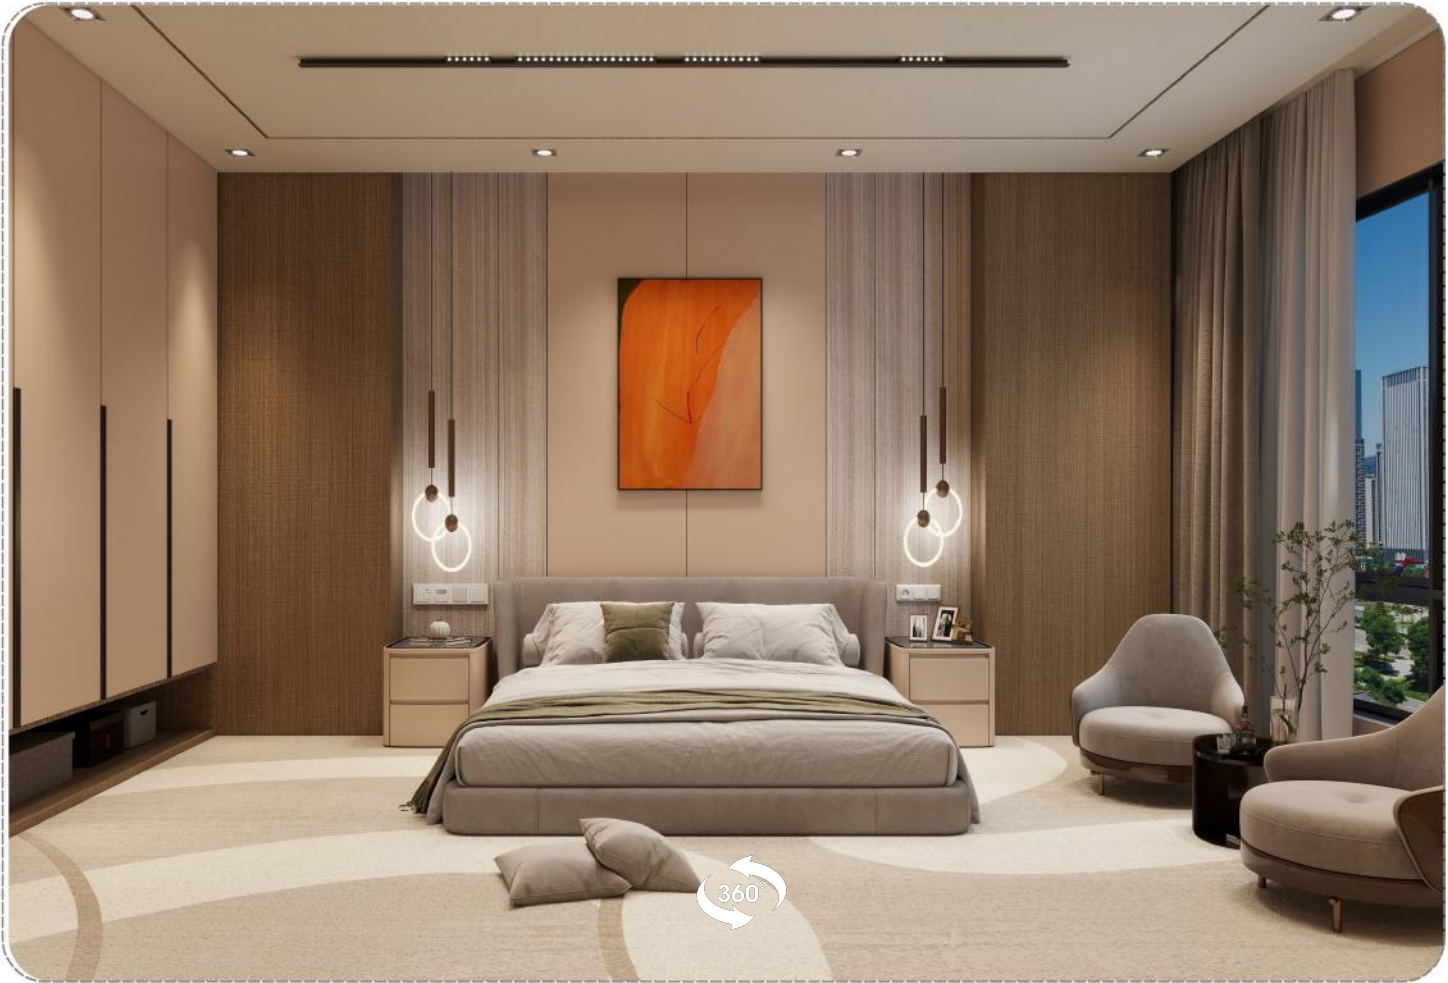

360°

Model : DB-H5
Size: 122×290 cm
Thickness: 8mm