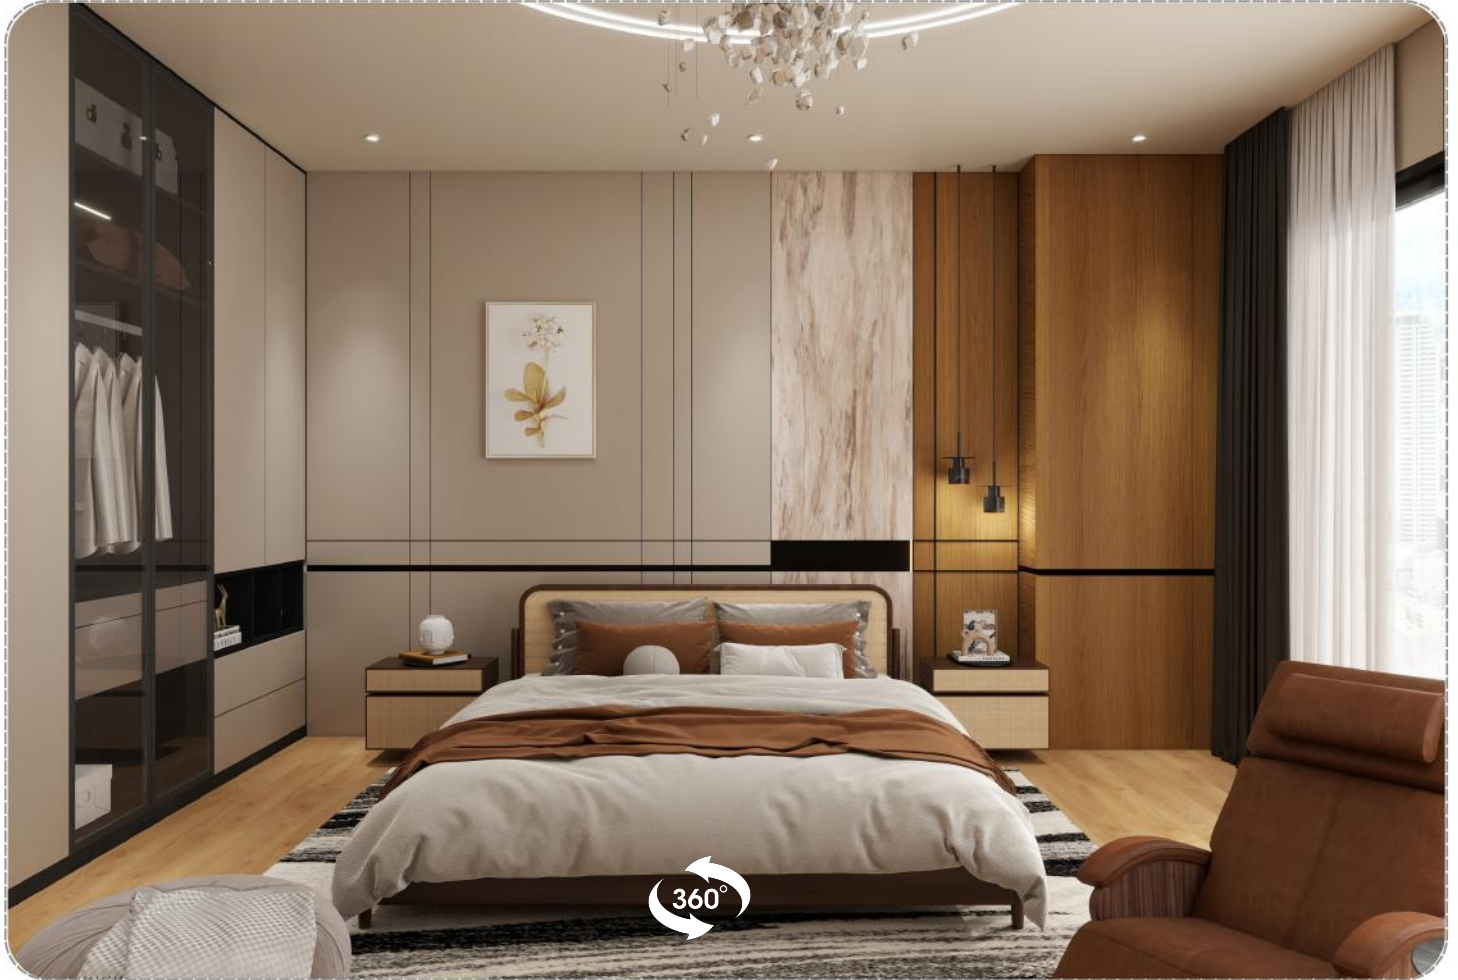

Model : DB-B14
Size: 122×290 cm
Thickness: 8mm