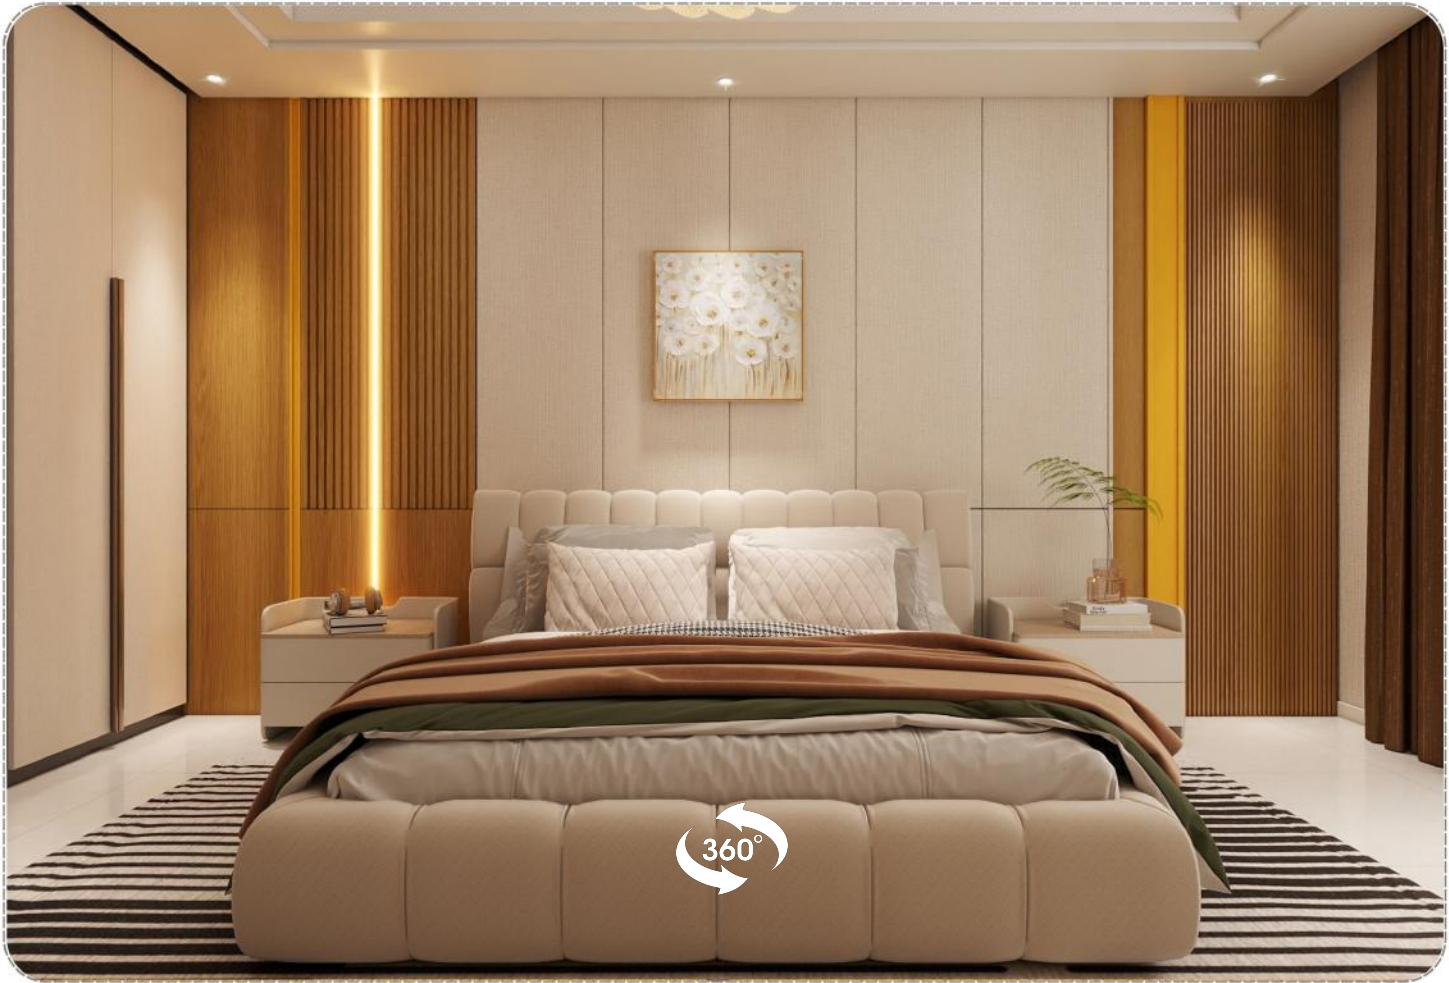

Model : DB-B15
Size: 122×290 cm
Thickness: 8mm