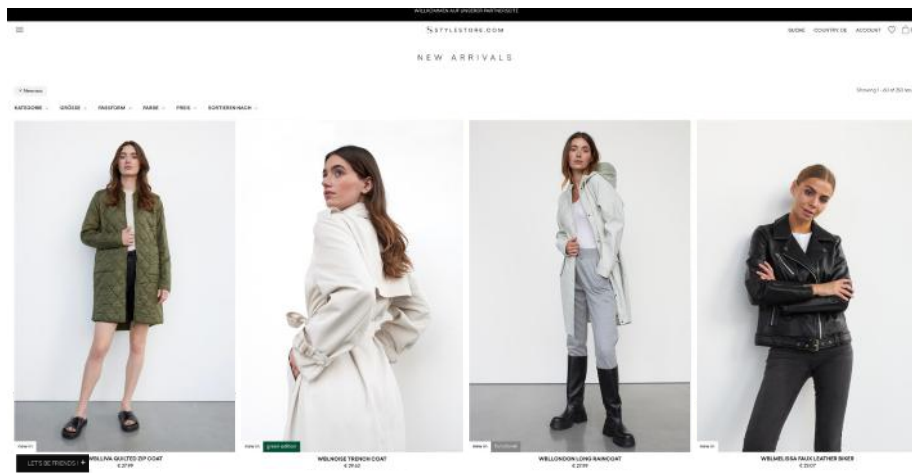

EINFACHE BESTELLUNG

Eine Plattform, die mit deinem Unternehmen wächst. Auf unser Business-to-Business-Portal, Ihre Bestellungen werden schnell abgewickelt werden und du kannst deine meistverkauften Styles nachbestellen und jederzeit neue Bestellungen aufgeben.

Alles, was du brauchst, um einen Verkauf zu machen.

B2B-LOGIN

Besuche stylestore.com/deu/b2b-login und erstelle dein persönliches Login. Und beginne noch heute mit deinem nahtlosen Bestellprozess. Bei Fragen und für die ersten Schritte wende dich an unseren Vertriebsmitarbeiter.