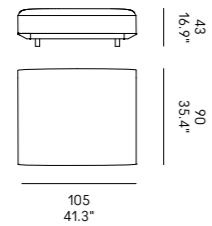

PROMEMORIA / REMINDER / RAPPEL / ERINNERUNG / RECORDATORIO

IT — Nell'ordine indicare il colore del telaio di alluminio
EN — When ordering, specify the color of the aluminium frame
FR — Dans la commande, indiquer la couleur du cadre en aluminium
DE — Bei der Bestellung ist die Farbe des Aluminiumrahmens anzugeben
ES — Al hacer el pedido, especifique el color del marco de aluminio

View
frame
colors

SSX

profondità
depth
profondeur
Tiefe
profundidad

90 cm

W

XDX

XSX