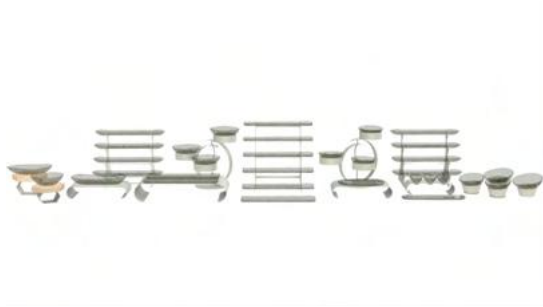

Buffet Setup *Asian Style Setup In Gray Transparent*

B1-C2-05, F1-F2-28

F1-08-41