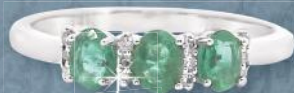

Merry Christmas

Two-Tone Diamond
Bi-Pass Necklace
Reg \$2068

\$1034

S & E JEWELERS

Celebrating 76 years

Diamond Snowflake Necklace
Reg \$1548

Emerald & Diamond
3-stone Ring
Reg \$1500

\$774

Ruby Bracelet
Reg \$3904

Cascading
Diamond Necklace
Reg \$3380

\$1952

TT Designer
Diamond Pendant
Reg \$3244

\$1622

\$1690

Sapphire & Diamond
Infinity Ring
Reg \$3528

\$1764